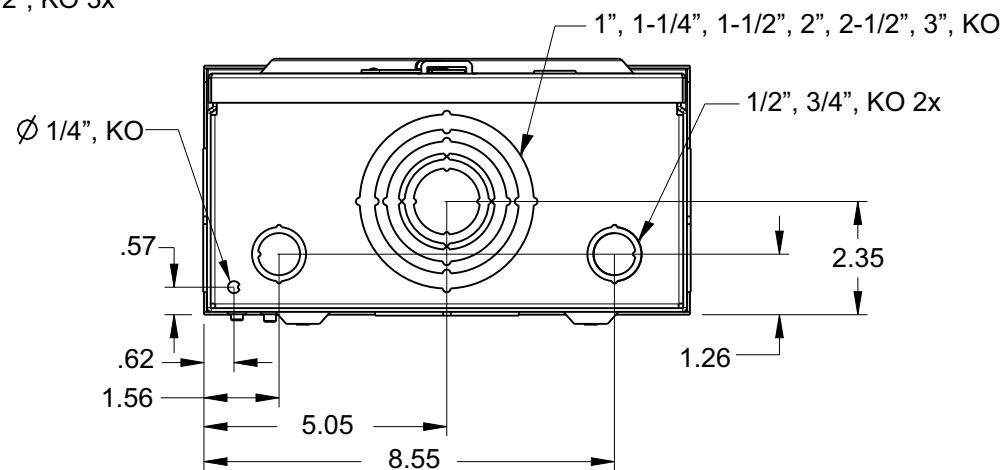

## Features and Ratings

- Ringless Type Meter Socket
- 200A Continuous, 250A Max.
- Outdoor Enclosure (NEMA Type 3R)
- Aluminum Enclosure
- 3 Phase, 4 Wire, 600V AC
- 7 Jaw
- HQ Clamp Jaw Lever Bypass Meter Socket
- For Overhead Service Only
- RX Hub Opening
- Two Ground Lugs
- 7/8" Barrel Lock Provision

### Accessories

Meter Opening Cover Plate  
Cat No: H39968

### Lugs, Wire Sizes and Torques

| LOCATION | LUG SIZE     | TORQUE    |
|----------|--------------|-----------|
| LINE*    | #6-350 kcmil | 275 LB-IN |
| LOAD*    | #6-350 kcmil | 275 LB-IN |
| NEUTRAL* | #6-350 kcmil | 275 LB-IN |
| GROUND   | #14-2        | 45 LB-IN  |

\* External Hex drive 1/2"  
\* Internal Hex drive 5/16"

**TALON**  
**Meter Socket**

Description:  
**200A Cont, 7 Jaw, HQ7, 600V AC,  
Aluminum Enclosure**