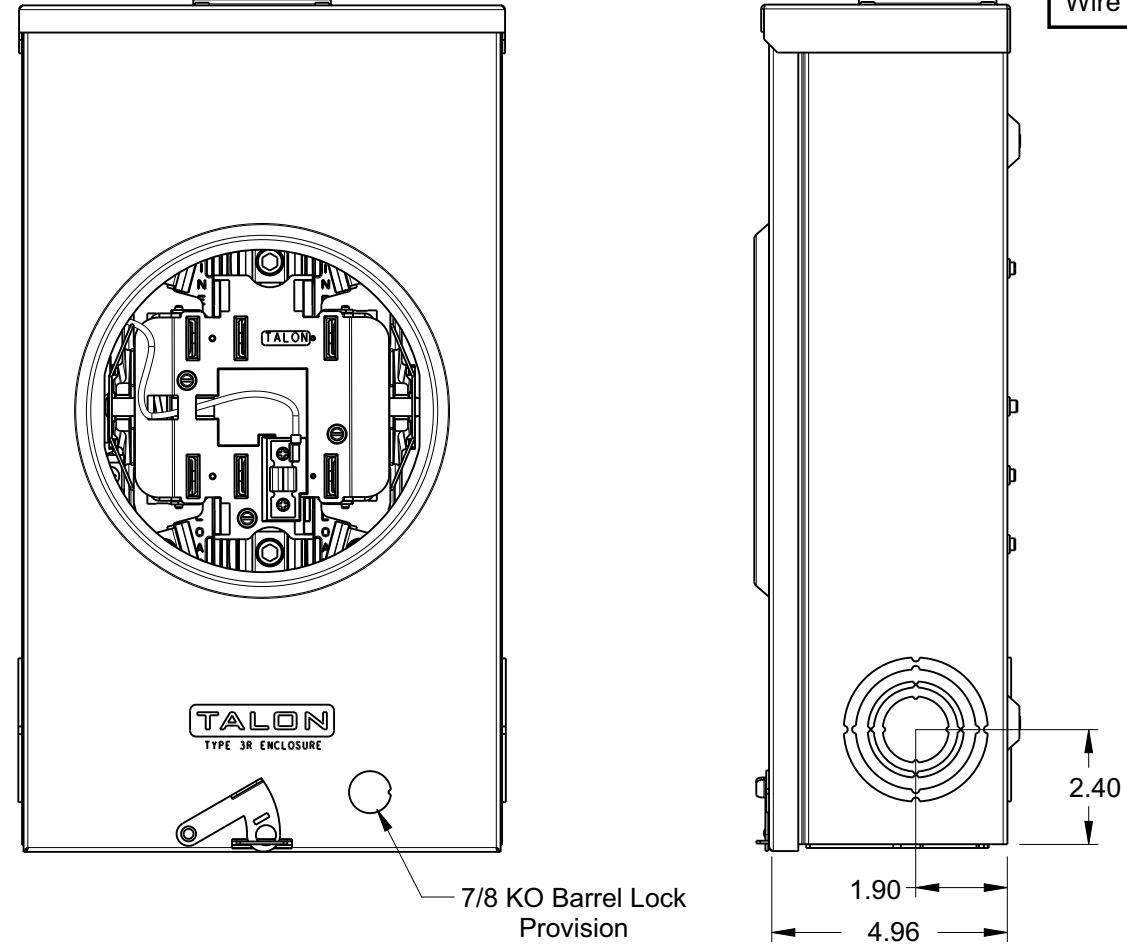

## Features and Ratings

- Ringless Type Meter Socket
- 200A Continuous, 250A Max.
- Outdoor Enclosure (NEMA Type 3R)
- Aluminum Enclosure
- 3 Phase, 4 Wire, 600V AC
- 7 Jaw
- HQ Clamp Jaw Lever Bypass Meter Socket
- For Overhead Service Only
- RX Hub Opening
- Two Ground Lugs
- 7/8" Barrel Lock Provision

### Accessories

Meter Opening Cover Plate  
Cat No: H39968

#### RX HUB KITS

Cat No: EC38597 (1.25")  
Cat No: EC38598 (1.50")  
Cat No: EC38599 (2.00")  
Cat No: EC38600 (2.50")

\* External Hex drive 1/2"  
\* Internal Hex drive 5/16"

**TALON**  
**Meter Socket**

Description:  
**200A Cont, 7 Jaw, HQ7, 600V AC,  
Aluminum Enclosure**