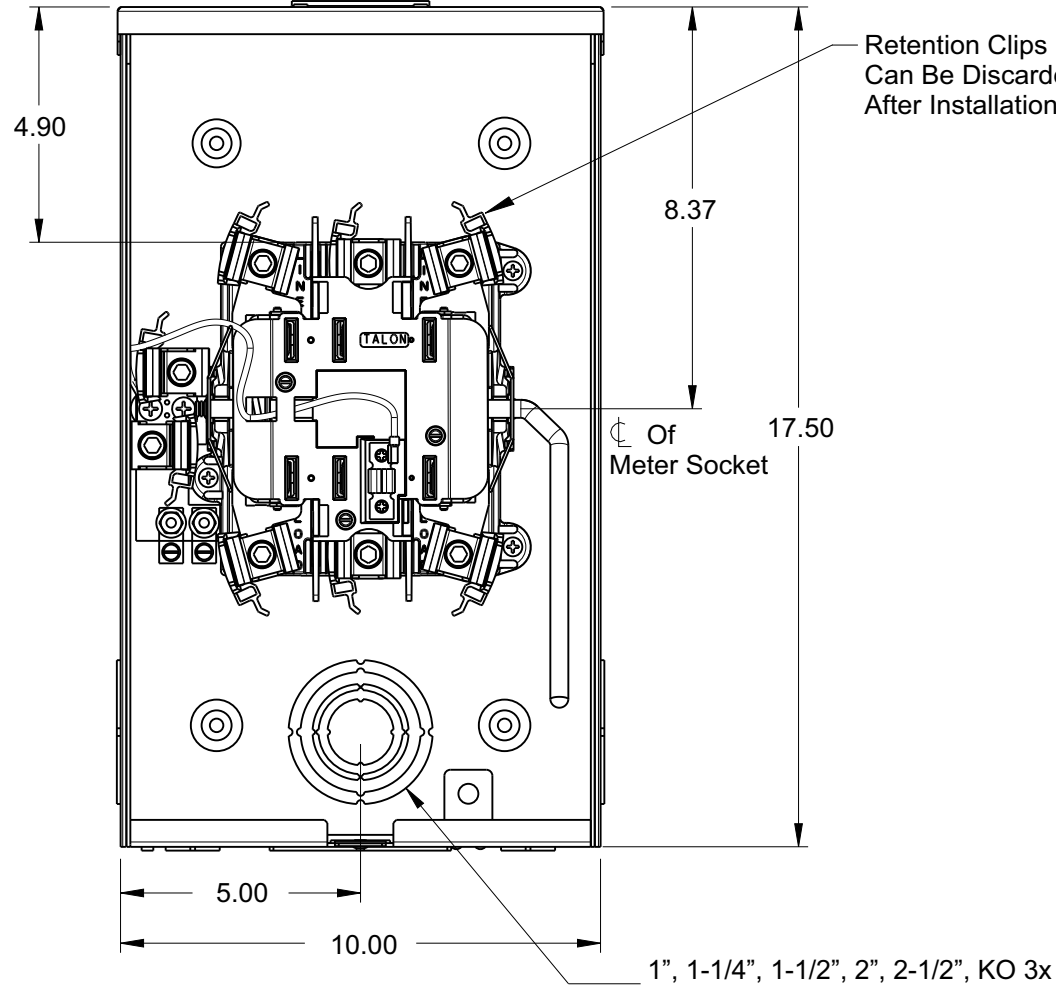

## Features and Ratings

- Ringless Type Meter Socket
- 200A Continuous, 250A Max.
- Outdoor Enclosure (NEMA Type 3R)
- Aluminum Enclosure
- 3 Phase, 4 Wire, 600V AC
- 7 Jaw
- HQ Clamp Jaw Lever Bypass Meter Socket
- For Overhead Service Only
- RX Hub Opening
- Two Ground Lugs
- 7/8" Barrel Lock Provision

### Accessories

Meter Opening Cover Plate  
Cat No: H39968

#### RX HUB KITS

Cat No: EC38597 (1.25")  
Cat No: EC38598 (1.50")  
Cat No: EC38599 (2.00")  
Cat No: EC38600 (2.50")

\* External Hex drive 1/2"  
\* Internal Hex drive 5/16"

**TALON**  
**Meter Socket**

Description:  
**200A Cont, 7 Jaw, HQ7, 600V AC,  
Aluminum Enclosure**