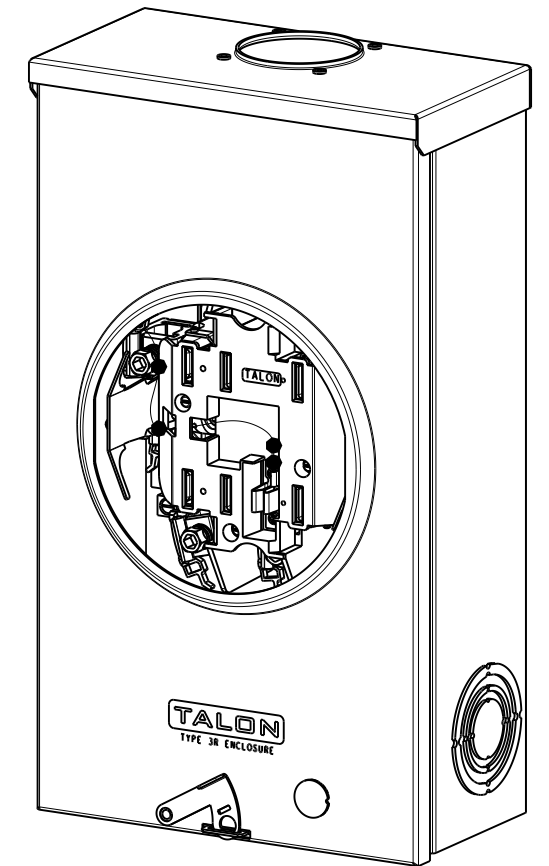

### Accessories

Meter Opening Cover Plate  
Cat No: H39968

#### RX HUB KITS

Cat No: EC38597 (1.25")  
Cat No: EC38598 (1.50")  
Cat No: EC38599 (2.00")  
Cat No: EC38600 (2.50")

#### HUB COVER PLATE

Cat No: H38595-1

\* External Hex drive 1/2"  
\* Internal Hex drive 5/16"

**TALON**  
**Meter Socket**

Description:  
**200A Cont, 7 Jaw, HQ7, 600V AC,  
Aluminum Enclosure**