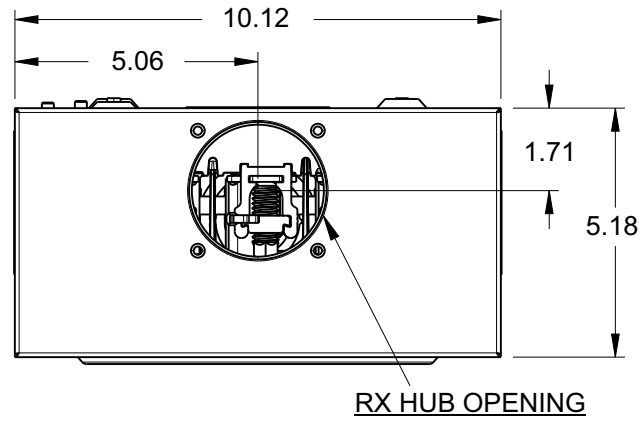

## Features and Ratings

- Ringless Type Meter Socket
- 200A Continuous, 250A Max.
- Outdoor Enclosure (NEMA Type 3R)
- Aluminum Enclosure
- 3 Phase, 4 Wire, 600V AC
- 7 Jaw
- HQ Clamp Jaw Lever Bypass Meter Socket
- For Overhead Service Only
- RX Hub Opening
- Two Ground Lugs
- 7/8" Barrel Lock Provision

#### RX HUB KITS

Cat No: EC38597 (1.25")  
Cat No: EC38598 (1.50")  
Cat No: EC38599 (2.00")  
Cat No: EC38600 (2.50")

#### HUB COVER PLATE

Cat No: H38595-1

\* External Hex drive 1/2"  
\* Internal Hex drive 5/16"

**TALON**  
**Meter Socket**

Description:  
**200A Cont, 7 Jaw, HQ7, 600V AC,  
Aluminum Enclosure**