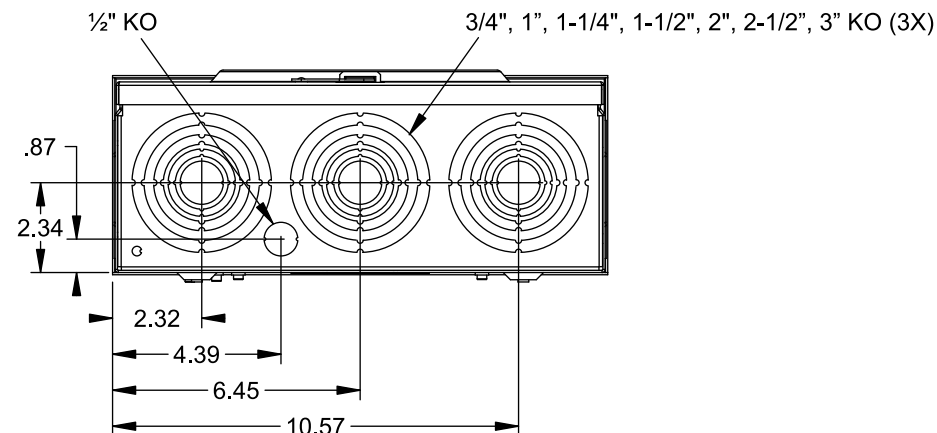

**Catalog Number: 40407-015F**

**Features and Ratings**

- Ringless Type Meter Socket
- 200A Continuous, 200A Max., 600V AC
- Outdoor Enclosure (NEMA Type 3R)
- Painted Steel Enclosure
- 3 Phase, 4 Wire
- 7 Jaw Meter Socket
- Meter Socket Type HQ-7U
- For Overhead & Underground Service
- RX Type Hub Opening
- Lever Bypass
- One Ground Lug Installed

TYPE RX (SMALL) HUB OPENING

VIEW SHOWN WITH COVER REMOVED

**Accessories**

CONDUIT HUBS (RX Type)	
TRADE SIZE	CATALOG No.
1-1/4 INCH	EC38597 or H38597-2
1-1/2 INCH	EC38598 or H38598-2
2 INCH	EC38599 or H38599-2
2-1/2 INCH	EC38600 or H38600-2

Hub Cover Plate EC38595 or H38595-1

Meter Opening Cover Plate  
Cat No: H659-0162

**Connectors, Wire Sizes and Torques**

CONNECTOR	WIRE SIZE	TORQUE
LINE, LOAD, NEUTRAL*	#6 - 350 kcmil	275 IN.-LBS.
GROUND	#14 - 2 AWG	45 IN.-LBS.

\* External Hex Drive 1/2"  
\* Internal Hex Drive 5/16"

© 2015 Copyright Siemens Industry, Inc.

**TALON**  
**Meter Socket**

Description: **200A Cont, 7 Jaw, HQ-7U, 600V AC, Painted Steel Enclosure**

JEL 8/30/15 DO NOT SCALE DRAWING Dwg No: **40407-015F**