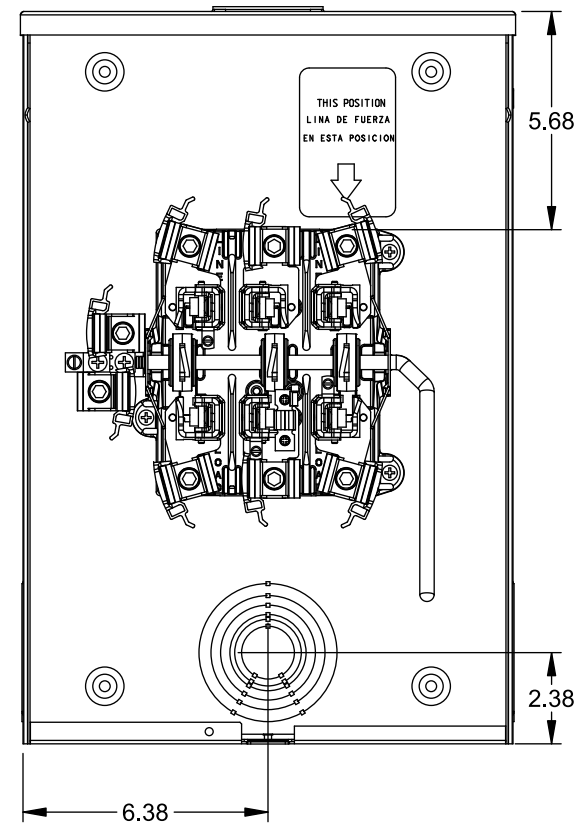

**Catalog Number: 40407-015F**

**Features and Ratings**

- Ringless Type Meter Socket
- 200A Continuous, 200A Max., 600V AC
- Outdoor Enclosure (NEMA Type 3R)
- Painted Steel Enclosure
- 3 Phase, 4 Wire
- 7 Jaw Meter Socket
- Meter Socket Type HQ-7U
- For Overhead & Underground Service
- RX Type Hub Opening
- Lever Bypass
- One Ground Lug Installed

TYPE RX (SMALL) HUB OPENING

VIEW SHOWN WITH COVER REMOVED

**Accessories**

CONDUIT HUBS (RX Type)	
TRADE SIZE	CATALOG No.
1-1/4 INCH	EC38597 or H38597-2
1-1/2 INCH	EC38598 or H38598-2
2 INCH	EC38599 or H38599-2
2-1/2 INCH	EC38600 or H38600-2

Hub Cover Plate EC38595 or H38595-1

Meter Opening Cover Plate  
Cat No: H659-0162

**Connectors, Wire Sizes and Torques**

CONNECTOR	WIRE SIZE	TORQUE
LINE, LOAD, NEUTRAL*	#6 - 350 kcmil	275 IN.-LBS.
GROUND	#14 - 2 AWG	45 IN.-LBS.

\* External Hex Drive 1/2"  
\* Internal Hex Drive 5/16"

© 2015 Copyright Siemens Industry, Inc.

**TALON**  
**Meter Socket**

Description: **200A Cont, 7 Jaw, HQ-7U, 600V AC, Painted Steel Enclosure**

JEL 8/30/15 DO NOT SCALE DRAWING Dwg No: **40407-015F**