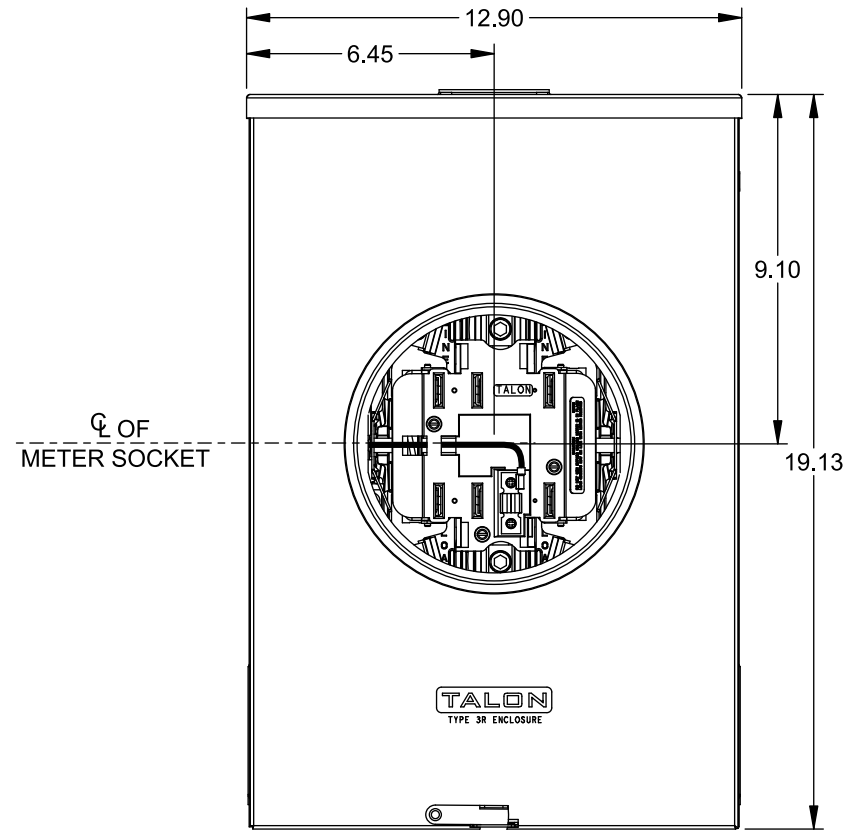

**Catalog Number: 40407-015F**

**Features and Ratings**

- Ringless Type Meter Socket
- 200A Continuous, 200A Max., 600V AC
- Outdoor Enclosure (NEMA Type 3R)
- Painted Steel Enclosure
- 3 Phase, 4 Wire
- 7 Jaw Meter Socket
- Meter Socket Type HQ-7U
- For Overhead & Underground Service
- RX Type Hub Opening
- Lever Bypass
- One Ground Lug Installed

TYPE RX (SMALL) HUB OPENING

VIEW SHOWN WITH COVER REMOVED

**Accessories**

CONDUIT HUBS (RX Type)	
TRADE SIZE	CATALOG No.
1-1/4 INCH	EC38597 or H38597-2
1-1/2 INCH	EC38598 or H38598-2
2 INCH	EC38599 or H38599-2
2-1/2 INCH	EC38600 or H38600-2

Hub Cover Plate EC38595 or H38595-1

Meter Opening Cover Plate  
Cat No: H659-0162

**Connectors, Wire Sizes and Torques**

CONNECTOR	WIRE SIZE	TORQUE
LINE, LOAD, NEUTRAL*	#6 - 350 kcmil	275 IN.-LBS.
GROUND	#14 - 2 AWG	45 IN.-LBS.

\* External Hex Drive 1/2"  
\* Internal Hex Drive 5/16"

© 2015 Copyright Siemens Industry, Inc.

**TALON**  
**Meter Socket**

Description: **200A Cont, 7 Jaw, HQ-7U, 600V AC, Painted Steel Enclosure**

JEL 8/30/15 DO NOT SCALE DRAWING Dwg No: **40407-015F**