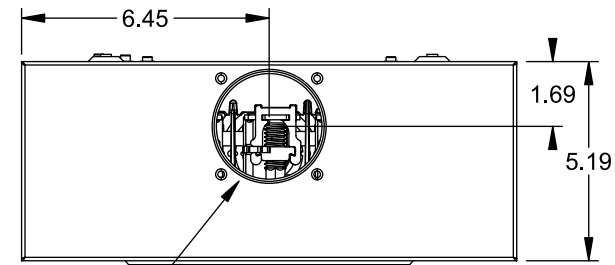

**Catalog Number: 40407-015F**

**Features and Ratings**

- Ringless Type Meter Socket
- 200A Continuous, 200A Max., 600V AC
- Outdoor Enclosure (NEMA Type 3R)
- Painted Steel Enclosure
- 3 Phase, 4 Wire
- 7 Jaw Meter Socket
- Meter Socket Type HQ-7U
- For Overhead & Underground Service
- RX Type Hub Opening
- Lever Bypass
- One Ground Lug Installed

TYPE RX (SMALL) HUB OPENING

VIEW SHOWN WITH COVER REMOVED

**Accessories**

CONDUIT HUBS (RX Type)	
TRADE SIZE	CATALOG No.
1-1/4 INCH	EC38597 or H38597-2
1-1/2 INCH	EC38598 or H38598-2
2 INCH	EC38599 or H38599-2
2-1/2 INCH	EC38600 or H38600-2

Hub Cover Plate EC38595 or H38595-1

Meter Opening Cover Plate  
Cat No: H659-0162

**Connectors, Wire Sizes and Torques**

CONNECTOR	WIRE SIZE	TORQUE
LINE, LOAD, NEUTRAL*	#6 - 350 kcmil	275 IN.-LBS.
GROUND	#14 - 2 AWG	45 IN.-LBS.

\* External Hex Drive 1/2"  
\* Internal Hex Drive 5/16"

© 2015 Copyright Siemens Industry, Inc.

**TALON**  
**Meter Socket**

Description: **200A Cont, 7 Jaw, HQ-7U, 600V AC, Painted Steel Enclosure**

JEL 8/30/15 DO NOT SCALE DRAWING Dwg No: **40407-015F**