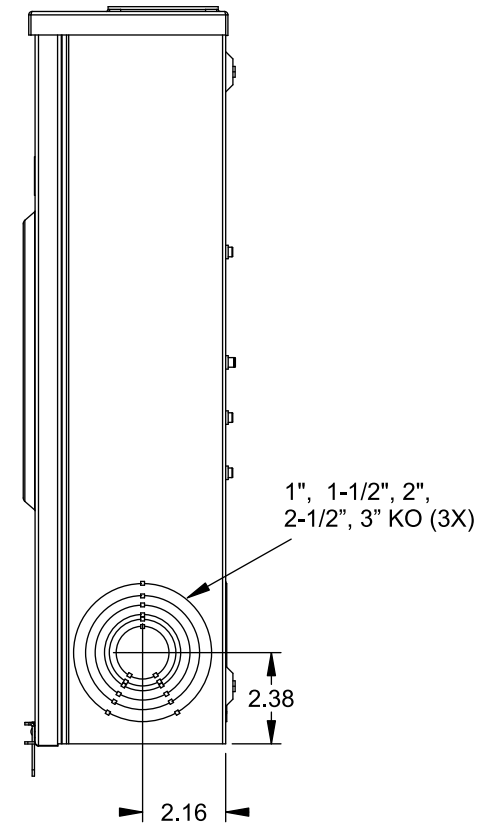

**Catalog Number: 40407-015F**

**Features and Ratings**

- Ringless Type Meter Socket
- 200A Continuous, 200A Max., 600V AC
- Outdoor Enclosure (NEMA Type 3R)
- Painted Steel Enclosure
- 3 Phase, 4 Wire
- 7 Jaw Meter Socket
- Meter Socket Type HQ-7U
- For Overhead & Underground Service
- RX Type Hub Opening
- Lever Bypass
- One Ground Lug Installed

TYPE RX (SMALL) HUB OPENING

VIEW SHOWN WITH COVER REMOVED

**Accessories**

CONDUIT HUBS (RX Type)	
TRADE SIZE	CATALOG No.
1-1/4 INCH	EC38597 or H38597-2
1-1/2 INCH	EC38598 or H38598-2
2 INCH	EC38599 or H38599-2
2-1/2 INCH	EC38600 or H38600-2

Hub Cover Plate EC38595 or H38595-1

Meter Opening Cover Plate  
Cat No: H659-0162

**Connectors, Wire Sizes and Torques**

CONNECTOR	WIRE SIZE	TORQUE
LINE, LOAD, NEUTRAL*	#6 - 350 kcmil	275 IN.-LBS.
GROUND	#14 - 2 AWG	45 IN.-LBS.

\* External Hex Drive 1/2"  
\* Internal Hex Drive 5/16"

© 2015 Copyright Siemens Industry, Inc.

**TALON**  
**Meter Socket**

Description: **200A Cont, 7 Jaw, HQ-7U, 600V AC, Painted Steel Enclosure**

JEL 8/30/15 DO NOT SCALE DRAWING Dwg No: **40407-015F**