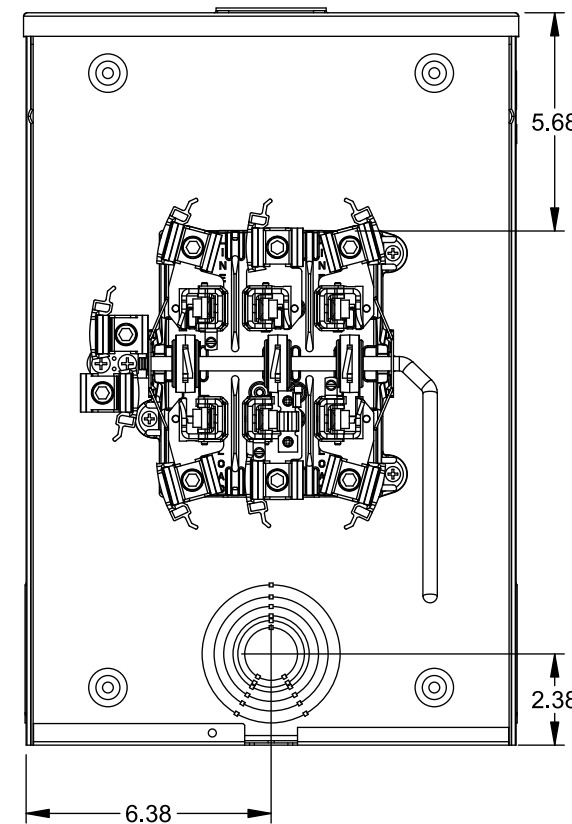

## Accessories

CONDUIT HUBS (RX Type)	
TRADE SIZE	CATALOG No.
1-1/4 INCH	EC38597 or H38597-2
1-1/2 INCH	EC38598 or H38598-2
2 INCH	EC38599 or H38599-2
2-1/2 INCH	EC38600 or H38600-2

Hub Cover Plate EC38595 or H38595-1

Meter Opening Cover Plate  
Cat No: H659-0162

## Connectors, Wire Sizes and Torques

CONNECTOR	WIRE SIZE	TORQUE
LINE, LOAD, NEUTRAL*	#6 - 350 kcmil	275 IN.-LBS.
GROUND	#14 - 2 AWG	45 IN.-LBS.

\* External Hex Drive 1/2"  
\* Internal Hex Drive 5/16"

VIEW SHOWN WITH COVER REMOVED

© 2015 Copyright Siemens Industry, Inc.

**TALON**  
**Meter Socket**

Description: **200A Cont, 7 Jaw, HQ-7U, 600V AC, Painted Steel Enclosure**

JEL 8/30/15 DO NOT SCALE DRAWING Dwg No: **40407-015**