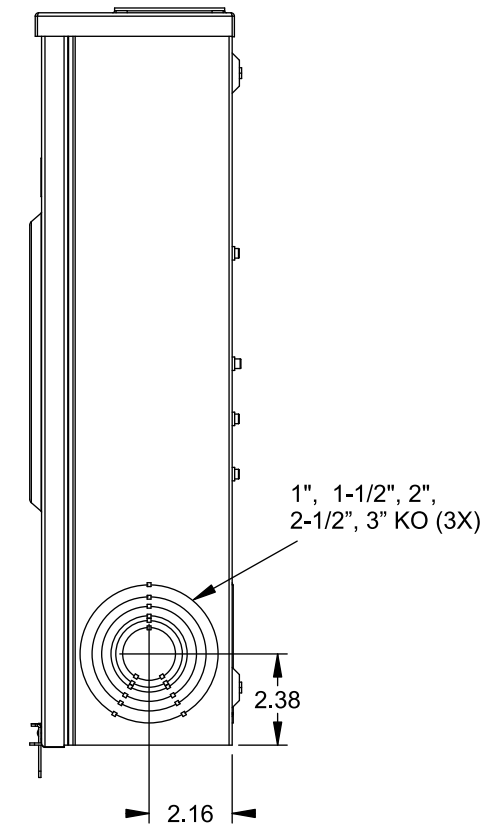

## Accessories

CONDUIT HUBS (RX Type)	
TRADE SIZE	CATALOG No.
1-1/4 INCH	EC38597 or H38597-2
1-1/2 INCH	EC38598 or H38598-2
2 INCH	EC38599 or H38599-2
2-1/2 INCH	EC38600 or H38600-2

Hub Cover Plate EC38595 or H38595-1

Meter Opening Cover Plate  
Cat No: H659-0162

## Connectors, Wire Sizes and Torques

CONNECTOR	WIRE SIZE	TORQUE
LINE, LOAD, NEUTRAL*	#6 - 350 kcmil	275 IN.-LBS.
GROUND	#14 - 2 AWG	45 IN.-LBS.

\* External Hex Drive 1/2"  
\* Internal Hex Drive 5/16"

VIEW SHOWN WITH COVER REMOVED

© 2015 Copyright Siemens Industry, Inc.

**TALON**  
**Meter Socket**

Description: **200A Cont, 7 Jaw, HQ-7U, 600V AC, Painted Steel Enclosure**

JEL 8/30/15 DO NOT SCALE DRAWING Dwg No: **40407-015**