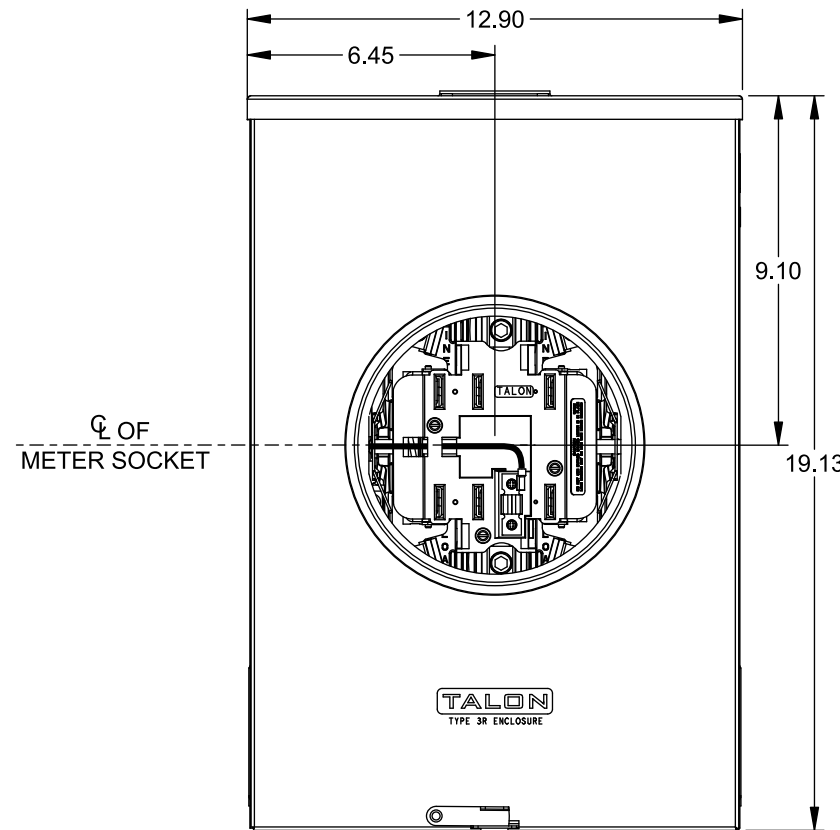

## Accessories

CONDUIT HUBS (RX Type)	
TRADE SIZE	CATALOG No.
1-1/4 INCH	EC38597 or H38597-2
1-1/2 INCH	EC38598 or H38598-2
2 INCH	EC38599 or H38599-2
2-1/2 INCH	EC38600 or H38600-2

Hub Cover Plate EC38595 or H38595-1

Meter Opening Cover Plate  
Cat No: H659-0162

## Connectors, Wire Sizes and Torques

CONNECTOR	WIRE SIZE	TORQUE
LINE, LOAD, NEUTRAL*	#6 - 350 kcmil	275 IN.-LBS.
GROUND	#14 - 2 AWG	45 IN.-LBS.

\* External Hex Drive 1/2"  
\* Internal Hex Drive 5/16"

VIEW SHOWN WITH COVER REMOVED

© 2015 Copyright Siemens Industry, Inc.

**TALON**  
**Meter Socket**

Description: **200A Cont, 7 Jaw, HQ-7U, 600V AC, Painted Steel Enclosure**

JEL 8/30/15 DO NOT SCALE DRAWING Dwg No: **40407-015**