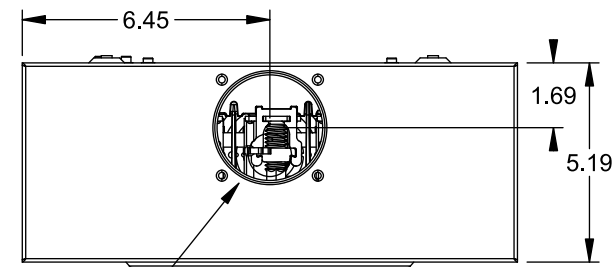

## Features and Ratings

- Ringless Type Meter Socket
- 200A Continuous, 200A Max., 600V AC
- Outdoor Enclosure (NEMA Type 3R)
- Painted Steel Enclosure
- 3 Phase, 4 Wire
- 7 Jaw Meter Socket
- Meter Socket Type HQ-7U
- For Overhead & Underground Service
- RX Type Hub Opening
- Lever Bypass

## Accessories

CONDUIT HUBS (RX Type)	
TRADE SIZE	CATALOG No.
1-1/4 INCH	EC38597 or H38597-2
1-1/2 INCH	EC38598 or H38598-2
2 INCH	EC38599 or H38599-2
2-1/2 INCH	EC38600 or H38600-2

Hub Cover Plate EC38595 or H38595-1

## Connectors, Wire Sizes and Torques

CONNECTOR	WIRE SIZE	TORQUE
LINE, LOAD, NEUTRAL*	#6 - 350 kcmil	275 IN.-LBS.
GROUND	#14 - 2 AWG	45 IN.-LBS.

\* External Hex Drive 1/2"  
\* Internal Hex Drive 5/16"

VIEW SHOWN WITH COVER REMOVED