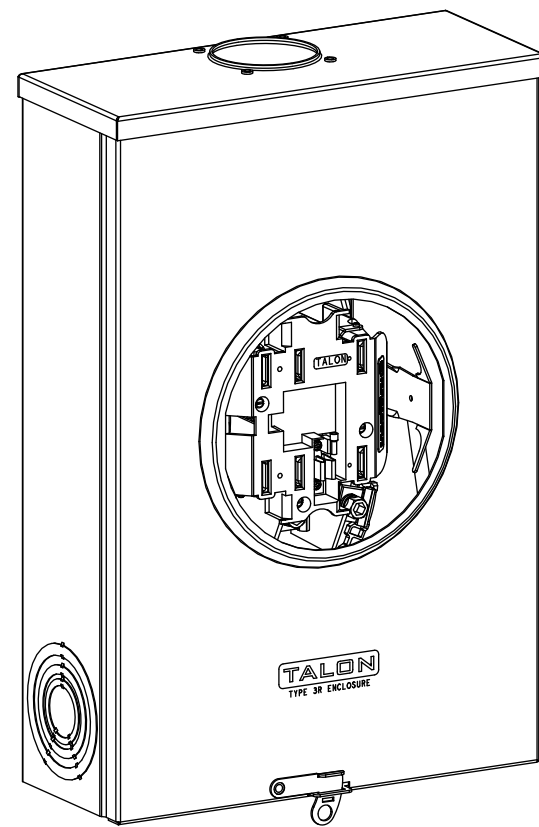

Catalog Number: 40407-015

Features and Ratings

- Ringless Type Meter Socket
- 200A Continuous, 200A Max., 600V AC
- Outdoor Enclosure (NEMA Type 3R)
- Painted Steel Enclosure
- 3 Phase, 4 Wire
- 7 Jaw Meter Socket
- Meter Socket Type HQ-7U
- For Overhead & Underground Service
- RX Type Hub Opening
- Lever Bypass

Accessories

CONDUIT HUBS (RX Type)	
TRADE SIZE	CATALOG No.
1-1/4 INCH	EC38597 or H38597-2
1-1/2 INCH	EC38598 or H38598-2
2 INCH	EC38599 or H38599-2
2-1/2 INCH	EC38600 or H38600-2

Hub Cover Plate EC38595 or H38595-1

Meter Opening Cover Plate
Cat No: H659-0162

Connectors, Wire Sizes and Torques

CONNECTOR	WIRE SIZE	TORQUE
LINE, LOAD, NEUTRAL*	#6 - 350 kcmil	275 IN.-LBS.
GROUND	#14 - 2 AWG	45 IN.-LBS.

* External Hex Drive 1/2"
* Internal Hex Drive 5/16"

© 2015 Copyright Siemens Industry, Inc.

TALON
Meter Socket

Description: **200A Cont, 7 Jaw, HQ-7U, 600V AC, Painted Steel Enclosure**

JEL 8/30/15 DO NOT SCALE DRAWING Dwg No: **40407-015**