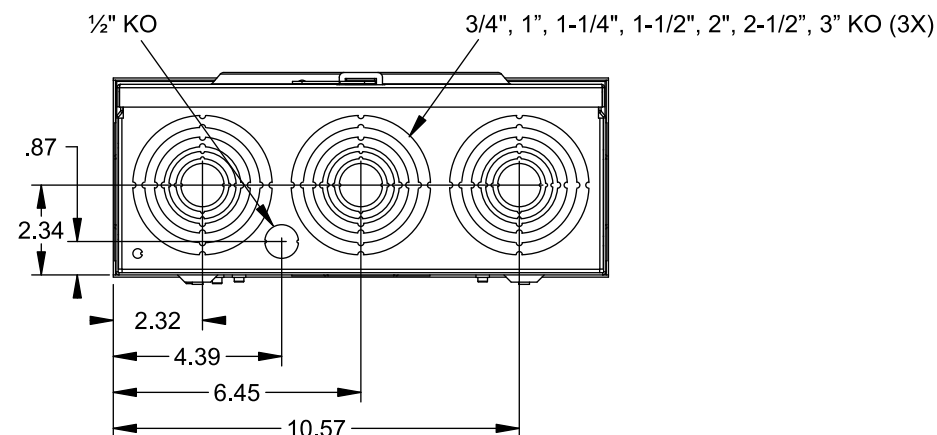

## Accessories

CONDUIT HUBS (RX Type)	
TRADE SIZE	CATALOG No.
1-1/4 INCH	EC38597 or H38597-2
1-1/2 INCH	EC38598 or H38598-2
2 INCH	EC38599 or H38599-2
2-1/2 INCH	EC38600 or H38600-2

Hub Cover Plate EC38595 or H38595-1

Meter Opening Cover Plate  
Cat No: H659-0162

## Connectors, Wire Sizes and Torques

CONNECTOR	WIRE SIZE	TORQUE
LINE, LOAD, NEUTRAL*	#6 - 350 kcmil	275 IN.-LBS.
GROUND	#14 - 2 AWG	45 IN.-LBS.

\* External Hex Drive 1/2"  
\* Internal Hex Drive 5/16"

VIEW SHOWN WITH COVER REMOVED