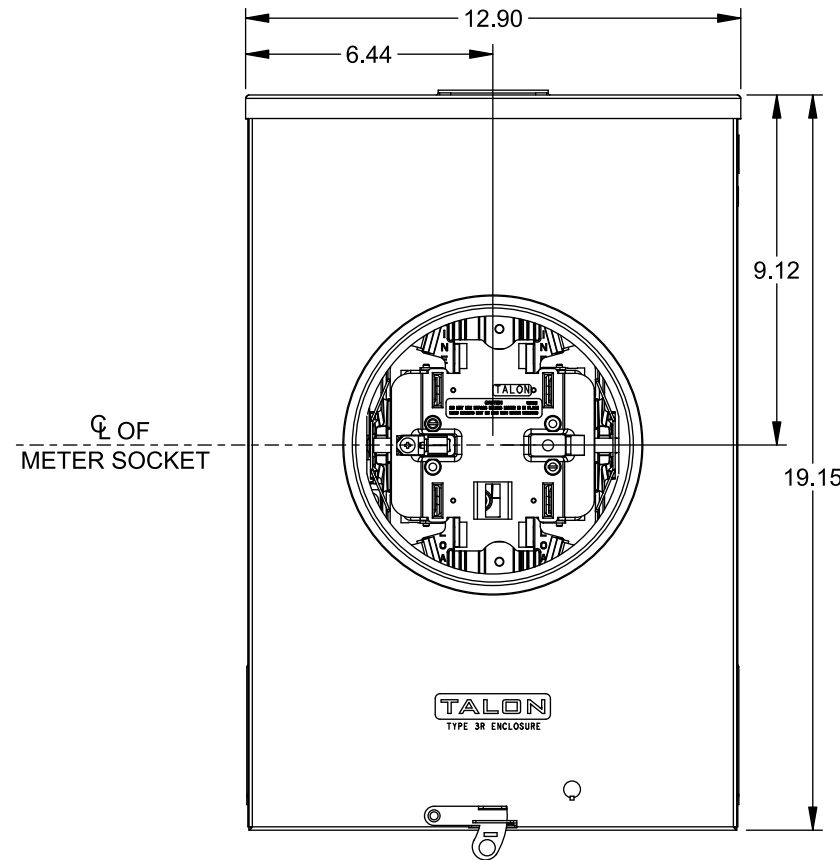

Catalog Number: 40405-0BNU

Features and Ratings

- Ringless Type Meter Socket
- 200A Continuous, 200A Max., 600V AC
- Outdoor Enclosure (NEMA Type 3R)
- Painted Steel Enclosure
- 1 Phase, 3 Wire
- 5 Jaw Meter Socket, 5th Jaw @ 9 o'clock Position
- Meter Socket Type HQ-5BU
- For Overhead & Underground Service
- RX Type Hub Opening
- Lever Bypass
- 7/16" Barrel Lock Provision w/Bracket
- Stainless Steel Hasp and Latch