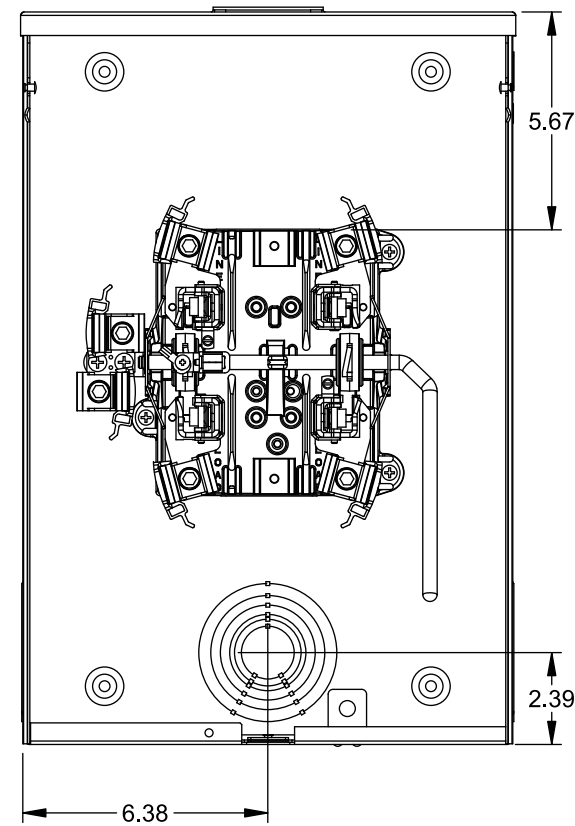

## Features and Ratings

- Ringless Type Meter Socket
- 200A Continuous, 200A Max., 600V AC
- Outdoor Enclosure (NEMA Type 3R)
- Painted Steel Enclosure
- 1 Phase, 3 Wire
- 5 Jaw Meter Socket, 5th Jaw @ 9 o'clock Position
- Meter Socket Type HQ-5BU
- For Overhead & Underground Service
- RX Type Hub Opening
- Lever Bypass
- 7/16" Barrel Lock Provision w/Bracket
- Stainless Steel Hasp and Latch

## Accessories

CONDUIT HUBS (RX Type)	
TRADE SIZE	CATALOG No.
1-1/4 INCH	EC38597 or H38597-2
1-1/2 INCH	EC38598 or H38598-2
2 INCH	EC38599 or H38599-2
2-1/2 INCH	EC38600 or H38600-2

Hub Cover Plate EC38595 or H38595-1

Meter Opening Cover Plate

Cat No: H659-0162

5th Jaw Kit @ 9 o'clock Position

Cat. No: EC35815-2

## Connectors, Wire Sizes and Torques

CONNECTOR	WIRE SIZE	TORQUE
LINE, LOAD, NEUTRAL*	#6 - 350 kcmil	275 IN.-LBS.
GROUND	#14 - 2 AWG	45 IN.-LBS.

\* External Hex Drive 1/2"

\* Internal Hex Drive 5/16"

© 2015 Copyright Siemens Industry, Inc.