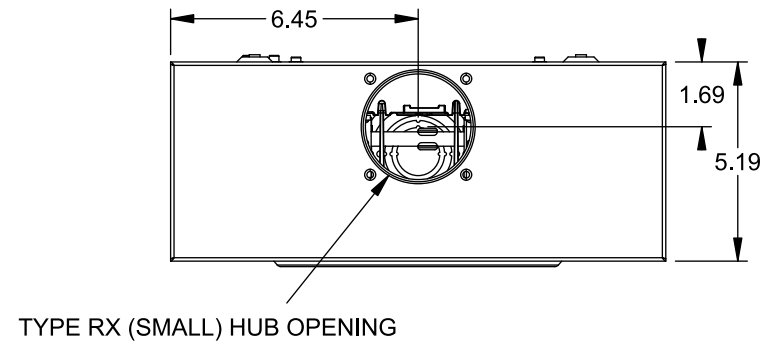

## Features and Ratings

- Ringless Type Meter Socket
- 200A Continuous, 200A Max., 600V AC
- Outdoor Enclosure (NEMA Type 3R)
- Painted Steel Enclosure
- 1 Phase, 3 Wire
- 5 Jaw Meter Socket, 5th Jaw @ 9 o'clock Position
- Meter Socket Type HQ-5BU
- For Overhead & Underground Service
- RX Type Hub Opening
- Lever Bypass
- 7/16" Barrel Lock Provision w/Bracket
- Stainless Steel Hasp and Latch

## Accessories

CONDUIT HUBS (RX Type)	
TRADE SIZE	CATALOG No.
1-1/4 INCH	EC38597 or H38597-2
1-1/2 INCH	EC38598 or H38598-2
2 INCH	EC38599 or H38599-2
2-1/2 INCH	EC38600 or H38600-2

Hub Cover Plate EC38595 or H38595-1

## Connectors, Wire Sizes and Torques

CONNECTOR	WIRE SIZE	TORQUE
LINE, LOAD, NEUTRAL*	#6 - 350 kcmil	275 IN.-LBS.
GROUND	#14 - 2 AWG	45 IN.-LBS.

\* External Hex Drive 1/2"

\* Internal Hex Drive 5/16"

© 2015 Copyright Siemens Industry, Inc.

**TALON**  
**Meter Socket**

Description: **200A Cont, 5 Jaw, HQ-5BU, 600V AC, Painted Steel Enclosure**

JEL 7/30/15 | DO NOT SCALE DRAWING | Dwg No: **40405-0BNU**