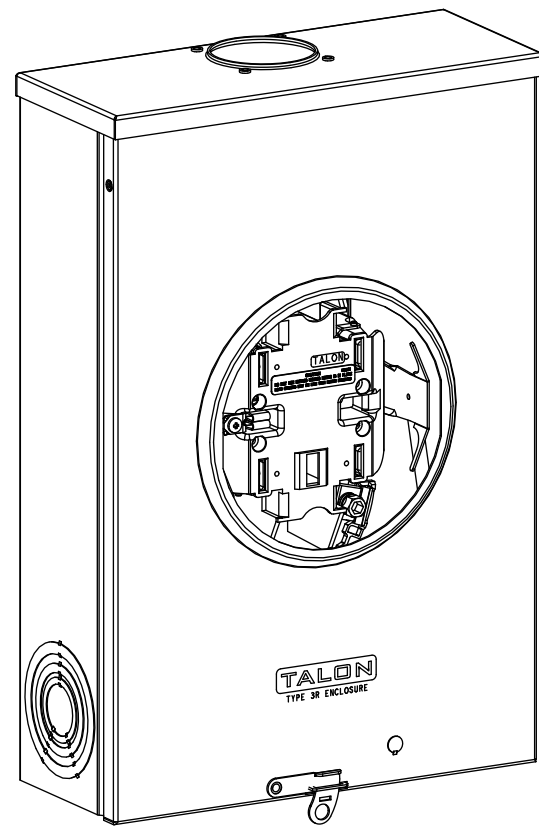

## Features and Ratings

- Ringless Type Meter Socket
- 200A Continuous, 200A Max., 600V AC
- Outdoor Enclosure (NEMA Type 3R)
- Painted Steel Enclosure
- 1 Phase, 3 Wire
- 5 Jaw Meter Socket, 5th Jaw @ 9 o'clock Position
- Meter Socket Type HQ-5BU
- For Overhead & Underground Service
- RX Type Hub Opening
- Lever Bypass
- 7/16" Barrel Lock Provision w/Bracket
- Stainless Steel Hasp and Latch

VIEW SHOWN WITH COVER REMOVED

## Accessories

CONDUIT HUBS (RX Type)	
TRADE SIZE	CATALOG No.
1-1/4 INCH	EC38597 or H38597-2
1-1/2 INCH	EC38598 or H38598-2
2 INCH	EC38599 or H38599-2
2-1/2 INCH	EC38600 or H38600-2

Hub Cover Plate EC38595 or H38595-1

Meter Opening Cover Plate

Cat No: H659-0162

5th Jaw Kit @ 9 o'clock Position

Cat. No: EC35815-2