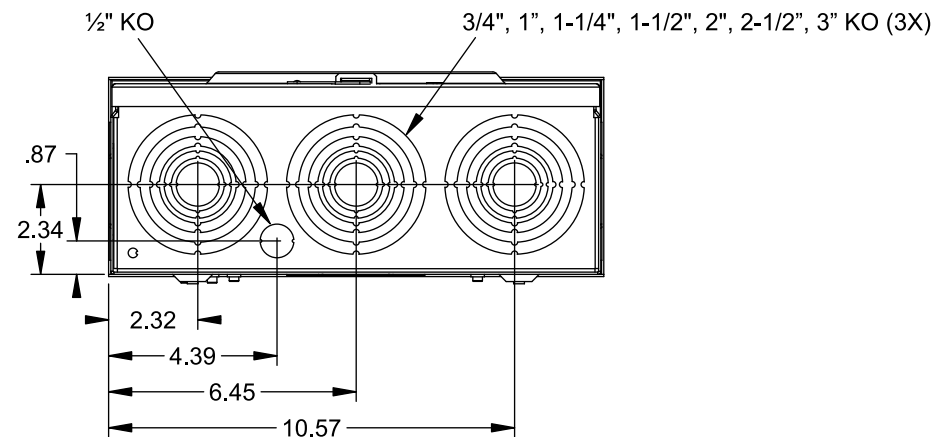

## Features and Ratings

- Ringless Type Meter Socket
- 200A Continuous, 200A Max., 600V AC
- Outdoor Enclosure (NEMA Type 3R)
- Painted Steel Enclosure
- 1 Phase, 3 Wire
- 5 Jaw Meter Socket, 5th Jaw @ 9 o'clock Position
- Meter Socket Type HQ-5BU
- For Overhead & Underground Service
- RX Type Hub Opening
- Lever Bypass
- 7/16" Barrel Lock Provision w/Bracket
- Stainless Steel Hasp and Latch

## Accessories

CONDUIT HUBS (RX Type)	
TRADE SIZE	CATALOG No.
1-1/4 INCH	EC38597 or H38597-2
1-1/2 INCH	EC38598 or H38598-2
2 INCH	EC38599 or H38599-2
2-1/2 INCH	EC38600 or H38600-2

Hub Cover Plate EC38595 or H38595-1

## Connectors, Wire Sizes and Torques

CONNECTOR	WIRE SIZE	TORQUE
LINE, LOAD, NEUTRAL*	#6 - 350 kcmil	275 IN.-LBS.
GROUND	#14 - 2 AWG	45 IN.-LBS.

\* External Hex Drive 1/2"

\* Internal Hex Drive 5/16"

© 2015 Copyright Siemens Industry, Inc.