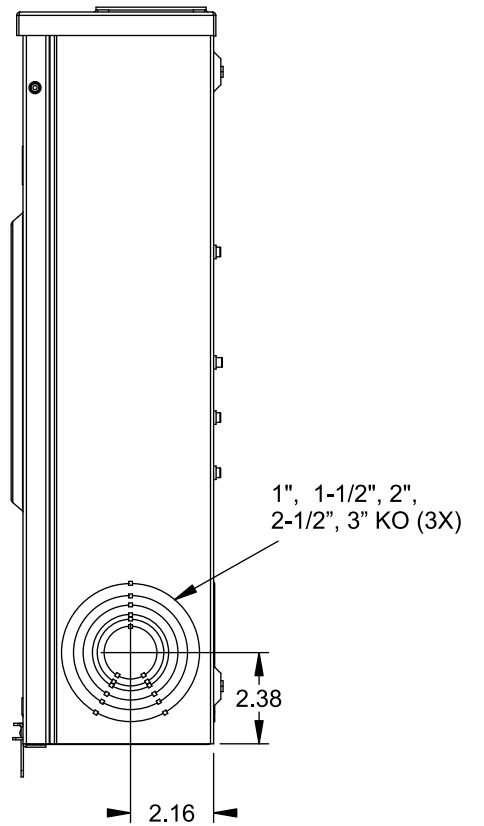

## Features and Ratings

- Ringless Type Meter Socket
- 200A Continuous, 200A Max., 600V AC
- Outdoor Enclosure (NEMA Type 3R)
- Painted Steel Enclosure
- 1 Phase, 3 Wire
- 5 Jaw Meter Socket, 5th Jaw @ 9 o'clock Position
- Meter Socket Type HQ-5BU
- For Overhead & Underground Service
- RX Type Hub Opening
- Lever Bypass
- 7/16" Barrel Lock Provision w/Bracket
- Stainless Steel Hasp and Latch

VIEW SHOWN WITH COVER REMOVED

## Accessories

CONDUIT HUBS (RX Type)	
TRADE SIZE	CATALOG No.
1-1/4 INCH	EC38597 or H38597-2
1-1/2 INCH	EC38598 or H38598-2
2 INCH	EC38599 or H38599-2
2-1/2 INCH	EC38600 or H38600-2

Hub Cover Plate EC38595 or H38595-1

## Connectors, Wire Sizes and Torques

CONNECTOR	WIRE SIZE	TORQUE
LINE, LOAD, NEUTRAL*	#6 - 350 kcmil	275 IN.-LBS.
GROUND	#14 - 2 AWG	45 IN.-LBS.

\* External Hex Drive 1/2"

\* Internal Hex Drive 5/16"

© 2015 Copyright Siemens Industry, Inc.