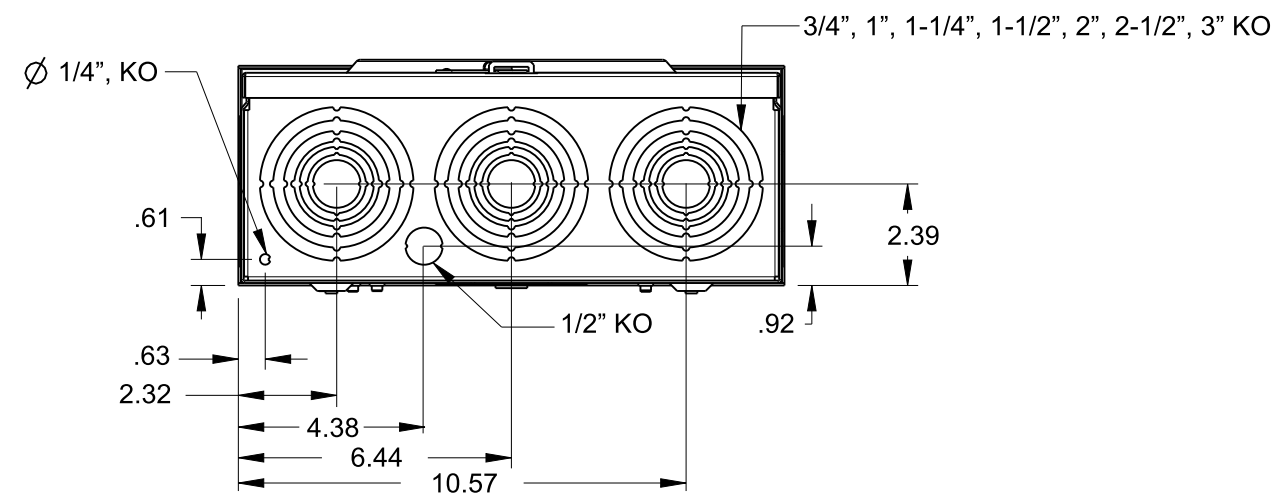

## Features and Ratings

- Ringless Type Meter Socket
- 200A Continuous, 250A Max.
- Outdoor Enclosure (NEMA Type 3R)
- Painted G90 STEEL
- 1 Phase, 3 Wire, 600V AC
- 5 Jaw, 6 O'clock 5th Jaw
- HQ Clamp Jaw Lever Bypass Meter Socket
- For Overhead or Underground Service
- RX Hub Opening With Coverplate Installed
- Two Ground Lugs

### Accessories

- Meter Opening Cover Plate  
Cat No: H39968
- RX HUB KITS  
Cat No: H38597-2 (1.25")  
Cat No: H38598-2 (1.50")  
Cat No: H38599-2 (2.00")  
Cat No: H38600-2 (2.50")
- RX HUB KITS  
Cat No: EC38597 (1.25")  
Cat No: EC38598 (1.50")  
Cat No: EC38599 (2.00")  
Cat No: EC38600 (2.50")
- HUB COVER PLATE  
Cat No: H38595-1
- GROUND LUG KIT  
H6509991 #14-2 45 LB-IN

### Lugs, Wire Sizes and Torques

LOCATION	LUG SIZE	TORQUE
LINE*	#6-350 kcmil	275 LB-IN
LOAD*	#6-350 kcmil	275 LB-IN
NEUTRAL*	#6-350 kcmil	275 LB-IN
GROUND	#14-2	45 LB-IN

\* External Hex drive 1/2"  
\* Internal Hex drive 5/16"

**TALON**  
Meter Socket

Description:  
**200A Cont, 5 Jaw, HQ5, 600V AC,  
Painted G90 Steel**