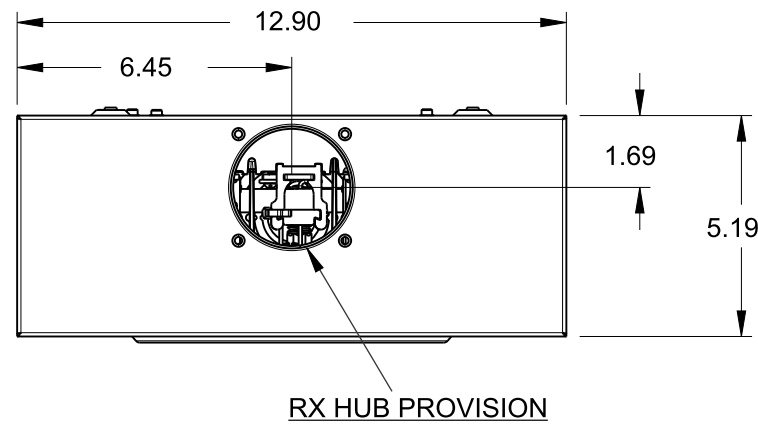

## Features and Ratings

- Ringless Type Meter Socket
- 200A Continuous, 250A Max.
- Outdoor Enclosure (NEMA Type 3R)
- Painted G90 STEEL
- 1 Phase, 3 Wire, 600V AC
- 5 Jaw, 6 O'clock 5th Jaw
- HQ Clamp Jaw Lever Bypass Meter Socket
- For Overhead or Underground Service
- RX Hub Opening With Coverplate Installed
- Two Ground Lugs

### Accessories

- Meter Opening Cover Plate  
Cat No: H39968
- RX HUB KITS  
Cat No: H38597-2 (1.25")  
Cat No: H38598-2 (1.50")  
Cat No: H38599-2 (2.00")  
Cat No: H38600-2 (2.50")
- RX HUB KITS  
Cat No: EC38597 (1.25")  
Cat No: EC38598 (1.50")  
Cat No: EC38599 (2.00")  
Cat No: EC38600 (2.50")
- HUB COVER PLATE  
Cat No: H38595-1
- GROUND LUG KIT  
H6509991 #14-2 45 LB-IN

### Lugs, Wire Sizes and Torques

LOCATION	LUG SIZE	TORQUE
LINE*	#6-350 kcmil	275 LB-IN
LOAD*	#6-350 kcmil	275 LB-IN
NEUTRAL*	#6-350 kcmil	275 LB-IN
GROUND	#14-2	45 LB-IN

\* External Hex drive 1/2"  
\* Internal Hex drive 5/16"

**TALON**  
Meter Socket

Description:  
**200A Cont, 5 Jaw, HQ5, 600V AC,  
Painted G90 Steel**