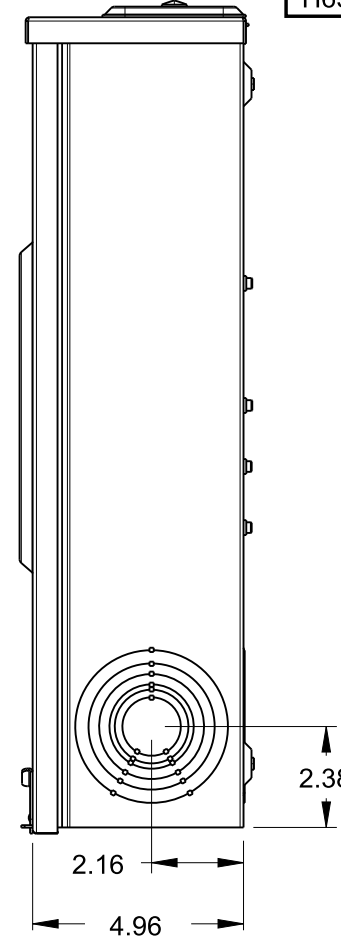

## Features and Ratings

- Ringless Type Meter Socket
- 200A Continuous, 250A Max.
- Outdoor Enclosure (NEMA Type 3R)
- Painted G90 STEEL
- 1 Phase, 3 Wire, 600V AC
- 5 Jaw, 6 O'clock 5th Jaw
- HQ Clamp Jaw Lever Bypass Meter Socket
- For Overhead or Underground Service
- RX Hub Opening With Coverplate Installed
- Two Ground Lugs

### Accessories

- Meter Opening Cover Plate  
Cat No: H39968
- RX HUB KITS  
Cat No: H38597-2 (1.25")  
Cat No: H38598-2 (1.50")  
Cat No: H38599-2 (2.00")  
Cat No: H38600-2 (2.50")
- RX HUB KITS  
Cat No: EC38597 (1.25")  
Cat No: EC38598 (1.50")  
Cat No: EC38599 (2.00")  
Cat No: EC38600 (2.50")
- HUB COVER PLATE  
Cat No: H38595-1
- GROUND LUG KIT  
H6509991 #14-2 45 LB-IN

### Lugs, Wire Sizes and Torques

LOCATION	LUG SIZE	TORQUE
LINE*	#6-350 kcmil	275 LB-IN
LOAD*	#6-350 kcmil	275 LB-IN
NEUTRAL*	#6-350 kcmil	275 LB-IN
GROUND	#14-2	45 LB-IN

\* External Hex drive 1/2"  
\* Internal Hex drive 5/16"

**TALON**  
Meter Socket

Description:  
**200A Cont, 5 Jaw, HQ5, 600V AC,  
Painted G90 Steel**