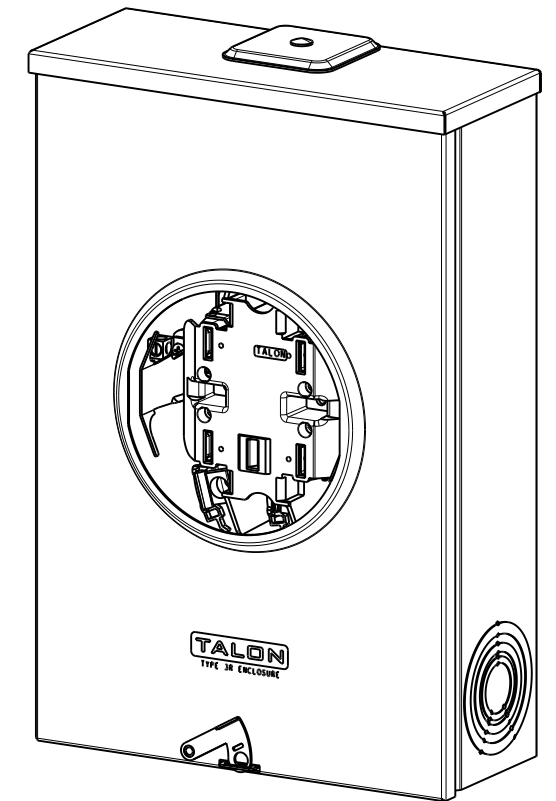

## Features and Ratings

- Ringless Type Meter Socket
- 200A Continuous, 250A Max.
- Outdoor Enclosure (NEMA Type 3R)
- Painted G90 STEEL
- 1 Phase, 3 Wire, 600V AC
- 5 Jaw, 6 O'clock 5th Jaw
- HQ Clamp Jaw Lever Bypass Meter Socket
- For Overhead or Underground Service
- RX Hub Opening With Coverplate Installed
- Two Ground Lugs

### Accessories

- Meter Opening Cover Plate  
Cat No: H39968
- RX HUB KITS  
Cat No: H38597-2 (1.25")  
Cat No: H38598-2 (1.50")  
Cat No: H38599-2 (2.00")  
Cat No: H38600-2 (2.50")
- RX HUB KITS  
Cat No: EC38597 (1.25")  
Cat No: EC38598 (1.50")  
Cat No: EC38599 (2.00")  
Cat No: EC38600 (2.50")
- HUB COVER PLATE  
Cat No: H38595-1
- GROUND LUG KIT  
H6509991 #14-2 45 LB-IN

### Lugs, Wire Sizes and Torques

LOCATION	LUG SIZE	TORQUE
LINE*	#6-350 kcmil	275 LB-IN
LOAD*	#6-350 kcmil	275 LB-IN
NEUTRAL*	#6-350 kcmil	275 LB-IN
GROUND	#14-2	45 LB-IN

\* External Hex drive 1/2"  
\* Internal Hex drive 5/16"

**TALON**  
Meter Socket

Description:  
**200A Cont, 5 Jaw, HQ5, 600V AC,  
Painted G90 Steel**