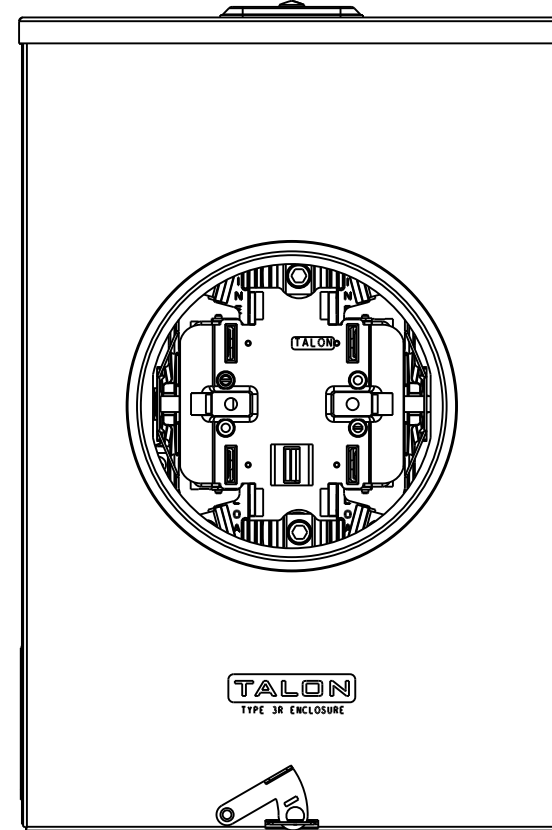

## Features and Ratings

- Ringless Type Meter Socket
- 200A Continuous, 250A Max.
- Outdoor Enclosure (NEMA Type 3R)
- Painted G90 STEEL
- 1 Phase, 3 Wire, 600V AC
- 5 Jaw, 6 O'clock 5th Jaw
- HQ Clamp Jaw Lever Bypass Meter Socket
- For Overhead or Underground Service
- RX Hub Opening With Coverplate Installed
- Two Ground Lugs

### Accessories

- Meter Opening Cover Plate  
Cat No: H39968
- RX HUB KITS  
Cat No: H38597-2 (1.25")  
Cat No: H38598-2 (1.50")  
Cat No: H38599-2 (2.00")  
Cat No: H38600-2 (2.50")
- RX HUB KITS  
Cat No: EC38597 (1.25")  
Cat No: EC38598 (1.50")  
Cat No: EC38599 (2.00")  
Cat No: EC38600 (2.50")
- HUB COVER PLATE  
Cat No: H38595-1
- GROUND LUG KIT  
H6509991 #14-2 45 LB-IN

### Lugs, Wire Sizes and Torques

LOCATION	LUG SIZE	TORQUE
LINE*	#6-350 kcmil	275 LB-IN
LOAD*	#6-350 kcmil	275 LB-IN
NEUTRAL*	#6-350 kcmil	275 LB-IN
GROUND	#14-2	45 LB-IN

\* External Hex drive 1/2"  
\* Internal Hex drive 5/16"

**TALON**  
Meter Socket

Description:  
**200A Cont, 5 Jaw, HQ5, 600V AC,  
Painted G90 Steel**