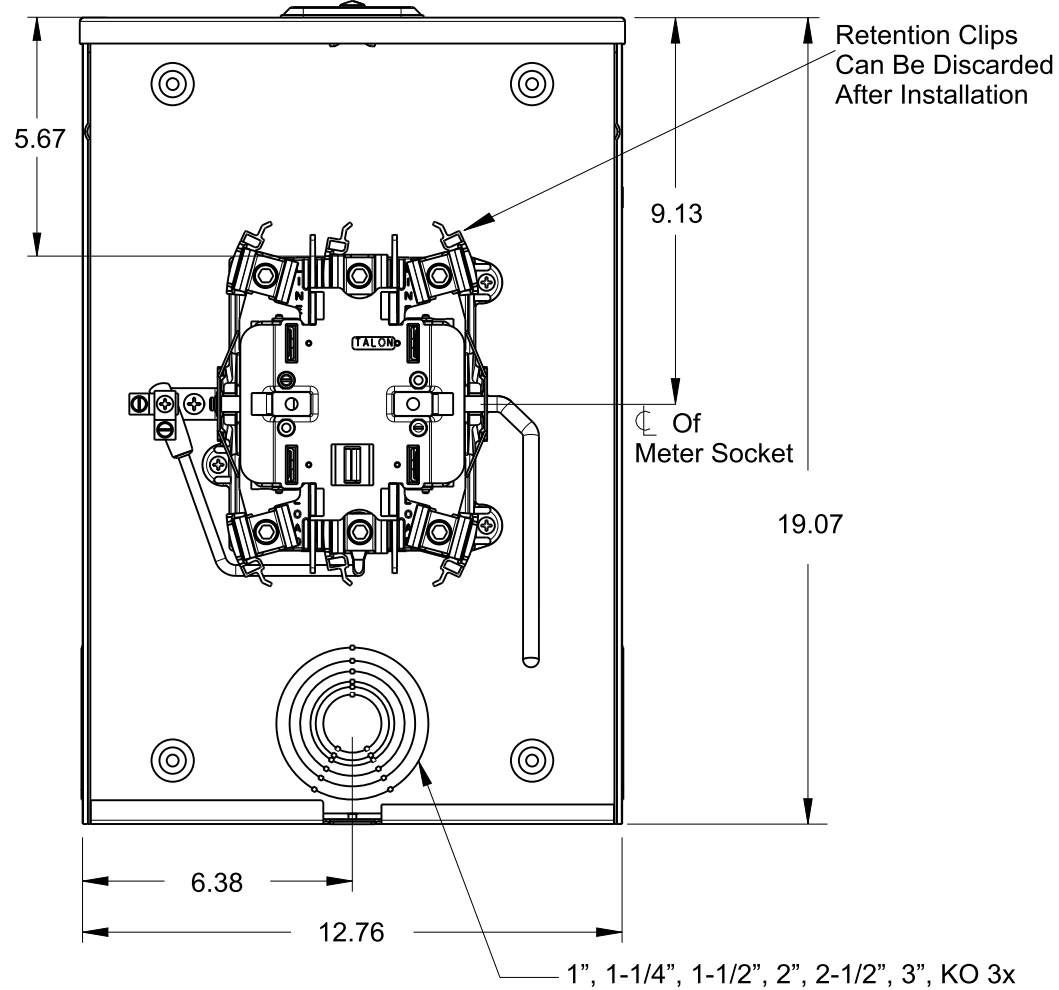

## Features and Ratings

- Ringless Type Meter Socket
- 200A Continuous, 250A Max.
- Outdoor Enclosure (NEMA Type 3R)
- Painted G90 STEEL
- 1 Phase, 3 Wire, 600V AC
- 5 Jaw, 6 O'clock 5th Jaw
- HQ Clamp Jaw Lever Bypass Meter Socket
- For Overhead or Underground Service
- RX Hub Opening With Coverplate Installed
- Two Ground Lugs

### Accessories

- Meter Opening Cover Plate  
Cat No: H39968
- RX HUB KITS  
Cat No: H38597-2 (1.25")  
Cat No: H38598-2 (1.50")  
Cat No: H38599-2 (2.00")  
Cat No: H38600-2 (2.50")
- RX HUB KITS  
Cat No: EC38597 (1.25")  
Cat No: EC38598 (1.50")  
Cat No: EC38599 (2.00")  
Cat No: EC38600 (2.50")
- HUB COVER PLATE  
Cat No: H38595-1
- GROUND LUG KIT  
H6509991 #14-2 45 LB-IN

### Lugs, Wire Sizes and Torques

LOCATION	LUG SIZE	TORQUE
LINE*	#6-350 kcmil	275 LB-IN
LOAD*	#6-350 kcmil	275 LB-IN
NEUTRAL*	#6-350 kcmil	275 LB-IN
GROUND	#14-2	45 LB-IN

\* External Hex drive 1/2"  
\* Internal Hex drive 5/16"

**TALON**  
Meter Socket

Description:  
**200A Cont, 5 Jaw, HQ5, 600V AC,  
Painted G90 Steel**