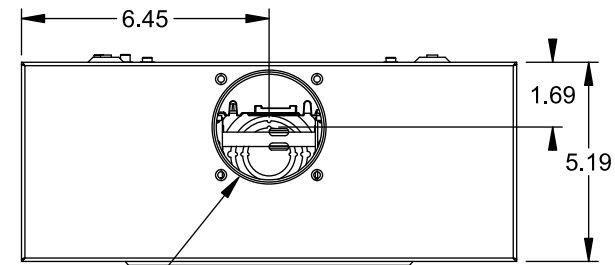

Catalog Number: 40404-056

Features and Ratings

- Ringless Type Meter Socket
- 200A Continuous, 200A Max., 600V AC
- Outdoor Enclosure (NEMA Type 3R)
- Painted Steel Enclosure
- 1 Phase, 3 Wire
- 4 Jaw Meter Socket
- Meter Socket Type HQ-4GU
- For Underground Service Only
- RX Type Hub Opening
- Lever Bypass
- One Ground Lug Installed

TYPE RX (SMALL) HUB OPENING

VIEW SHOWN WITH COVER REMOVED

Accessories

| CONDUIT HUBS (RX Type) | |
|------------------------|---------------------|
| TRADE SIZE | CATALOG No. |
| 1-1/4 INCH | EC38597 or H38597-2 |
| 1-1/2 INCH | EC38598 or H38598-2 |
| 2 INCH | EC38599 or H38599-2 |
| 2-1/2 INCH | EC38600 or H38600-2 |
| Hub Cover Plate | EC38595 or H38595-1 |

Meter Opening Cover Plate
 Cat No: H659-0162
 5th Jaw Kit @ 9 o'clock Position
 Cat. No: EC35815-2

Connectors, Wire Sizes and Torques

| CONNECTOR | WIRE SIZE | TORQUE |
|----------------------|----------------|--------------|
| LINE, LOAD, NEUTRAL* | #6 - 350 kcmil | 275 IN.-LBS. |
| GROUND | #14 - 2 AWG | 45 IN.-LBS. |

* External Hex Drive 1/2"
 * Internal Hex Drive 5/16"

© 2015 Copyright Siemens Industry, Inc.

TALON
Meter Socket

Description: **200A Cont, 4 Jaw, HQ-4GU, 600V AC, Painted Steel Enclosure**

JEL 7/30/15 | DO NOT SCALE DRAWING | Dwg No: **40404-056**