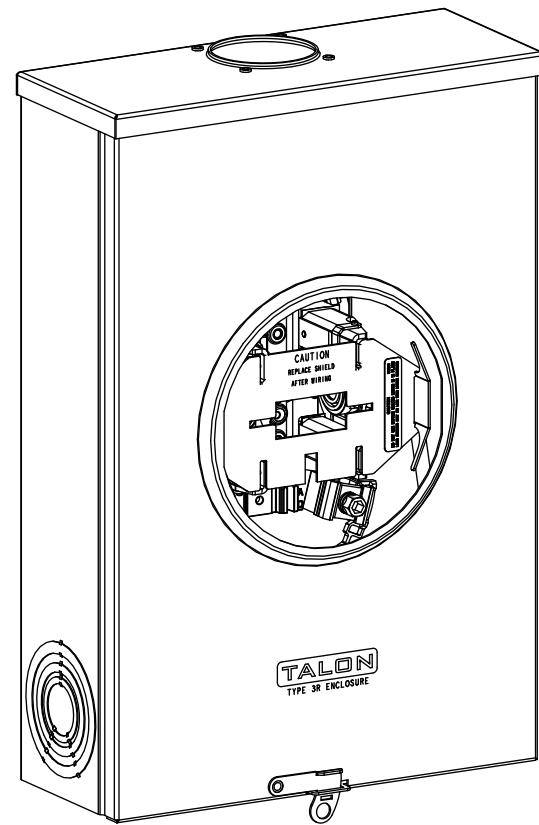

Catalog Number: 40404-056

Features and Ratings

- Ringless Type Meter Socket
- 200A Continuous, 200A Max., 600V AC
- Outdoor Enclosure (NEMA Type 3R)
- Painted Steel Enclosure
- 1 Phase, 3 Wire
- 4 Jaw Meter Socket
- Meter Socket Type HQ-4GU
- For Underground Service Only
- RX Type Hub Opening
- Lever Bypass
- One Ground Lug Installed

TYPE RX (SMALL) HUB OPENING

VIEW SHOWN WITH COVER REMOVED

Accessories

| CONDUIT HUBS (RX Type) | |
|------------------------|---------------------|
| TRADE SIZE | CATALOG No. |
| 1-1/4 INCH | EC38597 or H38597-2 |
| 1-1/2 INCH | EC38598 or H38598-2 |
| 2 INCH | EC38599 or H38599-2 |
| 2-1/2 INCH | EC38600 or H38600-2 |
| Hub Cover Plate | EC38595 or H38595-1 |

Meter Opening Cover Plate
 Cat No: H659-0162
 5th Jaw Kit @ 9 o'clock Position
 Cat. No: EC35815-2

Connectors, Wire Sizes and Torques

| CONNECTOR | WIRE SIZE | TORQUE |
|----------------------|----------------|--------------|
| LINE, LOAD, NEUTRAL* | #6 - 350 kcmil | 275 IN.-LBS. |
| GROUND | #14 - 2 AWG | 45 IN.-LBS. |

* External Hex Drive 1/2"
 * Internal Hex Drive 5/16"

© 2015 Copyright Siemens Industry, Inc.

TALON
Meter Socket

Description: **200A Cont, 4 Jaw, HQ-4GU, 600V AC, Painted Steel Enclosure**

JEL 7/30/15 | DO NOT SCALE DRAWING | Dwg No: **40404-056**