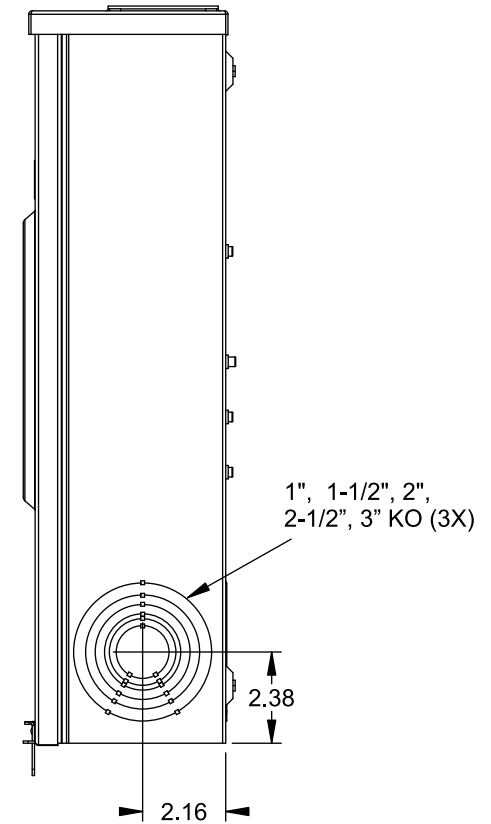

Catalog Number: 40404-056

Features and Ratings

- Ringless Type Meter Socket
- 200A Continuous, 200A Max., 600V AC
- Outdoor Enclosure (NEMA Type 3R)
- Painted Steel Enclosure
- 1 Phase, 3 Wire
- 4 Jaw Meter Socket
- Meter Socket Type HQ-4GU
- For Underground Service Only
- RX Type Hub Opening
- Lever Bypass
- One Ground Lug Installed

TYPE RX (SMALL) HUB OPENING

VIEW SHOWN WITH COVER REMOVED

Accessories

| CONDUIT HUBS (RX Type) | |
|------------------------|---------------------|
| TRADE SIZE | CATALOG No. |
| 1-1/4 INCH | EC38597 or H38597-2 |
| 1-1/2 INCH | EC38598 or H38598-2 |
| 2 INCH | EC38599 or H38599-2 |
| 2-1/2 INCH | EC38600 or H38600-2 |
| Hub Cover Plate | EC38595 or H38595-1 |

Meter Opening Cover Plate
 Cat No: H659-0162
 5th Jaw Kit @ 9 o'clock Position
 Cat. No: EC35815-2

Connectors, Wire Sizes and Torques

| CONNECTOR | WIRE SIZE | TORQUE |
|----------------------|----------------|--------------|
| LINE, LOAD, NEUTRAL* | #6 - 350 kcmil | 275 IN.-LBS. |
| GROUND | #14 - 2 AWG | 45 IN.-LBS. |

* External Hex Drive 1/2"
 * Internal Hex Drive 5/16"

© 2015 Copyright Siemens Industry, Inc.

TALON
Meter Socket

Description: **200A Cont, 4 Jaw, HQ-4GU, 600V AC, Painted Steel Enclosure**

JEL 7/30/15 | DO NOT SCALE DRAWING | Dwg No: **40404-056**