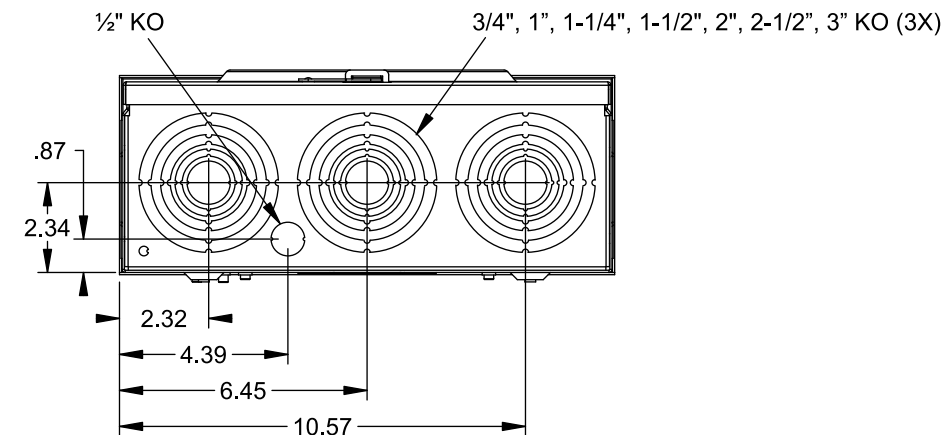

Catalog Number: 40404-056

Features and Ratings

- Ringless Type Meter Socket
- 200A Continuous, 200A Max., 600V AC
- Outdoor Enclosure (NEMA Type 3R)
- Painted Steel Enclosure
- 1 Phase, 3 Wire
- 4 Jaw Meter Socket
- Meter Socket Type HQ-4GU
- For Underground Service Only
- RX Type Hub Opening
- Lever Bypass
- One Ground Lug Installed

TYPE RX (SMALL) HUB OPENING

VIEW SHOWN WITH COVER REMOVED

Accessories

| CONDUIT HUBS (RX Type) | |
|------------------------|---------------------|
| TRADE SIZE | CATALOG No. |
| 1-1/4 INCH | EC38597 or H38597-2 |
| 1-1/2 INCH | EC38598 or H38598-2 |
| 2 INCH | EC38599 or H38599-2 |
| 2-1/2 INCH | EC38600 or H38600-2 |
| Hub Cover Plate | EC38595 or H38595-1 |

Meter Opening Cover Plate
 Cat No: H659-0162
 5th Jaw Kit @ 9 o'clock Position
 Cat. No: EC35815-2

Connectors, Wire Sizes and Torques

| CONNECTOR | WIRE SIZE | TORQUE |
|----------------------|----------------|--------------|
| LINE, LOAD, NEUTRAL* | #6 - 350 kcmil | 275 IN.-LBS. |
| GROUND | #14 - 2 AWG | 45 IN.-LBS. |

* External Hex Drive 1/2"
 * Internal Hex Drive 5/16"

© 2015 Copyright Siemens Industry, Inc.

TALON
Meter Socket

Description: **200A Cont, 4 Jaw, HQ-4GU, 600V AC, Painted Steel Enclosure**

JEL 7/30/15 | DO NOT SCALE DRAWING | Dwg No: **40404-056**