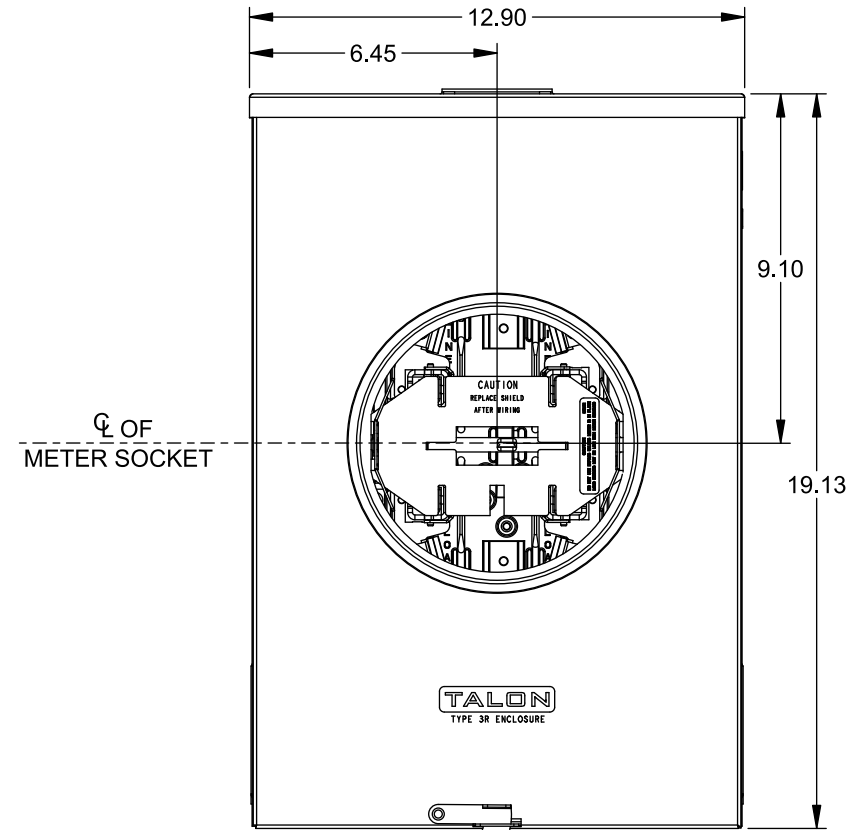

Catalog Number: 40404-056

Features and Ratings

- Ringless Type Meter Socket
- 200A Continuous, 200A Max., 600V AC
- Outdoor Enclosure (NEMA Type 3R)
- Painted Steel Enclosure
- 1 Phase, 3 Wire
- 4 Jaw Meter Socket
- Meter Socket Type HQ-4GU
- For Underground Service Only
- RX Type Hub Opening
- Lever Bypass
- One Ground Lug Installed

TYPE RX (SMALL) HUB OPENING

VIEW SHOWN WITH COVER REMOVED

Accessories

| CONDUIT HUBS (RX Type) | |
|------------------------|---------------------|
| TRADE SIZE | CATALOG No. |
| 1-1/4 INCH | EC38597 or H38597-2 |
| 1-1/2 INCH | EC38598 or H38598-2 |
| 2 INCH | EC38599 or H38599-2 |
| 2-1/2 INCH | EC38600 or H38600-2 |
| Hub Cover Plate | EC38595 or H38595-1 |

Meter Opening Cover Plate
 Cat No: H659-0162
 5th Jaw Kit @ 9 o'clock Position
 Cat. No: EC35815-2

Connectors, Wire Sizes and Torques

| CONNECTOR | WIRE SIZE | TORQUE |
|----------------------|----------------|--------------|
| LINE, LOAD, NEUTRAL* | #6 - 350 kcmil | 275 IN.-LBS. |
| GROUND | #14 - 2 AWG | 45 IN.-LBS. |

* External Hex Drive 1/2"
 * Internal Hex Drive 5/16"

© 2015 Copyright Siemens Industry, Inc.

TALON
Meter Socket

Description: **200A Cont, 4 Jaw, HQ-4GU, 600V AC, Painted Steel Enclosure**

JEL 7/30/15 | DO NOT SCALE DRAWING | Dwg No: **40404-056**