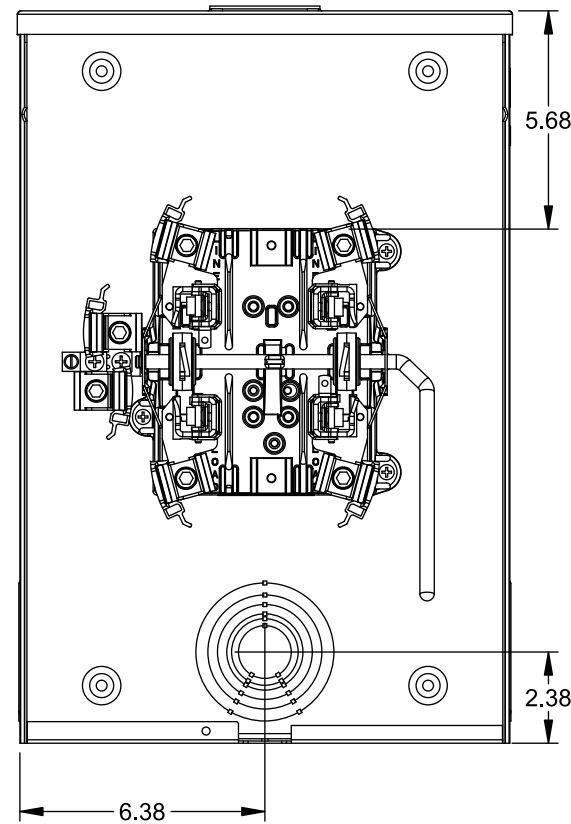

Catalog Number: 40404-056

Features and Ratings

- Ringless Type Meter Socket
- 200A Continuous, 200A Max., 600V AC
- Outdoor Enclosure (NEMA Type 3R)
- Painted Steel Enclosure
- 1 Phase, 3 Wire
- 4 Jaw Meter Socket
- Meter Socket Type HQ-4GU
- For Underground Service Only
- RX Type Hub Opening
- Lever Bypass
- One Ground Lug Installed

TYPE RX (SMALL) HUB OPENING

VIEW SHOWN WITH COVER REMOVED

Accessories

| CONDUIT HUBS (RX Type) | |
|------------------------|---------------------|
| TRADE SIZE | CATALOG No. |
| 1-1/4 INCH | EC38597 or H38597-2 |
| 1-1/2 INCH | EC38598 or H38598-2 |
| 2 INCH | EC38599 or H38599-2 |
| 2-1/2 INCH | EC38600 or H38600-2 |
| Hub Cover Plate | EC38595 or H38595-1 |

Meter Opening Cover Plate
 Cat No: H659-0162
 5th Jaw Kit @ 9 o'clock Position
 Cat. No: EC35815-2

Connectors, Wire Sizes and Torques

| CONNECTOR | WIRE SIZE | TORQUE |
|----------------------|----------------|--------------|
| LINE, LOAD, NEUTRAL* | #6 - 350 kcmil | 275 IN.-LBS. |
| GROUND | #14 - 2 AWG | 45 IN.-LBS. |

* External Hex Drive 1/2"
 * Internal Hex Drive 5/16"

© 2015 Copyright Siemens Industry, Inc.

TALON
Meter Socket

Description: **200A Cont, 4 Jaw, HQ-4GU, 600V AC, Painted Steel Enclosure**

JEL 7/30/15 | DO NOT SCALE DRAWING | Dwg No: **40404-056**