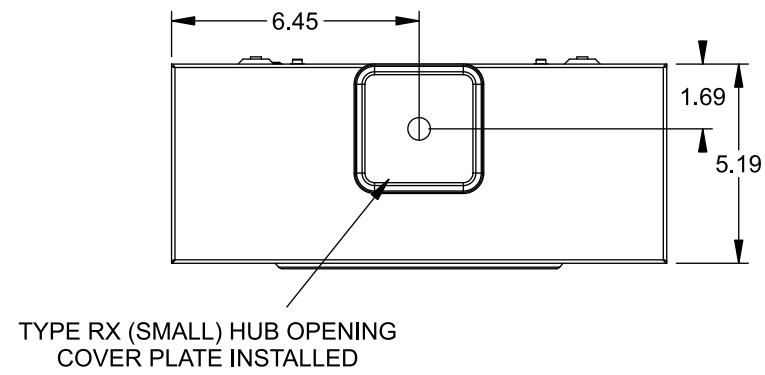

Catalog Number: 40404-02BA

Features and Ratings

- Ringless Type Meter Socket
- 200A Continuous, 200A Max., 600V AC
- Outdoor Enclosure (NEMA Type 3R)
- Painted Steel Enclosure
- 1 Phase, 3-Wire, 600VAC
- 4 Jaw Meter Socket
- Meter Socket Type HQ-4GU
- For Overhead & Underground Service
- RX Type Hub Opening, Cover Plate Installed
- Lever Bypass
- One Ground Lug Installed

Accessories

| CONDUIT HUBS (RX Type) | |
|------------------------|---------------------|
| TRADE SIZE | CATALOG No. |
| 1-1/4 INCH | EC38597 or H38597-2 |
| 1-1/2 INCH | EC38598 or H38598-2 |
| 2 INCH | EC38599 or H38599-2 |
| 2-1/2 INCH | EC38600 or H38600-2 |

Hub Cover Plate EC38595 or H38595-1

Meter Opening Cover Plate

Cat No: H659-0162

5th Jaw Kit @ 9 o'clock Position

Cat. No: EC35815-2

Connectors, Wire Sizes and Torques

| CONNECTOR | WIRE SIZE | TORQUE |
|----------------------|----------------|--------------|
| LINE, LOAD, NEUTRAL* | #6 - 350 kcmil | 275 IN.-LBS. |
| GROUND | #14 - 2 AWG | 50 IN.-LBS. |

* External Hex Drive 1/2"

* Internal Hex Drive 5/16"

© 2015 Copyright Siemens Industry, Inc.

TALON
Meter Socket

Description: **200A Cont, 4 Jaw, HQ-4GU,
600V AC, Painted Steel Enclosure**

JEL 7/30/15 | DO NOT SCALE DRAWING | Dwg No: **40404-02BA**