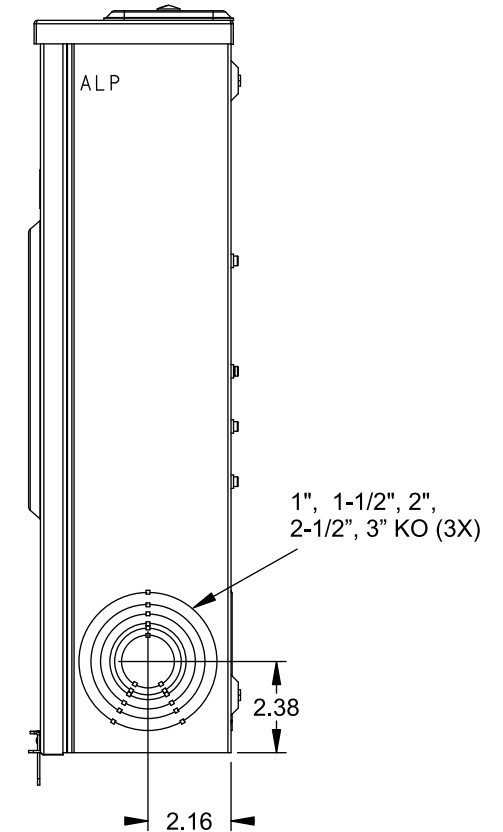

Catalog Number: 40404-02BA

Features and Ratings

- Ringless Type Meter Socket
- 200A Continuous, 200A Max., 600V AC
- Outdoor Enclosure (NEMA Type 3R)
- Painted Steel Enclosure
- 1 Phase, 3-Wire, 600VAC
- 4 Jaw Meter Socket
- Meter Socket Type HQ-4GU
- For Overhead & Underground Service
- RX Type Hub Opening, Cover Plate Installed
- Lever Bypass
- One Ground Lug Installed

Accessories

| CONDUIT HUBS (RX Type) | |
|------------------------|---------------------|
| TRADE SIZE | CATALOG No. |
| 1-1/4 INCH | EC38597 or H38597-2 |
| 1-1/2 INCH | EC38598 or H38598-2 |
| 2 INCH | EC38599 or H38599-2 |
| 2-1/2 INCH | EC38600 or H38600-2 |

Hub Cover Plate EC38595 or H38595-1

Meter Opening Cover Plate

Cat No: H659-0162

5th Jaw Kit @ 9 o'clock Position

Cat. No: EC35815-2

Connectors, Wire Sizes and Torques

| CONNECTOR | WIRE SIZE | TORQUE |
|----------------------|----------------|--------------|
| LINE, LOAD, NEUTRAL* | #6 - 350 kcmil | 275 IN.-LBS. |
| GROUND | #14 - 2 AWG | 50 IN.-LBS. |

* External Hex Drive 1/2"

* Internal Hex Drive 5/16"

© 2015 Copyright Siemens Industry, Inc.

TALON
Meter Socket

Description: **200A Cont, 4 Jaw, HQ-4GU,
600V AC, Painted Steel Enclosure**

JEL 7/30/15 | DO NOT SCALE DRAWING | Dwg No: **40404-02BA**