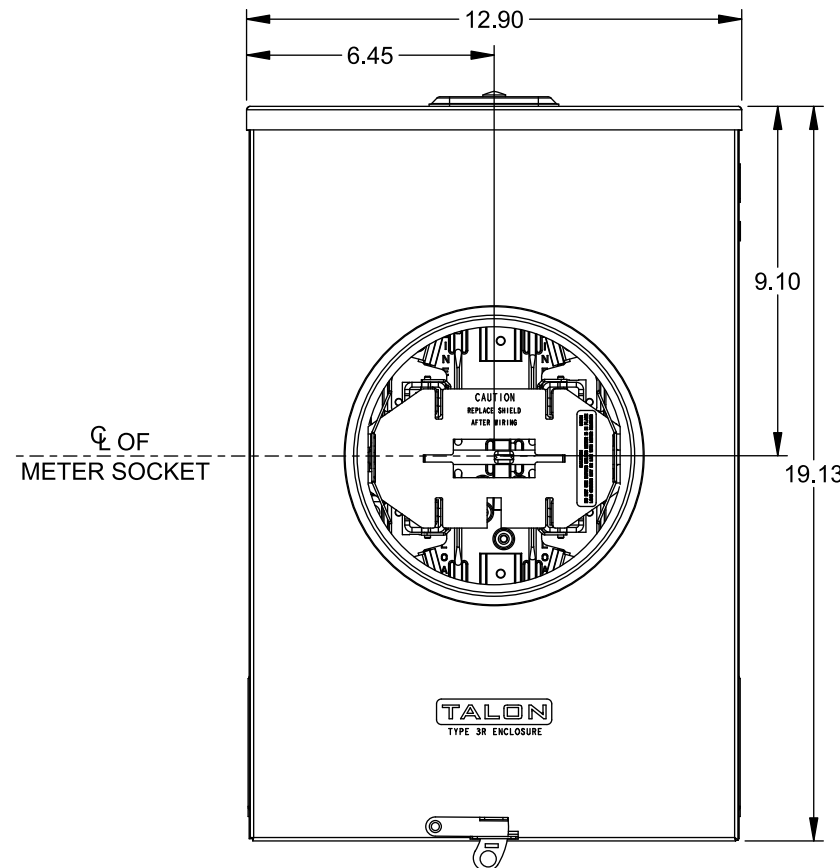

Catalog Number: 40404-02BA

Features and Ratings

- Ringless Type Meter Socket
- 200A Continuous, 200A Max., 600V AC
- Outdoor Enclosure (NEMA Type 3R)
- Painted Steel Enclosure
- 1 Phase, 3-Wire, 600VAC
- 4 Jaw Meter Socket
- Meter Socket Type HQ-4GU
- For Overhead & Underground Service
- RX Type Hub Opening, Cover Plate Installed
- Lever Bypass
- One Ground Lug Installed

Accessories

| CONDUIT HUBS (RX Type) | |
|------------------------|---------------------|
| TRADE SIZE | CATALOG No. |
| 1-1/4 INCH | EC38597 or H38597-2 |
| 1-1/2 INCH | EC38598 or H38598-2 |
| 2 INCH | EC38599 or H38599-2 |
| 2-1/2 INCH | EC38600 or H38600-2 |

Hub Cover Plate EC38595 or H38595-1

Meter Opening Cover Plate

Cat No: H659-0162

5th Jaw Kit @ 9 o'clock Position

Cat. No: EC35815-2

Connectors, Wire Sizes and Torques

| CONNECTOR | WIRE SIZE | TORQUE |
|----------------------|----------------|--------------|
| LINE, LOAD, NEUTRAL* | #6 - 350 kcmil | 275 IN.-LBS. |
| GROUND | #14 - 2 AWG | 50 IN.-LBS. |

* External Hex Drive 1/2"

* Internal Hex Drive 5/16"

© 2015 Copyright Siemens Industry, Inc.

TALON
Meter Socket

Description: **200A Cont, 4 Jaw, HQ-4GU,
600V AC, Painted Steel Enclosure**

JEL 7/30/15 | DO NOT SCALE DRAWING | Dwg No: **40404-02BA**