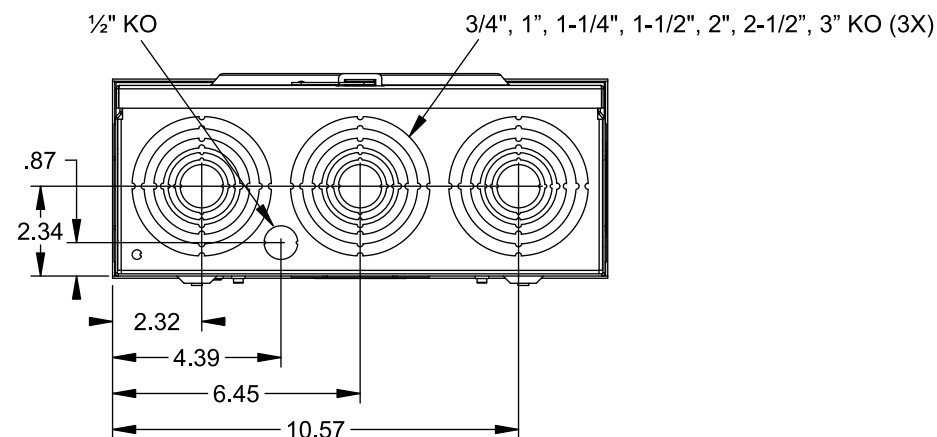

Catalog Number: 40404-02BA

Features and Ratings

- Ringless Type Meter Socket
- 200A Continuous, 200A Max., 600V AC
- Outdoor Enclosure (NEMA Type 3R)
- Painted Steel Enclosure
- 1 Phase, 3-Wire, 600VAC
- 4 Jaw Meter Socket
- Meter Socket Type HQ-4GU
- For Overhead & Underground Service
- RX Type Hub Opening, Cover Plate Installed
- Lever Bypass
- One Ground Lug Installed

Accessories

| CONDUIT HUBS (RX Type) | |
|------------------------|---------------------|
| TRADE SIZE | CATALOG No. |
| 1-1/4 INCH | EC38597 or H38597-2 |
| 1-1/2 INCH | EC38598 or H38598-2 |
| 2 INCH | EC38599 or H38599-2 |
| 2-1/2 INCH | EC38600 or H38600-2 |

Hub Cover Plate EC38595 or H38595-1

Meter Opening Cover Plate

Cat No: H659-0162

5th Jaw Kit @ 9 o'clock Position

Cat. No: EC35815-2

Connectors, Wire Sizes and Torques

| CONNECTOR | WIRE SIZE | TORQUE |
|----------------------|----------------|--------------|
| LINE, LOAD, NEUTRAL* | #6 - 350 kcmil | 275 IN.-LBS. |
| GROUND | #14 - 2 AWG | 50 IN.-LBS. |

* External Hex Drive 1/2"

* Internal Hex Drive 5/16"

© 2015 Copyright Siemens Industry, Inc.

TALON
Meter Socket

Description: **200A Cont, 4 Jaw, HQ-4GU,
600V AC, Painted Steel Enclosure**

JEL 7/30/15 | DO NOT SCALE DRAWING | Dwg No: **40404-02BA**