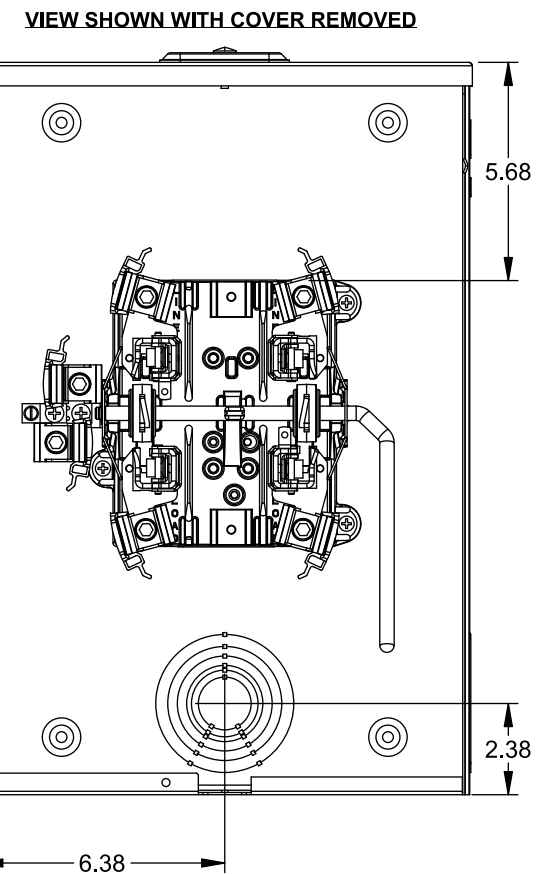

Catalog Number: 40404-02BA

Features and Ratings

- Ringless Type Meter Socket
- 200A Continuous, 200A Max., 600V AC
- Outdoor Enclosure (NEMA Type 3R)
- Painted Steel Enclosure
- 1 Phase, 3-Wire, 600VAC
- 4 Jaw Meter Socket
- Meter Socket Type HQ-4GU
- For Overhead & Underground Service
- RX Type Hub Opening, Cover Plate Installed
- Lever Bypass
- One Ground Lug Installed

Accessories

| CONDUIT HUBS (RX Type) | |
|------------------------|---------------------|
| TRADE SIZE | CATALOG No. |
| 1-1/4 INCH | EC38597 or H38597-2 |
| 1-1/2 INCH | EC38598 or H38598-2 |
| 2 INCH | EC38599 or H38599-2 |
| 2-1/2 INCH | EC38600 or H38600-2 |

Hub Cover Plate EC38595 or H38595-1

Meter Opening Cover Plate

Cat No: H659-0162

5th Jaw Kit @ 9 o'clock Position

Cat. No: EC35815-2

Connectors, Wire Sizes and Torques

| CONNECTOR | WIRE SIZE | TORQUE |
|----------------------|----------------|--------------|
| LINE, LOAD, NEUTRAL* | #6 - 350 kcmil | 275 IN.-LBS. |
| GROUND | #14 - 2 AWG | 50 IN.-LBS. |

* External Hex Drive 1/2"

* Internal Hex Drive 5/16"

© 2015 Copyright Siemens Industry, Inc.

TALON
Meter Socket

Description: **200A Cont, 4 Jaw, HQ-4GU,
600V AC, Painted Steel Enclosure**

JEL 7/30/15 | DO NOT SCALE DRAWING | Dwg No: **40404-02BA**