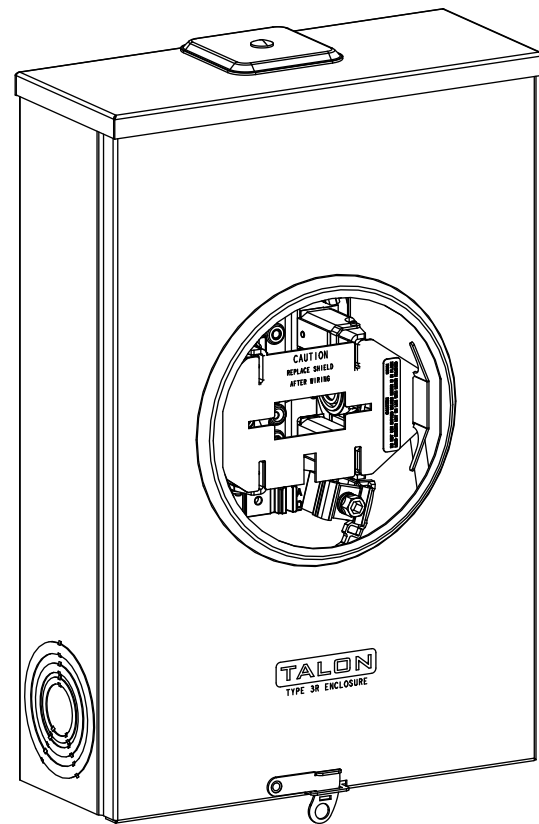

Catalog Number: 40404-02BA

Features and Ratings

- Ringless Type Meter Socket
- 200A Continuous, 200A Max., 600V AC
- Outdoor Enclosure (NEMA Type 3R)
- Painted Steel Enclosure
- 1 Phase, 3-Wire, 600VAC
- 4 Jaw Meter Socket
- Meter Socket Type HQ-4GU
- For Overhead & Underground Service
- RX Type Hub Opening, Cover Plate Installed
- Lever Bypass
- One Ground Lug Installed

Accessories

| CONDUIT HUBS (RX Type) | |
|------------------------|---------------------|
| TRADE SIZE | CATALOG No. |
| 1-1/4 INCH | EC38597 or H38597-2 |
| 1-1/2 INCH | EC38598 or H38598-2 |
| 2 INCH | EC38599 or H38599-2 |
| 2-1/2 INCH | EC38600 or H38600-2 |

Hub Cover Plate EC38595 or H38595-1

Meter Opening Cover Plate

Cat No: H659-0162

5th Jaw Kit @ 9 o'clock Position

Cat. No: EC35815-2

Connectors, Wire Sizes and Torques

| CONNECTOR | WIRE SIZE | TORQUE |
|----------------------|----------------|--------------|
| LINE, LOAD, NEUTRAL* | #6 - 350 kcmil | 275 IN.-LBS. |
| GROUND | #14 - 2 AWG | 50 IN.-LBS. |

* External Hex Drive 1/2"

* Internal Hex Drive 5/16"

© 2015 Copyright Siemens Industry, Inc.

TALON
Meter Socket

Description: **200A Cont, 4 Jaw, HQ-4GU,
600V AC, Painted Steel Enclosure**

JEL 7/30/15 | DO NOT SCALE DRAWING | Dwg No: **40404-02BA**