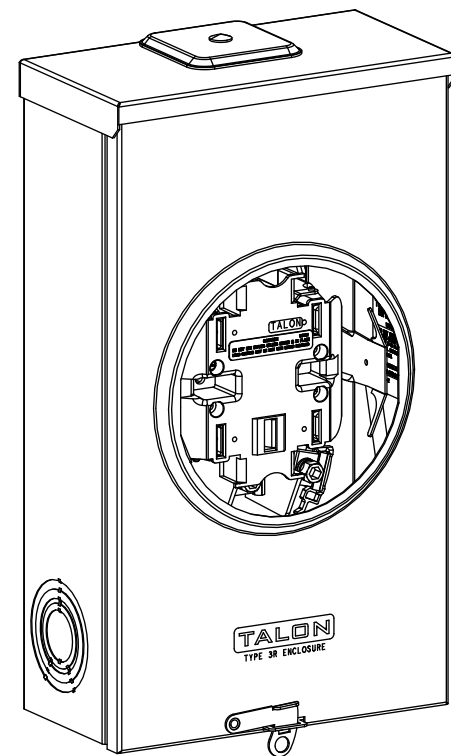

Catalog Number: 40005-08

Features and Ratings

- Ringless Type Meter Socket
- 200A Continuous, 200A Max., 600V AC
- Outdoor Enclosure (NEMA Type 3R)
- Painted Steel Enclosure
- 3 Phase, 3-Wire
- 5 Jaw Meter Socket, 5th Jaw Kit @ 6 o'clock Position
- Meter Socket Type HQ-5
- For Overhead Service Only
- RX Type Hub Opening w/Small Coverplate
- Lever Bypass
- One Ground Lug Installed

Accessories

CONDUIT HUBS (RX Type)	
TRADE SIZE	CATALOG No.
1-1/4 INCH	EC38597 or H38597-2
1-1/2 INCH	EC38598 or H38598-2
2 INCH	EC38599 or H38599-2
2-1/2 INCH	EC38600 or H38600-2

Hub Cover Plate EC38595 or H38595-1

Meter Opening Cover Plate
Cat No: H659-0162

Connectors, Wire Sizes and Torques

CONNECTOR	WIRE SIZE	TORQUE
LINE, LOAD, NEUTRAL*	#6 - 350 kcmil	275 IN.-LBS.
GROUND	#14 - 2 AWG	45 IN.-LBS.

* External Hex Drive 1/2"
* Internal Hex Drive 5/16"