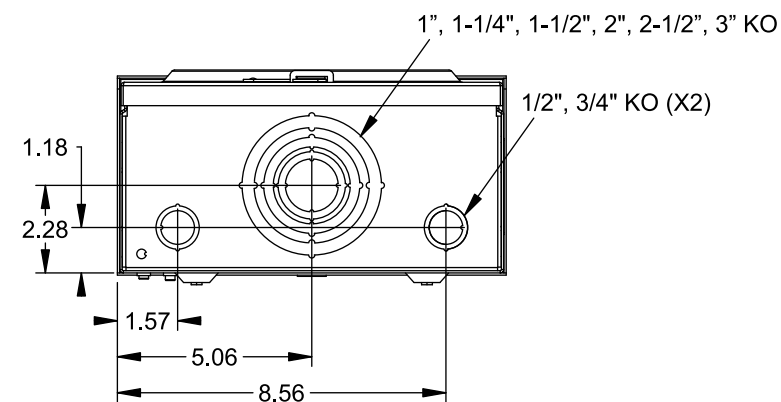

## Accessories

CONDUIT HUBS (RX Type)	
TRADE SIZE	CATALOG No.
1-1/4 INCH	EC38597 or H38597-2
1-1/2 INCH	EC38598 or H38598-2
2 INCH	EC38599 or H38599-2
2-1/2 INCH	EC38600 or H38600-2

Hub Cover Plate EC38595 or H38595-1

Meter Opening Cover Plate  
Cat No: H659-0162

## Connectors, Wire Sizes and Torques

CONNECTOR	WIRE SIZE	TORQUE
LINE, LOAD, NEUTRAL*	#6 - 350 kcmil	275 IN.-LBS.
GROUND	#14 - 2 AWG	45 IN.-LBS.

\* External Hex Drive 1/2"  
\* Internal Hex Drive 5/16"

VIEW SHOWN WITH COVER REMOVED

© 2015 Copyright Siemens Industry, Inc.

**TALON**  
**Meter Socket**

Description: **200A Cont, 5 Jaw, HQ-5, 600V AC, Painted Steel Enclosure**

JEL 8/30/15 DO NOT SCALE DRAWING Dwg No: **40005-08**