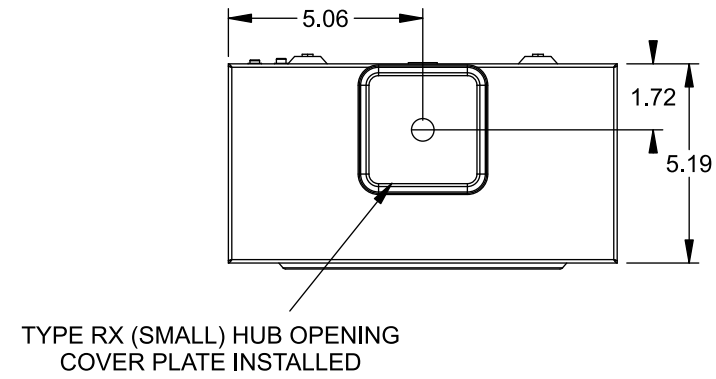

## Accessories

CONDUIT HUBS (RX Type)	
TRADE SIZE	CATALOG No.
1-1/4 INCH	EC38597 or H38597-2
1-1/2 INCH	EC38598 or H38598-2
2 INCH	EC38599 or H38599-2
2-1/2 INCH	EC38600 or H38600-2

Hub Cover Plate EC38595 or H38595-1

## Connectors, Wire Sizes and Torques

CONNECTOR	WIRE SIZE	TORQUE
LINE, LOAD, NEUTRAL*	#6 - 350 kcmil	275 IN.-LBS.
GROUND	#14 - 2 AWG	45 IN.-LBS.

\* External Hex Drive 1/2"  
\* Internal Hex Drive 5/16"

VIEW SHOWN WITH COVER REMOVED