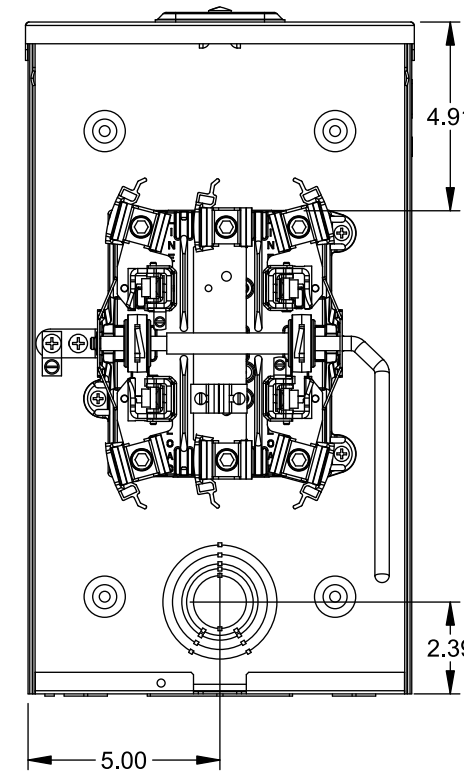

## Accessories

CONDUIT HUBS (RX Type)	
TRADE SIZE	CATALOG No.
1-1/4 INCH	EC38597 or H38597-2
1-1/2 INCH	EC38598 or H38598-2
2 INCH	EC38599 or H38599-2
2-1/2 INCH	EC38600 or H38600-2

Hub Cover Plate EC38595 or H38595-1

Meter Opening Cover Plate  
Cat No: H659-0162

## Connectors, Wire Sizes and Torques

CONNECTOR	WIRE SIZE	TORQUE
LINE, LOAD, NEUTRAL*	#6 - 350 kcmil	275 IN.-LBS.
GROUND	#14 - 2 AWG	45 IN.-LBS.

\* External Hex Drive 1/2"  
\* Internal Hex Drive 5/16"

VIEW SHOWN WITH COVER REMOVED

© 2015 Copyright Siemens Industry, Inc.

**TALON**  
**Meter Socket**

Description: **200A Cont, 5 Jaw, HQ-5, 600V AC, Painted Steel Enclosure**

JEL 8/30/15 DO NOT SCALE DRAWING Dwg No: **40005-08**