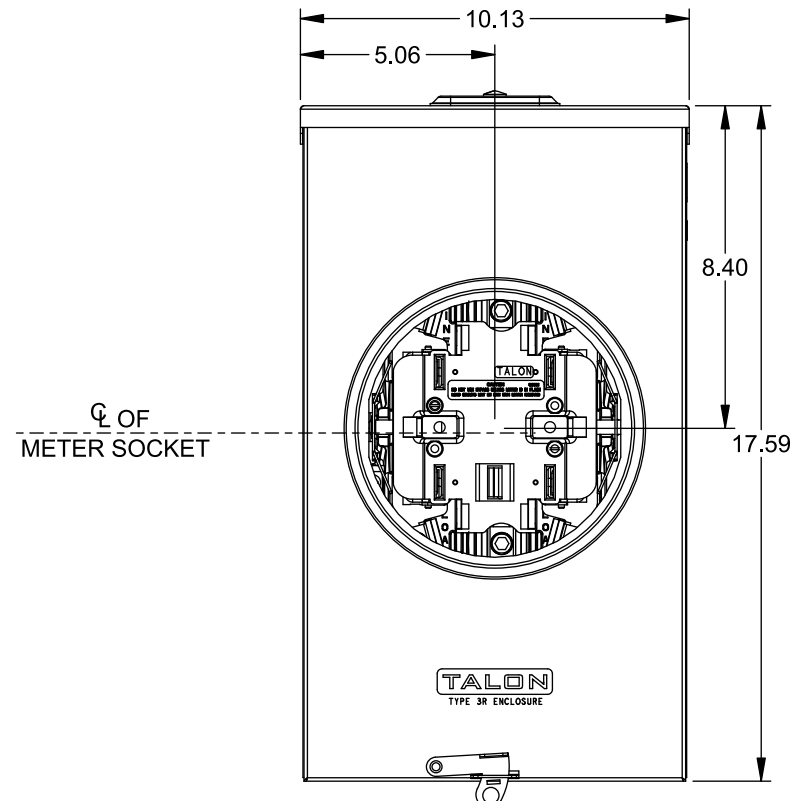

## Accessories

CONDUIT HUBS (RX Type)	
TRADE SIZE	CATALOG No.
1-1/4 INCH	EC38597 or H38597-2
1-1/2 INCH	EC38598 or H38598-2
2 INCH	EC38599 or H38599-2
2-1/2 INCH	EC38600 or H38600-2

Hub Cover Plate EC38595 or H38595-1

Meter Opening Cover Plate  
Cat No: H659-0162

## Connectors, Wire Sizes and Torques

CONNECTOR	WIRE SIZE	TORQUE
LINE, LOAD, NEUTRAL*	#6 - 350 kcmil	275 IN.-LBS.
GROUND	#14 - 2 AWG	45 IN.-LBS.

\* External Hex Drive 1/2"  
\* Internal Hex Drive 5/16"

VIEW SHOWN WITH COVER REMOVED

© 2015 Copyright Siemens Industry, Inc.

**TALON**  
**Meter Socket**

Description: **200A Cont, 5 Jaw, HQ-5, 600V AC, Painted Steel Enclosure**

JEL 8/30/15 DO NOT SCALE DRAWING Dwg No: **40005-08**