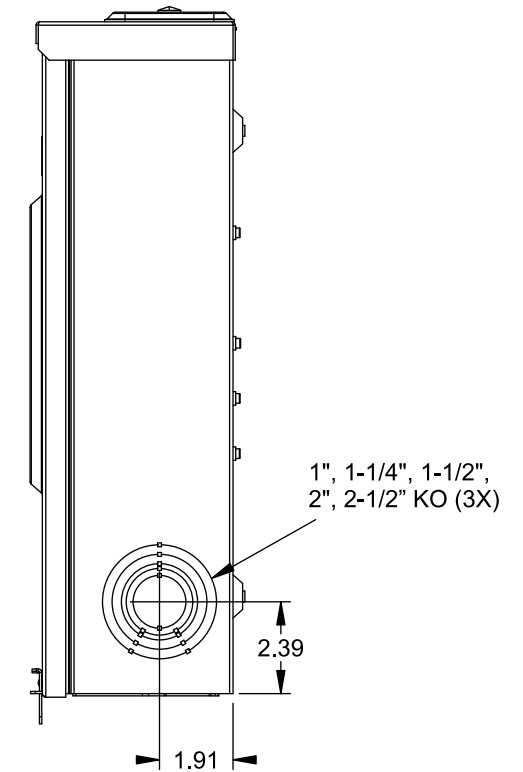

## Accessories

CONDUIT HUBS (RX Type)	
TRADE SIZE	CATALOG No.
1-1/4 INCH	EC38597 or H38597-2
1-1/2 INCH	EC38598 or H38598-2
2 INCH	EC38599 or H38599-2
2-1/2 INCH	EC38600 or H38600-2

Hub Cover Plate EC38595 or H38595-1

Meter Opening Cover Plate  
Cat No: H659-0162

## Connectors, Wire Sizes and Torques

CONNECTOR	WIRE SIZE	TORQUE
LINE, LOAD, NEUTRAL*	#6 - 350 kcmil	275 IN.-LBS.
GROUND	#14 - 2 AWG	45 IN.-LBS.

\* External Hex Drive 1/2"  
\* Internal Hex Drive 5/16"

VIEW SHOWN WITH COVER REMOVED

© 2015 Copyright Siemens Industry, Inc.

**TALON**  
**Meter Socket**

Description: **200A Cont, 5 Jaw, HQ-5, 600V AC, Painted Steel Enclosure**

JEL 8/30/15 DO NOT SCALE DRAWING Dwg No: **40005-08**