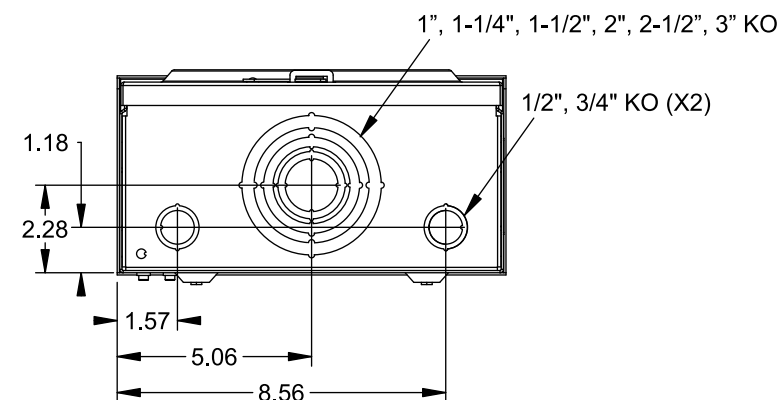

## Accessories

CONDUIT HUBS (RX Type)	
TRADE SIZE	CATALOG No.
1-1/4 INCH	EC38597 or H38597-2
1-1/2 INCH	EC38598 or H38598-2
2 INCH	EC38599 or H38599-2
2-1/2 INCH	EC38600 or H38600-2

Hub Cover Plate EC38595 or H38595-1

Meter Opening Cover Plate  
Cat No: H659-0162

## Connectors, Wire Sizes and Torques

CONNECTOR	WIRE SIZE	TORQUE
LINE, LOAD, NEUTRAL*	#6 - 350 kcmil	275 IN.-LBS.
GROUND	#14 - 2 AWG	45 IN.-LBS.

\* External Hex Drive 1/2"  
\* Internal Hex Drive 5/16"

VIEW SHOWN WITH COVER REMOVED