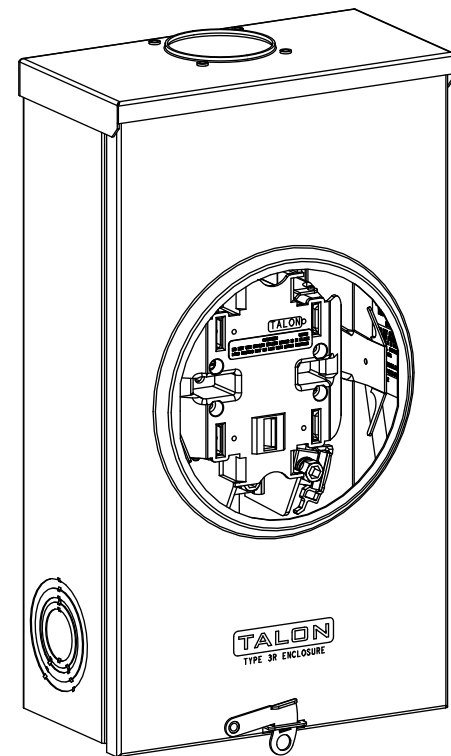

Catalog Number: 40005-01QG

Features and Ratings

- Ringless Type Meter Socket
- 200A Continuous, 200A Max., 600V AC
- Outdoor Enclosure (NEMA Type 3R)
- Painted Steel Enclosure
- 1 Phase, 3-Wire
- 5 Jaw Meter Socket, 5th Jaw Kit @ 6 o'clock Position
- Meter Socket Type HQ-5
- For Overhead Service Only
- RX Type Hub Opening w/Large Coverplate
- Lever Bypass
- Two Ground Lugs Installed

Accessories

CONDUIT HUBS (RX Type)	
TRADE SIZE	CATALOG No.
1-1/4 INCH	EC38597 or H38597-2
1-1/2 INCH	EC38598 or H38598-2
2 INCH	EC38599 or H38599-2
2-1/2 INCH	EC38600 or H38600-2

Hub Cover Plate EC38595 or H38595-1

Meter Opening Cover Plate
Cat No: H659-0162

Connectors, Wire Sizes and Torques

CONNECTOR	WIRE SIZE	TORQUE
LINE, LOAD, NEUTRAL*	#6 - 350 kcmil	275 IN.-LBS.
GROUND	#14 - 2 AWG	45 IN.-LBS.

* External Hex Drive 1/2"
* Internal Hex Drive 5/16"

© 2015 Copyright Siemens Industry, Inc.

TALON
Meter Socket

Description: **200A Cont, 5 Jaw, HQ-5, 600V AC, Painted Steel Enclosure**

JEL 8/30/15 | DO NOT SCALE DRAWING | Dwg No: **40005-01QG**