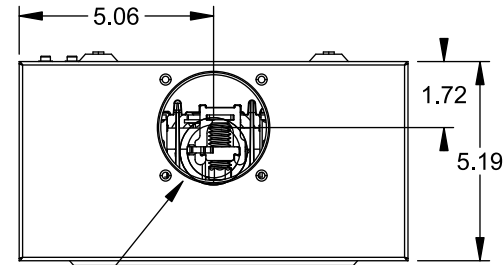

## Features and Ratings

- Ringless Type Meter Socket
- 200A Continuous, 200A Max., 600V AC
- Outdoor Enclosure (NEMA Type 3R)
- Painted Steel Enclosure
- 1 Phase, 3-Wire
- 5 Jaw Meter Socket, 5th Jaw Kit @ 6 o'clock Position
- Meter Socket Type HQ-5
- For Overhead Service Only
- RX Type Hub Opening w/Large Coverplate
- Lever Bypass
- Two Ground Lugs Installed

## Accessories

CONDUIT HUBS (RX Type)	
TRADE SIZE	CATALOG No.
1-1/4 INCH	EC38597 or H38597-2
1-1/2 INCH	EC38598 or H38598-2
2 INCH	EC38599 or H38599-2
2-1/2 INCH	EC38600 or H38600-2

Hub Cover Plate EC38595 or H38595-1

## Connectors, Wire Sizes and Torques

CONNECTOR	WIRE SIZE	TORQUE
LINE, LOAD, NEUTRAL*	#6 - 350 kcmil	275 IN.-LBS.
GROUND	#14 - 2 AWG	45 IN.-LBS.

\* External Hex Drive 1/2"  
\* Internal Hex Drive 5/16"

VIEW SHOWN WITH COVER REMOVED

© 2015 Copyright Siemens Industry, Inc.

**TALON**  
**Meter Socket**

Description: **200A Cont, 5 Jaw, HQ-5, 600V AC, Painted Steel Enclosure**

JEL 8/30/15 | DO NOT SCALE DRAWING | Dwg No: **40005-01QG**