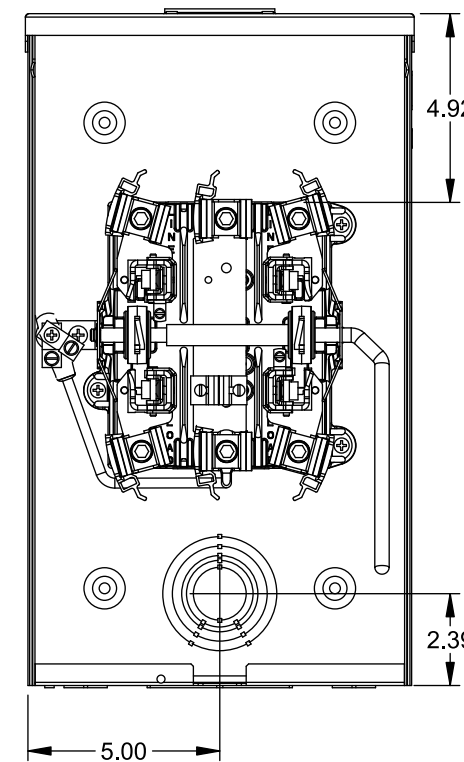

## Accessories

CONDUIT HUBS (RX Type)	
TRADE SIZE	CATALOG No.
1-1/4 INCH	EC38597 or H38597-2
1-1/2 INCH	EC38598 or H38598-2
2 INCH	EC38599 or H38599-2
2-1/2 INCH	EC38600 or H38600-2

Hub Cover Plate EC38595 or H38595-1

Meter Opening Cover Plate  
Cat No: H659-0162

## Connectors, Wire Sizes and Torques

CONNECTOR	WIRE SIZE	TORQUE
LINE, LOAD, NEUTRAL*	#6 - 350 kcmil	275 IN.-LBS.
GROUND	#14 - 2 AWG	45 IN.-LBS.

\* External Hex Drive 1/2"  
\* Internal Hex Drive 5/16"

VIEW SHOWN WITH COVER REMOVED

© 2015 Copyright Siemens Industry, Inc.

**TALON**  
**Meter Socket**

Description: **200A Cont, 5 Jaw, HQ-5, 600V AC, Painted Steel Enclosure**

JEL 8/30/15 | DO NOT SCALE DRAWING | Dwg No: **40005-01QG**