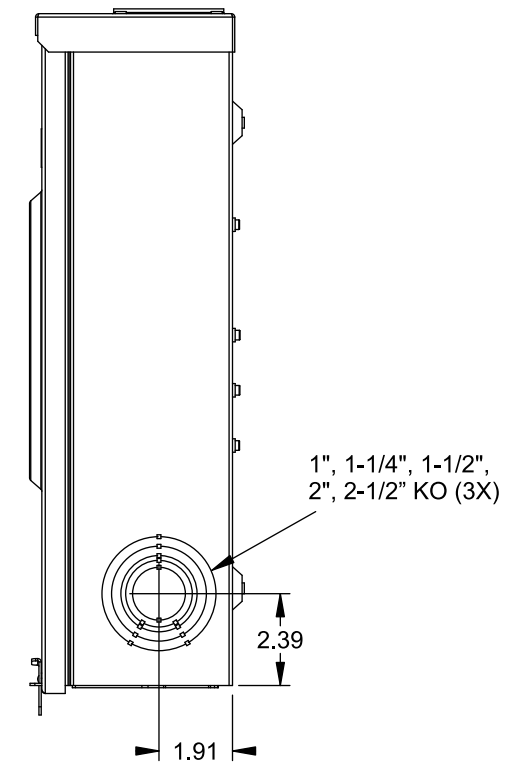

## Accessories

CONDUIT HUBS (RX Type)	
TRADE SIZE	CATALOG No.
1-1/4 INCH	EC38597 or H38597-2
1-1/2 INCH	EC38598 or H38598-2
2 INCH	EC38599 or H38599-2
2-1/2 INCH	EC38600 or H38600-2

Hub Cover Plate EC38595 or H38595-1

Meter Opening Cover Plate  
Cat No: H659-0162

## Connectors, Wire Sizes and Torques

CONNECTOR	WIRE SIZE	TORQUE
LINE, LOAD, NEUTRAL*	#6 - 350 kcmil	275 IN.-LBS.
GROUND	#14 - 2 AWG	45 IN.-LBS.

\* External Hex Drive 1/2"  
\* Internal Hex Drive 5/16"

VIEW SHOWN WITH COVER REMOVED

© 2015 Copyright Siemens Industry, Inc.

**TALON**  
**Meter Socket**

Description: **200A Cont, 5 Jaw, HQ-5, 600V AC, Painted Steel Enclosure**

JEL 8/30/15 | DO NOT SCALE DRAWING | Dwg No: **40005-01QG**