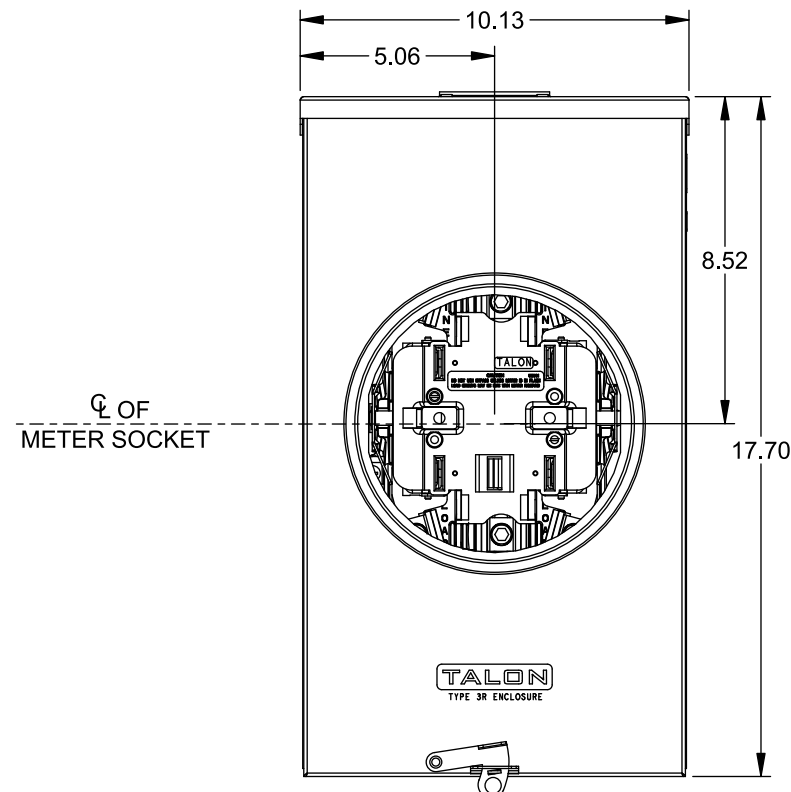

## Accessories

CONDUIT HUBS (RX Type)	
TRADE SIZE	CATALOG No.
1-1/4 INCH	EC38597 or H38597-2
1-1/2 INCH	EC38598 or H38598-2
2 INCH	EC38599 or H38599-2
2-1/2 INCH	EC38600 or H38600-2

Hub Cover Plate EC38595 or H38595-1

Meter Opening Cover Plate  
Cat No: H659-0162

## Connectors, Wire Sizes and Torques

CONNECTOR	WIRE SIZE	TORQUE
LINE, LOAD, NEUTRAL*	#6 - 350 kcmil	275 IN.-LBS.
GROUND	#14 - 2 AWG	45 IN.-LBS.

\* External Hex Drive 1/2"  
\* Internal Hex Drive 5/16"

VIEW SHOWN WITH COVER REMOVED

© 2015 Copyright Siemens Industry, Inc.

**TALON**  
**Meter Socket**

Description: **200A Cont, 5 Jaw, HQ-5, 600V AC, Painted Steel Enclosure**

JEL 8/30/15 | DO NOT SCALE DRAWING | Dwg No: **40005-01QG**