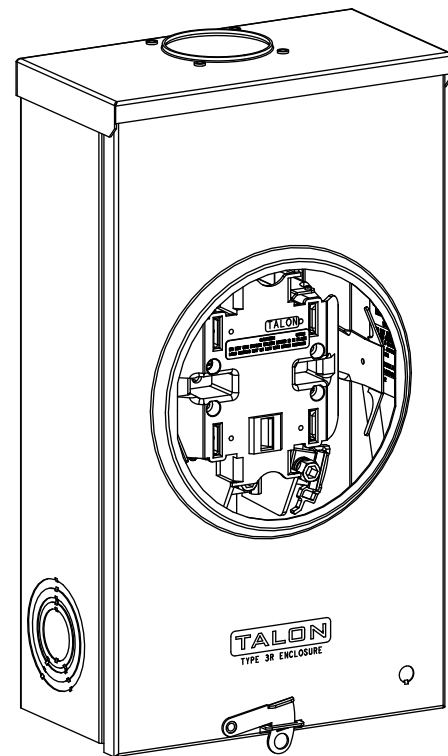

## Features and Ratings

- Ringless Type Meter Socket
- 200A Continuous, 200A Max., 600V AC
- Outdoor Enclosure (NEMA Type 3R)
- Painted Steel Enclosure
- 1 Phase, 3-Wire
- 5 Jaw Meter Socket, 5th Jaw Kit @ 6 o'clock Position
- Meter Socket Type HQ-5
- For Overhead Service Only
- RX Type Hub Opening
- Lever Bypass
- 7/16" Barrel Lock Provision w/Bracket
- One Ground Lug Installed

VIEW SHOWN WITH COVER REMOVED

## Accessories

CONDUIT HUBS (RX Type)	
TRADE SIZE	CATALOG No.
1-1/4 INCH	EC38597 or H38597-2
1-1/2 INCH	EC38598 or H38598-2
2 INCH	EC38599 or H38599-2
2-1/2 INCH	EC38600 or H38600-2

Hub Cover Plate EC38595 or H38595-1

Meter Opening Cover Plate  
Cat No: H659-0162