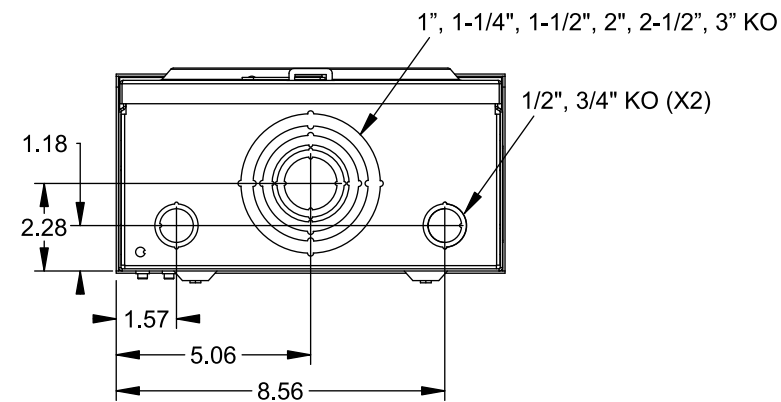

## Features and Ratings

- Ringless Type Meter Socket
- 200A Continuous, 200A Max., 600V AC
- Outdoor Enclosure (NEMA Type 3R)
- Painted Steel Enclosure
- 1 Phase, 3-Wire
- 5 Jaw Meter Socket, 5th Jaw Kit @ 6 o'clock Position
- Meter Socket Type HQ-5
- For Overhead Service Only
- RX Type Hub Opening
- Lever Bypass
- 7/16" Barrel Lock Provision w/Bracket
- One Ground Lug Installed

## Accessories

CONDUIT HUBS (RX Type)	
TRADE SIZE	CATALOG No.
1-1/4 INCH	EC38597 or H38597-2
1-1/2 INCH	EC38598 or H38598-2
2 INCH	EC38599 or H38599-2
2-1/2 INCH	EC38600 or H38600-2

Hub Cover Plate EC38595 or H38595-1

## Connectors, Wire Sizes and Torques

CONNECTOR	WIRE SIZE	TORQUE
LINE, LOAD, NEUTRAL*	#6 - 350 kcmil	275 IN.-LBS.
GROUND	#14 - 2 AWG	45 IN.-LBS.

\* External Hex Drive 1/2"  
\* Internal Hex Drive 5/16"

© 2015 Copyright Siemens Industry, Inc.

**TALON**  
**Meter Socket**

Description: **200A Cont, 5 Jaw, HQ-5, 600V AC, Painted Steel Enclosure**

JEL 8/30/15 DO NOT SCALE DRAWING Dwg No: **40005-01NU**