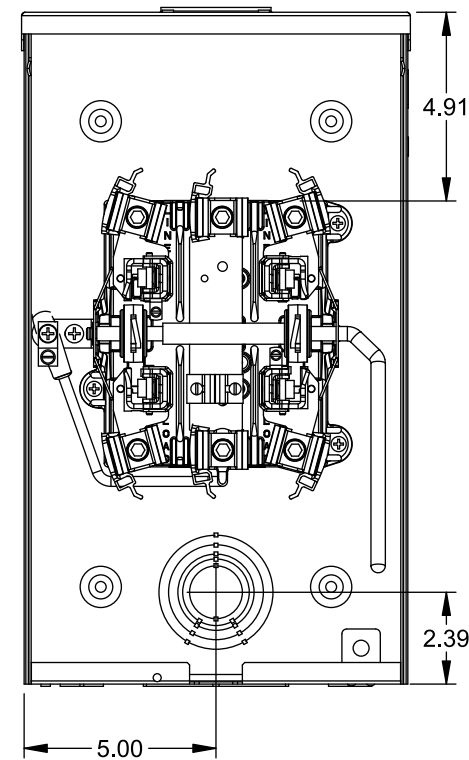

## Features and Ratings

- Ringless Type Meter Socket
- 200A Continuous, 200A Max., 600V AC
- Outdoor Enclosure (NEMA Type 3R)
- Painted Steel Enclosure
- 1 Phase, 3-Wire
- 5 Jaw Meter Socket, 5th Jaw Kit @ 6 o'clock Position
- Meter Socket Type HQ-5
- For Overhead Service Only
- RX Type Hub Opening
- Lever Bypass
- 7/16" Barrel Lock Provision w/Bracket
- One Ground Lug Installed

## Accessories

CONDUIT HUBS (RX Type)	
TRADE SIZE	CATALOG No.
1-1/4 INCH	EC38597 or H38597-2
1-1/2 INCH	EC38598 or H38598-2
2 INCH	EC38599 or H38599-2
2-1/2 INCH	EC38600 or H38600-2

Hub Cover Plate EC38595 or H38595-1

## Connectors, Wire Sizes and Torques

CONNECTOR	WIRE SIZE	TORQUE
LINE, LOAD, NEUTRAL*	#6 - 350 kcmil	275 IN.-LBS.
GROUND	#14 - 2 AWG	45 IN.-LBS.

\* External Hex Drive 1/2"  
\* Internal Hex Drive 5/16"

© 2015 Copyright Siemens Industry, Inc.

**TALON**  
**Meter Socket**

Description: **200A Cont, 5 Jaw, HQ-5, 600V AC, Painted Steel Enclosure**

JEL 8/30/15 DO NOT SCALE DRAWING Dwg No: **40005-01NU**