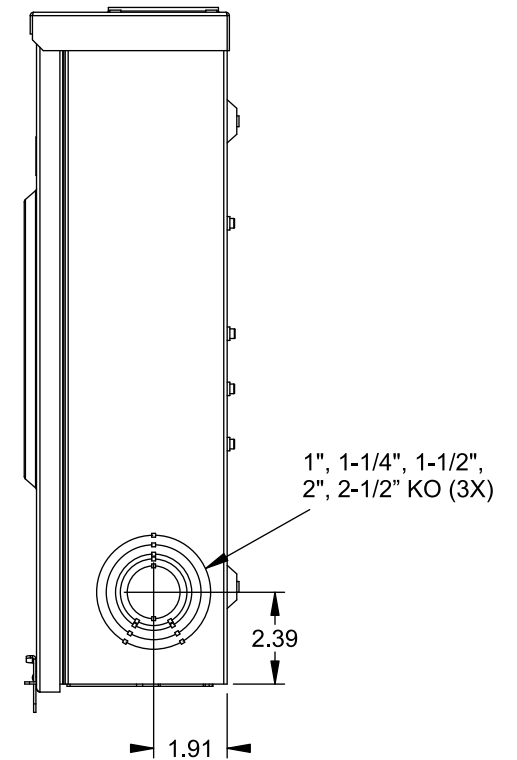

## Features and Ratings

- Ringless Type Meter Socket
- 200A Continuous, 200A Max., 600V AC
- Outdoor Enclosure (NEMA Type 3R)
- Painted Steel Enclosure
- 1 Phase, 3-Wire
- 5 Jaw Meter Socket, 5th Jaw Kit @ 6 o'clock Position
- Meter Socket Type HQ-5
- For Overhead Service Only
- RX Type Hub Opening
- Lever Bypass
- 7/16" Barrel Lock Provision w/Bracket
- One Ground Lug Installed

## Accessories

CONDUIT HUBS (RX Type)	
TRADE SIZE	CATALOG No.
1-1/4 INCH	EC38597 or H38597-2
1-1/2 INCH	EC38598 or H38598-2
2 INCH	EC38599 or H38599-2
2-1/2 INCH	EC38600 or H38600-2

Hub Cover Plate EC38595 or H38595-1

## Connectors, Wire Sizes and Torques

CONNECTOR	WIRE SIZE	TORQUE
LINE, LOAD, NEUTRAL*	#6 - 350 kcmil	275 IN.-LBS.
GROUND	#14 - 2 AWG	45 IN.-LBS.

\* External Hex Drive 1/2"  
\* Internal Hex Drive 5/16"

© 2015 Copyright Siemens Industry, Inc.

**TALON**  
**Meter Socket**

Description: **200A Cont, 5 Jaw, HQ-5, 600V AC, Painted Steel Enclosure**

JEL 8/30/15 DO NOT SCALE DRAWING Dwg No: **40005-01NU**