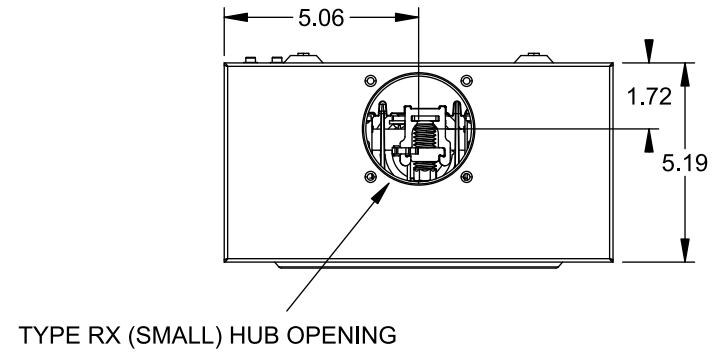

## Features and Ratings

- Ringless Type Meter Socket
- 200A Continuous, 200A Max., 600V AC
- Outdoor Enclosure (NEMA Type 3R)
- Painted Steel Enclosure
- 1 Phase, 3-Wire
- 5 Jaw Meter Socket, 5th Jaw Kit @ 6 o'clock Position
- Meter Socket Type HQ-5
- For Overhead Service Only
- RX Type Hub Opening
- Lever Bypass
- 7/16" Barrel Lock Provision w/Bracket
- One Ground Lug Installed

## Accessories

CONDUIT HUBS (RX Type)	
TRADE SIZE	CATALOG No.
1-1/4 INCH	EC38597 or H38597-2
1-1/2 INCH	EC38598 or H38598-2
2 INCH	EC38599 or H38599-2
2-1/2 INCH	EC38600 or H38600-2

Hub Cover Plate EC38595 or H38595-1

## Connectors, Wire Sizes and Torques

CONNECTOR	WIRE SIZE	TORQUE
LINE, LOAD, NEUTRAL*	#6 - 350 kcmil	275 IN.-LBS.
GROUND	#14 - 2 AWG	45 IN.-LBS.

\* External Hex Drive 1/2"  
\* Internal Hex Drive 5/16"

© 2015 Copyright Siemens Industry, Inc.

**TALON**  
**Meter Socket**

Description: **200A Cont, 5 Jaw, HQ-5, 600V AC, Painted Steel Enclosure**

JEL 8/30/15 DO NOT SCALE DRAWING Dwg No: **40005-01NU**