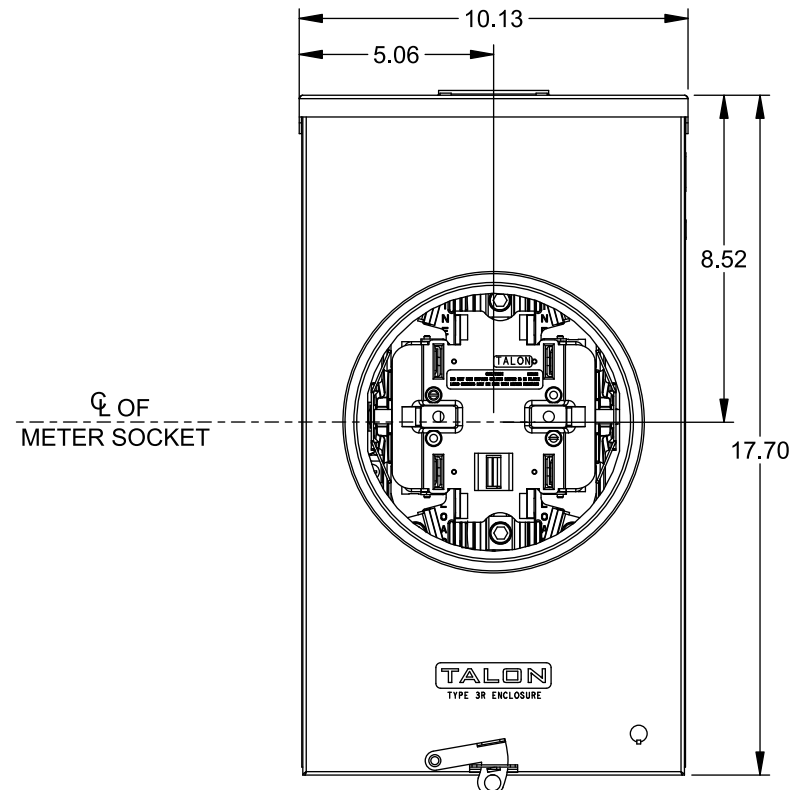

## Features and Ratings

- Ringless Type Meter Socket
- 200A Continuous, 200A Max., 600V AC
- Outdoor Enclosure (NEMA Type 3R)
- Painted Steel Enclosure
- 1 Phase, 3-Wire
- 5 Jaw Meter Socket, 5th Jaw Kit @ 6 o'clock Position
- Meter Socket Type HQ-5
- For Overhead Service Only
- RX Type Hub Opening
- Lever Bypass
- 7/16" Barrel Lock Provision w/Bracket
- One Ground Lug Installed

## Accessories

CONDUIT HUBS (RX Type)	
TRADE SIZE	CATALOG No.
1-1/4 INCH	EC38597 or H38597-2
1-1/2 INCH	EC38598 or H38598-2
2 INCH	EC38599 or H38599-2
2-1/2 INCH	EC38600 or H38600-2

Hub Cover Plate EC38595 or H38595-1

## Connectors, Wire Sizes and Torques

CONNECTOR	WIRE SIZE	TORQUE
LINE, LOAD, NEUTRAL*	#6 - 350 kcmil	275 IN.-LBS.
GROUND	#14 - 2 AWG	45 IN.-LBS.

\* External Hex Drive 1/2"  
\* Internal Hex Drive 5/16"

© 2015 Copyright Siemens Industry, Inc.

**TALON**  
**Meter Socket**

Description: **200A Cont, 5 Jaw, HQ-5, 600V AC, Painted Steel Enclosure**

JEL 8/30/15 DO NOT SCALE DRAWING Dwg No: **40005-01NU**