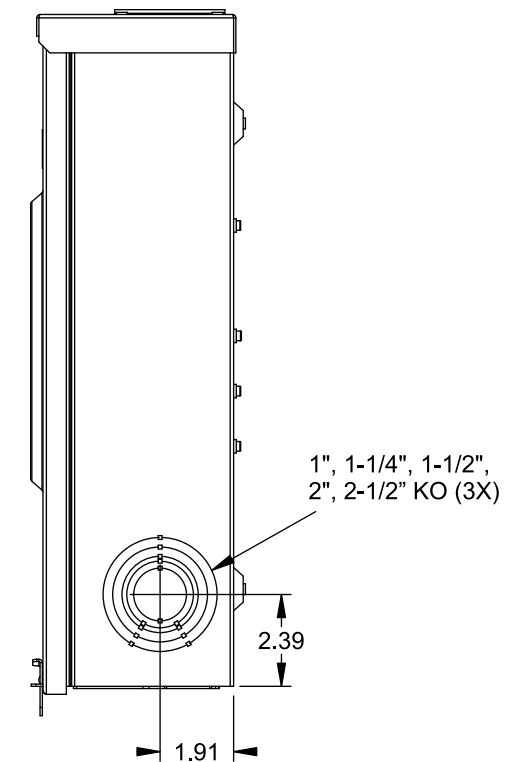

## Accessories

CONDUIT HUBS (RX Type)	
TRADE SIZE	CATALOG No.
1-1/4 INCH	EC38597 or H38597-2
1-1/2 INCH	EC38598 or H38598-2
2 INCH	EC38599 or H38599-2
2-1/2 INCH	EC38600 or H38600-2

Hub Cover Plate EC38595 or H38595-1

Meter Opening Cover Plate  
Cat No: H659-0162

## Connectors, Wire Sizes and Torques

CONNECTOR	WIRE SIZE	TORQUE
LINE, LOAD, NEUTRAL*	#6 - 350 kcmil	275 IN.-LBS.
GROUND	#14 - 2 AWG	45 IN.-LBS.

\* External Hex Drive 1/2"  
\* Internal Hex Drive 5/16"

VIEW SHOWN WITH COVER REMOVED

© 2015 Copyright Siemens Industry, Inc.

**TALON**  
**Meter Socket**

Description: **200A Cont, 5 Jaw, HQ-5L, 600V AC, Painted Steel Enclosure**

JEL 8/30/15 | DO NOT SCALE DRAWING | Dwg No: **40005-013**