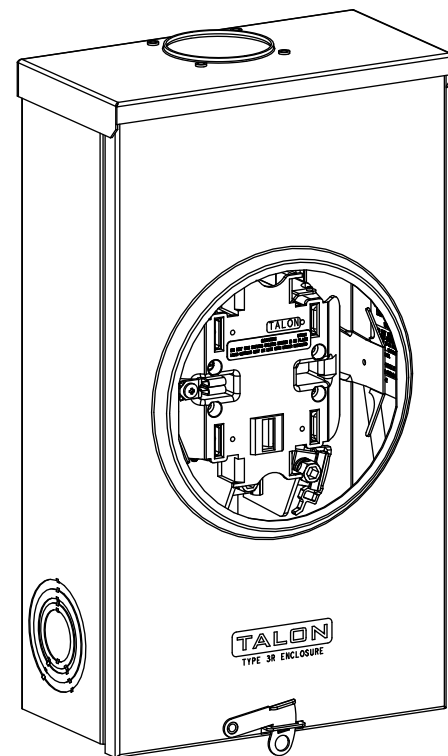

Catalog Number: 40005-013

Features and Ratings

- Ringless Type Meter Socket
- 200A Continuous, 200A Max., 600V AC
- Outdoor Enclosure (NEMA Type 3R)
- Painted Steel Enclosure
- 1 Phase, 3-Wire
- 5 Jaw Meter Socket, 5th Jaw Kit @ 6 o'clock Position
- Meter Socket Type HQ-5L
- For Overhead Service Only
- RX Type Hub Opening
- Lever Bypass
- One Ground Lug Installed

Accessories

CONDUIT HUBS (RX Type)	
TRADE SIZE	CATALOG No.
1-1/4 INCH	EC38597 or H38597-2
1-1/2 INCH	EC38598 or H38598-2
2 INCH	EC38599 or H38599-2
2-1/2 INCH	EC38600 or H38600-2

Hub Cover Plate EC38595 or H38595-1

Meter Opening Cover Plate
Cat No: H659-0162

Connectors, Wire Sizes and Torques

CONNECTOR	WIRE SIZE	TORQUE
LINE, LOAD, NEUTRAL*	#6 - 350 kcmil	275 IN.-LBS.
GROUND	#14 - 2 AWG	45 IN.-LBS.

* External Hex Drive 1/2"
* Internal Hex Drive 5/16"

© 2015 Copyright Siemens Industry, Inc.

TALON
Meter Socket

Description: **200A Cont, 5 Jaw, HQ-5L, 600V AC, Painted Steel Enclosure**

JEL 8/30/15 | DO NOT SCALE DRAWING | Dwg No: **40005-013**