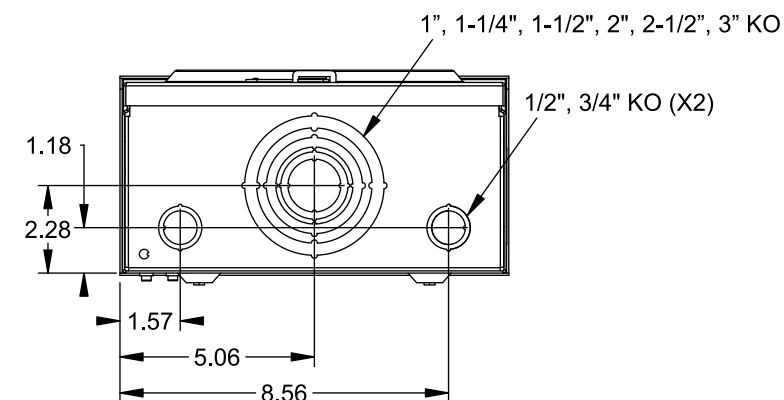

## Accessories

CONDUIT HUBS (RX Type)	
TRADE SIZE	CATALOG No.
1-1/4 INCH	EC38597 or H38597-2
1-1/2 INCH	EC38598 or H38598-2
2 INCH	EC38599 or H38599-2
2-1/2 INCH	EC38600 or H38600-2

Hub Cover Plate EC38595 or H38595-1

Meter Opening Cover Plate  
Cat No: H659-0162

## Connectors, Wire Sizes and Torques

CONNECTOR	WIRE SIZE	TORQUE
LINE, LOAD, NEUTRAL*	#6 - 350 kcmil	275 IN.-LBS.
GROUND	#14 - 2 AWG	45 IN.-LBS.

\* External Hex Drive 1/2"  
\* Internal Hex Drive 5/16"

VIEW SHOWN WITH COVER REMOVED

© 2015 Copyright Siemens Industry, Inc.

**TALON**  
**Meter Socket**

Description: **200A Cont, 5 Jaw, HQ-5L, 600V AC, Painted Steel Enclosure**

JEL 8/30/15 | DO NOT SCALE DRAWING | Dwg No: **40005-013**