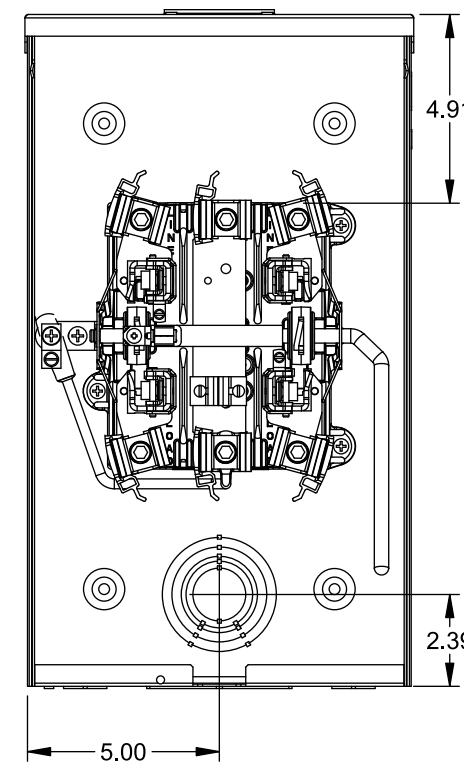

## Accessories

CONDUIT HUBS (RX Type)	
TRADE SIZE	CATALOG No.
1-1/4 INCH	EC38597 or H38597-2
1-1/2 INCH	EC38598 or H38598-2
2 INCH	EC38599 or H38599-2
2-1/2 INCH	EC38600 or H38600-2

Hub Cover Plate EC38595 or H38595-1

Meter Opening Cover Plate  
Cat No: H659-0162

## Connectors, Wire Sizes and Torques

CONNECTOR	WIRE SIZE	TORQUE
LINE, LOAD, NEUTRAL*	#6 - 350 kcmil	275 IN.-LBS.
GROUND	#14 - 2 AWG	45 IN.-LBS.

\* External Hex Drive 1/2"  
\* Internal Hex Drive 5/16"

VIEW SHOWN WITH COVER REMOVED

© 2015 Copyright Siemens Industry, Inc.

**TALON**  
**Meter Socket**

Description: **200A Cont, 5 Jaw, HQ-5L, 600V AC, Painted Steel Enclosure**

JEL 8/30/15 | DO NOT SCALE DRAWING | Dwg No: **40005-013**