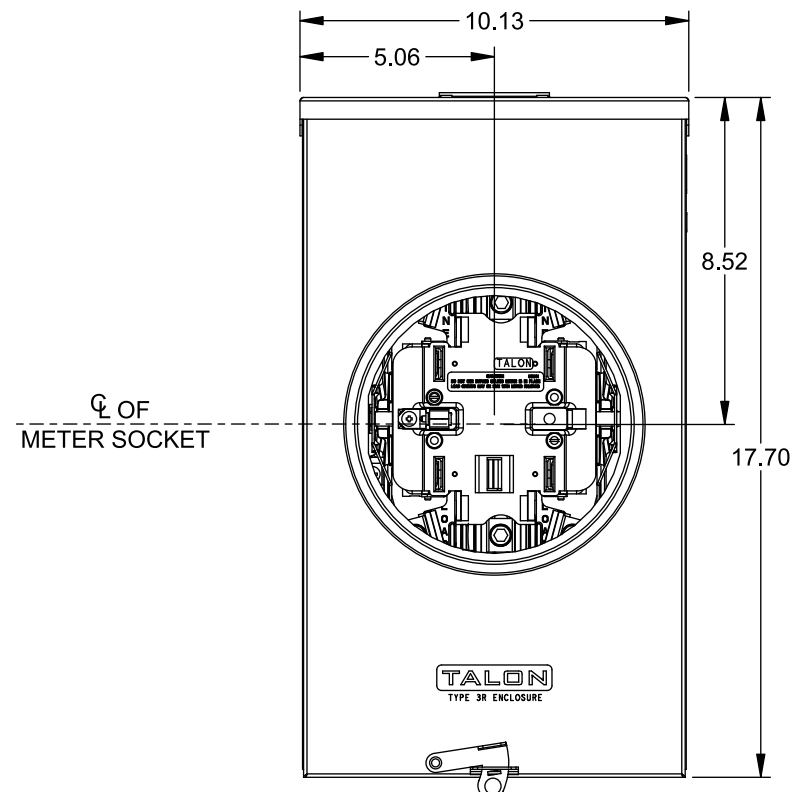

## Accessories

CONDUIT HUBS (RX Type)	
TRADE SIZE	CATALOG No.
1-1/4 INCH	EC38597 or H38597-2
1-1/2 INCH	EC38598 or H38598-2
2 INCH	EC38599 or H38599-2
2-1/2 INCH	EC38600 or H38600-2

Hub Cover Plate EC38595 or H38595-1

Meter Opening Cover Plate  
Cat No: H659-0162

## Connectors, Wire Sizes and Torques

CONNECTOR	WIRE SIZE	TORQUE
LINE, LOAD, NEUTRAL*	#6 - 350 kcmil	275 IN.-LBS.
GROUND	#14 - 2 AWG	45 IN.-LBS.

\* External Hex Drive 1/2"  
\* Internal Hex Drive 5/16"

VIEW SHOWN WITH COVER REMOVED

© 2015 Copyright Siemens Industry, Inc.

**TALON**  
**Meter Socket**

Description: **200A Cont, 5 Jaw, HQ-5L, 600V AC, Painted Steel Enclosure**

JEL 8/30/15 | DO NOT SCALE DRAWING | Dwg No: **40005-013**