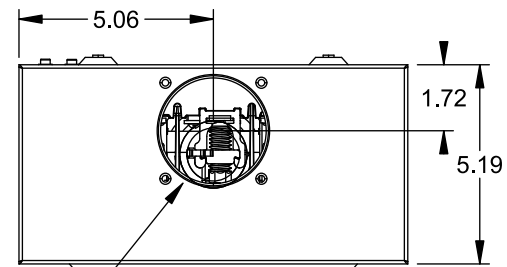

## Features and Ratings

- Ringless Type Meter Socket
- 200A Continuous, 200A Max., 600V AC
- Outdoor Enclosure (NEMA Type 3R)
- Painted Steel Enclosure
- 1 Phase, 3-Wire
- 5 Jaw Meter Socket, 5th Jaw Kit @ 6 o'clock Position
- Meter Socket Type HQ-5L
- For Overhead Service Only
- RX Type Hub Opening
- Lever Bypass
- One Ground Lug Installed

## Accessories

CONDUIT HUBS (RX Type)	
TRADE SIZE	CATALOG No.
1-1/4 INCH	EC38597 or H38597-2
1-1/2 INCH	EC38598 or H38598-2
2 INCH	EC38599 or H38599-2
2-1/2 INCH	EC38600 or H38600-2

Hub Cover Plate EC38595 or H38595-1

## Connectors, Wire Sizes and Torques

CONNECTOR	WIRE SIZE	TORQUE
LINE, LOAD, NEUTRAL*	#6 - 350 kcmil	275 IN.-LBS.
GROUND	#14 - 2 AWG	45 IN.-LBS.

\* External Hex Drive 1/2"  
\* Internal Hex Drive 5/16"

VIEW SHOWN WITH COVER REMOVED

© 2015 Copyright Siemens Industry, Inc.

**TALON**  
**Meter Socket**

Description: **200A Cont, 5 Jaw, HQ-5L, 600V AC, Painted Steel Enclosure**

JEL 8/30/15 | DO NOT SCALE DRAWING | Dwg No: **40005-013**