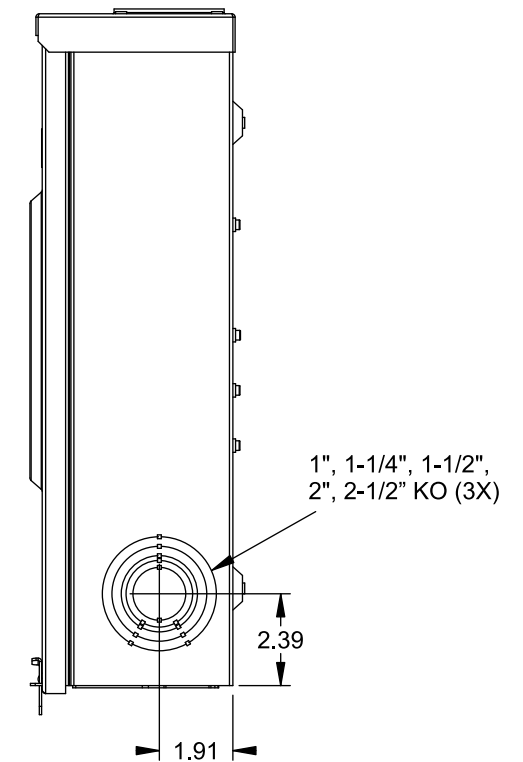

## Accessories

CONDUIT HUBS (RX Type)	
TRADE SIZE	CATALOG No.
1-1/4 INCH	EC38597 or H38597-2
1-1/2 INCH	EC38598 or H38598-2
2 INCH	EC38599 or H38599-2
2-1/2 INCH	EC38600 or H38600-2

Hub Cover Plate EC38595 or H38595-1

Meter Opening Cover Plate  
Cat No: H659-0162

## Connectors, Wire Sizes and Torques

CONNECTOR	WIRE SIZE	TORQUE
LINE, LOAD, NEUTRAL*	#6 - 350 kcmil	275 IN.-LBS.
GROUND	#14 - 2 AWG	45 IN.-LBS.

\* External Hex Drive 1/2"  
\* Internal Hex Drive 5/16"

VIEW SHOWN WITH COVER REMOVED

© 2015 Copyright Siemens Industry, Inc.

**TALON**  
**Meter Socket**

Description: **200A Cont, 5 Jaw, HQ-5L,  
600V AC, Painted Steel Enclosure**

JEL 8/30/15 | DO NOT SCALE DRAWING | Dwg No: **40005-01**