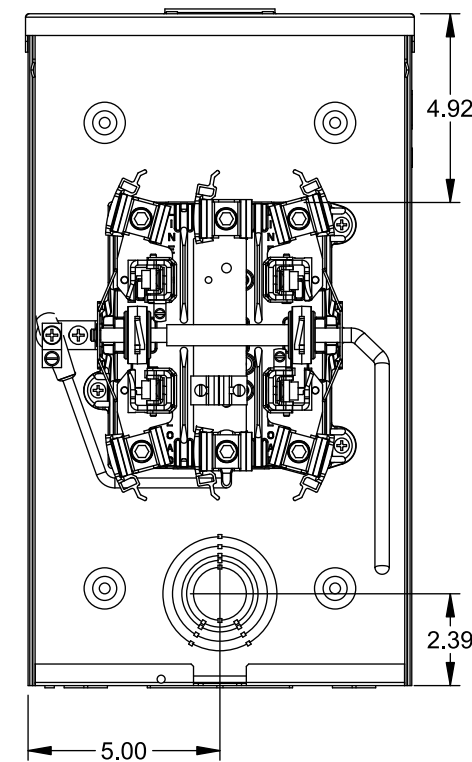

## Accessories

CONDUIT HUBS (RX Type)	
TRADE SIZE	CATALOG No.
1-1/4 INCH	EC38597 or H38597-2
1-1/2 INCH	EC38598 or H38598-2
2 INCH	EC38599 or H38599-2
2-1/2 INCH	EC38600 or H38600-2

Hub Cover Plate EC38595 or H38595-1

Meter Opening Cover Plate  
Cat No: H659-0162

## Connectors, Wire Sizes and Torques

CONNECTOR	WIRE SIZE	TORQUE
LINE, LOAD, NEUTRAL*	#6 - 350 kcmil	275 IN.-LBS.
GROUND	#14 - 2 AWG	45 IN.-LBS.

\* External Hex Drive 1/2"  
\* Internal Hex Drive 5/16"

VIEW SHOWN WITH COVER REMOVED

© 2015 Copyright Siemens Industry, Inc.

**TALON**  
**Meter Socket**

Description: **200A Cont, 5 Jaw, HQ-5L,  
600V AC, Painted Steel Enclosure**

JEL 8/30/15 | DO NOT SCALE DRAWING | Dwg No: **40005-01**