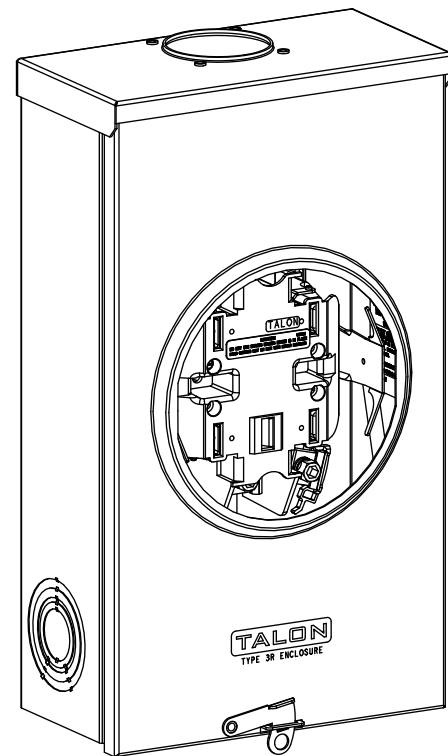

Catalog Number: 40005-01

Features and Ratings

- Ringless Type Meter Socket
- 200A Continuous, 200A Max., 600V AC
- Outdoor Enclosure (NEMA Type 3R)
- Painted Steel Enclosure
- 1 Phase, 3-Wire
- 5 Jaw Meter Socket, 5th Jaw Kit @ 6 o'clock Position
- Meter Socket Type HQ-5L
- For Overhead Service Only
- RX Type Hub Opening
- Lever Bypass
- One Ground Lug Installed

Accessories

CONDUIT HUBS (RX Type)	
TRADE SIZE	CATALOG No.
1-1/4 INCH	EC38597 or H38597-2
1-1/2 INCH	EC38598 or H38598-2
2 INCH	EC38599 or H38599-2
2-1/2 INCH	EC38600 or H38600-2

Hub Cover Plate EC38595 or H38595-1

Meter Opening Cover Plate
Cat No: H659-0162

Connectors, Wire Sizes and Torques

CONNECTOR	WIRE SIZE	TORQUE
LINE, LOAD, NEUTRAL*	#6 - 350 kcmil	275 IN.-LBS.
GROUND	#14 - 2 AWG	45 IN.-LBS.

* External Hex Drive 1/2"
* Internal Hex Drive 5/16"

© 2015 Copyright Siemens Industry, Inc.

TALON
Meter Socket

Description: **200A Cont, 5 Jaw, HQ-5L,
600V AC, Painted Steel Enclosure**

JEL 8/30/15 | DO NOT SCALE DRAWING | Dwg No: **40005-01**