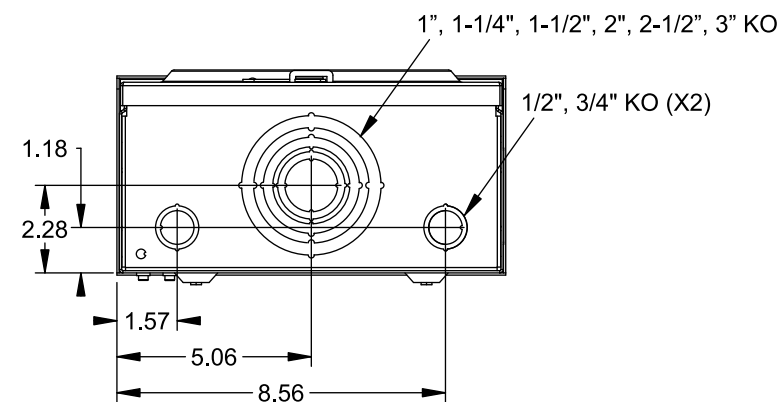

## Accessories

CONDUIT HUBS (RX Type)	
TRADE SIZE	CATALOG No.
1-1/4 INCH	EC38597 or H38597-2
1-1/2 INCH	EC38598 or H38598-2
2 INCH	EC38599 or H38599-2
2-1/2 INCH	EC38600 or H38600-2

Hub Cover Plate EC38595 or H38595-1

Meter Opening Cover Plate  
Cat No: H659-0162

## Connectors, Wire Sizes and Torques

CONNECTOR	WIRE SIZE	TORQUE
LINE, LOAD, NEUTRAL*	#6 - 350 kcmil	275 IN.-LBS.
GROUND	#14 - 2 AWG	45 IN.-LBS.

\* External Hex Drive 1/2"  
\* Internal Hex Drive 5/16"

VIEW SHOWN WITH COVER REMOVED

© 2015 Copyright Siemens Industry, Inc.

**TALON**  
**Meter Socket**

Description: **200A Cont, 5 Jaw, HQ-5L,  
600V AC, Painted Steel Enclosure**

JEL 8/30/15 | DO NOT SCALE DRAWING | Dwg No: **40005-01**