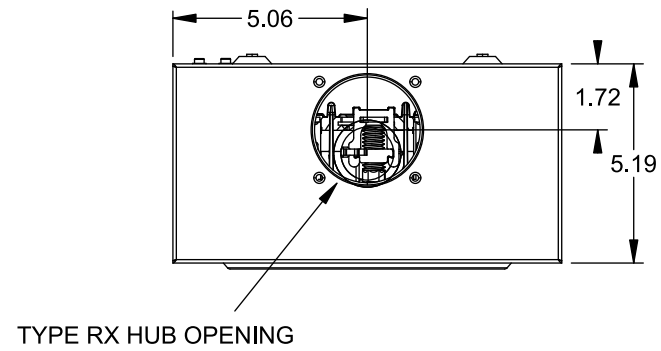

## Features and Ratings

- Ringless Type Meter Socket
- 200A Continuous, 200A Max., 600V AC
- Outdoor Enclosure (NEMA Type 3R)
- Painted Steel Enclosure
- 1 Phase, 3-Wire
- 5 Jaw Meter Socket, 5th Jaw Kit @ 6 o'clock Position
- Meter Socket Type HQ-5L
- For Overhead Service Only
- RX Type Hub Opening
- Lever Bypass
- One Ground Lug Installed

## Accessories

CONDUIT HUBS (RX Type)	
TRADE SIZE	CATALOG No.
1-1/4 INCH	EC38597 or H38597-2
1-1/2 INCH	EC38598 or H38598-2
2 INCH	EC38599 or H38599-2
2-1/2 INCH	EC38600 or H38600-2

Hub Cover Plate EC38595 or H38595-1

## Connectors, Wire Sizes and Torques

CONNECTOR	WIRE SIZE	TORQUE
LINE, LOAD, NEUTRAL*	#6 - 350 kcmil	275 IN.-LBS.
GROUND	#14 - 2 AWG	45 IN.-LBS.

\* External Hex Drive 1/2"  
\* Internal Hex Drive 5/16"

VIEW SHOWN WITH COVER REMOVED

© 2015 Copyright Siemens Industry, Inc.

**TALON**  
**Meter Socket**

Description: **200A Cont, 5 Jaw, HQ-5L,  
600V AC, Painted Steel Enclosure**

JEL 8/30/15 | DO NOT SCALE DRAWING | Dwg No: **40005-01**