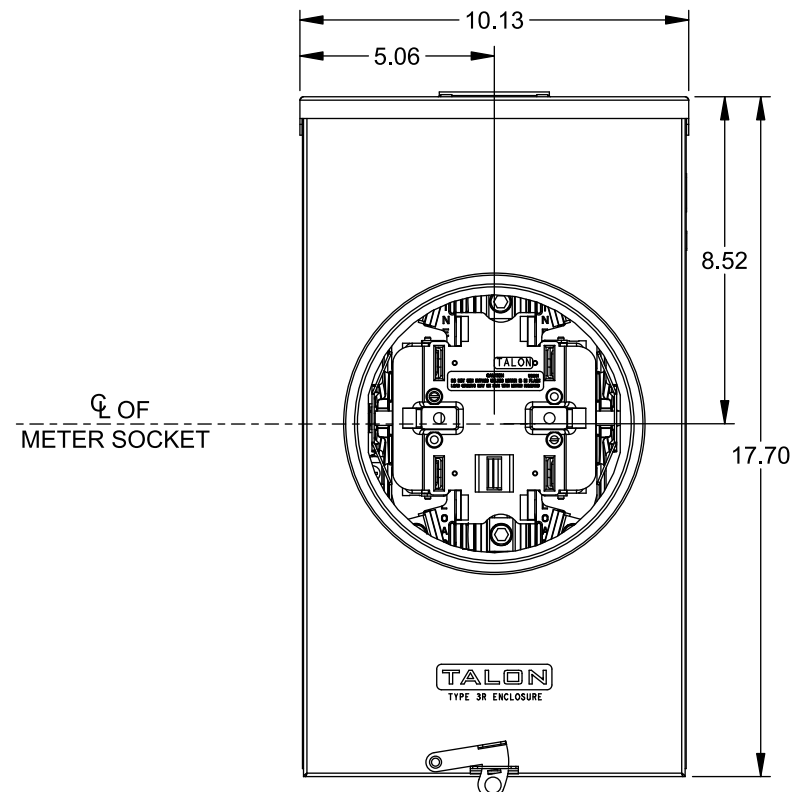

## Accessories

CONDUIT HUBS (RX Type)	
TRADE SIZE	CATALOG No.
1-1/4 INCH	EC38597 or H38597-2
1-1/2 INCH	EC38598 or H38598-2
2 INCH	EC38599 or H38599-2
2-1/2 INCH	EC38600 or H38600-2

Hub Cover Plate EC38595 or H38595-1

Meter Opening Cover Plate  
Cat No: H659-0162

## Connectors, Wire Sizes and Torques

CONNECTOR	WIRE SIZE	TORQUE
LINE, LOAD, NEUTRAL*	#6 - 350 kcmil	275 IN.-LBS.
GROUND	#14 - 2 AWG	45 IN.-LBS.

\* External Hex Drive 1/2"  
\* Internal Hex Drive 5/16"

VIEW SHOWN WITH COVER REMOVED

© 2015 Copyright Siemens Industry, Inc.

**TALON**  
**Meter Socket**

Description: **200A Cont, 5 Jaw, HQ-5L,  
600V AC, Painted Steel Enclosure**

JEL 8/30/15 | DO NOT SCALE DRAWING | Dwg No: **40005-01**