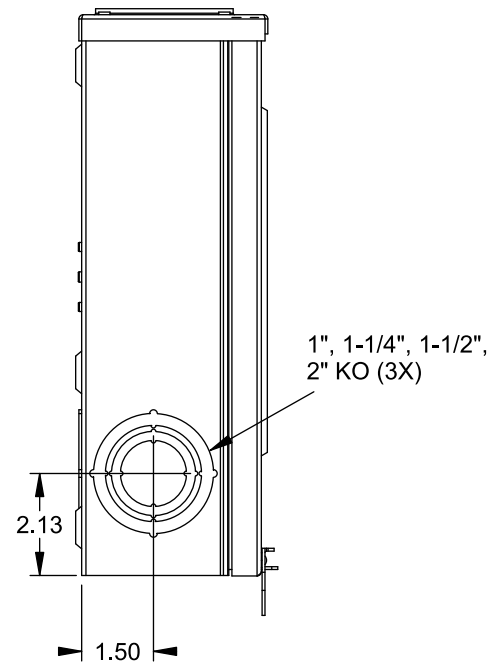

## Accessories

CONDUIT HUBS (RX Type)	
TRADE SIZE	CATALOG No.
1-1/4 INCH	EC38597 or H38597-2
1-1/2 INCH	EC38598 or H38598-2
2 INCH	EC38599 or H38599-2
2-1/2 INCH	EC38600 or H38600-2

Hub Cover Plate H38595-2

Meter Opening Cover Plate

Cat No: H659-0162

5th Jaw Kit

Cat. No: EC659-0121

## Connectors, Wire Sizes and Torques

CONNECTOR	WIRE SIZE	TORQUE
LINE, LOAD, NEUTRAL*	2/0 - 14 AWG	50 IN.-LBS.
GROUND	#2 - 14 AWG	50 IN.-LBS.

\* External Hex Drive 5/16"

TYPE RX (SMALL) HUB OPENING

VIEW SHOWN WITH COVER REMOVED

© 2015 Copyright Siemens Industry, Inc.

**TALON**  
**Meter Socket**

Description: **135A Cont, 4 Jaw, UAT1, 600V AC, Aluminum Enclosure**

JEL 8/30/15 DO NOT SCALE DRAWING Dwg No: **UAT131-0G**