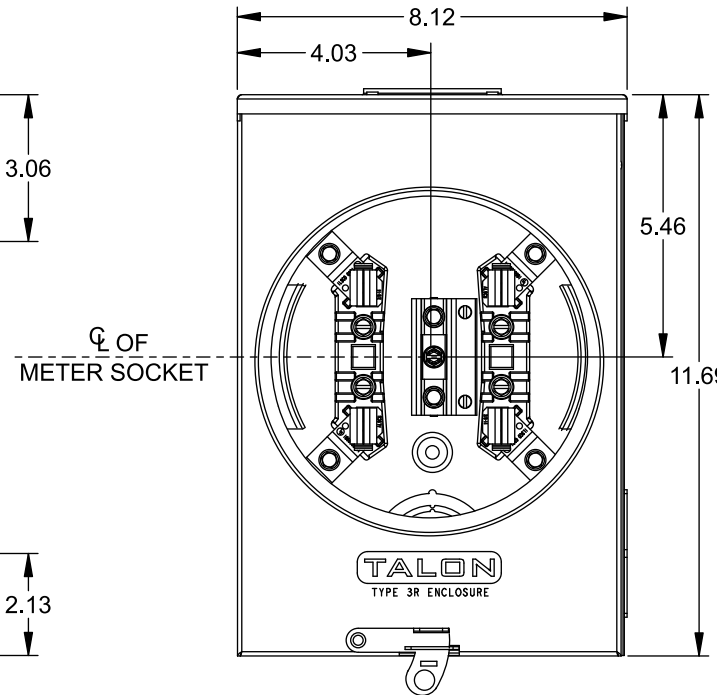

## Accessories

CONDUIT HUBS (RX Type)	
TRADE SIZE	CATALOG No.
1-1/4 INCH	EC38597 or H38597-2
1-1/2 INCH	EC38598 or H38598-2
2 INCH	EC38599 or H38599-2
2-1/2 INCH	EC38600 or H38600-2

Hub Cover Plate H38595-2

Meter Opening Cover Plate

Cat No: H659-0162

5th Jaw Kit

Cat. No: EC659-0121

## Connectors, Wire Sizes and Torques

CONNECTOR	WIRE SIZE	TORQUE
LINE, LOAD, NEUTRAL*	2/0 - 14 AWG	50 IN.-LBS.
GROUND	#2 - 14 AWG	50 IN.-LBS.

\* External Hex Drive 5/16"

TYPE RX (SMALL) HUB OPENING

VIEW SHOWN WITH COVER REMOVED

© 2015 Copyright Siemens Industry, Inc.

**TALON**  
**Meter Socket**

Description: **135A Cont, 4 Jaw, UAT1, 600V AC, Aluminum Enclosure**

JEL 8/30/15 DO NOT SCALE DRAWING Dwg No: **UAT131-0G**