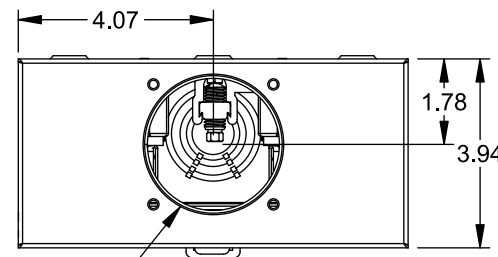

## Accessories

CONDUIT HUBS (RX Type)	
TRADE SIZE	CATALOG No.
1-1/4 INCH	EC38597 or H38597-2
1-1/2 INCH	EC38598 or H38598-2
2 INCH	EC38599 or H38599-2
2-1/2 INCH	EC38600 or H38600-2

Hub Cover Plate H38595-2

Meter Opening Cover Plate

Cat No: H659-0162

5th Jaw Kit

Cat. No: EC659-0121

## Connectors, Wire Sizes and Torques

CONNECTOR	WIRE SIZE	TORQUE
LINE, LOAD, NEUTRAL*	2/0 - 14 AWG	50 IN.-LBS.
GROUND	#2 - 14 AWG	50 IN.-LBS.

\* External Hex Drive 5/16"

TYPE RX (SMALL) HUB OPENING

VIEW SHOWN WITH COVER REMOVED

© 2015 Copyright Siemens Industry, Inc.

**TALON**  
**Meter Socket**

Description: **135A Cont, 4 Jaw, UAT1, 600V AC, Aluminum Enclosure**

JEL 8/30/15 DO NOT SCALE DRAWING Dwg No: **UAT131-0G**