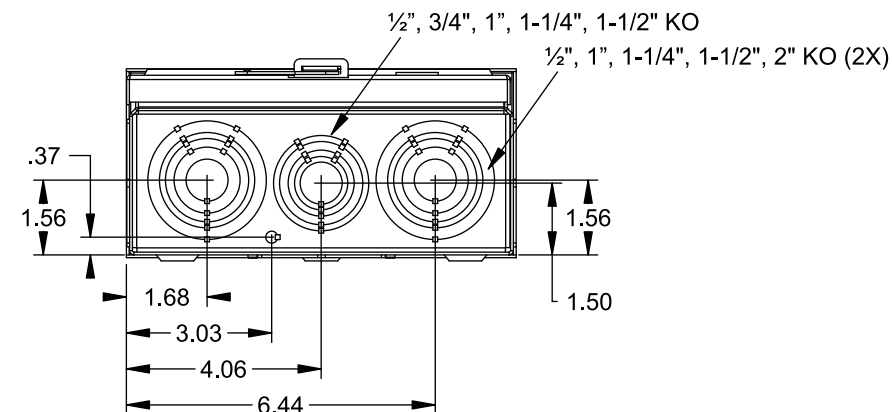

## Connectors, Wire Sizes and Torques

CONNECTOR	WIRE SIZE	TORQUE
LINE, LOAD, NEUTRAL*	2/0 - 14 AWG	50 IN.-LBS.
GROUND	#2 - 14 AWG	50 IN.-LBS.

\* External Hex Drive 5/16"

TYPE RX (SMALL) HUB OPENING

VIEW SHOWN WITH COVER REMOVED

© 2015 Copyright Siemens Industry, Inc.

**TALON**  
**Meter Socket**

Description: **135A Cont, 4 Jaw, UAT1, 600V AC, Aluminum Enclosure**

JEL 8/30/15 DO NOT SCALE DRAWING Dwg No: **UAT131-0G**