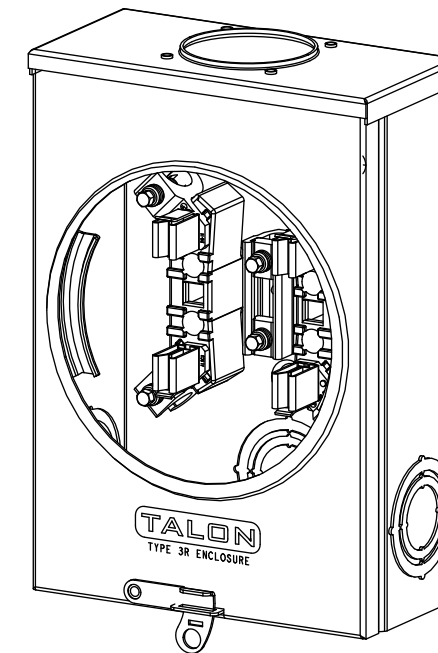

## Accessories

CONDUIT HUBS (RX Type)	
TRADE SIZE	CATALOG No.
1-1/4 INCH	EC38597 or H38597-2
1-1/2 INCH	EC38598 or H38598-2
2 INCH	EC38599 or H38599-2
2-1/2 INCH	EC38600 or H38600-2

Hub Cover Plate H38595-2

Meter Opening Cover Plate

Cat No: H659-0162

5th Jaw Kit

Cat. No: EC659-0121

## Connectors, Wire Sizes and Torques

CONNECTOR	WIRE SIZE	TORQUE
LINE, LOAD, NEUTRAL*	2/0 - 14 AWG	50 IN.-LBS.
GROUND	#2 - 14 AWG	50 IN.-LBS.

\* External Hex Drive 5/16"

TYPE RX (SMALL) HUB OPENING

VIEW SHOWN WITH COVER REMOVED

© 2015 Copyright Siemens Industry, Inc.

**TALON**  
**Meter Socket**

Description: **135A Cont, 4 Jaw, UAT1, 600V AC, Aluminum Enclosure**

JEL 8/30/15 DO NOT SCALE DRAWING Dwg No: **UAT131-0G**