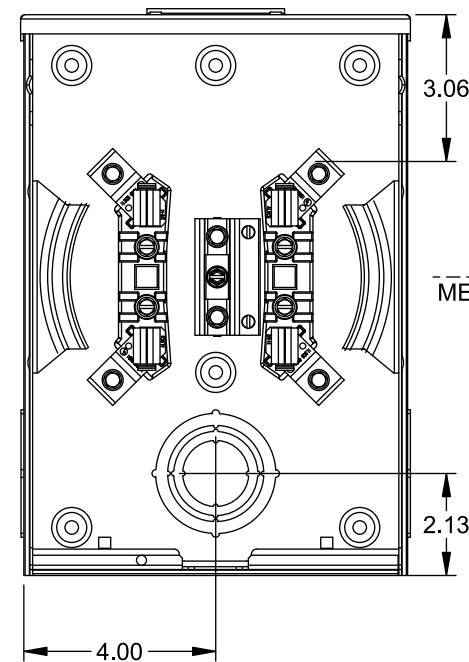

## Accessories

CONDUIT HUBS (RX Type)	
TRADE SIZE	CATALOG No.
1-1/4 INCH	EC38597 or H38597-2
1-1/2 INCH	EC38598 or H38598-2
2 INCH	EC38599 or H38599-2
2-1/2 INCH	EC38600 or H38600-2

Hub Cover Plate H38595-2

Meter Opening Cover Plate

Cat No: H659-0162

5th Jaw Kit

Cat. No: EC659-0121

## Connectors, Wire Sizes and Torques

CONNECTOR	WIRE SIZE	TORQUE
LINE, LOAD, NEUTRAL*	2/0 - 14 AWG	50 IN.-LBS.
GROUND	#2 - 14 AWG	50 IN.-LBS.

\* External Hex Drive 5/16"

TYPE RX (SMALL) HUB OPENING

VIEW SHOWN WITH COVER REMOVED

© 2015 Copyright Siemens Industry, Inc.

**TALON**  
**Meter Socket**

Description: **135A Cont, 4 Jaw, UAT1, 600V AC, Aluminum Enclosure**

JEL 8/30/15 DO NOT SCALE DRAWING Dwg No: **UAT131-0G**