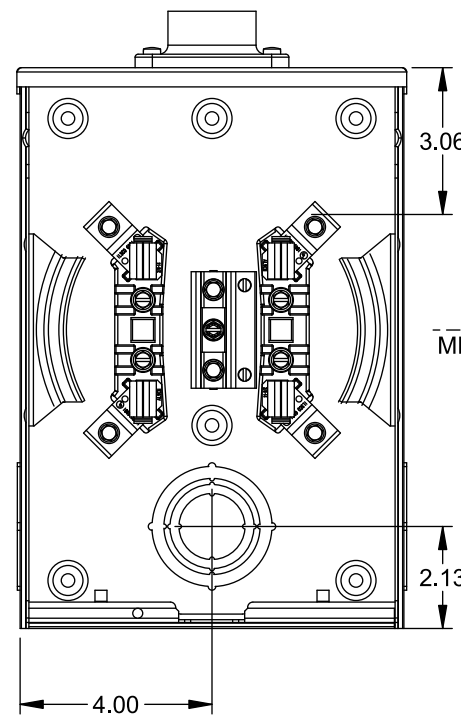

## Accessories

CONDUIT HUBS (RX Type)	
TRADE SIZE	CATALOG No.
1-1/4 INCH	EC38597 or H38597-2
1-1/2 INCH	EC38598 or H38598-2
2 INCH	EC38599 or H38599-2
2-1/2 INCH	EC38600 or H38600-2

Hub Cover Plate EC38595 or H38595-1

Meter Opening Cover Plate

Cat No: H659-0162

5th Jaw Kit

Cat. No: EC659-0121

## Connectors, Wire Sizes and Torques

CONNECTOR	WIRE SIZE	TORQUE
LINE, LOAD, NEUTRAL*	2/0 - 14 AWG	50 IN.-LBS.
GROUND	#2 - 14 AWG	50 IN.-LBS.

\* External Hex Drive 5/16"

1", 1-1/4", 1-1/2",  
2" KO (3X)

VIEW SHOWN WITH COVER REMOVED

CL OF  
METER SOCKET

TYPE RX (SMALL) HUB OPENING  
1-1/4" HUB INSTALLED

© 2015 Copyright Siemens Industry, Inc.

**TALON**

**Meter Socket**

Description: **135A Cont, 4 Jaw, UAT1,  
600V AC, Painted Steel Enclosure**