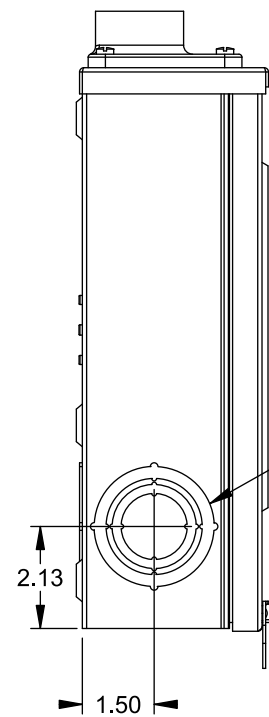

## Accessories

CONDUIT HUBS (RX Type)	
TRADE SIZE	CATALOG No.
1-1/4 INCH	EC38597 or H38597-2
1-1/2 INCH	EC38598 or H38598-2
2 INCH	EC38599 or H38599-2
2-1/2 INCH	EC38600 or H38600-2

Hub Cover Plate EC38595 or H38595-1

Meter Opening Cover Plate

Cat No: H659-0162

5th Jaw Kit

Cat. No: EC659-0121

## Connectors, Wire Sizes and Torques

CONNECTOR	WIRE SIZE	TORQUE
LINE, LOAD, NEUTRAL*	2/0 - 14 AWG	50 IN.-LBS.
GROUND	#2 - 14 AWG	50 IN.-LBS.

\* External Hex Drive 5/16"

1", 1-1/4", 1-1/2",  
2" KO (3X)

VIEW SHOWN WITH COVER REMOVED

CL OF  
METER SOCKET

TYPE RX (SMALL) HUB OPENING  
1-1/4" HUB INSTALLED

© 2015 Copyright Siemens Industry, Inc.

**TALON**

**Meter Socket**

Description: **135A Cont, 4 Jaw, UAT1,  
600V AC, Painted Steel Enclosure**