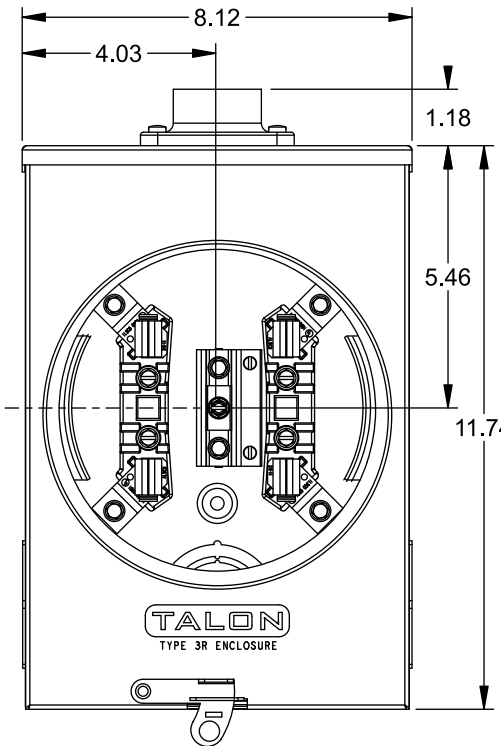

## Accessories

CONDUIT HUBS (RX Type)	
TRADE SIZE	CATALOG No.
1-1/4 INCH	EC38597 or H38597-2
1-1/2 INCH	EC38598 or H38598-2
2 INCH	EC38599 or H38599-2
2-1/2 INCH	EC38600 or H38600-2

Hub Cover Plate EC38595 or H38595-1

Meter Opening Cover Plate

Cat No: H659-0162

5th Jaw Kit

Cat. No: EC659-0121

## Connectors, Wire Sizes and Torques

CONNECTOR	WIRE SIZE	TORQUE
LINE, LOAD, NEUTRAL*	2/0 - 14 AWG	50 IN.-LBS.
GROUND	#2 - 14 AWG	50 IN.-LBS.

\* External Hex Drive 5/16"

1", 1-1/4", 1-1/2",  
2" KO (3X)

VIEW SHOWN WITH COVER REMOVED

CL OF  
METER SOCKET

TYPE RX (SMALL) HUB OPENING  
1-1/4" HUB INSTALLED

© 2015 Copyright Siemens Industry, Inc.

**TALON**

**Meter Socket**

Description: **135A Cont, 4 Jaw, UAT1,  
600V AC, Painted Steel Enclosure**