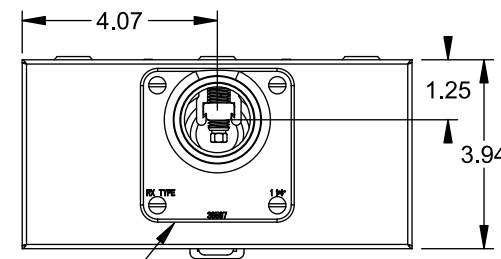

## Accessories

CONDUIT HUBS (RX Type)	
TRADE SIZE	CATALOG No.
1-1/4 INCH	EC38597 or H38597-2
1-1/2 INCH	EC38598 or H38598-2
2 INCH	EC38599 or H38599-2
2-1/2 INCH	EC38600 or H38600-2

Hub Cover Plate EC38595 or H38595-1

## Connectors, Wire Sizes and Torques

CONNECTOR	WIRE SIZE	TORQUE
LINE, LOAD, NEUTRAL*	2/0 - 14 AWG	50 IN.-LBS.
GROUND	#2 - 14 AWG	50 IN.-LBS.

\* External Hex Drive 5/16"

1", 1-1/4", 1-1/2",  
2" KO (3X)

VIEW SHOWN WITH COVER REMOVED

CL OF  
METER SOCKET

TYPE RX (SMALL) HUB OPENING  
1-1/4" HUB INSTALLED

© 2015 Copyright Siemens Industry, Inc.

**TALON**

**Meter Socket**

Description: **135A Cont, 4 Jaw, UAT1,  
600V AC, Painted Steel Enclosure**