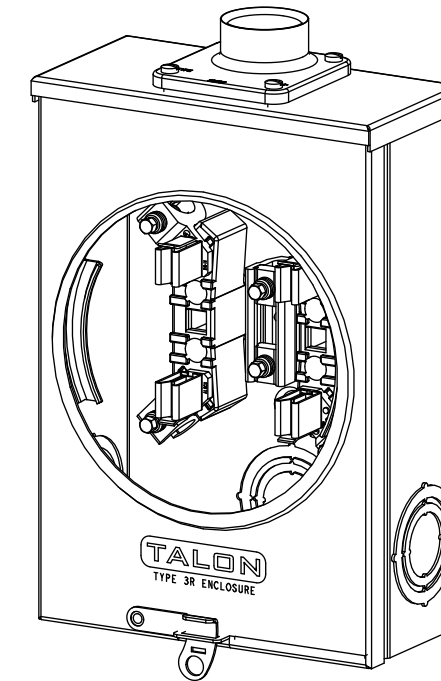

## Accessories

CONDUIT HUBS (RX Type)	
TRADE SIZE	CATALOG No.
1-1/4 INCH	EC38597 or H38597-2
1-1/2 INCH	EC38598 or H38598-2
2 INCH	EC38599 or H38599-2
2-1/2 INCH	EC38600 or H38600-2

Hub Cover Plate EC38595 or H38595-1

Meter Opening Cover Plate

Cat No: H659-0162

5th Jaw Kit

Cat. No: EC659-0121

## Connectors, Wire Sizes and Torques

CONNECTOR	WIRE SIZE	TORQUE
LINE, LOAD, NEUTRAL*	2/0 - 14 AWG	50 IN.-LBS.
GROUND	#2 - 14 AWG	50 IN.-LBS.

\* External Hex Drive 5/16"

1", 1-1/4", 1-1/2",  
2" KO (3X)

VIEW SHOWN WITH COVER REMOVED

CL OF  
METER SOCKET

TYPE RX (SMALL) HUB OPENING  
1-1/4" HUB INSTALLED

© 2015 Copyright Siemens Industry, Inc.

**TALON**

**Meter Socket**

Description: **135A Cont, 4 Jaw, UAT1,  
600V AC, Painted Steel Enclosure**