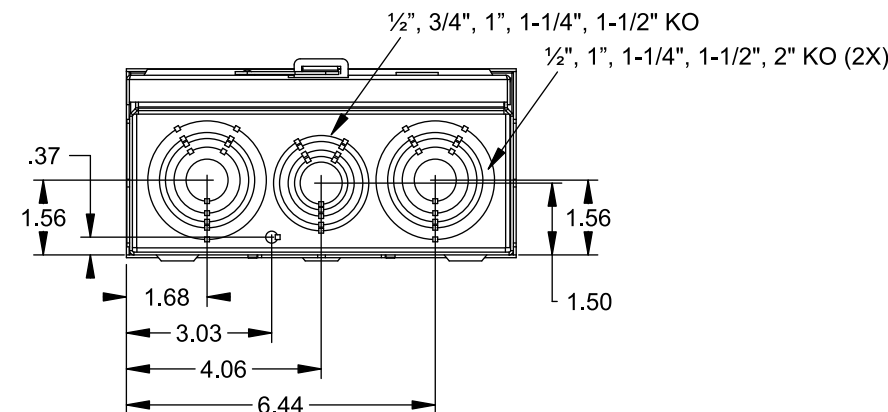

## Connectors, Wire Sizes and Torques

CONNECTOR	WIRE SIZE	TORQUE
LINE, LOAD, NEUTRAL*	2/0 - 14 AWG	50 IN.-LBS.
GROUND	#2 - 14 AWG	50 IN.-LBS.

\* External Hex Drive 5/16"

1", 1-1/4", 1-1/2",  
2" KO (3X)

VIEW SHOWN WITH COVER REMOVED

CL OF  
METER SOCKET

TYPE RX (SMALL) HUB OPENING  
1-1/4" HUB INSTALLED

© 2015 Copyright Siemens Industry, Inc.

**TALON**

**Meter Socket**

Description: **135A Cont, 4 Jaw, UAT1,  
600V AC, Painted Steel Enclosure**