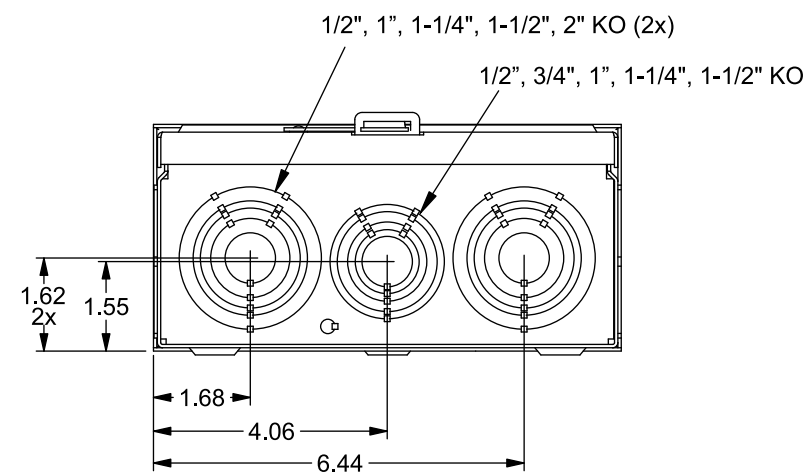

Catalog Number: UAT111-0GIN

Features and Ratings

- Ringless Type Meter Socket
- 135A Continuous, 135A Max., 600V AC
- Outdoor Enclosure (NEMA Type 3R)
- Painted Steel Enclosure
- 1 Phase, 3 Wire
- 4 Jaw, Ringless Type Meter Socket
- Isolated Neutral
- Meter Socket Type UAT1
- For Overhead & Underground Service
- RX Type Hub Opening

TYPE RX (SMALL) HUB OPENING

Accessories

CONDUIT HUBS (RX Type)	
TRADE SIZE	CATALOG No.
1-1/4 INCH	EC38597 or H38597-2
1-1/2 INCH	EC38598 or H38598-2
2 INCH	EC38599 or H38599-2
2-1/2 INCH	EC38600 or H38600-2
Hub Cover Plate	EC38595 or H38595-1

Meter Opening Cover Plate
 Cat No: H659-0162
 5th Jaw Kit
 Cat. No: EC659-0121

Connectors, Wire Sizes and Torques

CONNECTOR	WIRE SIZE	TORQUE
LINE, LOAD*	2/0 - 14 AWG	50 IN.-LBS.
NEUTRAL	#4 - 2/0 AWG	110 IN.-LBS.
GROUND	#2 - 14 AWG	50 IN.-LBS.

* External Hex Drive 5/16"

VIEW SHOWN WITH COVER REMOVED

© 2017 Copyright Siemens Industry, Inc.

TALON
Meter Socket

Description:
**135A Cont, 4 Jaw, UAT1, 600V AC,
 Isolated Neutral, Painted Steel Enclosure**