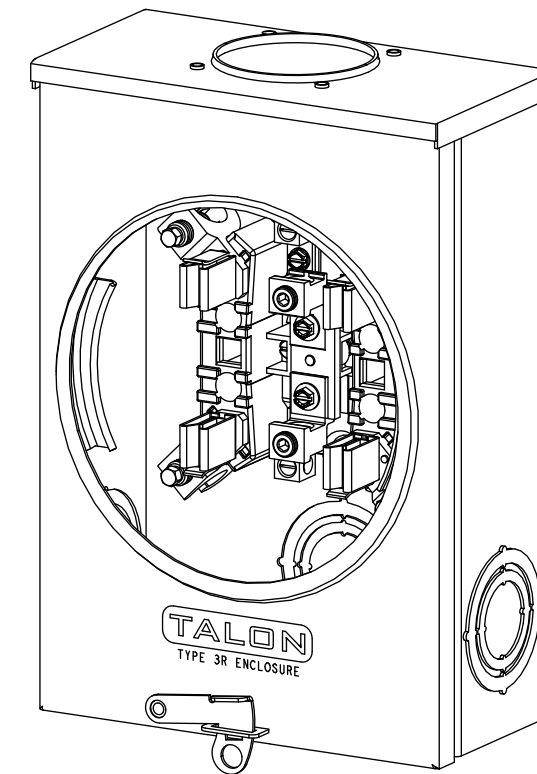

Catalog Number: UAT111-0GIN

Features and Ratings

- Ringless Type Meter Socket
- 135A Continuous, 135A Max., 600V AC
- Outdoor Enclosure (NEMA Type 3R)
- Painted Steel Enclosure
- 1 Phase, 3 Wire
- 4 Jaw, Ringless Type Meter Socket
- Isolated Neutral
- Meter Socket Type UAT1
- For Overhead & Underground Service
- RX Type Hub Opening

TYPE RX (SMALL) HUB OPENING

Accessories

CONDUIT HUBS (RX Type)	
TRADE SIZE	CATALOG No.
1-1/4 INCH	EC38597 or H38597-2
1-1/2 INCH	EC38598 or H38598-2
2 INCH	EC38599 or H38599-2
2-1/2 INCH	EC38600 or H38600-2
Hub Cover Plate	EC38595 or H38595-1

Meter Opening Cover Plate
 Cat No: H659-0162
 5th Jaw Kit
 Cat. No: EC659-0121

Connectors, Wire Sizes and Torques

CONNECTOR	WIRE SIZE	TORQUE
LINE, LOAD*	2/0 - 14 AWG	50 IN.-LBS.
NEUTRAL	#4 - 2/0 AWG	110 IN.-LBS.
GROUND	#2 - 14 AWG	50 IN.-LBS.

* External Hex Drive 5/16"

VIEW SHOWN WITH COVER REMOVED

© 2017 Copyright Siemens Industry, Inc.

TALON
Meter Socket

Description:
**135A Cont, 4 Jaw, UAT1, 600V AC,
 Isolated Neutral, Painted Steel Enclosure**