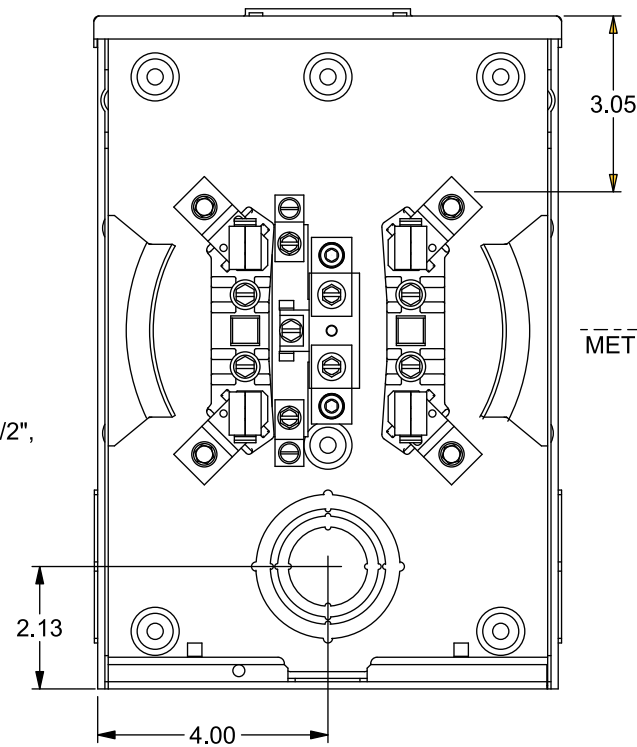

Catalog Number: UAT111-0GIN

Features and Ratings

- Ringless Type Meter Socket
- 135A Continuous, 135A Max., 600V AC
- Outdoor Enclosure (NEMA Type 3R)
- Painted Steel Enclosure
- 1 Phase, 3 Wire
- 4 Jaw, Ringless Type Meter Socket
- Isolated Neutral
- Meter Socket Type UAT1
- For Overhead & Underground Service
- RX Type Hub Opening

TYPE RX (SMALL) HUB OPENING

Accessories

CONDUIT HUBS (RX Type)	
TRADE SIZE	CATALOG No.
1-1/4 INCH	EC38597 or H38597-2
1-1/2 INCH	EC38598 or H38598-2
2 INCH	EC38599 or H38599-2
2-1/2 INCH	EC38600 or H38600-2
Hub Cover Plate	EC38595 or H38595-1

Meter Opening Cover Plate
 Cat No: H659-0162
 5th Jaw Kit
 Cat. No: EC659-0121

Connectors, Wire Sizes and Torques

CONNECTOR	WIRE SIZE	TORQUE
LINE, LOAD*	2/0 - 14 AWG	50 IN.-LBS.
NEUTRAL	#4 - 2/0 AWG	110 IN.-LBS.
GROUND	#2 - 14 AWG	50 IN.-LBS.

* External Hex Drive 5/16"

VIEW SHOWN WITH COVER REMOVED

© 2017 Copyright Siemens Industry, Inc.

TALON
Meter Socket

Description:
**135A Cont, 4 Jaw, UAT1, 600V AC,
 Isolated Neutral, Painted Steel Enclosure**