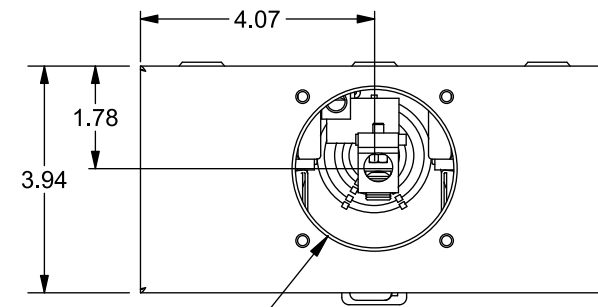

Catalog Number: UAT111-0GIN

Features and Ratings

- Ringless Type Meter Socket
- 135A Continuous, 135A Max., 600V AC
- Outdoor Enclosure (NEMA Type 3R)
- Painted Steel Enclosure
- 1 Phase, 3 Wire
- 4 Jaw, Ringless Type Meter Socket
- Isolated Neutral
- Meter Socket Type UAT1
- For Overhead & Underground Service
- RX Type Hub Opening

TYPE RX (SMALL) HUB OPENING

Accessories

CONDUIT HUBS (RX Type)	
TRADE SIZE	CATALOG No.
1-1/4 INCH	EC38597 or H38597-2
1-1/2 INCH	EC38598 or H38598-2
2 INCH	EC38599 or H38599-2
2-1/2 INCH	EC38600 or H38600-2
Hub Cover Plate	EC38595 or H38595-1

Meter Opening Cover Plate
 Cat No: H659-0162
 5th Jaw Kit
 Cat. No: EC659-0121

Connectors, Wire Sizes and Torques

CONNECTOR	WIRE SIZE	TORQUE
LINE, LOAD*	2/0 - 14 AWG	50 IN.-LBS.
NEUTRAL	#4 - 2/0 AWG	110 IN.-LBS.
GROUND	#2 - 14 AWG	50 IN.-LBS.

* External Hex Drive 5/16"

VIEW SHOWN WITH COVER REMOVED

© 2017 Copyright Siemens Industry, Inc.

TALON
Meter Socket

Description:
**135A Cont, 4 Jaw, UAT1, 600V AC,
 Isolated Neutral, Painted Steel Enclosure**