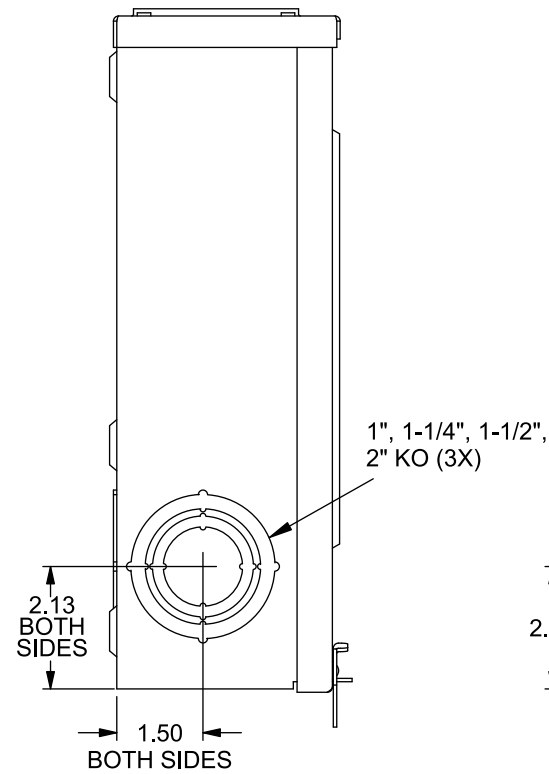

Catalog Number: UAT111-0GIN

Features and Ratings

- Ringless Type Meter Socket
- 135A Continuous, 135A Max., 600V AC
- Outdoor Enclosure (NEMA Type 3R)
- Painted Steel Enclosure
- 1 Phase, 3 Wire
- 4 Jaw, Ringless Type Meter Socket
- Isolated Neutral
- Meter Socket Type UAT1
- For Overhead & Underground Service
- RX Type Hub Opening

TYPE RX (SMALL) HUB OPENING

Accessories

CONDUIT HUBS (RX Type)	
TRADE SIZE	CATALOG No.
1-1/4 INCH	EC38597 or H38597-2
1-1/2 INCH	EC38598 or H38598-2
2 INCH	EC38599 or H38599-2
2-1/2 INCH	EC38600 or H38600-2
Hub Cover Plate	EC38595 or H38595-1

Meter Opening Cover Plate
 Cat No: H659-0162
 5th Jaw Kit
 Cat. No: EC659-0121

Connectors, Wire Sizes and Torques

CONNECTOR	WIRE SIZE	TORQUE
LINE, LOAD*	2/0 - 14 AWG	50 IN.-LBS.
NEUTRAL	#4 - 2/0 AWG	110 IN.-LBS.
GROUND	#2 - 14 AWG	50 IN.-LBS.

* External Hex Drive 5/16"

VIEW SHOWN WITH COVER REMOVED

© 2017 Copyright Siemens Industry, Inc.

TALON
Meter Socket

Description:
**135A Cont, 4 Jaw, UAT1, 600V AC,
 Isolated Neutral, Painted Steel Enclosure**