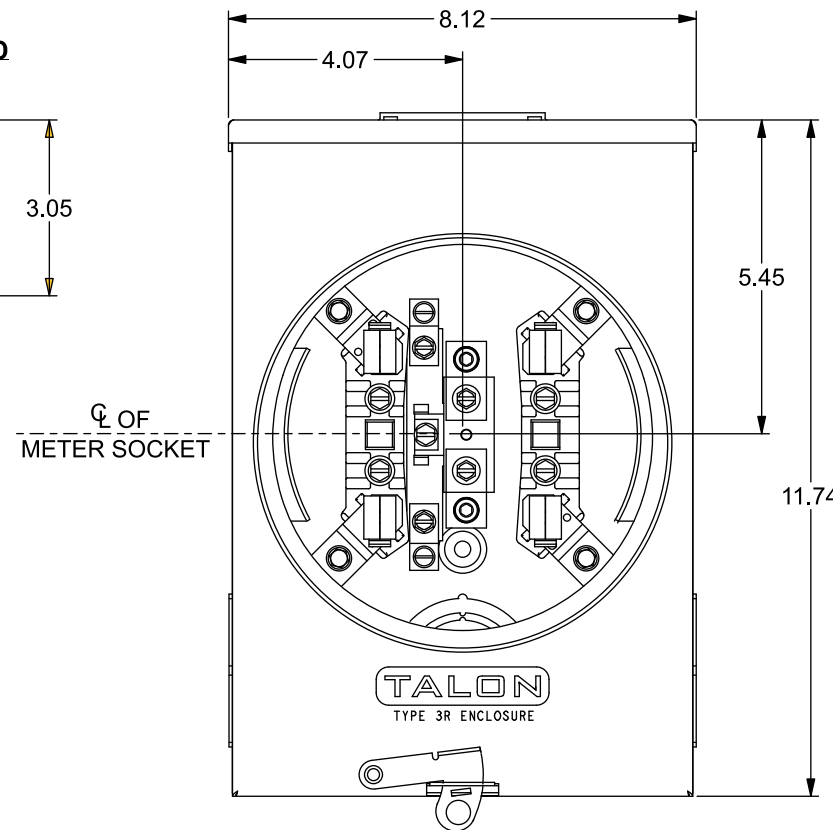

Catalog Number: UAT111-0GIN

Features and Ratings

- Ringless Type Meter Socket
- 135A Continuous, 135A Max., 600V AC
- Outdoor Enclosure (NEMA Type 3R)
- Painted Steel Enclosure
- 1 Phase, 3 Wire
- 4 Jaw, Ringless Type Meter Socket
- Isolated Neutral
- Meter Socket Type UAT1
- For Overhead & Underground Service
- RX Type Hub Opening

TYPE RX (SMALL) HUB OPENING

Accessories

CONDUIT HUBS (RX Type)	
TRADE SIZE	CATALOG No.
1-1/4 INCH	EC38597 or H38597-2
1-1/2 INCH	EC38598 or H38598-2
2 INCH	EC38599 or H38599-2
2-1/2 INCH	EC38600 or H38600-2
Hub Cover Plate	EC38595 or H38595-1

Meter Opening Cover Plate
 Cat No: H659-0162
 5th Jaw Kit
 Cat. No: EC659-0121

Connectors, Wire Sizes and Torques

CONNECTOR	WIRE SIZE	TORQUE
LINE, LOAD*	2/0 - 14 AWG	50 IN.-LBS.
NEUTRAL	#4 - 2/0 AWG	110 IN.-LBS.
GROUND	#2 - 14 AWG	50 IN.-LBS.

* External Hex Drive 5/16"

VIEW SHOWN WITH COVER REMOVED

© 2017 Copyright Siemens Industry, Inc.

TALON
Meter Socket

Description:
**135A Cont, 4 Jaw, UAT1, 600V AC,
 Isolated Neutral, Painted Steel Enclosure**