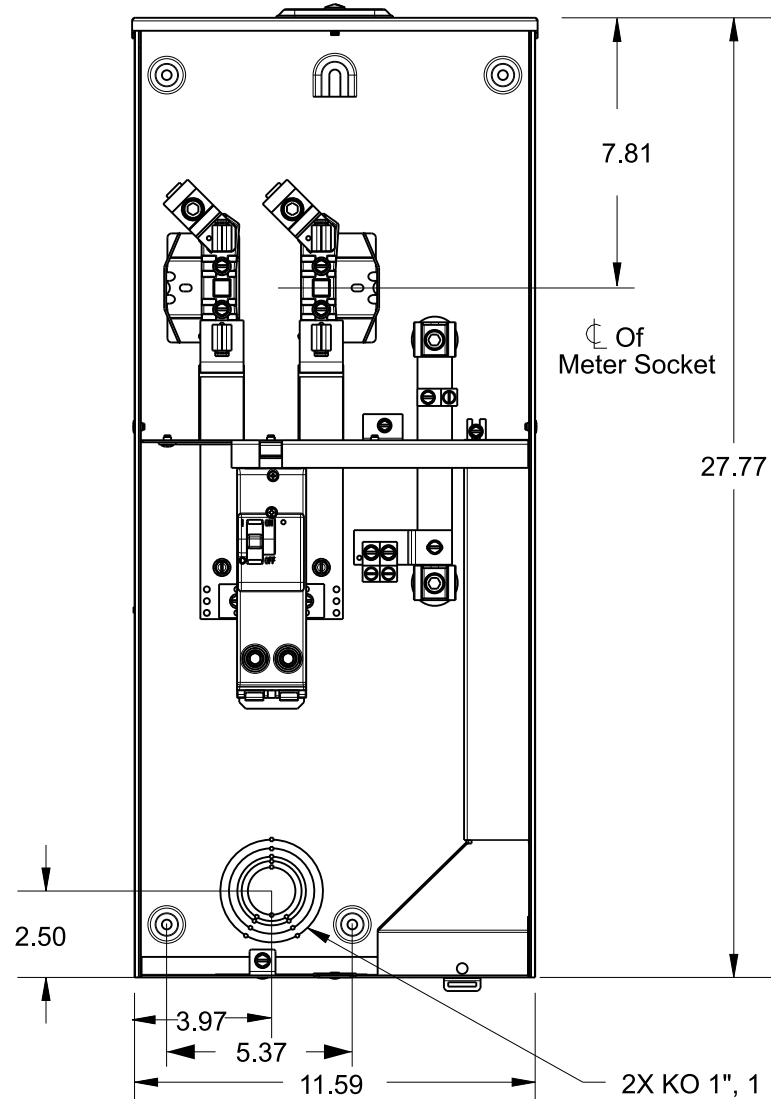

Catalog Number: UAB417-200

Features and Ratings

- Ringless Meter Cover
- 1 Phase, 3 Wire, 240 VAC
- Painted G90 Steel
- 200A Breaker Factory Installed
- Meter Socket Rating: 200A Continuous
- 4 Jaw Meter Socket, Ringless Type Meter Cover
- 10,000 AIC Max. Rated (See Wiring Diagram for Details)
- For Overhead or Underground Service
- RX Type Hubs on Top End Wall

TYPE RX (SMALL) HUB PROVISION
COVERPLATE INSTALLED (NOT SHOWN)

Accessories

TYPE RX HUBS	
Trade size (in)	Catalog number
1 1/4"	EC38597 or H38597-2
1 1/2"	EC38598 or H38598-2
2"	EC38599 or H38599-2
2 1/2"	EC38600 or H38600-2
Closure plate	EC38595 or H38595-1

Siemens Industry, Inc.		
Meter/Breaker Combination		
Description:		
200A, OH/UG, Ringless, Painted G90 Steel		
NH 10/12/15	DO NOT SCALE DRAWING	Dwg. No. UAB417-200