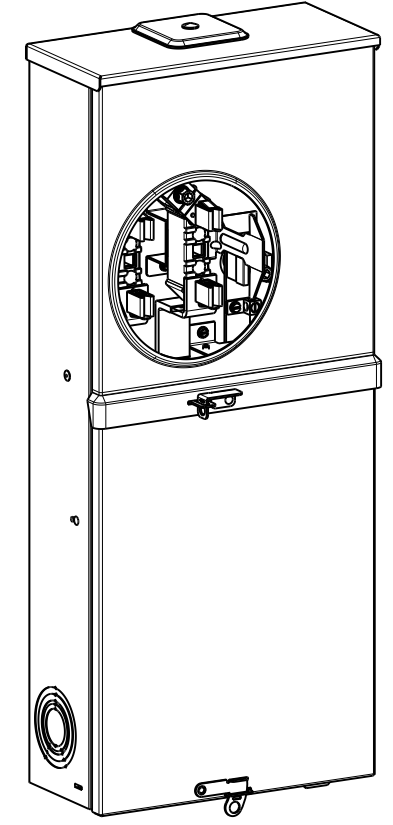

Catalog Number: UAB417-200

Features and Ratings

- Ringless Meter Cover
- 1 Phase, 3 Wire, 240 VAC
- Painted G90 Steel
- 200A Breaker Factory Installed
- Meter Socket Rating: 200A Continuous
- 4 Jaw Meter Socket, Ringless Type Meter Cover
- 10,000 AIC Max. Rated (See Wiring Diagram for Details)
- For Overhead or Underground Service
- RX Type Hubs on Top End Wall

TYPE RX (SMALL) HUB PROVISION
COVERPLATE INSTALLED (NOT SHOWN)

Accessories

TYPE RX HUBS	
Trade size (in)	Catalog number
1 1/4"	EC38597 or H38597-2
1 1/2"	EC38598 or H38598-2
2"	EC38599 or H38599-2
2 1/2"	EC38600 or H38600-2
Closure plate	EC38595 or H38595-1