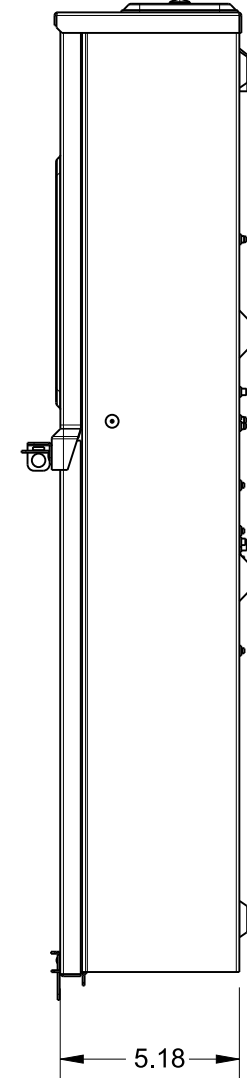

Catalog Number: UAB417-200

Features and Ratings

- Ringless Meter Cover
- 1 Phase, 3 Wire, 240 VAC
- Painted G90 Steel
- 200A Breaker Factory Installed
- Meter Socket Rating: 200A Continuous
- 4 Jaw Meter Socket, Ringless Type Meter Cover
- 10,000 AIC Max. Rated (See Wiring Diagram for Details)
- For Overhead or Underground Service
- RX Type Hubs on Top End Wall

TYPE RX (SMALL) HUB PROVISION
COVERPLATE INSTALLED (NOT SHOWN)

Accessories

TYPE RX HUBS	
Trade size (in)	Catalog number
1 1/4"	EC38597 or H38597-2
1 1/2"	EC38598 or H38598-2
2"	EC38599 or H38599-2
2 1/2"	EC38600 or H38600-2
Closure plate	EC38595 or H38595-1