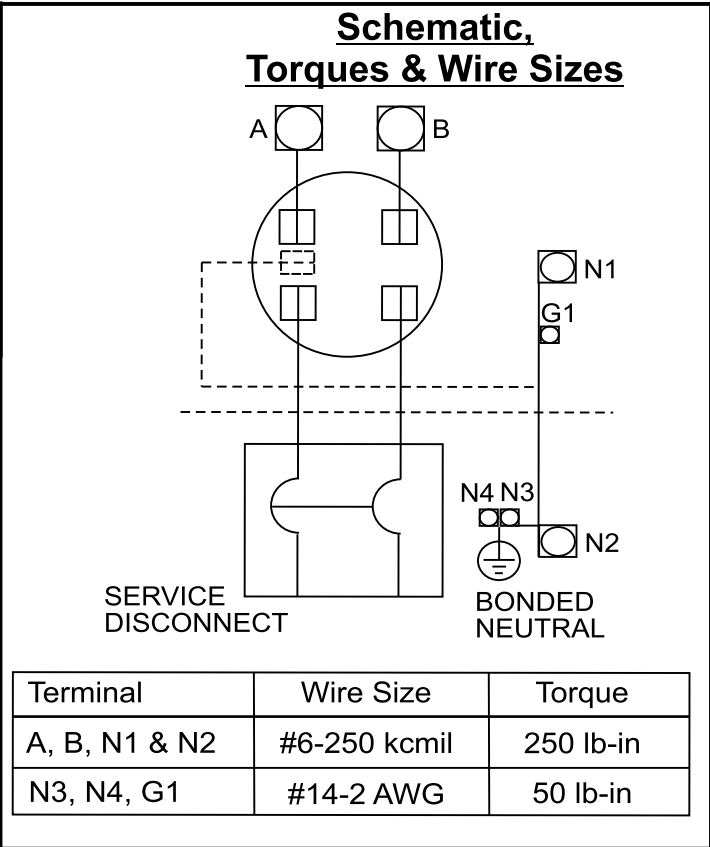

Catalog Number: UAB417-200

Features and Ratings

- Ringless Meter Cover
- 1 Phase, 3 Wire, 240 VAC
- Painted G90 Steel
- 200A Breaker Factory Installed
- Meter Socket Rating: 200A Continuous
- 4 Jaw Meter Socket, Ringless Type Meter Cover
- 10,000 AIC Max. Rated (See Wiring Diagram for Details)
- For Overhead or Underground Service
- RX Type Hubs on Top End Wall

TYPE RX (SMALL) HUB PROVISION
COVERPLATE INSTALLED (NOT SHOWN)

Accessories

TYPE RX HUBS	
Trade size (in)	Catalog number
1 1/4"	EC38597 or H38597-2
1 1/2"	EC38598 or H38598-2
2"	EC38599 or H38599-2
2 1/2"	EC38600 or H38600-2
Closure plate	EC38595 or H38595-1

Siemens Industry, Inc.		
Meter/Breaker Combination		
Description:		
200A, OH/UG, Ringless, Painted G90 Steel		
NH 10/12/15	DO NOT SCALE DRAWING	Dwg. No. UAB417-200