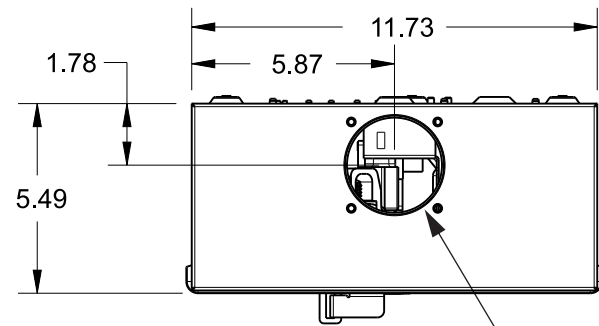

Catalog Number: UAB417-200

Features and Ratings

- Ringless Meter Cover
- 1 Phase, 3 Wire, 240 VAC
- Painted G90 Steel
- 200A Breaker Factory Installed
- Meter Socket Rating: 200A Continuous
- 4 Jaw Meter Socket, Ringless Type Meter Cover
- 10,000 AIC Max. Rated (See Wiring Diagram for Details)
- For Overhead or Underground Service
- RX Type Hubs on Top End Wall

TYPE RX (SMALL) HUB PROVISION
COVERPLATE INSTALLED (NOT SHOWN)

Accessories

TYPE RX HUBS	
Trade size (in)	Catalog number
1 1/4"	EC38597 or H38597-2
1 1/2"	EC38598 or H38598-2
2"	EC38599 or H38599-2
2 1/2"	EC38600 or H38600-2
Closure plate	EC38595 or H38595-1

Siemens Industry, Inc.		
Meter/Breaker Combination		
Description:		
200A, OH/UG, Ringless, Painted G90 Steel		
NH 10/12/15	DO NOT SCALE DRAWING	Dwg. No. UAB417-200