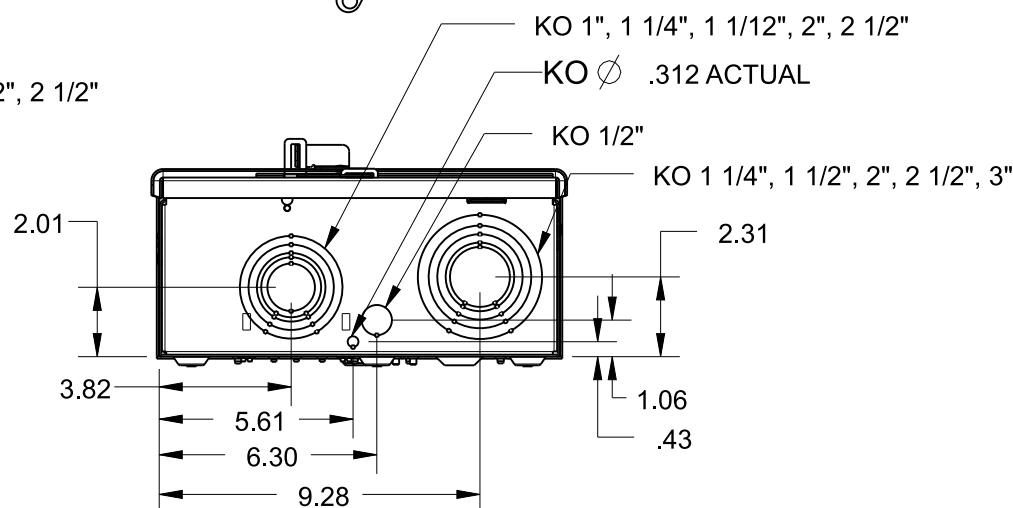

Catalog Number: UAB417-200

Features and Ratings

- Ringless Meter Cover
- 1 Phase, 3 Wire, 240 VAC
- Painted G90 Steel
- 200A Breaker Factory Installed
- Meter Socket Rating: 200A Continuous
- 4 Jaw Meter Socket, Ringless Type Meter Cover
- 10,000 AIC Max. Rated (See Wiring Diagram for Details)
- For Overhead or Underground Service
- RX Type Hubs on Top End Wall

TYPE RX (SMALL) HUB PROVISION
COVERPLATE INSTALLED (NOT SHOWN)

Accessories

TYPE RX HUBS	
Trade size (in)	Catalog number
1 1/4"	EC38597 or H38597-2
1 1/2"	EC38598 or H38598-2
2"	EC38599 or H38599-2
2 1/2"	EC38600 or H38600-2
Closure plate	EC38595 or H38595-1

Siemens Industry, Inc.		
Meter/Breaker Combination		
Description:		
200A, OH/UG, Ringless, Painted G90 Steel		
NH 10/12/15	DO NOT SCALE DRAWING	Dwg. No. UAB417-200