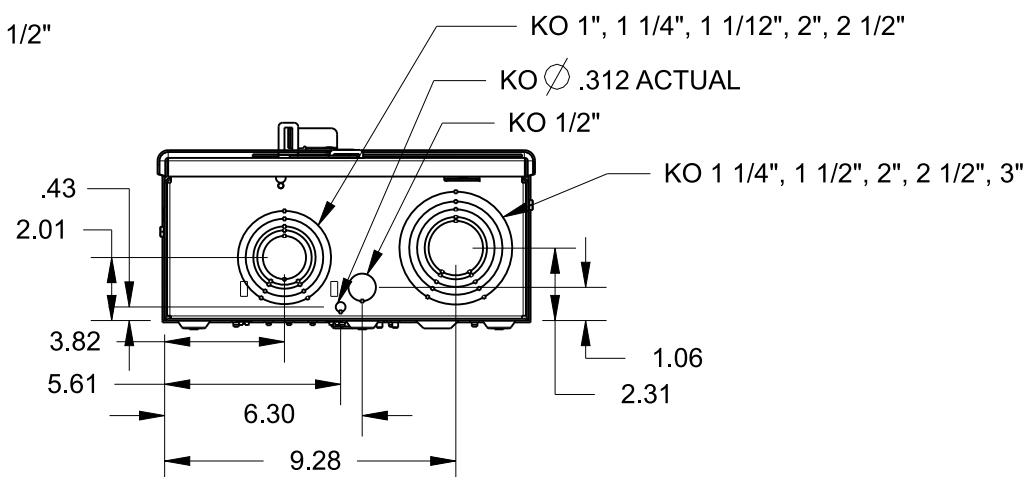

Catalog Number: UAB417-150

Features and Ratings

- Ringless Meter Cover
- 1 Phase, 3 Wire, 240 VAC
- Painted G90 Steel
- 200A Breaker Factory Installed
- Meter Socket Rating: 200A Continuous
- 4 Jaw Meter Socket, Ringless Type Meter Cover
- 10,000 AIC Max. Rated (See Wiring Diagram for Details)
- For Overhead or Underground Service
- RX Type Hubs on Top End Wall

TYPE RX (SMALL) HUB PROVISION
COVERPLATE INSTALLED (NOT SHOWN)

Accessories

TYPE RX HUBS	
Trade size (in)	Catalog number
1 1/4"	EC38597 or H38597-2
1 1/2"	EC38598 or H38598-2
2"	EC38599 or H38599-2
2 1/2"	EC38600 or H38600-2
Closure plate	EC38595 or H38595-1

Siemens Industry, Inc.		
Meter/Breaker Combination		
Description:		
200A, OH/UG, Ringless, Painted G90 Steel		
NH 10/12/15	DO NOT SCALE DRAWING	Dwg. No. UAB417-150