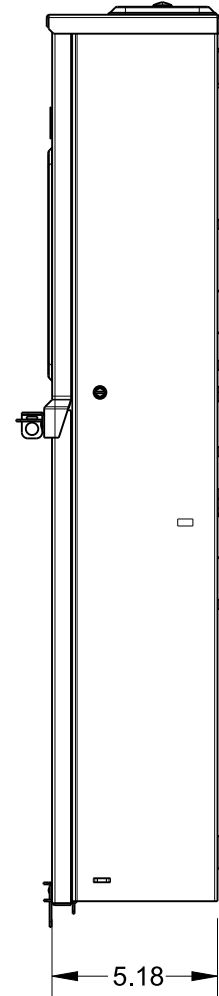

Catalog Number: UAB417-150

Features and Ratings

- Ringless Meter Cover
- 1 Phase, 3 Wire, 240 VAC
- Painted G90 Steel
- 200A Breaker Factory Installed
- Meter Socket Rating: 200A Continuous
- 4 Jaw Meter Socket, Ringless Type Meter Cover
- 10,000 AIC Max. Rated (See Wiring Diagram for Details)
- For Overhead or Underground Service
- RX Type Hubs on Top End Wall

TYPE RX (SMALL) HUB PROVISION
COVERPLATE INSTALLED (NOT SHOWN)

Accessories

TYPE RX HUBS	
Trade size (in)	Catalog number
1 1/4"	EC38597 or H38597-2
1 1/2"	EC38598 or H38598-2
2"	EC38599 or H38599-2
2 1/2"	EC38600 or H38600-2
Closure plate	EC38595 or H38595-1