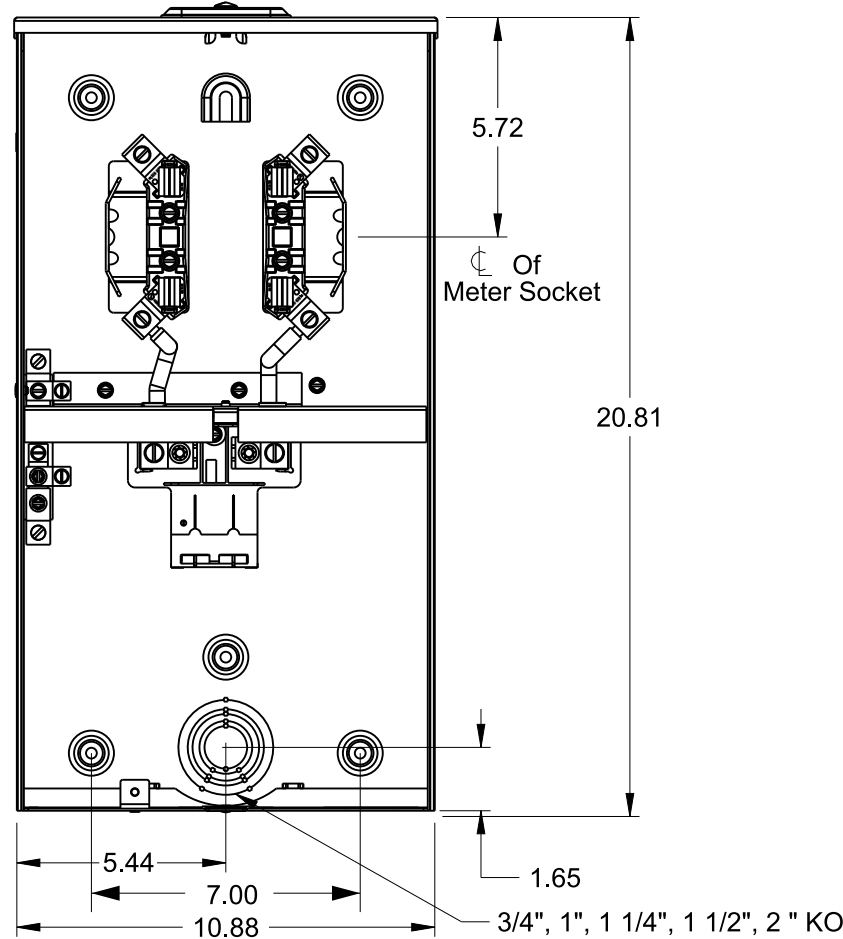

TYPE RX (SMALL) HUB PROVISION  
COVERPLATE INSTALLED (NOT SHOWN)

### TYPE RX HUBS

Trade size (in)	Catalog number
1 1/4"	EC38597 or H38597-2
1 1/2"	EC38598 or H38598-2
2"	EC38599 or H38599-2
2 1/2"	EC38600 or H38600-2
Closure plate...	EC38595 or H38595-1

## Schematic, Torques & Wire Sizes

Terminal	Wire Size	Torque
A, B, N1 & N2	#14-2/0 AWG	50 lb-in
G	#14-2 AWG	50 lb-in

Siemens Industry, Inc.

**Meter/Breaker Combination**

Description:  
**100A, OH/UG, Ringless,  
Painted G90 Steel**