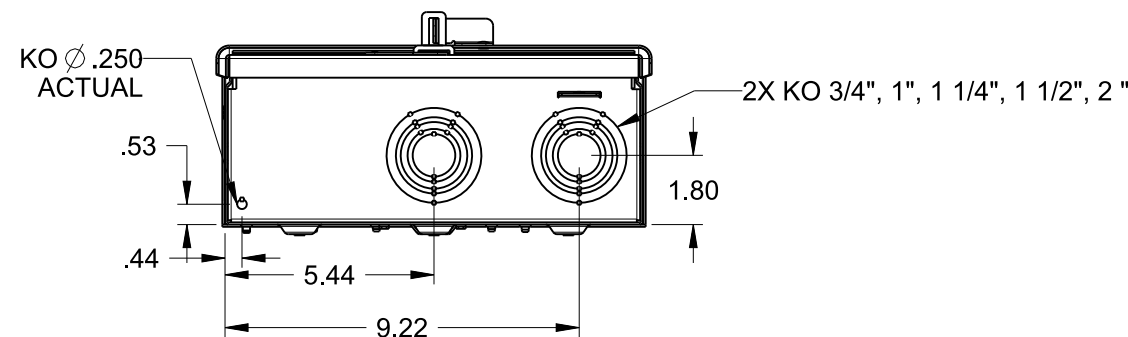

### TYPE RX HUBS

Trade size (in)	Catalog number
1 1/4"	EC38597 or H38597-2
1 1/2"	EC38598 or H38598-2
2"	EC38599 or H38599-2
2 1/2"	EC38600 or H38600-2
Closure plate...	EC38595 or H38595-1

## Schematic, Torques & Wire Sizes

Terminal	Wire Size	Torque
A, B, N1 & N2	#14-2/0 AWG	50 lb-in
G	#14-2 AWG	50 lb-in

Siemens Industry, Inc.

**Meter/Breaker Combination**

Description:  
**100A, OH/UG, Ringless,  
Painted G90 Steel**