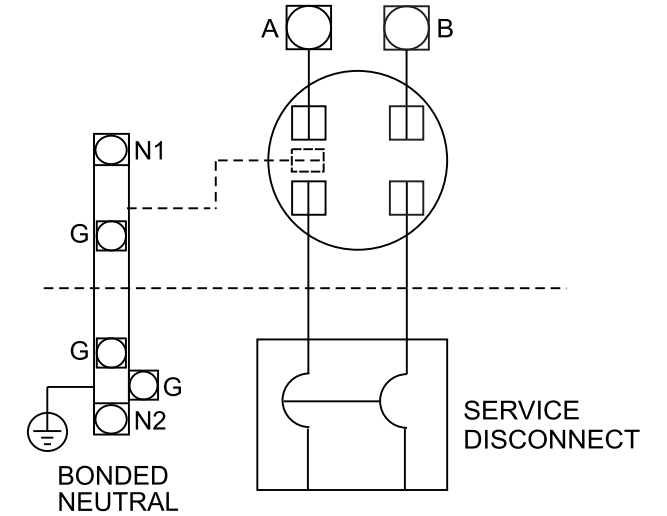

## Features and Ratings

- Ringless Meter Cover
- 1 Phase, 3 Wire, 240 VAC
- Painted G90 Steel
- 100A Breaker Factory Installed
- Meter Socket Rating: 100A Continuous
- 4 Jaw Meter Socket, Ringless Type Meter Cover
- 10,000 AIC Max. Rated (See Wiring Diagram for Details)
- For Overhead or Underground Service
- RX Type Hubs on Top End Wall

TYPE RX (SMALL) HUB PROVISION  
COVERPLATE INSTALLED (NOT SHOWN)

### TYPE RX HUBS

Trade size (in)	Catalog number
1 1/4"	EC38597 or H38597-2
1 1/2"	EC38598 or H38598-2
2"	EC38599 or H38599-2
2 1/2"	EC38600 or H38600-2
Closure plate...	EC38595 or H38595-1

## Schematic, Torques & Wire Sizes

Terminal	Wire Size	Torque
A, B, N1 & N2	#14-2/0 AWG	50 lb-in
G	#14-2 AWG	50 lb-in

Siemens Industry, Inc.

**Meter/Breaker Combination**

Description:  
**100A, OH/UG, Ringless,  
Painted G90 Steel**