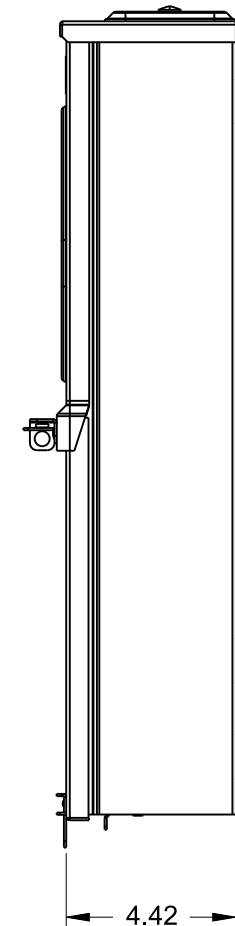

## Features and Ratings

- Ringless Meter Cover
- 1 Phase, 3 Wire, 240 VAC
- Painted G90 Steel
- 100A Breaker Factory Installed
- Meter Socket Rating: 100A Continuous
- 4 Jaw Meter Socket, Ringless Type Meter Cover
- 10,000 AIC Max. Rated (See Wiring Diagram for Details)
- For Overhead or Underground Service
- RX Type Hubs on Top End Wall

TYPE RX (SMALL) HUB PROVISION  
COVERPLATE INSTALLED (NOT SHOWN)

### TYPE RX HUBS

Trade size (in)	Catalog number
1 1/4"	EC38597 or H38597-2
1 1/2"	EC38598 or H38598-2
2"	EC38599 or H38599-2
2 1/2"	EC38600 or H38600-2
Closure plate...	EC38595 or H38595-1

## Schematic, Torques & Wire Sizes

Terminal	Wire Size	Torque
A, B, N1 & N2	#14-2/0 AWG	50 lb-in
G	#14-2 AWG	50 lb-in

Siemens Industry, Inc.

**Meter/Breaker Combination**

Description:  
**100A, OH/UG, Ringless,  
Painted G90 Steel**