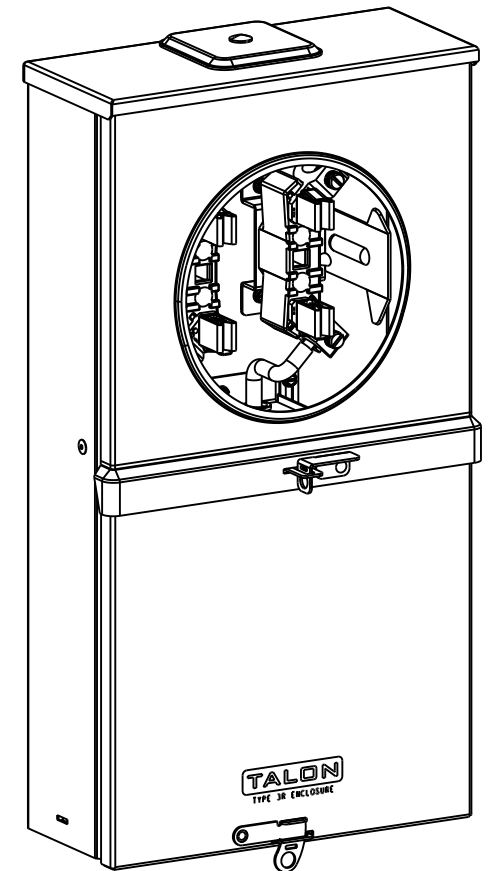

Siemens Industry, Inc.

Meter/Breaker Combination

Description:
**100A, OH/UG, Ringless,
Painted G90 Steel**