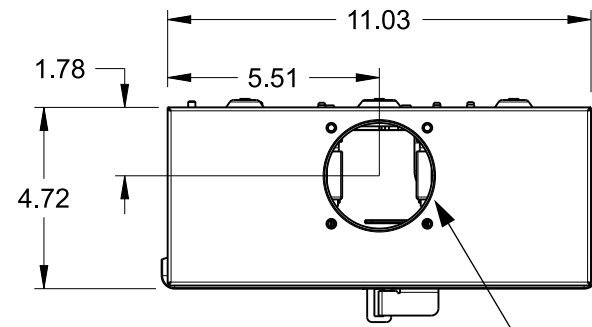

## Features and Ratings

- Ringless Meter Cover
- 1 Phase, 3 Wire, 240 VAC
- Painted G90 Steel
- 100A Breaker Factory Installed
- Meter Socket Rating: 100A Continuous
- 4 Jaw Meter Socket, Ringless Type Meter Cover
- 10,000 AIC Max. Rated (See Wiring Diagram for Details)
- For Overhead or Underground Service
- RX Type Hubs on Top End Wall

TYPE RX (SMALL) HUB PROVISION  
COVERPLATE INSTALLED (NOT SHOWN)

### TYPE RX HUBS

Trade size (in)	Catalog number
1 1/4"	EC38597 or H38597-2
1 1/2"	EC38598 or H38598-2
2"	EC38599 or H38599-2
2 1/2"	EC38600 or H38600-2
Closure plate...	EC38595 or H38595-1

## Schematic, Torques & Wire Sizes

Terminal	Wire Size	Torque
A, B, N1 & N2	#14-2/0 AWG	50 lb-in
G	#14-2 AWG	50 lb-in

Siemens Industry, Inc.

**Meter/Breaker Combination**

Description:  
**100A, OH/UG, Ringless,  
Painted G90 Steel**