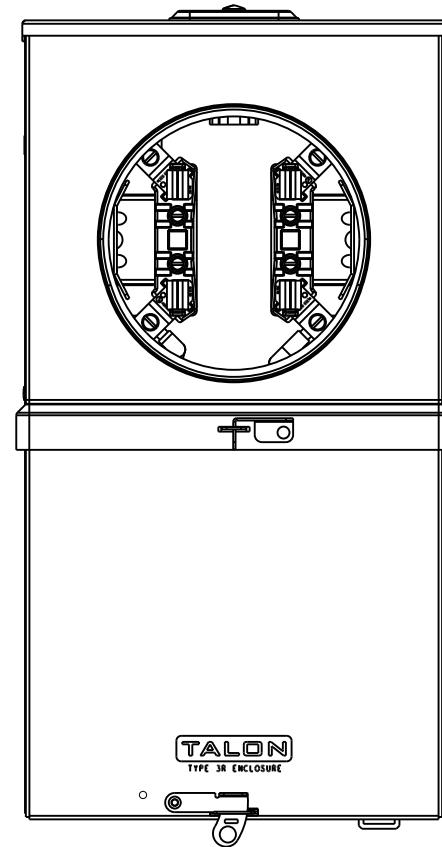

Siemens Industry, Inc.

Meter/Breaker Combination

Description:
**100A, OH/UG, Ringless,
Painted G90 Steel**