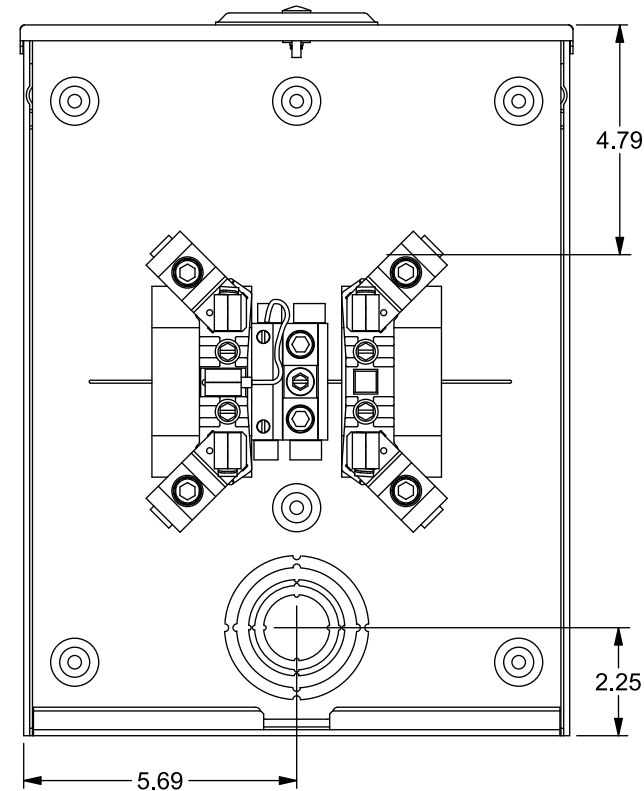

Catalog Number: SUAT427-XMWR

Features and Ratings

- Ring Type Meter Socket
- 200A Continuous, 250A Max., 600V AC
- Outdoor Enclosure (NEMA Type 3R)
- Painted G90 Steel
- 1 Phase, 3 Wire
- 5 Jaw Meter Socket
- Meter Socket Type UAT4
- Quad Bonded Neutral
- For Overhead or Underground Service
- RX Type Hub Opening, Cover Plate Installed

TYPE RX (SMALL) HUB OPENING COVER PLATE INSTALLED

CL OF METER SOCKET

VIEW SHOWN WITH COVER REMOVED

Accessories

CONDUIT HUBS (RX Type)	
TRADE SIZE	CATALOG No.
1-1/4 INCH	EC38597 or H38597-2
1-1/2 INCH	EC38598 or H38598-2
2 INCH	EC38599 or H38599-2
2-1/2 INCH	EC38600 or H38600-2
Hub Cover Plate	EC38595 or H38595-1

Meter Opening Cover Plate
Cat No: H659-0162
5th Jaw Kit
Cat. No: EC659-0121

Connectors, Wire Sizes and Torques

CONNECTOR	WIRE SIZE	TORQUE
LINE, LOAD, NEUTRAL*	#6 - 350 kcmil	250 IN.-LBS.
GROUND	#2 - 14 AWG	50 IN.-LBS.

* External Hex Drive 1/2"
* Internal Hex Drive 5/16"

© 2018 Copyright Siemens Industry, Inc.

SIEMENS
Siemens Industry, Inc.

Meter Socket

Description: **200A Cont, 5 Jaw, UAT4, 600V AC, Painted Steel Enclosure**