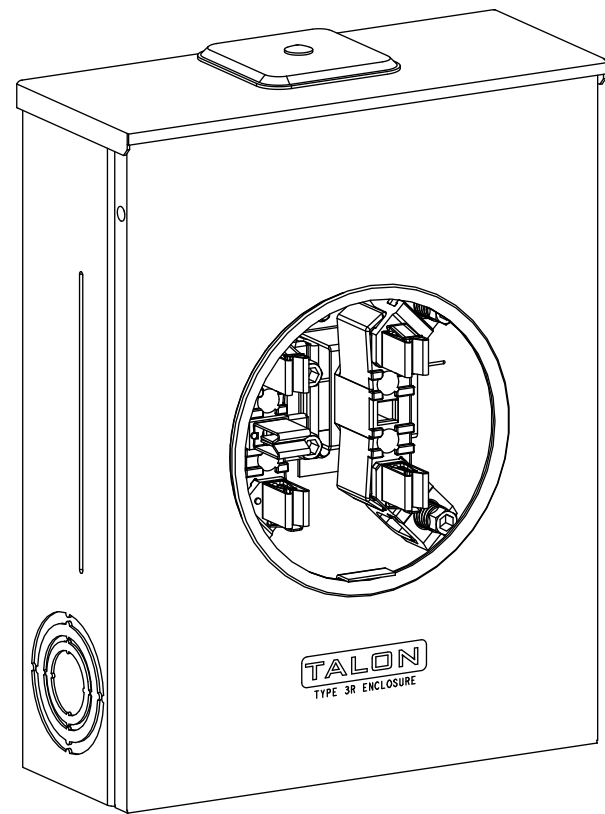

Catalog Number: SUAT427-XMWR

Features and Ratings

- Ring Type Meter Socket
- 200A Continuous, 250A Max., 600V AC
- Outdoor Enclosure (NEMA Type 3R)
- Painted G90 Steel
- 1 Phase, 3 Wire
- 5 Jaw Meter Socket
- Meter Socket Type UAT4
- Quad Bonded Neutral
- For Overhead or Underground Service
- RX Type Hub Opening, Cover Plate Installed

TYPE RX (SMALL) HUB OPENING COVER PLATE INSTALLED

CL OF METER SOCKET

VIEW SHOWN WITH COVER REMOVED

Accessories

CONDUIT HUBS (RX Type)	
TRADE SIZE	CATALOG No.
1-1/4 INCH	EC38597 or H38597-2
1-1/2 INCH	EC38598 or H38598-2
2 INCH	EC38599 or H38599-2
2-1/2 INCH	EC38600 or H38600-2
Hub Cover Plate	EC38595 or H38595-1

Meter Opening Cover Plate
Cat No: H659-0162
5th Jaw Kit
Cat. No: EC659-0121

Connectors, Wire Sizes and Torques

CONNECTOR	WIRE SIZE	TORQUE
LINE, LOAD, NEUTRAL*	#6 - 350 kcmil	250 IN.-LBS.
GROUND	#2 - 14 AWG	50 IN.-LBS.

* External Hex Drive 1/2"
* Internal Hex Drive 5/16"

© 2018 Copyright Siemens Industry, Inc.

SIEMENS
Siemens Industry, Inc.

Meter Socket

Description: **200A Cont, 5 Jaw, UAT4, 600V AC, Painted Steel Enclosure**