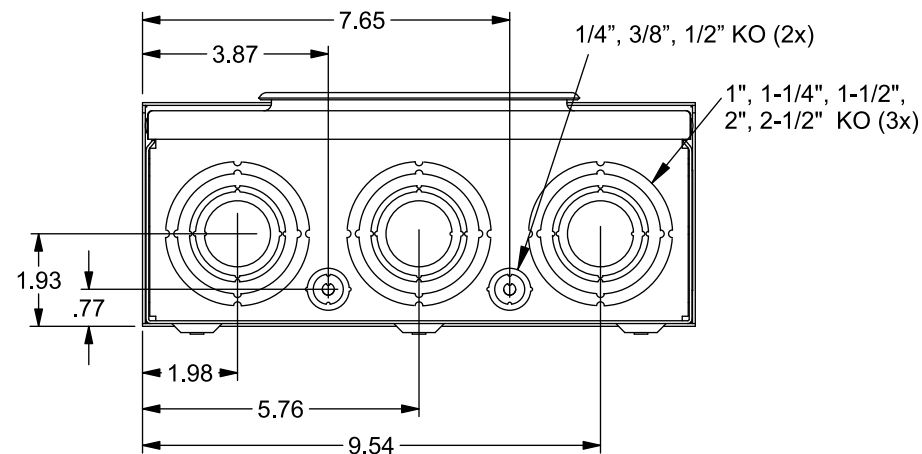

Catalog Number: SUAT427-XMWR

Features and Ratings

- Ring Type Meter Socket
- 200A Continuous, 250A Max., 600V AC
- Outdoor Enclosure (NEMA Type 3R)
- Painted G90 Steel
- 1 Phase, 3 Wire
- 5 Jaw Meter Socket
- Meter Socket Type UAT4
- Quad Bonded Neutral
- For Overhead or Underground Service
- RX Type Hub Opening, Cover Plate Installed

TYPE RX (SMALL) HUB OPENING COVER PLATE INSTALLED

CL OF METER SOCKET

VIEW SHOWN WITH COVER REMOVED

Accessories

CONDUIT HUBS (RX Type)	
TRADE SIZE	CATALOG No.
1-1/4 INCH	EC38597 or H38597-2
1-1/2 INCH	EC38598 or H38598-2
2 INCH	EC38599 or H38599-2
2-1/2 INCH	EC38600 or H38600-2
Hub Cover Plate	EC38595 or H38595-1

Meter Opening Cover Plate
Cat No: H659-0162
5th Jaw Kit
Cat. No: EC659-0121

Connectors, Wire Sizes and Torques

CONNECTOR	WIRE SIZE	TORQUE
LINE, LOAD, NEUTRAL*	#6 - 350 kcmil	250 IN.-LBS.
GROUND	#2 - 14 AWG	50 IN.-LBS.

* External Hex Drive 1/2"
* Internal Hex Drive 5/16"

© 2018 Copyright Siemens Industry, Inc.

SIEMENS
Siemens Industry, Inc.

Meter Socket

Description: **200A Cont, 5 Jaw, UAT4, 600V AC, Painted Steel Enclosure**