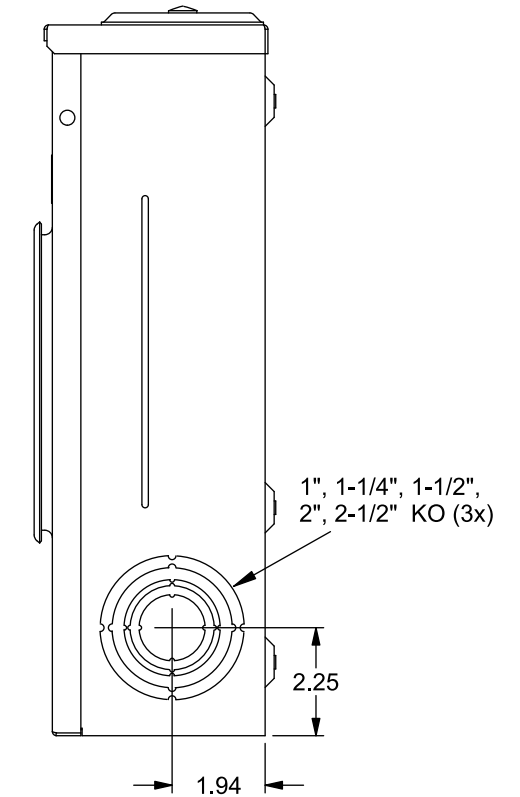

Catalog Number: SUAT427-XMWR

Features and Ratings

- Ring Type Meter Socket
- 200A Continuous, 250A Max., 600V AC
- Outdoor Enclosure (NEMA Type 3R)
- Painted G90 Steel
- 1 Phase, 3 Wire
- 5 Jaw Meter Socket
- Meter Socket Type UAT4
- Quad Bonded Neutral
- For Overhead or Underground Service
- RX Type Hub Opening, Cover Plate Installed

TYPE RX (SMALL) HUB OPENING COVER PLATE INSTALLED

CL OF METER SOCKET

VIEW SHOWN WITH COVER REMOVED

Accessories

CONDUIT HUBS (RX Type)	
TRADE SIZE	CATALOG No.
1-1/4 INCH	EC38597 or H38597-2
1-1/2 INCH	EC38598 or H38598-2
2 INCH	EC38599 or H38599-2
2-1/2 INCH	EC38600 or H38600-2
Hub Cover Plate	EC38595 or H38595-1

Meter Opening Cover Plate
Cat No: H659-0162
5th Jaw Kit
Cat. No: EC659-0121

Connectors, Wire Sizes and Torques

CONNECTOR	WIRE SIZE	TORQUE
LINE, LOAD, NEUTRAL*	#6 - 350 kcmil	250 IN.-LBS.
GROUND	#2 - 14 AWG	50 IN.-LBS.

* External Hex Drive 1/2"
* Internal Hex Drive 5/16"

© 2018 Copyright Siemens Industry, Inc.

SIEMENS
Siemens Industry, Inc.

Meter Socket

Description: **200A Cont, 5 Jaw, UAT4, 600V AC, Painted Steel Enclosure**