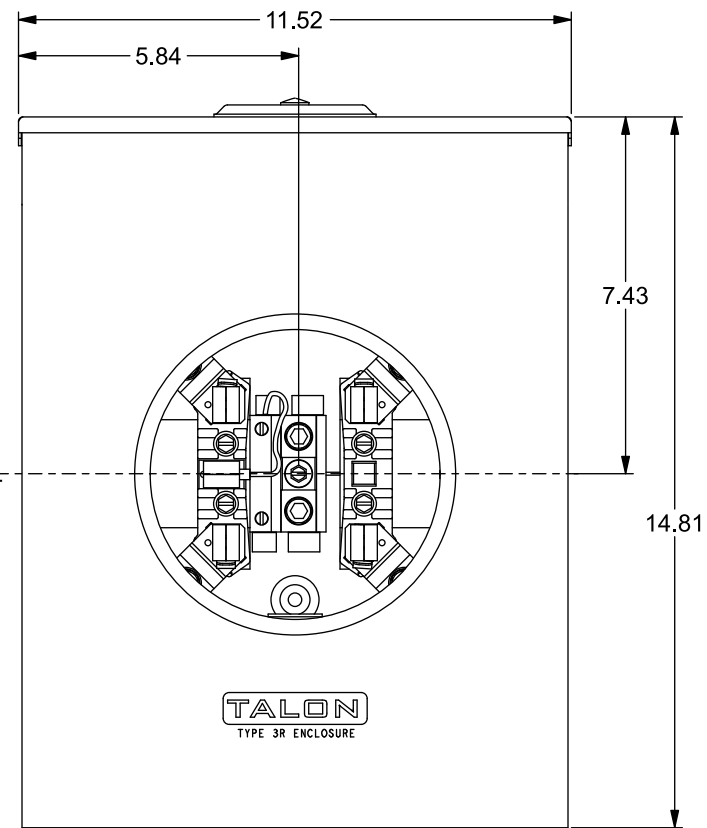

Catalog Number: SUAT427-XMWR

Features and Ratings

- Ring Type Meter Socket
- 200A Continuous, 250A Max., 600V AC
- Outdoor Enclosure (NEMA Type 3R)
- Painted G90 Steel
- 1 Phase, 3 Wire
- 5 Jaw Meter Socket
- Meter Socket Type UAT4
- Quad Bonded Neutral
- For Overhead or Underground Service
- RX Type Hub Opening, Cover Plate Installed

TYPE RX (SMALL) HUB OPENING COVER PLATE INSTALLED

CL OF METER SOCKET

VIEW SHOWN WITH COVER REMOVED

Accessories

CONDUIT HUBS (RX Type)	
TRADE SIZE	CATALOG No.
1-1/4 INCH	EC38597 or H38597-2
1-1/2 INCH	EC38598 or H38598-2
2 INCH	EC38599 or H38599-2
2-1/2 INCH	EC38600 or H38600-2
Hub Cover Plate	EC38595 or H38595-1

Meter Opening Cover Plate
Cat No: H659-0162
5th Jaw Kit
Cat. No: EC659-0121

Connectors, Wire Sizes and Torques

CONNECTOR	WIRE SIZE	TORQUE
LINE, LOAD, NEUTRAL*	#6 - 350 kcmil	250 IN.-LBS.
GROUND	#2 - 14 AWG	50 IN.-LBS.

* External Hex Drive 1/2"
* Internal Hex Drive 5/16"

© 2018 Copyright Siemens Industry, Inc.

SIEMENS
Siemens Industry, Inc.

Meter Socket

Description: **200A Cont, 5 Jaw, UAT4, 600V AC, Painted Steel Enclosure**