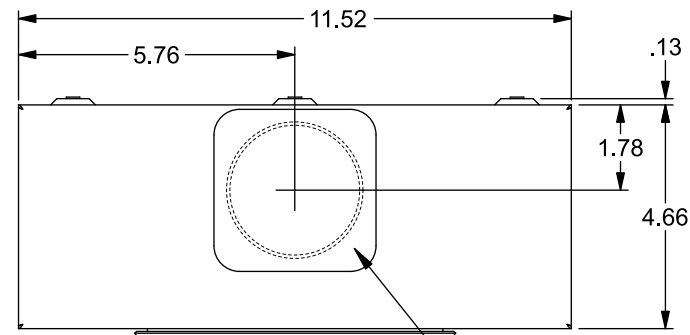

Catalog Number: SUAT427-XMWR

Features and Ratings

- Ring Type Meter Socket
- 200A Continuous, 250A Max., 600V AC
- Outdoor Enclosure (NEMA Type 3R)
- Painted G90 Steel
- 1 Phase, 3 Wire
- 5 Jaw Meter Socket
- Meter Socket Type UAT4
- Quad Bonded Neutral
- For Overhead or Underground Service
- RX Type Hub Opening, Cover Plate Installed

TYPE RX (SMALL) HUB OPENING COVER PLATE INSTALLED

CL OF METER SOCKET

VIEW SHOWN WITH COVER REMOVED

Accessories

CONDUIT HUBS (RX Type)	
TRADE SIZE	CATALOG No.
1-1/4 INCH	EC38597 or H38597-2
1-1/2 INCH	EC38598 or H38598-2
2 INCH	EC38599 or H38599-2
2-1/2 INCH	EC38600 or H38600-2
Hub Cover Plate	EC38595 or H38595-1

Meter Opening Cover Plate
Cat No: H659-0162
5th Jaw Kit
Cat. No: EC659-0121

Connectors, Wire Sizes and Torques

CONNECTOR	WIRE SIZE	TORQUE
LINE, LOAD, NEUTRAL*	#6 - 350 kcmil	250 IN.-LBS.
GROUND	#2 - 14 AWG	50 IN.-LBS.

* External Hex Drive 1/2"
* Internal Hex Drive 5/16"

© 2018 Copyright Siemens Industry, Inc.

SIEMENS
Siemens Industry, Inc.

Meter Socket

Description: **200A Cont, 5 Jaw, UAT4, 600V AC, Painted Steel Enclosure**