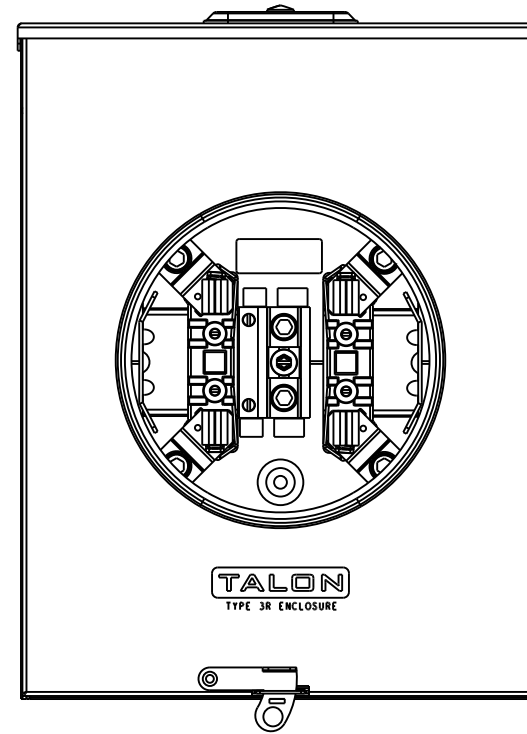

#### RX HUB KITS

Cat No: EC38597 (1.25")  
Cat No: EC38598 (1.50")  
Cat No: EC38599 (2.00")  
Cat No: EC38600 (2.50")

#### HUB COVER PLATE

Cat No: H38595-2

### Lugs, Wire Sizes and Torques

LOCATION	LUG SIZE	TORQUE
LINE*	#6-350 kcmil	250 LB-IN
LOAD*	#6-350 kcmil	250 LB-IN
NEUTRAL*	#6-350 kcmil	250 LB-IN
GROUND	#14-2	50 LB-IN

\* External Hex drive 1/2"  
\* Internal Hex drive 5/16"

Center of Meter Socket

Ø .250, Ø .625, Ø .875, ACTUAL SIZE KO (2x)

1", 1-1/4", 1-1/2", 2", 2-1/2" KO 3x

1", 1-1/4", 1-1/2", 2", 2-1/2" KO 3x

**TALON**  
Meter Socket

Description:  
200A Cont, 4 Jaw, UAT-4, 600V AC,  
Painted G90 Steel