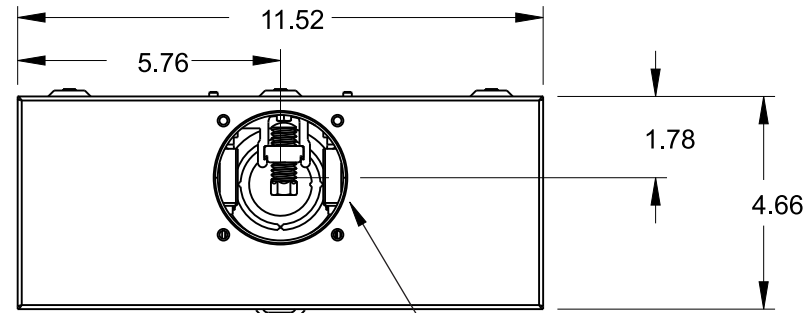

## Features and Ratings

- Ringless Type Meter Socket
- 200A Continuous, 250A Max.
- Outdoor Enclosure (NEMA Type 3R)
- 1 Phase, 3 Wire, 600V AC
- 4 Jaw
- For Overhead or Underground Service
- RX Hub Opening With Coverplate Installed
- Quad Bonded Neutral
- Painted G90 steel enclosure
- Stainless steel latch and hasp

### Lugs, Wire Sizes and Torques

LOCATION	LUG SIZE	TORQUE
LINE*	#6-350 kcmil	250 LB-IN
LOAD*	#6-350 kcmil	250 LB-IN
NEUTRAL*	#6-350 kcmil	250 LB-IN
GROUND	#14-2	50 LB-IN

\* External Hex drive 1/2"  
\* Internal Hex drive 5/16"

Center of Meter Socket

Ø .250, Ø .625, Ø .875, ACTUAL SIZE KO (2x)

1", 1-1/4", 1-1/2", 2", 2-1/2" KO 3x

1", 1-1/4", 1-1/2", 2", 2-1/2" KO 3x

**TALON**  
Meter Socket

Description:  
200A Cont, 4 Jaw, UAT-4, 600V AC,  
Painted G90 Steel