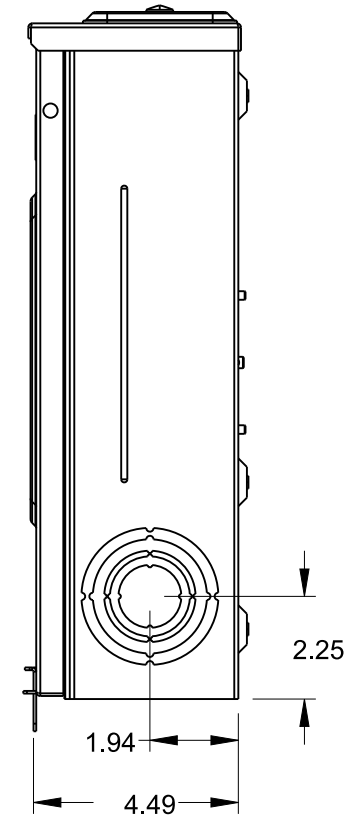

#### RX HUB KITS

Cat No: EC38597 (1.25")  
Cat No: EC38598 (1.50")  
Cat No: EC38599 (2.00")  
Cat No: EC38600 (2.50")

#### HUB COVER PLATE

Cat No: H38595-2

### Lugs, Wire Sizes and Torques

LOCATION	LUG SIZE	TORQUE
LINE*	#6-350 kcmil	250 LB-IN
LOAD*	#6-350 kcmil	250 LB-IN
NEUTRAL*	#6-350 kcmil	250 LB-IN
GROUND	#14-2	50 LB-IN

\* External Hex drive 1/2"  
\* Internal Hex drive 5/16"

Center of Meter Socket

Ø .250, Ø .625, Ø .875, ACTUAL SIZE KO (2x)

1", 1-1/4", 1-1/2", 2", 2-1/2" KO 3x

1", 1-1/4", 1-1/2", 2", 2-1/2" KO 3x

**TALON**  
Meter Socket

Description:  
200A Cont, 4 Jaw, UAT-4, 600V AC,  
Painted G90 Steel