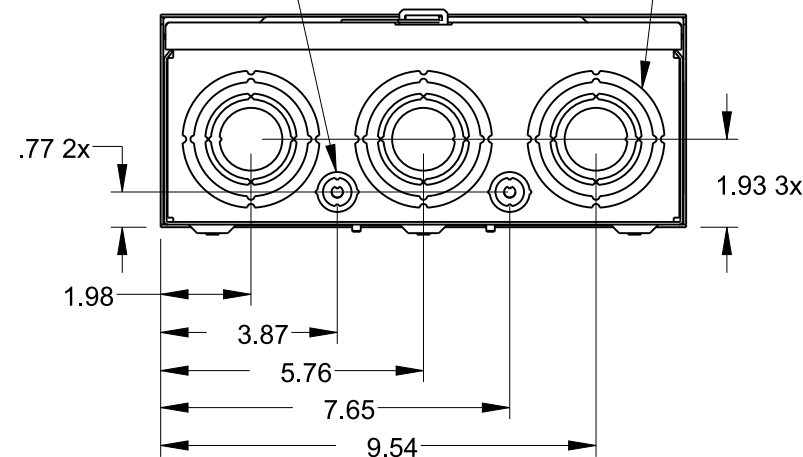

### Lugs, Wire Sizes and Torques

LOCATION	LUG SIZE	TORQUE
LINE*	#6-350 kcmil	250 LB-IN
LOAD*	#6-350 kcmil	250 LB-IN
NEUTRAL*	#6-350 kcmil	250 LB-IN
GROUND	#14-2	50 LB-IN

\* External Hex drive 1/2"  
\* Internal Hex drive 5/16"

Center of Meter Socket

Ø .250, Ø .625, Ø .875, ACTUAL SIZE KO (2x)

1", 1-1/4", 1-1/2", 2", 2-1/2" KO 3x

1", 1-1/4", 1-1/2", 2", 2-1/2" KO 3x

**TALON**  
Meter Socket

Description:  
200A Cont, 4 Jaw, UAT-4, 600V AC,  
Painted G90 Steel