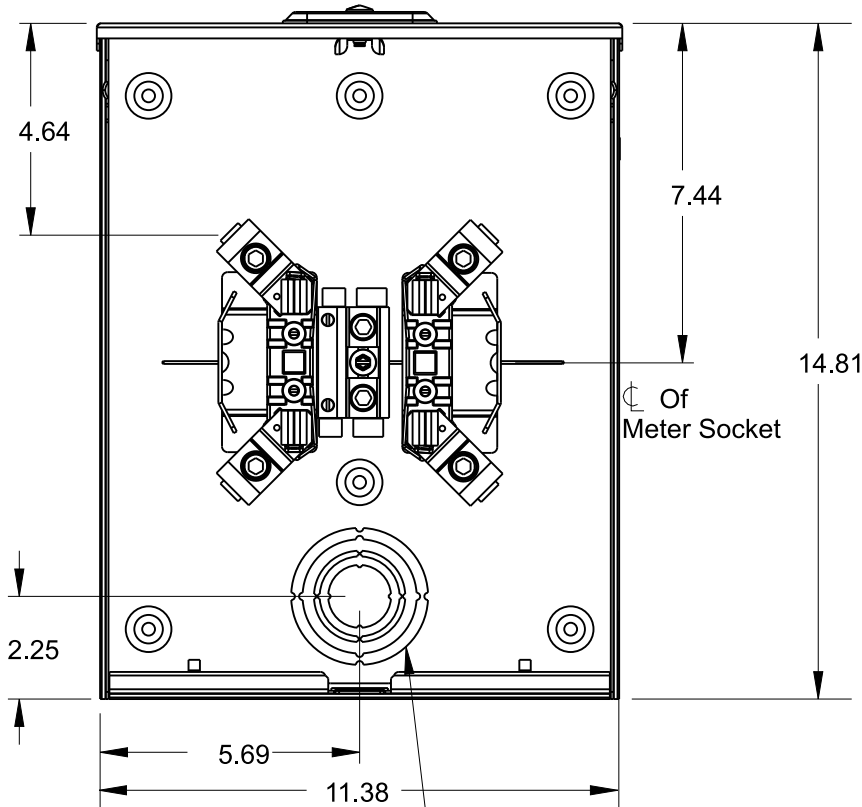

#### RX HUB KITS

Cat No: EC38597 (1.25")  
Cat No: EC38598 (1.50")  
Cat No: EC38599 (2.00")  
Cat No: EC38600 (2.50")

#### HUB COVER PLATE

Cat No: H38595-2

### Lugs, Wire Sizes and Torques

LOCATION	LUG SIZE	TORQUE
LINE*	#6-350 kcmil	250 LB-IN
LOAD*	#6-350 kcmil	250 LB-IN
NEUTRAL*	#6-350 kcmil	250 LB-IN
GROUND	#14-2	50 LB-IN

\* External Hex drive 1/2"  
\* Internal Hex drive 5/16"

Center of Meter Socket

Ø .250, Ø .625, Ø .875, ACTUAL SIZE KO (2x)

1", 1-1/4", 1-1/2", 2", 2-1/2" KO 3x

1", 1-1/4", 1-1/2", 2", 2-1/2" KO 3x

**TALON**  
Meter Socket

Description:  
200A Cont, 4 Jaw, UAT-4, 600V AC,  
Painted G90 Steel