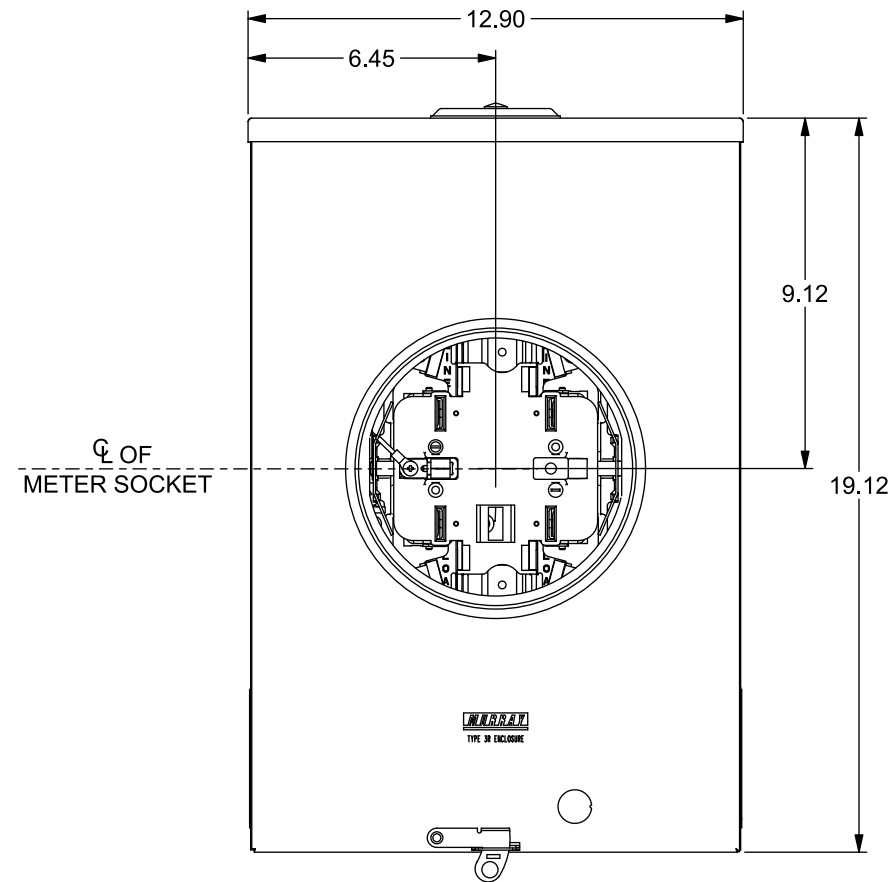

## Features and Ratings

- Ringless Type Meter Socket
- 200A Continuous, 200A Max., 600V AC
- Outdoor Enclosure (NEMA Type 3R)
- Painted G90 Steel Enclosure
- 1 Phase, 3 Wire
- 5 Jaw Meter Socket, 5th Jaw @ 9 o'Clock Position
- Meter Socket Type HQ-5U
- For Overhead & Underground Service
- RX Type Hub Opening, Cover Plate Installed
- Lever Bypass
- Bonded Neutral with Ground Lug
- 7/8" Barrel Lock Provision w/Bracket

## Connectors, Wire Sizes and Torques

CONNECTOR	WIRE SIZE	TORQUE
LINE, LOAD, NEUTRAL*	#6 - 350 kcmil	275 IN.-LBS.
GROUND	#14 - 2 AWG	45 IN.-LBS.

\* External Hex Drive 1/2"  
\* Internal Hex Drive 5/16"

## Accessories

CONDUIT HUBS (RX Type)	
TRADE SIZE	CATALOG No.
1-1/4 INCH	EC38597 or H38597-2
1-1/2 INCH	EC38598 or H38598-2
2 INCH	EC38599 or H38599-2
2-1/2 INCH	EC38600 or H38600-2

Hub Cover Plate EC38595 or H38595-1

### Meter Socket

Description: 200A Cont, 5 Jaw, HQ-5U, 600V AC,  
Bonded Neutral w/Gnd, Painted Steel Enclosure

KAM 4/13/17 DO NOT SCALE DRAWING Dwg No: RH173CRF