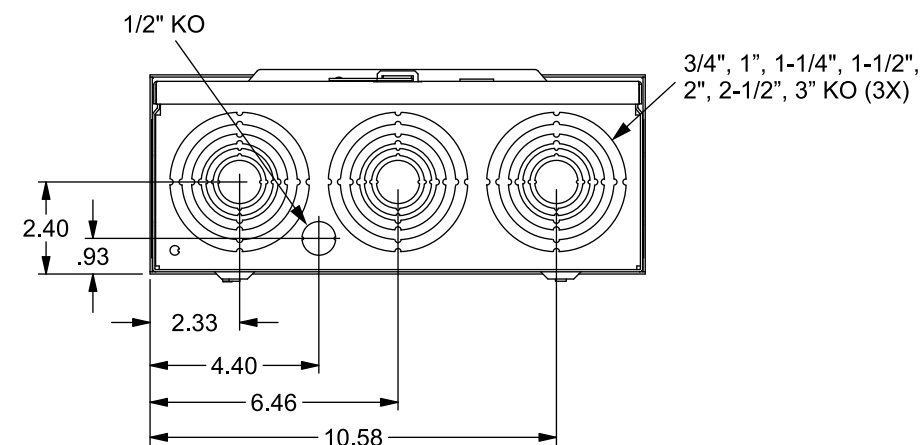

## Features and Ratings

- Ringless Type Meter Socket
- 200A Continuous, 200A Max., 600V AC
- Outdoor Enclosure (NEMA Type 3R)
- Painted G90 Steel Enclosure
- 1 Phase, 3 Wire
- 5 Jaw Meter Socket, 5th Jaw @ 9 o'Clock Position
- Meter Socket Type HQ-5U
- For Overhead & Underground Service
- RX Type Hub Opening, Cover Plate Installed
- Lever Bypass
- Bonded Neutral with Ground Lug
- 7/8" Barrel Lock Provision w/Bracket

## Connectors, Wire Sizes and Torques

CONNECTOR	WIRE SIZE	TORQUE
LINE, LOAD, NEUTRAL*	#6 - 350 kcmil	275 IN.-LBS.
GROUND	#14 - 2 AWG	45 IN.-LBS.

\* External Hex Drive 1/2"  
\* Internal Hex Drive 5/16"

## Accessories

CONDUIT HUBS (RX Type)	
TRADE SIZE	CATALOG No.
1-1/4 INCH	EC38597 or H38597-2
1-1/2 INCH	EC38598 or H38598-2
2 INCH	EC38599 or H38599-2
2-1/2 INCH	EC38600 or H38600-2

Hub Cover Plate EC38595 or H38595-1

### Meter Socket

Description: 200A Cont, 5 Jaw, HQ-5U, 600V AC,  
Bonded Neutral w/Gnd, Painted Steel Enclosure

KAM 4/13/17 DO NOT SCALE DRAWING Dwg No: RH173CRF