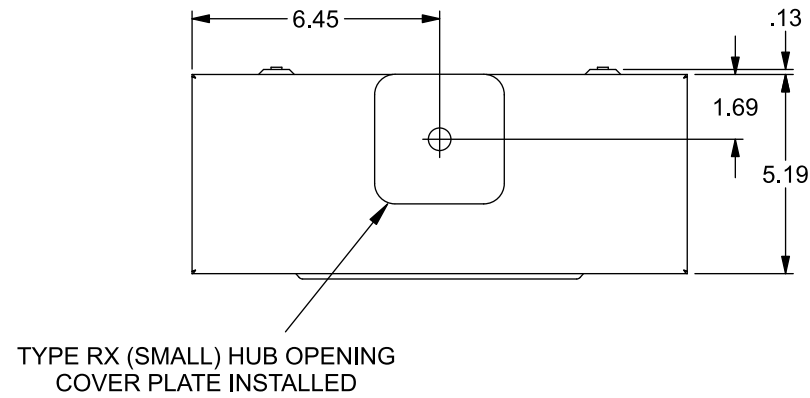

## Features and Ratings

- Ringless Type Meter Socket
- 200A Continuous, 200A Max., 600V AC
- Outdoor Enclosure (NEMA Type 3R)
- Painted G90 Steel Enclosure
- 1 Phase, 3 Wire
- 5 Jaw Meter Socket, 5th Jaw @ 9 o'Clock Position
- Meter Socket Type HQ-5U
- For Overhead & Underground Service
- RX Type Hub Opening, Cover Plate Installed
- Lever Bypass
- Bonded Neutral with Ground Lug
- 7/8" Barrel Lock Provision w/Bracket

## Connectors, Wire Sizes and Torques

CONNECTOR	WIRE SIZE	TORQUE
LINE, LOAD, NEUTRAL*	#6 - 350 kcmil	275 IN.-LBS.
GROUND	#14 - 2 AWG	45 IN.-LBS.

\* External Hex Drive 1/2"  
\* Internal Hex Drive 5/16"

## Accessories

CONDUIT HUBS (RX Type)	
TRADE SIZE	CATALOG No.
1-1/4 INCH	EC38597 or H38597-2
1-1/2 INCH	EC38598 or H38598-2
2 INCH	EC38599 or H38599-2
2-1/2 INCH	EC38600 or H38600-2

Hub Cover Plate EC38595 or H38595-1