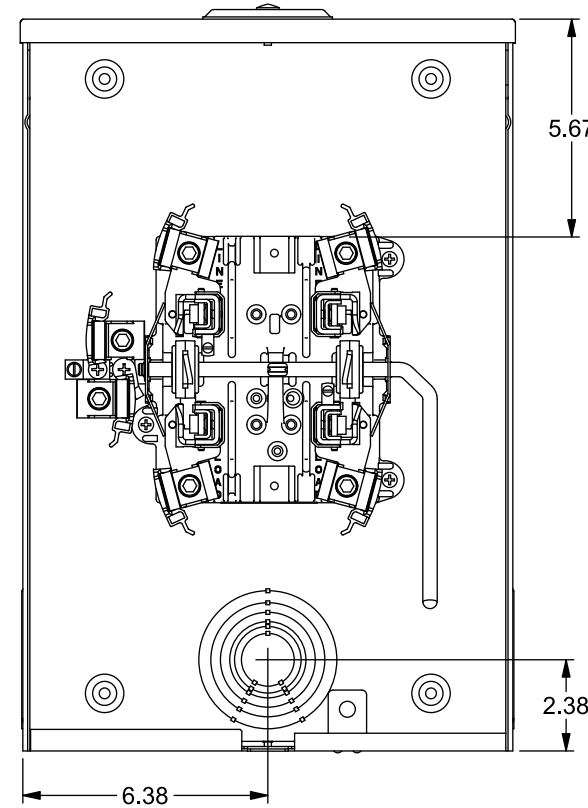

## Features and Ratings

- Ringless Type Meter Socket
- 200A Continuous, 200A Max., 600V AC
- Outdoor Enclosure (NEMA Type 3R)
- Painted G90 Steel Enclosure
- 1 Phase, 3 Wire
- 5 Jaw Meter Socket, 5th Jaw @ 9 o'Clock Position
- Meter Socket Type HQ-5U
- For Overhead & Underground Service
- RX Type Hub Opening, Cover Plate Installed
- Lever Bypass
- Bonded Neutral with Ground Lug
- 7/8" Barrel Lock Provision w/Bracket

## Connectors, Wire Sizes and Torques

CONNECTOR	WIRE SIZE	TORQUE
LINE, LOAD, NEUTRAL*	#6 - 350 kcmil	275 IN.-LBS.
GROUND	#14 - 2 AWG	45 IN.-LBS.

\* External Hex Drive 1/2"  
\* Internal Hex Drive 5/16"

## Accessories

CONDUIT HUBS (RX Type)	
TRADE SIZE	CATALOG No.
1-1/4 INCH	EC38597 or H38597-2
1-1/2 INCH	EC38598 or H38598-2
2 INCH	EC38599 or H38599-2
2-1/2 INCH	EC38600 or H38600-2

Hub Cover Plate EC38595 or H38595-1

### Meter Socket

Description: 200A Cont, 5 Jaw, HQ-5U, 600V AC,  
Bonded Neutral w/Gnd, Painted Steel Enclosure

KAM 4/13/17 DO NOT SCALE DRAWING Dwg No: RH173CRF