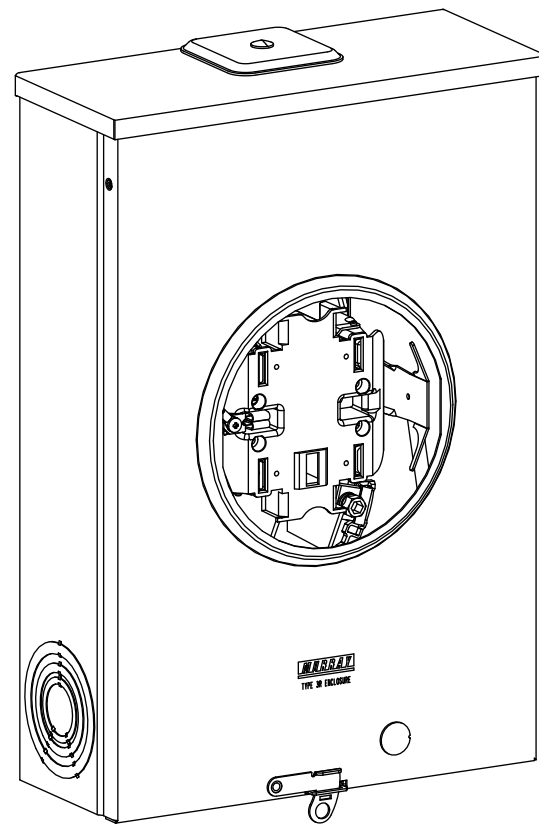

## Features and Ratings

- Ringless Type Meter Socket
- 200A Continuous, 200A Max., 600V AC
- Outdoor Enclosure (NEMA Type 3R)
- Painted G90 Steel Enclosure
- 1 Phase, 3 Wire
- 5 Jaw Meter Socket, 5th Jaw @ 9 o'Clock Position
- Meter Socket Type HQ-5U
- For Overhead & Underground Service
- RX Type Hub Opening, Cover Plate Installed
- Lever Bypass
- Bonded Neutral with Ground Lug
- 7/8" Barrel Lock Provision w/Bracket

## Connectors, Wire Sizes and Torques

CONNECTOR	WIRE SIZE	TORQUE
LINE, LOAD, NEUTRAL*	#6 - 350 kcmil	275 IN.-LBS.
GROUND	#14 - 2 AWG	45 IN.-LBS.

\* External Hex Drive 1/2"  
\* Internal Hex Drive 5/16"

## Accessories

CONDUIT HUBS (RX Type)	
TRADE SIZE	CATALOG No.
1-1/4 INCH	EC38597 or H38597-2
1-1/2 INCH	EC38598 or H38598-2
2 INCH	EC38599 or H38599-2
2-1/2 INCH	EC38600 or H38600-2

Hub Cover Plate EC38595 or H38595-1