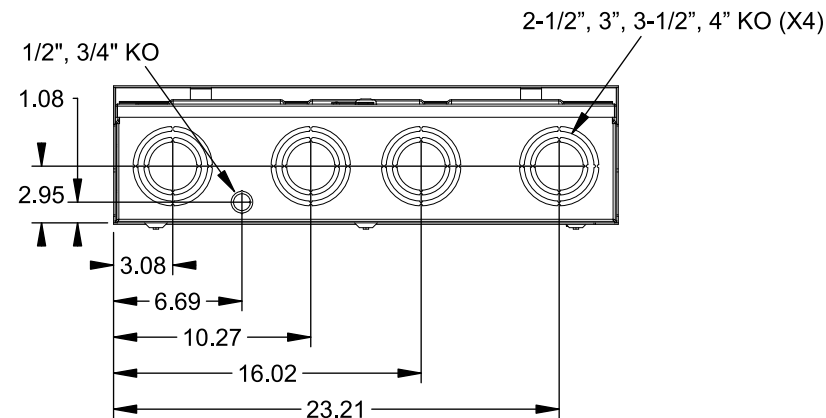

**Catalog Number: 9817-9804**

**Features and Ratings**

- Ringless Type Meter Socket
- 480A Continuous, 600A Max., 600V AC
- Outdoor Enclosure (NEMA Type 3R)
- Painted G90 Steel Enclosure
- 3 Phase, Commercial/Industrial Socket
- Meter Socket Type K-7SW
- For Overhead & Underground Service
- Two Large Hub Openings, HD Type Cover Plates Installed

(2) TYPE HD (LARGE) HUB OPENINGS COVER PLATES INSTALLED

VIEW SHOWN WITH COVER REMOVED

**Accessories**

CONDUIT HUBS (HD Type)		CAT No.	DESCRIPTION
TRADE SIZE	CATALOG No.		
3 INCH	EC56856 or H56856-2	H69623	Bypass
3-1/2 INCH	EC56857 or H56857-2	H69685-1	Isolated Neutral Kit
4 INCH	EC56858 or H56858-2	H69546-1	Hex Magnet Socket Kit
		H69232-1	Insulated T-Handle Kit
		H65050	K-base Insulator Kit
		H63864	K-base Ground Kit
Hub Cover Plate	EC56933 or H56933S		

**Connectors, Wire Sizes and Torques**

CONNECTOR	PART No.	HEX DRIVE	WIRE SIZE	TORQUE
LINE	56732	5/16"	(2)#4 - 350 kcmil	275 IN-LBS.
LOAD	56732	5/16"	(2)#4 - 350 kcmil	275 IN-LBS.
NEUTRAL	56732	5/16"	(2)#4 - 350 kcmil	275 IN-LBS.
GROUND	56734	5/16"	#6 - 250 kcmil	275 IN-LBS.

© 2015 Copyright Siemens Industry, Inc.

**TALON**

**Meter Socket**

Description: **480A Cont, 4 Terminal, K-7SW, 600V AC, Painted Steel Enclosure**

JEL 12/1/15 DO NOT SCALE DRAWING Dwg No: **9817-9804**