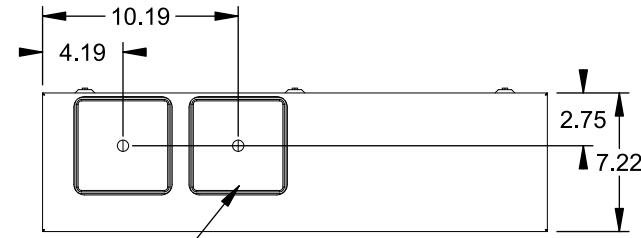

**Catalog Number: 9817-9804**

**Features and Ratings**

- Ringless Type Meter Socket
- 480A Continuous, 600A Max., 600V AC
- Outdoor Enclosure (NEMA Type 3R)
- Painted G90 Steel Enclosure
- 3 Phase, Commercial/Industrial Socket
- Meter Socket Type K-7SW
- For Overhead & Underground Service
- Two Large Hub Openings, HD Type Cover Plates Installed

(2) TYPE HD (LARGE) HUB OPENINGS COVER PLATES INSTALLED

VIEW SHOWN WITH COVER REMOVED

**Accessories**

CONDUIT HUBS (HD Type)		CAT No.	DESCRIPTION
TRADE SIZE	CATALOG No.		
3 INCH	EC56856 or H56856-2	H69623	Bypass
3-1/2 INCH	EC56857 or H56857-2	H69685-1	Isolated Neutral Kit
4 INCH	EC56858 or H56858-2	H69546-1	Hex Magnet Socket Kit
		H69232-1	Insulated T-Handle Kit
		H65050	K-base Insulator Kit
		H63864	K-base Ground Kit
Hub Cover Plate	EC56933 or H56933S		

**Connectors, Wire Sizes and Torques**

CONNECTOR	PART No.	HEX DRIVE	WIRE SIZE	TORQUE
LINE	56732	5/16"	(2)#4 - 350 kcmil	275 IN-LBS.
LOAD	56732	5/16"	(2)#4 - 350 kcmil	275 IN-LBS.
NEUTRAL	56732	5/16"	(2)#4 - 350 kcmil	275 IN-LBS.
GROUND	56734	5/16"	#6 - 250 kcmil	275 IN-LBS.

© 2015 Copyright Siemens Industry, Inc.

**TALON**

**Meter Socket**

Description: **480A Cont, 4 Terminal, K-7SW, 600V AC, Painted Steel Enclosure**

JEL 12/1/15 DO NOT SCALE DRAWING Dwg No: **9817-9804**