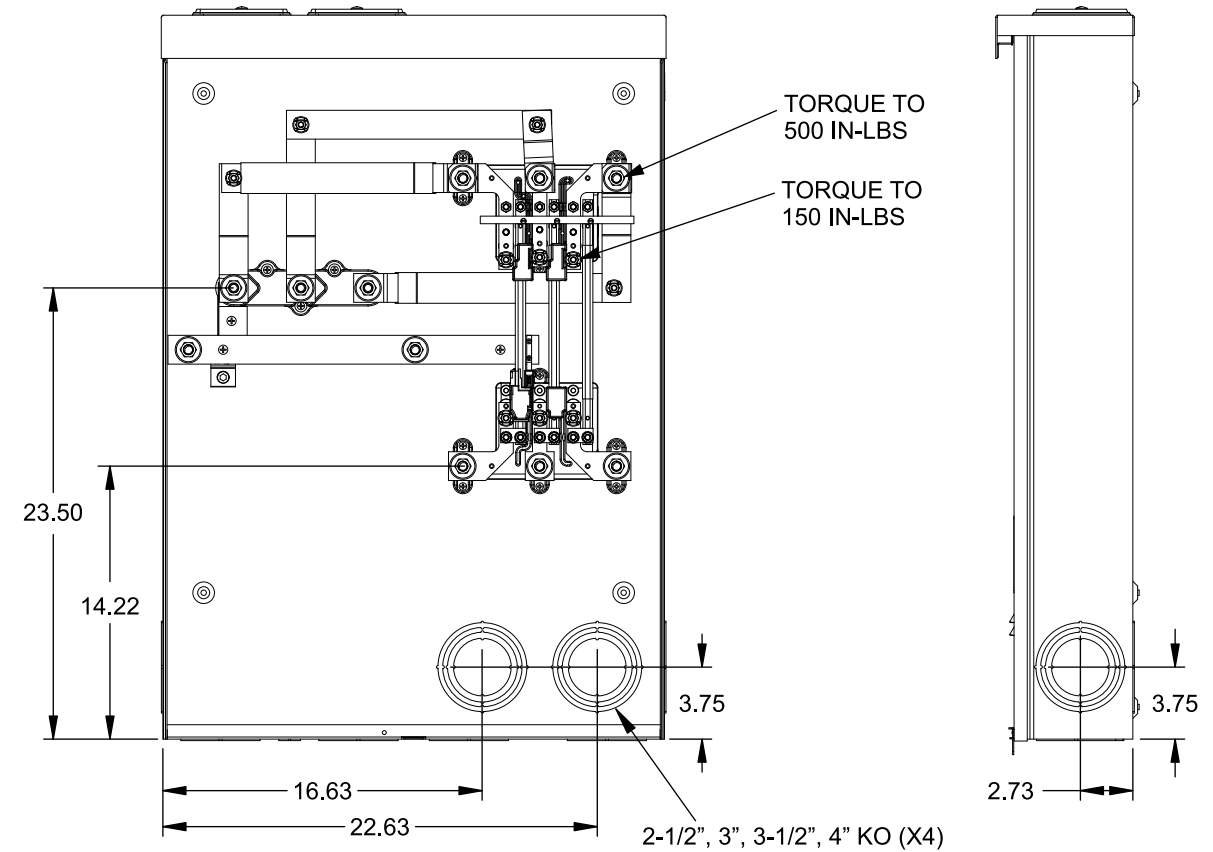

**Catalog Number: 9817-9804**

**Features and Ratings**

- Ringless Type Meter Socket
- 480A Continuous, 600A Max., 600V AC
- Outdoor Enclosure (NEMA Type 3R)
- Painted G90 Steel Enclosure
- 3 Phase, Commercial/Industrial Socket
- Meter Socket Type K-7SW
- For Overhead & Underground Service
- Two Large Hub Openings, HD Type Cover Plates Installed

(2) TYPE HD (LARGE) HUB OPENINGS COVER PLATES INSTALLED

VIEW SHOWN WITH COVER REMOVED

**Accessories**

CONDUIT HUBS (HD Type)		CAT No.	DESCRIPTION
TRADE SIZE	CATALOG No.		
3 INCH	EC56856 or H56856-2	H69623	Bypass
3-1/2 INCH	EC56857 or H56857-2	H69685-1	Isolated Neutral Kit
4 INCH	EC56858 or H56858-2	H69546-1	Hex Magnet Socket Kit
		H69232-1	Insulated T-Handle Kit
		H65050	K-base Insulator Kit
		H63864	K-base Ground Kit
Hub Cover Plate	EC56933 or H56933S		

**Connectors, Wire Sizes and Torques**

CONNECTOR	PART No.	HEX DRIVE	WIRE SIZE	TORQUE
LINE	56732	5/16"	(2)#4 - 350 kcmil	275 IN-LBS.
LOAD	56732	5/16"	(2)#4 - 350 kcmil	275 IN-LBS.
NEUTRAL	56732	5/16"	(2)#4 - 350 kcmil	275 IN-LBS.
GROUND	56734	5/16"	#6 - 250 kcmil	275 IN-LBS.

© 2015 Copyright Siemens Industry, Inc.

**TALON**

**Meter Socket**

Description: **480A Cont, 4 Terminal, K-7SW, 600V AC, Painted Steel Enclosure**

JEL 12/1/15 DO NOT SCALE DRAWING Dwg No: **9817-9804**