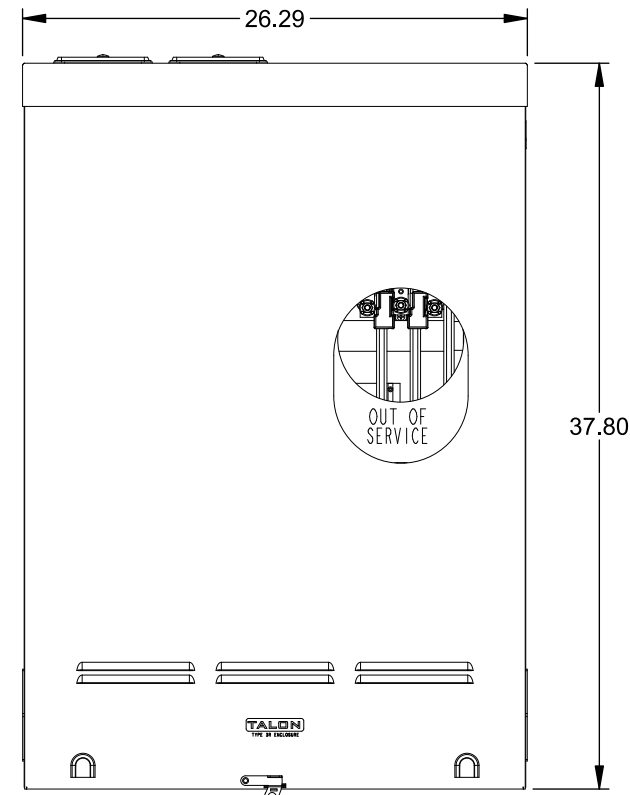

**Catalog Number: 9817-9804**

**Features and Ratings**

- Ringless Type Meter Socket
- 480A Continuous, 600A Max., 600V AC
- Outdoor Enclosure (NEMA Type 3R)
- Painted G90 Steel Enclosure
- 3 Phase, Commercial/Industrial Socket
- Meter Socket Type K-7SW
- For Overhead & Underground Service
- Two Large Hub Openings, HD Type Cover Plates Installed

(2) TYPE HD (LARGE) HUB OPENINGS COVER PLATES INSTALLED

VIEW SHOWN WITH COVER REMOVED

**Accessories**

CONDUIT HUBS (HD Type)		CAT No.	DESCRIPTION
TRADE SIZE	CATALOG No.		
3 INCH	EC56856 or H56856-2	H69623	Bypass
3-1/2 INCH	EC56857 or H56857-2	H69685-1	Isolated Neutral Kit
4 INCH	EC56858 or H56858-2	H69546-1	Hex Magnet Socket Kit
		H69232-1	Insulated T-Handle Kit
		H65050	K-base Insulator Kit
		H63864	K-base Ground Kit
Hub Cover Plate	EC56933 or H56933S		

**Connectors, Wire Sizes and Torques**

CONNECTOR	PART No.	HEX DRIVE	WIRE SIZE	TORQUE
LINE	56732	5/16"	(2)#4 - 350 kcmil	275 IN-LBS.
LOAD	56732	5/16"	(2)#4 - 350 kcmil	275 IN-LBS.
NEUTRAL	56732	5/16"	(2)#4 - 350 kcmil	275 IN-LBS.
GROUND	56734	5/16"	#6 - 250 kcmil	275 IN-LBS.

© 2015 Copyright Siemens Industry, Inc.

**TALON**

**Meter Socket**

Description: **480A Cont, 4 Terminal, K-7SW, 600V AC, Painted Steel Enclosure**

JEL 12/1/15 DO NOT SCALE DRAWING Dwg No: **9817-9804**