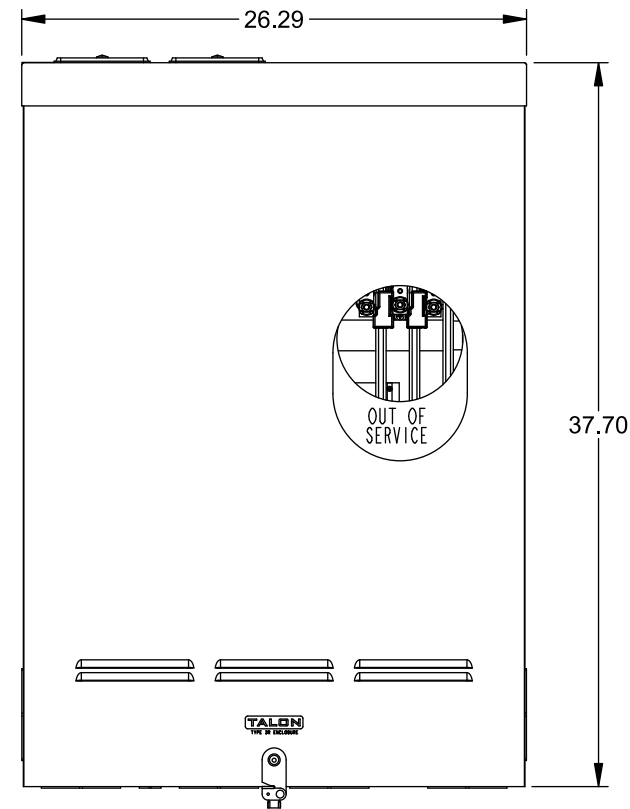

Catalog Number: 9817-9803

Features and Ratings

- Ringless Type Meter Socket
- 480A Continuous, 600A Max., 600V AC
- Outdoor Enclosure (NEMA Type 3R)
- Painted G90 Steel Enclosure
- 3 Phase, Commercial/Industrial Socket
- Meter Socket Type K-7SW
- For Overhead & Underground Service
- Two Large Hub Openings, HD Type Cover Plates Installed

(2) TYPE HD (LARGE) HUB OPENINGS
COVER PLATES INSTALLED

Accessories

CONDUIT HUBS (HD Type)	
TRADE SIZE	CATALOG No.
3 INCH	EC56856 or H56856-2
3-1/2 INCH	EC56857 or H56857-2
4 INCH	EC56858 or H56858-2
Hub Cover Plate	EC56933 or H56933S

CONNECTOR	PART No.	HEX DRIVE	WIRE SIZE	TORQUE
LINE	56732	5/16"	(2)#4 - 350 kcmil	275 IN-LBS.
LOAD	56732	5/16"	(2)#4 - 350 kcmil	275 IN-LBS.
NEUTRAL	56732	5/16"	(2)#4 - 350 kcmil	275 IN-LBS.
GROUND	56734	5/16"	#6 - 250 kcmil	275 IN-LBS.

VIEW SHOWN WITH COVER REMOVED

© 2015 Copyright Siemens Industry, Inc.

TALON

Meter Socket

Description: **480A Cont, 4 Terminal, K-7SW, 600V AC, Painted Steel Enclosure**

JEL 12/1/15 DO NOT SCALE DRAWING Dwg No: **9817-9803**