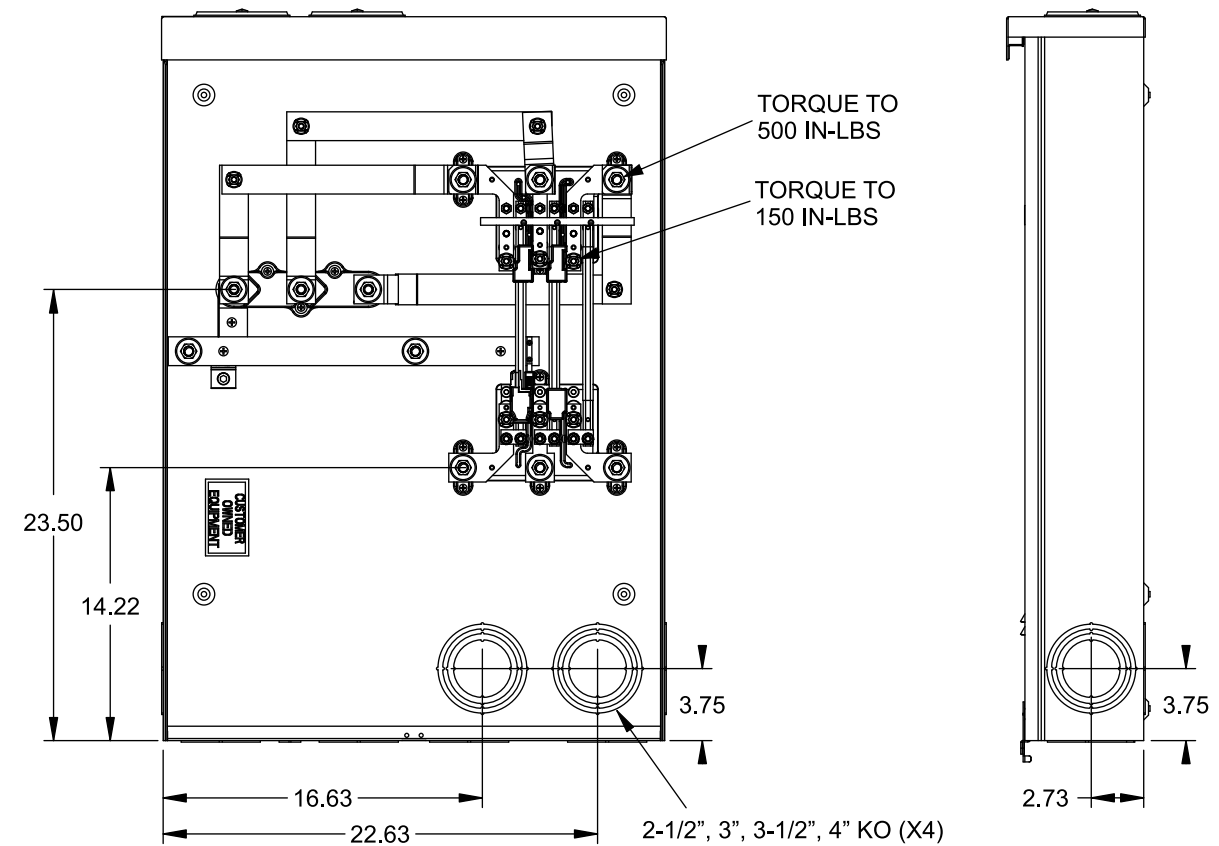

Catalog Number: 9817-9803

Features and Ratings

- Ringless Type Meter Socket
- 480A Continuous, 600A Max., 600V AC
- Outdoor Enclosure (NEMA Type 3R)
- Painted G90 Steel Enclosure
- 3 Phase, Commercial/Industrial Socket
- Meter Socket Type K-7SW
- For Overhead & Underground Service
- Two Large Hub Openings, HD Type Cover Plates Installed

(2) TYPE HD (LARGE) HUB OPENINGS
COVER PLATES INSTALLED

Accessories

CONDUIT HUBS (HD Type)	
TRADE SIZE	CATALOG No.
3 INCH	EC56856 or H56856-2
3-1/2 INCH	EC56857 or H56857-2
4 INCH	EC56858 or H56858-2
Hub Cover Plate	EC56933 or H56933S

CONNECTOR	PART No.	HEX DRIVE	WIRE SIZE	TORQUE
LINE	56732	5/16"	(2)#4 - 350 kcmil	275 IN-LBS.
LOAD	56732	5/16"	(2)#4 - 350 kcmil	275 IN-LBS.
NEUTRAL	56732	5/16"	(2)#4 - 350 kcmil	275 IN-LBS.
GROUND	56734	5/16"	#6 - 250 kcmil	275 IN-LBS.

VIEW SHOWN WITH COVER REMOVED

© 2015 Copyright Siemens Industry, Inc.

TALON

Meter Socket

Description: **480A Cont, 4 Terminal, K-7SW, 600V AC, Painted Steel Enclosure**

JEL 12/1/15 DO NOT SCALE DRAWING Dwg No: **9817-9803**