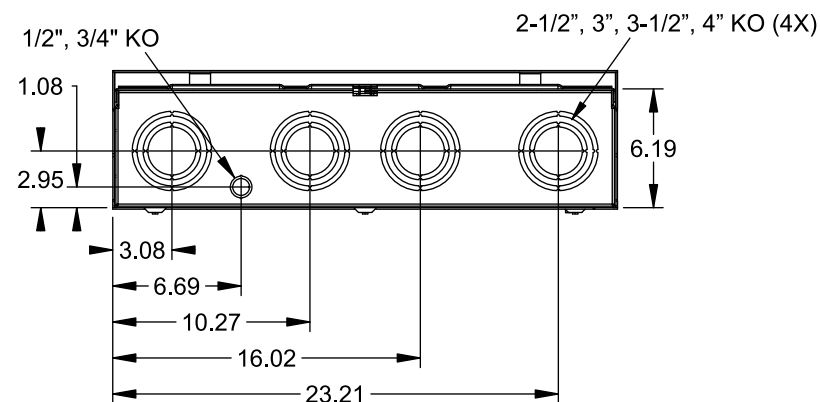

Catalog Number: 9817-9803

Features and Ratings

- Ringless Type Meter Socket
- 480A Continuous, 600A Max., 600V AC
- Outdoor Enclosure (NEMA Type 3R)
- Painted G90 Steel Enclosure
- 3 Phase, Commercial/Industrial Socket
- Meter Socket Type K-7SW
- For Overhead & Underground Service
- Two Large Hub Openings, HD Type Cover Plates Installed

(2) TYPE HD (LARGE) HUB OPENINGS
COVER PLATES INSTALLED

Accessories

CONDUIT HUBS (HD Type)	
TRADE SIZE	CATALOG No.
3 INCH	EC56856 or H56856-2
3-1/2 INCH	EC56857 or H56857-2
4 INCH	EC56858 or H56858-2
Hub Cover Plate	EC56933 or H56933S

CONNECTOR	PART No.	HEX DRIVE	WIRE SIZE	TORQUE
LINE	56732	5/16"	(2)#4 - 350 kcmil	275 IN-LBS.
LOAD	56732	5/16"	(2)#4 - 350 kcmil	275 IN-LBS.
NEUTRAL	56732	5/16"	(2)#4 - 350 kcmil	275 IN-LBS.
GROUND	56734	5/16"	#6 - 250 kcmil	275 IN-LBS.

VIEW SHOWN WITH COVER REMOVED

© 2015 Copyright Siemens Industry, Inc.

TALON

Meter Socket

Description: **480A Cont, 4 Terminal, K-7SW, 600V AC, Painted Steel Enclosure**

JEL 12/1/15 DO NOT SCALE DRAWING Dwg No: **9817-9803**