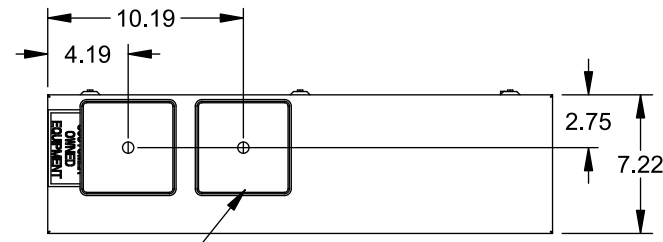

Catalog Number: 9817-9803

Features and Ratings

- Ringless Type Meter Socket
- 480A Continuous, 600A Max., 600V AC
- Outdoor Enclosure (NEMA Type 3R)
- Painted G90 Steel Enclosure
- 3 Phase, Commercial/Industrial Socket
- Meter Socket Type K-7SW
- For Overhead & Underground Service
- Two Large Hub Openings, HD Type Cover Plates Installed

(2) TYPE HD (LARGE) HUB OPENINGS
COVER PLATES INSTALLED

Accessories

CONDUIT HUBS (HD Type)	
TRADE SIZE	CATALOG No.
3 INCH	EC56856 or H56856-2
3-1/2 INCH	EC56857 or H56857-2
4 INCH	EC56858 or H56858-2
Hub Cover Plate	EC56933 or H56933S

CONNECTOR	PART No.	HEX DRIVE	WIRE SIZE	TORQUE
LINE	56732	5/16"	(2)#4 - 350 kcmil	275 IN-LBS.
LOAD	56732	5/16"	(2)#4 - 350 kcmil	275 IN-LBS.
NEUTRAL	56732	5/16"	(2)#4 - 350 kcmil	275 IN-LBS.
GROUND	56734	5/16"	#6 - 250 kcmil	275 IN-LBS.

VIEW SHOWN WITH COVER REMOVED

© 2015 Copyright Siemens Industry, Inc.

TALON

Meter Socket

Description: **480A Cont, 4 Terminal, K-7SW, 600V AC, Painted Steel Enclosure**

JEL 12/1/15 DO NOT SCALE DRAWING Dwg No: **9817-9803**