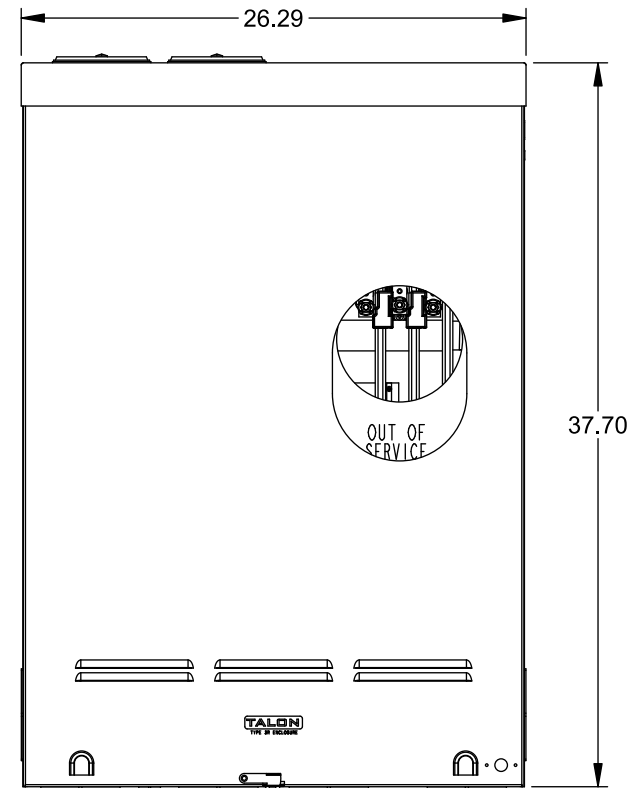

Catalog Number: 9817-9802

Features and Ratings

- Ringless Type Meter Socket
- 480A Continuous, 600A Max., 600V AC
- Outdoor Enclosure (NEMA Type 3R)
- Painted G90 Steel Enclosure
- 3 Phase, Commercial/Industrial Socket
- Meter Socket Type K-7SW
- For Overhead & Underground Service
- Two Large Hub Openings, HD Type Cover Plates Installed

(2) TYPE HD (LARGE) HUB OPENINGS
COVER PLATES INSTALLED

VIEW SHOWN WITH COVER REMOVED

Accessories

CONDUIT HUBS (HD Type)		CAT No.	DESCRIPTION
TRADE SIZE	CATALOG No.		
3 INCH	EC56856 or H56856-2	H69623	Bypass
3-1/2 INCH	EC56857 or H56857-2	H69685-1	Isolated Neutral Kit
4 INCH	EC56858 or H56858-2	H69546-1	Hex Magnet Socket Kit
		H69232-1	Insulated T-Handle Kit
		H65050	K-base Insulator Kit
		H63864	K-base Ground Kit
Hub Cover Plate		EC56933 or H56933S	

Connectors, Wire Sizes and Torques

CONNECTOR	PART No.	HEX DRIVE	WIRE SIZE	TORQUE
LINE	56732	5/16"	(2)#4 - 350 kcmil	275 IN-LBS.
LOAD	56732	5/16"	(2)#4 - 350 kcmil	275 IN-LBS.
NEUTRAL	56732	5/16"	(2)#4 - 350 kcmil	275 IN-LBS.
GROUND	56734	5/16"	#6 - 250 kcmil	275 IN-LBS.

© 2015 Copyright Siemens Industry, Inc.

TALON
Meter Socket

Description: **480A Cont, 4 Terminal, K-7SW, 600V AC, Painted Steel Enclosure**

JEL 11/30/15 | DO NOT SCALE DRAWING | Dwg No: **9817-9802**