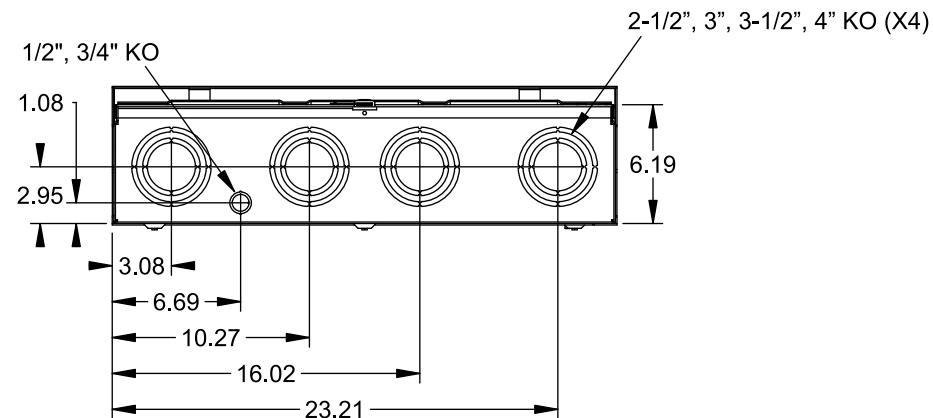

Catalog Number: 9817-9802

Features and Ratings

- Ringless Type Meter Socket
- 480A Continuous, 600A Max., 600V AC
- Outdoor Enclosure (NEMA Type 3R)
- Painted G90 Steel Enclosure
- 3 Phase, Commercial/Industrial Socket
- Meter Socket Type K-7SW
- For Overhead & Underground Service
- Two Large Hub Openings, HD Type Cover Plates Installed

(2) TYPE HD (LARGE) HUB OPENINGS
COVER PLATES INSTALLED

VIEW SHOWN WITH COVER REMOVED

Accessories

CONDUIT HUBS (HD Type)		CAT No.	DESCRIPTION
TRADE SIZE	CATALOG No.		
3 INCH	EC56856 or H56856-2	H69623	Bypass
3-1/2 INCH	EC56857 or H56857-2	H69685-1	Isolated Neutral Kit
4 INCH	EC56858 or H56858-2	H69546-1	Hex Magnet Socket Kit
		H69232-1	Insulated T-Handle Kit
		H65050	K-base Insulator Kit
		H63864	K-base Ground Kit
Hub Cover Plate		EC56933 or H56933S	

Connectors, Wire Sizes and Torques

CONNECTOR	PART No.	HEX DRIVE	WIRE SIZE	TORQUE
LINE	56732	5/16"	(2)#4 - 350 kcmil	275 IN-LBS.
LOAD	56732	5/16"	(2)#4 - 350 kcmil	275 IN-LBS.
NEUTRAL	56732	5/16"	(2)#4 - 350 kcmil	275 IN-LBS.
GROUND	56734	5/16"	#6 - 250 kcmil	275 IN-LBS.

© 2015 Copyright Siemens Industry, Inc.

TALON
Meter Socket

Description: **480A Cont, 4 Terminal, K-7SW, 600V AC, Painted Steel Enclosure**

JEL 11/30/15 | DO NOT SCALE DRAWING | Dwg No: **9817-9802**