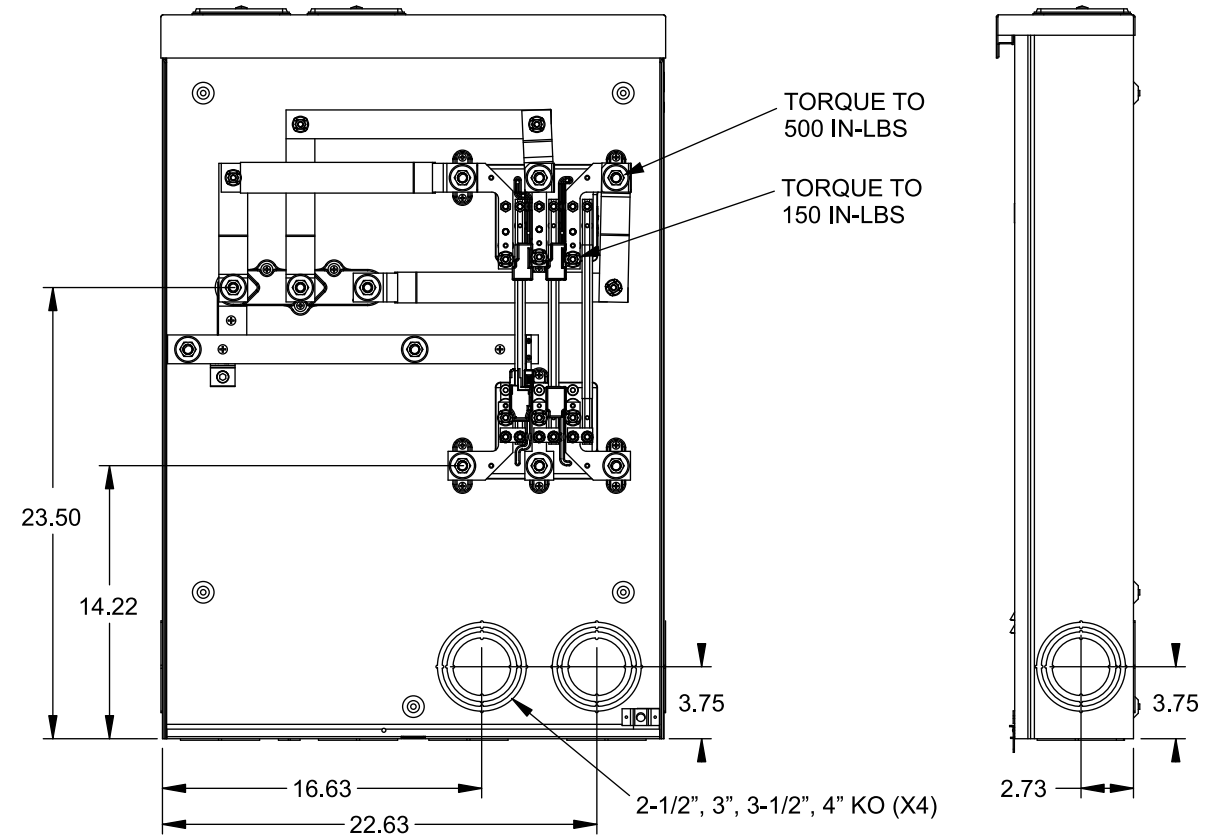

Catalog Number: 9817-9802

Features and Ratings

- Ringless Type Meter Socket
- 480A Continuous, 600A Max., 600V AC
- Outdoor Enclosure (NEMA Type 3R)
- Painted G90 Steel Enclosure
- 3 Phase, Commercial/Industrial Socket
- Meter Socket Type K-7SW
- For Overhead & Underground Service
- Two Large Hub Openings, HD Type Cover Plates Installed

(2) TYPE HD (LARGE) HUB OPENINGS
COVER PLATES INSTALLED

VIEW SHOWN WITH COVER REMOVED

Accessories

CONDUIT HUBS (HD Type)		CAT No.	DESCRIPTION
TRADE SIZE	CATALOG No.		
3 INCH	EC56856 or H56856-2	H69623	Bypass
3-1/2 INCH	EC56857 or H56857-2	H69685-1	Isolated Neutral Kit
4 INCH	EC56858 or H56858-2	H69546-1	Hex Magnet Socket Kit
		H69232-1	Insulated T-Handle Kit
		H65050	K-base Insulator Kit
		H63864	K-base Ground Kit
Hub Cover Plate		EC56933 or H56933S	

Connectors, Wire Sizes and Torques

CONNECTOR	PART No.	HEX DRIVE	WIRE SIZE	TORQUE
LINE	56732	5/16"	(2)#4 - 350 kcmil	275 IN-LBS.
LOAD	56732	5/16"	(2)#4 - 350 kcmil	275 IN-LBS.
NEUTRAL	56732	5/16"	(2)#4 - 350 kcmil	275 IN-LBS.
GROUND	56734	5/16"	#6 - 250 kcmil	275 IN-LBS.

© 2015 Copyright Siemens Industry, Inc.

TALON
Meter Socket

Description: **480A Cont, 4 Terminal, K-7SW, 600V AC, Painted Steel Enclosure**

JEL 11/30/15 | DO NOT SCALE DRAWING | Dwg No: **9817-9802**