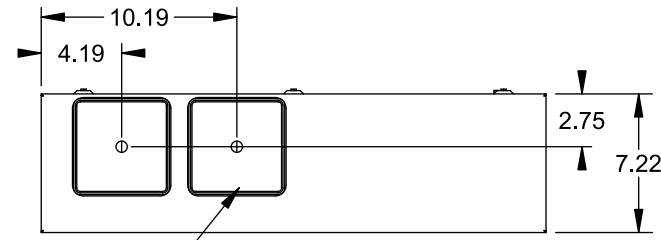

Catalog Number: 9817-9802

Features and Ratings

- Ringless Type Meter Socket
- 480A Continuous, 600A Max., 600V AC
- Outdoor Enclosure (NEMA Type 3R)
- Painted G90 Steel Enclosure
- 3 Phase, Commercial/Industrial Socket
- Meter Socket Type K-7SW
- For Overhead & Underground Service
- Two Large Hub Openings, HD Type Cover Plates Installed

(2) TYPE HD (LARGE) HUB OPENINGS
COVER PLATES INSTALLED

VIEW SHOWN WITH COVER REMOVED

Accessories

CONDUIT HUBS (HD Type)		CAT No.	DESCRIPTION
TRADE SIZE	CATALOG No.		
3 INCH	EC56856 or H56856-2	H69623	Bypass
3-1/2 INCH	EC56857 or H56857-2	H69685-1	Isolated Neutral Kit
4 INCH	EC56858 or H56858-2	H69546-1	Hex Magnet Socket Kit
		H69232-1	Insulated T-Handle Kit
		H65050	K-base Insulator Kit
		H63864	K-base Ground Kit
Hub Cover Plate		EC56933 or H56933S	

Connectors, Wire Sizes and Torques

CONNECTOR	PART No.	HEX DRIVE	WIRE SIZE	TORQUE
LINE	56732	5/16"	(2)#4 - 350 kcmil	275 IN-LBS.
LOAD	56732	5/16"	(2)#4 - 350 kcmil	275 IN-LBS.
NEUTRAL	56732	5/16"	(2)#4 - 350 kcmil	275 IN-LBS.
GROUND	56734	5/16"	#6 - 250 kcmil	275 IN-LBS.

© 2015 Copyright Siemens Industry, Inc.

TALON
Meter Socket

Description: **480A Cont, 4 Terminal, K-7SW, 600V AC, Painted Steel Enclosure**

JEL 11/30/15 | DO NOT SCALE DRAWING | Dwg No: **9817-9802**