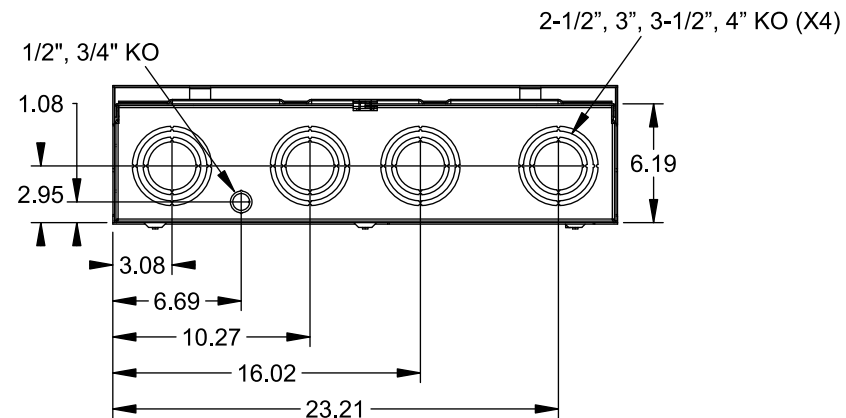

Catalog Number: 9817-9801

Features and Ratings

- Ringless Type Meter Socket
- 480A Continuous, 600A Max., 600V AC
- Outdoor Enclosure (NEMA Type 3R)
- Painted G90 Steel Enclosure
- 3 Phase, Commercial/Industrial Socket
- Meter Socket Type K-7SW
- For Overhead & Underground Service
- Two Large Hub Openings

Accessories

CONDUIT HUBS (HD Type)		CAT No.	DESCRIPTION
TRADE SIZE	CATALOG No.		
3 INCH	EC56856 or H56856-2	H69623	Bypass
3-1/2 INCH	EC56857 or H56857-2	H69685-1	Isolated Neutral Kit
4 INCH	EC56858 or H56858-2	H69546-1	Hex Magnet Socket Kit
		H69232-1	Insulated T-Handle Kit
		H65050	K-base Insulator Kit
		H63864	K-base Ground Kit
Hub Cover Plate	EC56933 or H56933S		

Connectors, Wire Sizes and Torques

CONNECTOR	PART No.	HEX DRIVE	WIRE SIZE	TORQUE
LINE	56732	5/16"	(2)#4 - 350 kcmil	275 IN-LBS.
LOAD	56732	5/16"	(2)#4 - 350 kcmil	275 IN-LBS.
NEUTRAL	56732	5/16"	(2)#4 - 350 kcmil	275 IN-LBS.
GROUND	56734	5/16"	#6 - 250 kcmil	275 IN-LBS.

VIEW SHOWN WITH COVER REMOVED

© 2015 Copyright Siemens Industry, Inc.

TALON

Meter Socket

Description: **480A Cont, 4 Terminal, K-7SW, 600V AC, Painted Steel Enclosure**

JEL 12/1/15 | DO NOT SCALE DRAWING | Dwg No: **9817-9801**