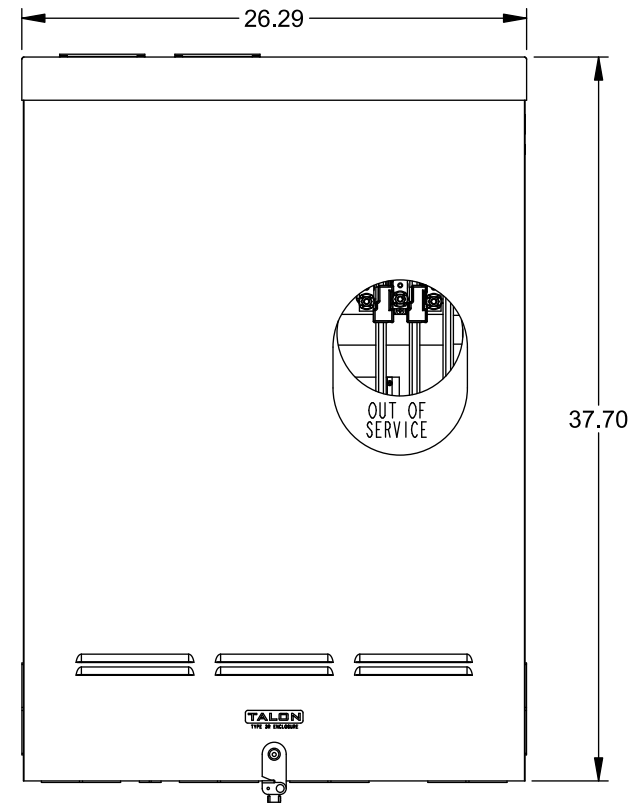

Catalog Number: 9817-9801

Features and Ratings

- Ringless Type Meter Socket
- 480A Continuous, 600A Max., 600V AC
- Outdoor Enclosure (NEMA Type 3R)
- Painted G90 Steel Enclosure
- 3 Phase, Commercial/Industrial Socket
- Meter Socket Type K-7SW
- For Overhead & Underground Service
- Two Large Hub Openings

Accessories

CONDUIT HUBS (HD Type)		CAT No.	DESCRIPTION
TRADE SIZE	CATALOG No.		
3 INCH	EC56856 or H56856-2	H69623	Bypass
3-1/2 INCH	EC56857 or H56857-2	H69685-1	Isolated Neutral Kit
4 INCH	EC56858 or H56858-2	H69546-1	Hex Magnet Socket Kit
		H69232-1	Insulated T-Handle Kit
		H65050	K-base Insulator Kit
		H63864	K-base Ground Kit
Hub Cover Plate	EC56933 or H56933S		

Connectors, Wire Sizes and Torques

CONNECTOR	PART No.	HEX DRIVE	WIRE SIZE	TORQUE
LINE	56732	5/16"	(2)#4 - 350 kcmil	275 IN-LBS.
LOAD	56732	5/16"	(2)#4 - 350 kcmil	275 IN-LBS.
NEUTRAL	56732	5/16"	(2)#4 - 350 kcmil	275 IN-LBS.
GROUND	56734	5/16"	#6 - 250 kcmil	275 IN-LBS.

VIEW SHOWN WITH COVER REMOVED

© 2015 Copyright Siemens Industry, Inc.

TALON

Meter Socket

Description: **480A Cont, 4 Terminal, K-7SW, 600V AC, Painted Steel Enclosure**

JEL 12/1/15 | DO NOT SCALE DRAWING | Dwg No: **9817-9801**