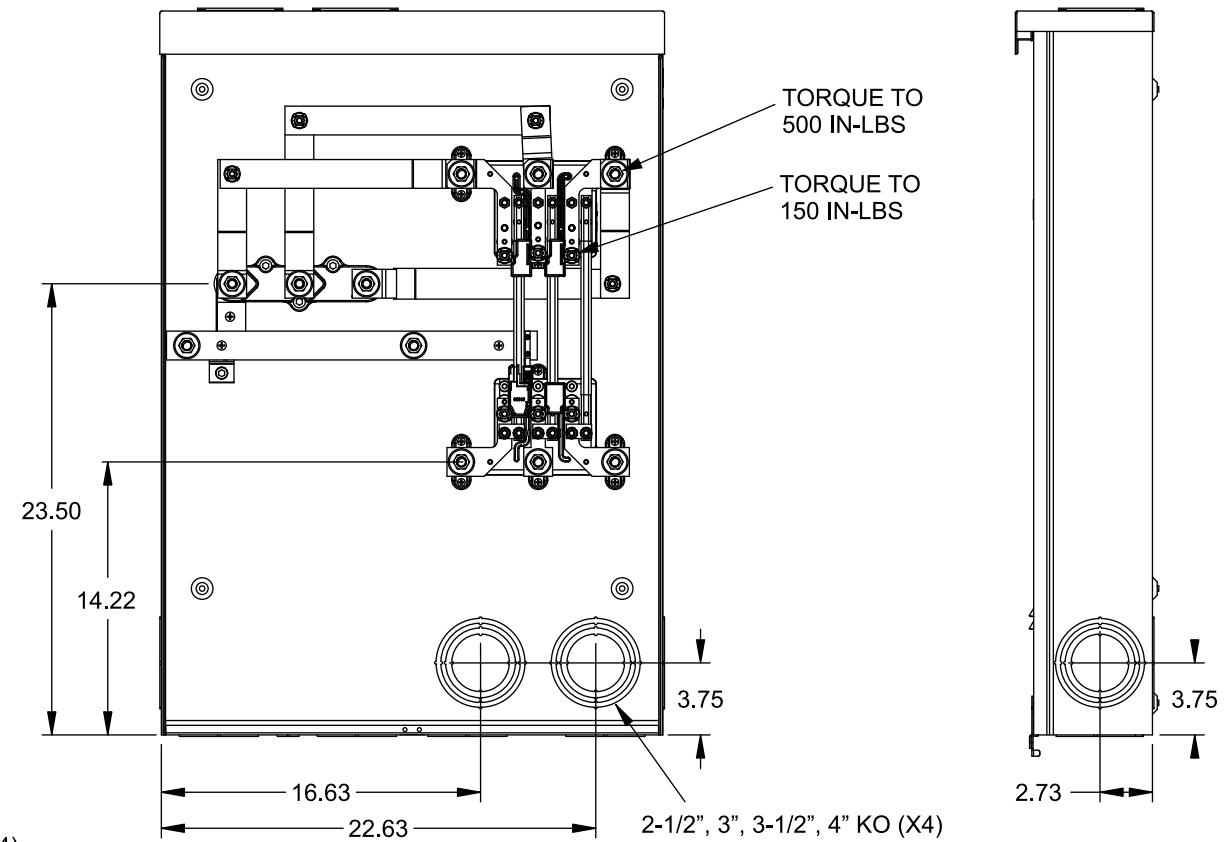

Catalog Number: 9817-9801

Features and Ratings

- Ringless Type Meter Socket
- 480A Continuous, 600A Max., 600V AC
- Outdoor Enclosure (NEMA Type 3R)
- Painted G90 Steel Enclosure
- 3 Phase, Commercial/Industrial Socket
- Meter Socket Type K-7SW
- For Overhead & Underground Service
- Two Large Hub Openings

Accessories

CONDUIT HUBS (HD Type)		CAT No.	DESCRIPTION
TRADE SIZE	CATALOG No.		
3 INCH	EC56856 or H56856-2	H69623	Bypass
3-1/2 INCH	EC56857 or H56857-2	H69685-1	Isolated Neutral Kit
4 INCH	EC56858 or H56858-2	H69546-1	Hex Magnet Socket Kit
		H69232-1	Insulated T-Handle Kit
		H65050	K-base Insulator Kit
		H63864	K-base Ground Kit
Hub Cover Plate	EC56933 or H56933S		

Connectors, Wire Sizes and Torques

CONNECTOR	PART No.	HEX DRIVE	WIRE SIZE	TORQUE
LINE	56732	5/16"	(2)#4 - 350 kcmil	275 IN-LBS.
LOAD	56732	5/16"	(2)#4 - 350 kcmil	275 IN-LBS.
NEUTRAL	56732	5/16"	(2)#4 - 350 kcmil	275 IN-LBS.
GROUND	56734	5/16"	#6 - 250 kcmil	275 IN-LBS.

VIEW SHOWN WITH COVER REMOVED

© 2015 Copyright Siemens Industry, Inc.

TALON

Meter Socket

Description: **480A Cont, 4 Terminal, K-7SW, 600V AC, Painted Steel Enclosure**

JEL 12/1/15 | DO NOT SCALE DRAWING | Dwg No: **9817-9801**