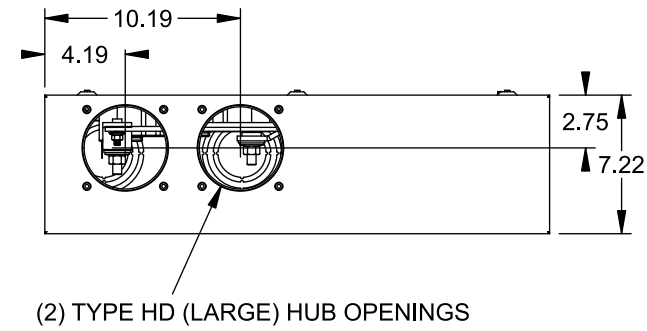

Catalog Number: 9817-9801

Features and Ratings

- Ringless Type Meter Socket
- 480A Continuous, 600A Max., 600V AC
- Outdoor Enclosure (NEMA Type 3R)
- Painted G90 Steel Enclosure
- 3 Phase, Commercial/Industrial Socket
- Meter Socket Type K-7SW
- For Overhead & Underground Service
- Two Large Hub Openings

Accessories

CONDUIT HUBS (HD Type)		CAT No.	DESCRIPTION
TRADE SIZE	CATALOG No.		
3 INCH	EC56856 or H56856-2	H69623	Bypass
3-1/2 INCH	EC56857 or H56857-2	H69685-1	Isolated Neutral Kit
4 INCH	EC56858 or H56858-2	H69546-1	Hex Magnet Socket Kit
		H69232-1	Insulated T-Handle Kit
		H65050	K-base Insulator Kit
		H63864	K-base Ground Kit
Hub Cover Plate	EC56933 or H56933S		

Connectors, Wire Sizes and Torques

CONNECTOR	PART No.	HEX DRIVE	WIRE SIZE	TORQUE
LINE	56732	5/16"	(2)#4 - 350 kcmil	275 IN-LBS.
LOAD	56732	5/16"	(2)#4 - 350 kcmil	275 IN-LBS.
NEUTRAL	56732	5/16"	(2)#4 - 350 kcmil	275 IN-LBS.
GROUND	56734	5/16"	#6 - 250 kcmil	275 IN-LBS.

VIEW SHOWN WITH COVER REMOVED

© 2015 Copyright Siemens Industry, Inc.

TALON

Meter Socket

Description: **480A Cont, 4 Terminal, K-7SW, 600V AC, Painted Steel Enclosure**

JEL 12/1/15 | DO NOT SCALE DRAWING | Dwg No: **9817-9801**