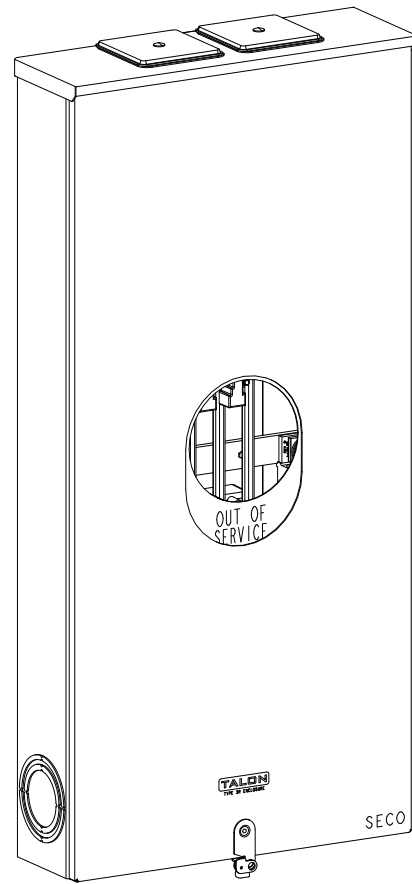

Catalog Number: 9817-9575

Features and Ratings

- Ringless Type Meter Socket
- 480A Continuous, 600A Max., 600V AC
- Outdoor Enclosure (NEMA Type 3R)
- Painted G90 Steel Enclosure
- 3 Phase, Commercial/Industrial Socket
- Meter Socket Type K-7T
- For Overhead & Underground Service
- Two Large Hub Openings, HD Type Cover Plates Installed

(2) TYPE HD (LARGE) HUB OPENINGS COVER PLATES INSTALLED

VIEW SHOWN WITH COVER REMOVED

Accessories

CONDUIT HUBS (HD Type)	
TRADE SIZE	CATALOG No.
3 INCH	EC56856 or H56856-2
3-1/2 INCH	EC56857 or H56857-2
4 INCH	EC56858 or H56858-2
Hub Cover Plate	EC56933 or H56933S

CONNECTOR	PART No.	HEX DRIVE	WIRE SIZE	TORQUE
LINE*	56427-M	3/8"	(2)#2 - 500 kcmil	375 IN-LBS.
LINE/LOAD*	56732-M	3/8"	(2)#4 - 500 kcmil	375 IN-LBS.
NEUTRAL*	56732-M	3/8"	(2)#4 - 500 kcmil	375 IN-LBS.
LINE/LOAD/NEUT	68752-1	5/16"	(3)#6 - 250 kcmil	275 IN-LBS.
GROUND*	56734	5/16"	#6 - 250 kcmil	275 IN-LBS.