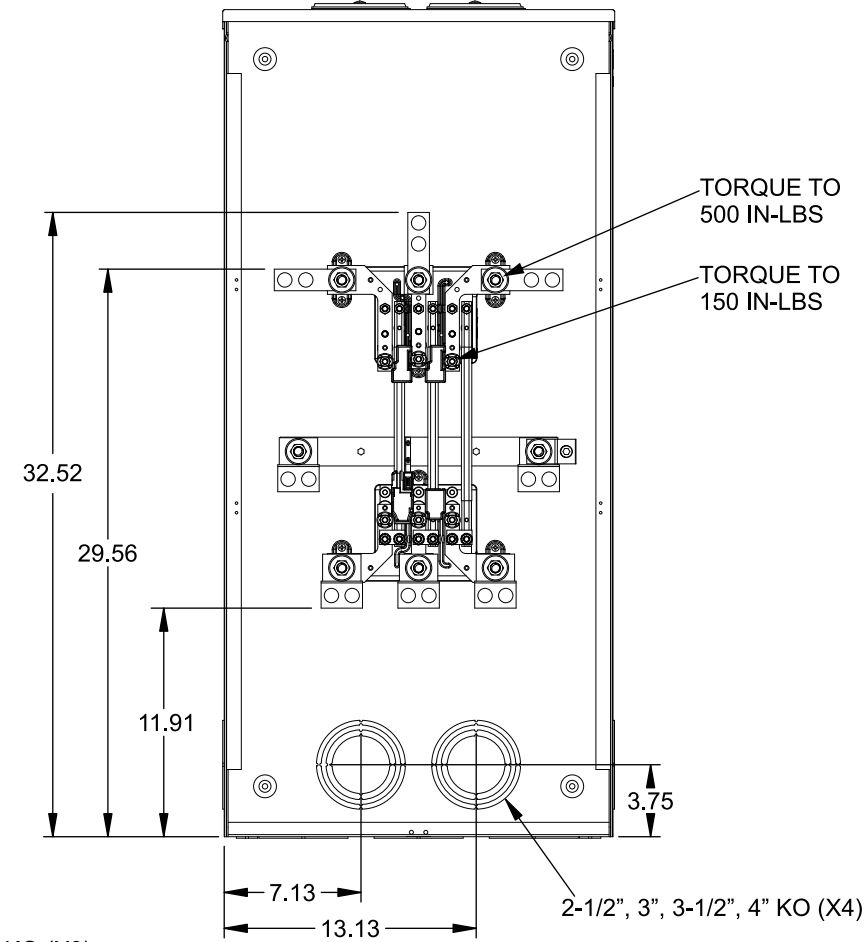

Catalog Number: 9817-9575

Features and Ratings

- Ringless Type Meter Socket
- 480A Continuous, 600A Max., 600V AC
- Outdoor Enclosure (NEMA Type 3R)
- Painted G90 Steel Enclosure
- 3 Phase, Commercial/Industrial Socket
- Meter Socket Type K-7T
- For Overhead & Underground Service
- Two Large Hub Openings, HD Type Cover Plates Installed

(2) TYPE HD (LARGE) HUB OPENINGS COVER PLATES INSTALLED

VIEW SHOWN WITH COVER REMOVED

Accessories

CONDUIT HUBS (HD Type)	
TRADE SIZE	CATALOG No.
3 INCH	EC56856 or H56856-2
3-1/2 INCH	EC56857 or H56857-2
4 INCH	EC56858 or H56858-2
Hub Cover Plate	EC56933 or H56933S

CONNECTOR	PART No.	HEX DRIVE	WIRE SIZE	TORQUE
LINE*	56427-M	3/8"	(2)#2 - 500 kcmil	375 IN-LBS.
LINE/LOAD*	56732-M	3/8"	(2)#4 - 500 kcmil	375 IN-LBS.
NEUTRAL*	56732-M	3/8"	(2)#4 - 500 kcmil	375 IN-LBS.
LINE/LOAD/NEUT	68752-1	5/16"	(3)#6 - 250 kcmil	275 IN-LBS.
GROUND*	56734	5/16"	#6 - 250 kcmil	275 IN-LBS.

*Factory Installed

© 2016 Copyright Siemens Industry, Inc.

TALON

Meter Socket

Description: **480A Cont, 4 Terminal, K-7T, 600V AC, Painted Steel Enclosure**

JEL 2/1/16 DO NOT SCALE DRAWING Dwg No: **9817-9575**