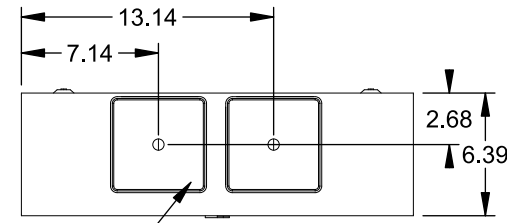

Catalog Number: 9817-9575

Features and Ratings

- Ringless Type Meter Socket
- 480A Continuous, 600A Max., 600V AC
- Outdoor Enclosure (NEMA Type 3R)
- Painted G90 Steel Enclosure
- 3 Phase, Commercial/Industrial Socket
- Meter Socket Type K-7T
- For Overhead & Underground Service
- Two Large Hub Openings, HD Type Cover Plates Installed

(2) TYPE HD (LARGE) HUB OPENINGS COVER PLATES INSTALLED

VIEW SHOWN WITH COVER REMOVED

Accessories

CONDUIT HUBS (HD Type)	
TRADE SIZE	CATALOG No.
3 INCH	EC56856 or H56856-2
3-1/2 INCH	EC56857 or H56857-2
4 INCH	EC56858 or H56858-2
Hub Cover Plate	EC56933 or H56933S

CONNECTOR	PART No.	HEX DRIVE	WIRE SIZE	TORQUE
LINE*	56427-M	3/8"	(2)#2 - 500 kcmil	375 IN-LBS.
LINE/LOAD*	56732-M	3/8"	(2)#4 - 500 kcmil	375 IN-LBS.
NEUTRAL*	56732-M	3/8"	(2)#4 - 500 kcmil	375 IN-LBS.
LINE/LOAD/NEUT	68752-1	5/16"	(3)#6 - 250 kcmil	275 IN-LBS.
GROUND*	56734	5/16"	#6 - 250 kcmil	275 IN-LBS.

*Factory Installed

© 2016 Copyright Siemens Industry, Inc.

TALON

Meter Socket

Description: **480A Cont, 4 Terminal, K-7T, 600V AC, Painted Steel Enclosure**

JEL 2/1/16 DO NOT SCALE DRAWING Dwg No: **9817-9575**