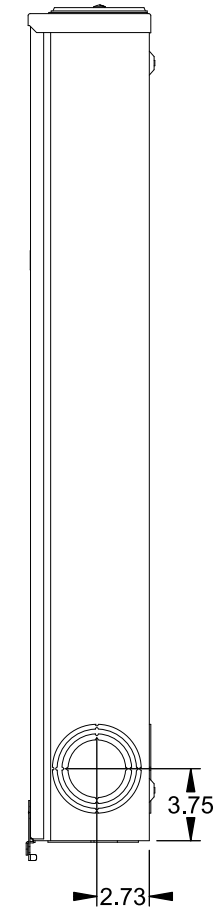

Catalog Number: 9817-9575

Features and Ratings

- Ringless Type Meter Socket
- 480A Continuous, 600A Max., 600V AC
- Outdoor Enclosure (NEMA Type 3R)
- Painted G90 Steel Enclosure
- 3 Phase, Commercial/Industrial Socket
- Meter Socket Type K-7T
- For Overhead & Underground Service
- Two Large Hub Openings, HD Type Cover Plates Installed

(2) TYPE HD (LARGE) HUB OPENINGS COVER PLATES INSTALLED

VIEW SHOWN WITH COVER REMOVED

Accessories

CONDUIT HUBS (HD Type)	
TRADE SIZE	CATALOG No.
3 INCH	EC56856 or H56856-2
3-1/2 INCH	EC56857 or H56857-2
4 INCH	EC56858 or H56858-2
Hub Cover Plate	EC56933 or H56933S

CONNECTOR	PART No.	HEX DRIVE	WIRE SIZE	TORQUE
LINE*	56427-M	3/8"	(2)#2 - 500 kcmil	375 IN-LBS.
LINE/LOAD*	56732-M	3/8"	(2)#4 - 500 kcmil	375 IN-LBS.
NEUTRAL*	56732-M	3/8"	(2)#4 - 500 kcmil	375 IN-LBS.
LINE/LOAD/NEUT	68752-1	5/16"	(3)#6 - 250 kcmil	275 IN-LBS.
GROUND*	56734	5/16"	#6 - 250 kcmil	275 IN-LBS.

*Factory Installed

© 2016 Copyright Siemens Industry, Inc.

TALON

Meter Socket

Description: **480A Cont, 4 Terminal, K-7T, 600V AC, Painted Steel Enclosure**

JEL 2/1/16 DO NOT SCALE DRAWING Dwg No: **9817-9575**