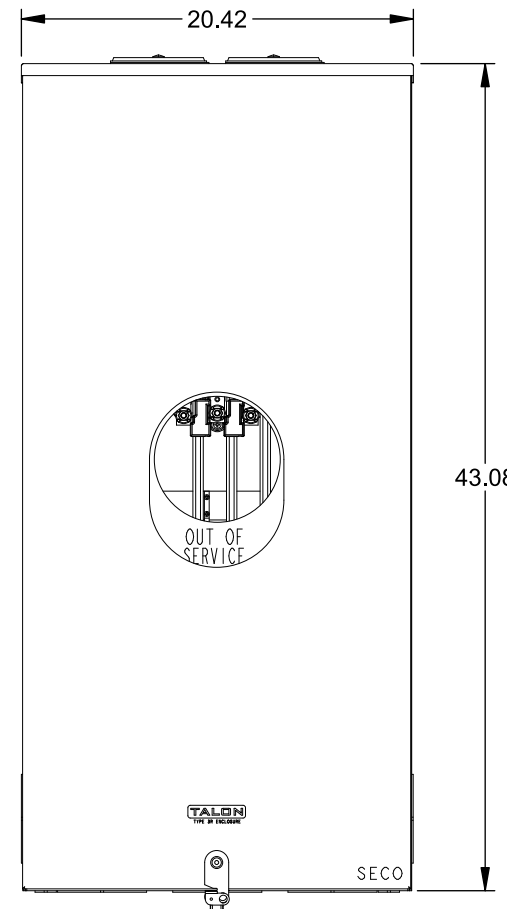

Catalog Number: 9817-9575

Features and Ratings

- Ringless Type Meter Socket
- 480A Continuous, 600A Max., 600V AC
- Outdoor Enclosure (NEMA Type 3R)
- Painted G90 Steel Enclosure
- 3 Phase, Commercial/Industrial Socket
- Meter Socket Type K-7T
- For Overhead & Underground Service
- Two Large Hub Openings, HD Type Cover Plates Installed

(2) TYPE HD (LARGE) HUB OPENINGS COVER PLATES INSTALLED

VIEW SHOWN WITH COVER REMOVED

Accessories

CONDUIT HUBS (HD Type)	
TRADE SIZE	CATALOG No.
3 INCH	EC56856 or H56856-2
3-1/2 INCH	EC56857 or H56857-2
4 INCH	EC56858 or H56858-2
Hub Cover Plate	EC56933 or H56933S

CONNECTOR	PART No.	HEX DRIVE	WIRE SIZE	TORQUE
LINE*	56427-M	3/8"	(2)#2 - 500 kcmil	375 IN-LBS.
LINE/LOAD*	56732-M	3/8"	(2)#4 - 500 kcmil	375 IN-LBS.
NEUTRAL*	56732-M	3/8"	(2)#4 - 500 kcmil	375 IN-LBS.
LINE/LOAD/NEUT	68752-1	5/16"	(3)#6 - 250 kcmil	275 IN-LBS.
GROUND*	56734	5/16"	#6 - 250 kcmil	275 IN-LBS.

*Factory Installed

© 2016 Copyright Siemens Industry, Inc.

TALON

Meter Socket

Description: **480A Cont, 4 Terminal, K-7T, 600V AC, Painted Steel Enclosure**

JEL 2/1/16 DO NOT SCALE DRAWING Dwg No: **9817-9575**