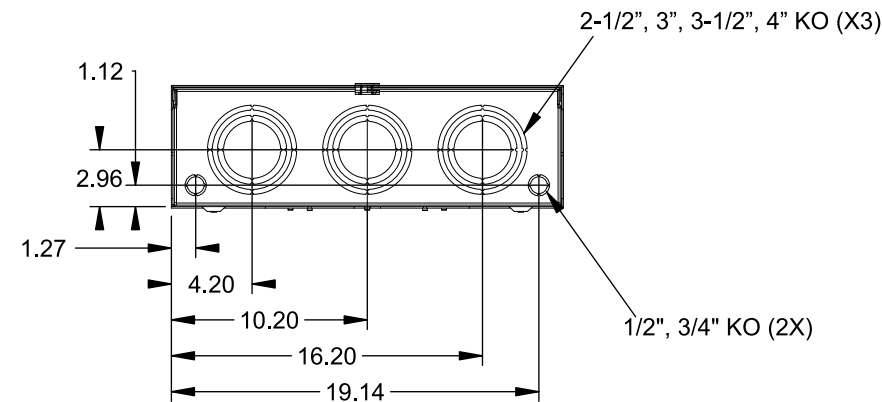

Catalog Number: 9817-9575

Features and Ratings

- Ringless Type Meter Socket
- 480A Continuous, 600A Max., 600V AC
- Outdoor Enclosure (NEMA Type 3R)
- Painted G90 Steel Enclosure
- 3 Phase, Commercial/Industrial Socket
- Meter Socket Type K-7T
- For Overhead & Underground Service
- Two Large Hub Openings, HD Type Cover Plates Installed

(2) TYPE HD (LARGE) HUB OPENINGS COVER PLATES INSTALLED

VIEW SHOWN WITH COVER REMOVED

Accessories

CONDUIT HUBS (HD Type)	
TRADE SIZE	CATALOG No.
3 INCH	EC56856 or H56856-2
3-1/2 INCH	EC56857 or H56857-2
4 INCH	EC56858 or H56858-2
Hub Cover Plate	EC56933 or H56933S

CONNECTOR	PART No.	HEX DRIVE	WIRE SIZE	TORQUE
LINE*	56427-M	3/8"	(2)#2 - 500 kcmil	375 IN-LBS.
LINE/LOAD*	56732-M	3/8"	(2)#4 - 500 kcmil	375 IN-LBS.
NEUTRAL*	56732-M	3/8"	(2)#4 - 500 kcmil	375 IN-LBS.
LINE/LOAD/NEUT	68752-1	5/16"	(3)#6 - 250 kcmil	275 IN-LBS.
GROUND*	56734	5/16"	#6 - 250 kcmil	275 IN-LBS.

*Factory Installed

© 2016 Copyright Siemens Industry, Inc.

TALON

Meter Socket

Description: **480A Cont, 4 Terminal, K-7T, 600V AC, Painted Steel Enclosure**

JEL 2/1/16 DO NOT SCALE DRAWING Dwg No: **9817-9575**