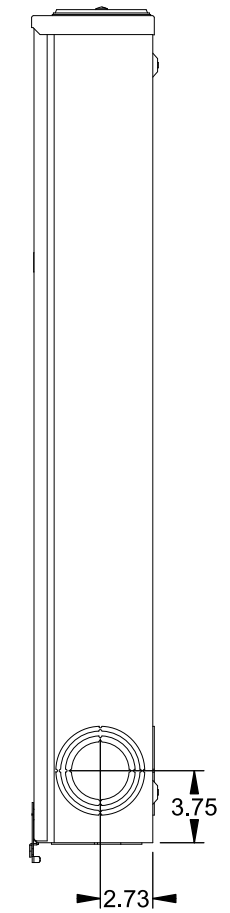

Catalog Number: 9817-9572

Features and Ratings

- Ringless Type Meter Socket
- 480A Continuous, 600A Max., 600V AC
- Outdoor Enclosure (NEMA Type 3R)
- Painted G90 Steel Enclosure
- 3 Phase, Commercial/Industrial Socket
- Meter Socket Type K-7T
- For Overhead & Underground Service
- Two Large Hub Openings, HD Type Cover Plates Installed
- Manual Bypass Included

(2) TYPE HD (LARGE) HUB OPENINGS COVER PLATES INSTALLED

Accessories

CONDUIT HUBS (HD Type)	
TRADE SIZE	CATALOG No.
3 INCH	EC56856 or H56856-2
3-1/2 INCH	EC56857 or H56857-2
4 INCH	EC56858 or H56858-2
Hub Cover Plate	EC56933 or H56933S

CONNECTOR	PART No.	HEX DRIVE	WIRE SIZE	TORQUE
LINE*	56429-M	3/8"	(2)#2 - 500 kcmil	375 IN-LBS.
LINE/LOAD*	56732-M	3/8"	(2)#4 - 500 kcmil	375 IN-LBS.
NEUTRAL*	56732-M	3/8"	(2)#4 - 500 kcmil	375 IN-LBS.
LINE/LOAD/NEUT	68752-1	5/16"	(3)#6 - 250 kcmil	275 IN-LBS.
GROUND*	56734	5/16"	#6 - 250 kcmil	275 IN-LBS.

*Factory Installed

VIEW SHOWN WITH COVER REMOVED

© 2016 Copyright Siemens Industry, Inc.

TALON
Meter Socket

Description: **480A Cont, 4 Terminal, K-7T, 600V AC, Painted Steel Enclosure**

JEL 2/1/16 | DO NOT SCALE DRAWING | Dwg No: **9817-9572**