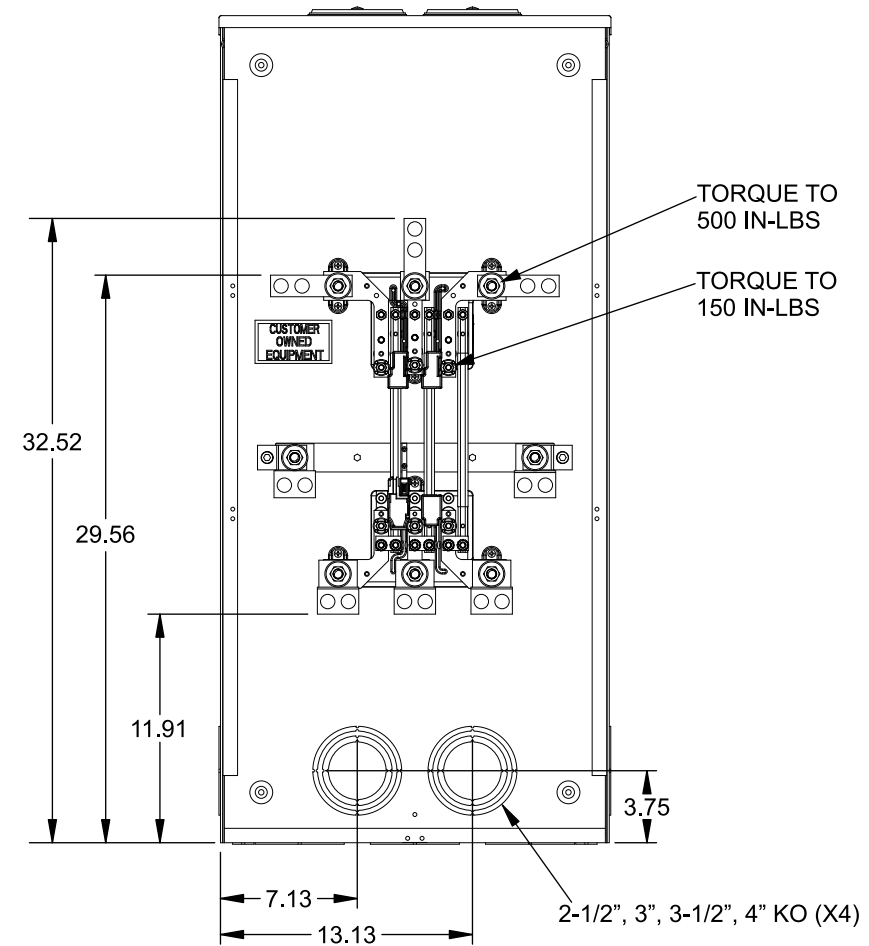

Catalog Number: 9817-9572

Features and Ratings

- Ringless Type Meter Socket
- 480A Continuous, 600A Max., 600V AC
- Outdoor Enclosure (NEMA Type 3R)
- Painted G90 Steel Enclosure
- 3 Phase, Commercial/Industrial Socket
- Meter Socket Type K-7T
- For Overhead & Underground Service
- Two Large Hub Openings, HD Type Cover Plates Installed
- Manual Bypass Included

(2) TYPE HD (LARGE) HUB OPENINGS COVER PLATES INSTALLED

Accessories

CONDUIT HUBS (HD Type)	
TRADE SIZE	CATALOG No.
3 INCH	EC56856 or H56856-2
3-1/2 INCH	EC56857 or H56857-2
4 INCH	EC56858 or H56858-2
Hub Cover Plate	EC56933 or H56933S

CONNECTOR	PART No.	HEX DRIVE	WIRE SIZE	TORQUE
LINE*	56429-M	3/8"	(2)#2 - 500 kcmil	375 IN-LBS.
LINE/LOAD*	56732-M	3/8"	(2)#4 - 500 kcmil	375 IN-LBS.
NEUTRAL*	56732-M	3/8"	(2)#4 - 500 kcmil	375 IN-LBS.
LINE/LOAD/NEUT	68752-1	5/16"	(3)#6 - 250 kcmil	275 IN-LBS.
GROUND*	56734	5/16"	#6 - 250 kcmil	275 IN-LBS.

*Factory Installed

VIEW SHOWN WITH COVER REMOVED

© 2016 Copyright Siemens Industry, Inc.

TALON
Meter Socket

Description: **480A Cont, 4 Terminal, K-7T, 600V AC, Painted Steel Enclosure**

JEL 2/1/16 | DO NOT SCALE DRAWING | Dwg No: **9817-9572**