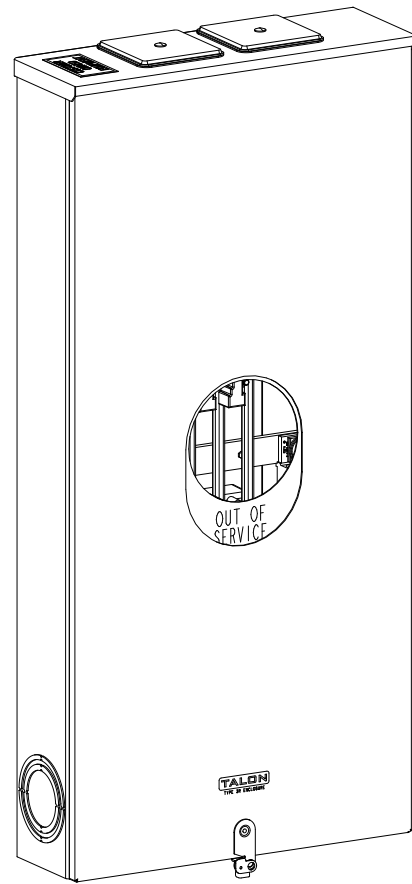

Catalog Number: 9817-9572

Features and Ratings

- Ringless Type Meter Socket
- 480A Continuous, 600A Max., 600V AC
- Outdoor Enclosure (NEMA Type 3R)
- Painted G90 Steel Enclosure
- 3 Phase, Commercial/Industrial Socket
- Meter Socket Type K-7T
- For Overhead & Underground Service
- Two Large Hub Openings, HD Type Cover Plates Installed
- Manual Bypass Included

(2) TYPE HD (LARGE) HUB OPENINGS COVER PLATES INSTALLED

Accessories

CONDUIT HUBS (HD Type)	
TRADE SIZE	CATALOG No.
3 INCH	EC56856 or H56856-2
3-1/2 INCH	EC56857 or H56857-2
4 INCH	EC56858 or H56858-2
Hub Cover Plate	EC56933 or H56933S

CONNECTOR	PART No.	HEX DRIVE	WIRE SIZE	TORQUE
LINE*	56429-M	3/8"	(2)#2 - 500 kcmil	375 IN-LBS.
LINE/LOAD*	56732-M	3/8"	(2)#4 - 500 kcmil	375 IN-LBS.
NEUTRAL*	56732-M	3/8"	(2)#4 - 500 kcmil	375 IN-LBS.
LINE/LOAD/NEUT	68752-1	5/16"	(3)#6 - 250 kcmil	275 IN-LBS.
GROUND*	56734	5/16"	#6 - 250 kcmil	275 IN-LBS.

*Factory Installed

VIEW SHOWN WITH COVER REMOVED

© 2016 Copyright Siemens Industry, Inc.

TALON
Meter Socket

Description: **480A Cont, 4 Terminal, K-7T, 600V AC, Painted Steel Enclosure**

JEL 2/1/16 | DO NOT SCALE DRAWING | Dwg No: **9817-9572**