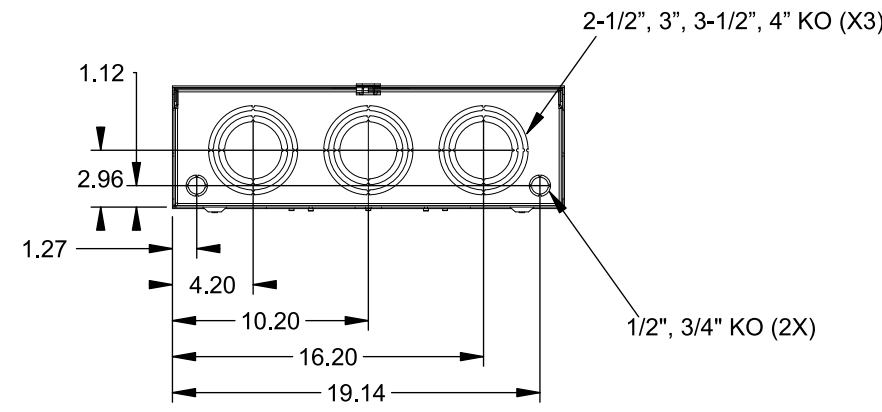

Catalog Number: 9817-9572

Features and Ratings

- Ringless Type Meter Socket
- 480A Continuous, 600A Max., 600V AC
- Outdoor Enclosure (NEMA Type 3R)
- Painted G90 Steel Enclosure
- 3 Phase, Commercial/Industrial Socket
- Meter Socket Type K-7T
- For Overhead & Underground Service
- Two Large Hub Openings, HD Type Cover Plates Installed
- Manual Bypass Included

(2) TYPE HD (LARGE) HUB OPENINGS COVER PLATES INSTALLED

Accessories

CONDUIT HUBS (HD Type)	
TRADE SIZE	CATALOG No.
3 INCH	EC56856 or H56856-2
3-1/2 INCH	EC56857 or H56857-2
4 INCH	EC56858 or H56858-2
Hub Cover Plate	EC56933 or H56933S

CONNECTOR	PART No.	HEX DRIVE	WIRE SIZE	TORQUE
LINE*	56429-M	3/8"	(2)#2 - 500 kcmil	375 IN-LBS.
LINE/LOAD*	56732-M	3/8"	(2)#4 - 500 kcmil	375 IN-LBS.
NEUTRAL*	56732-M	3/8"	(2)#4 - 500 kcmil	375 IN-LBS.
LINE/LOAD/NEUT	68752-1	5/16"	(3)#6 - 250 kcmil	275 IN-LBS.
GROUND*	56734	5/16"	#6 - 250 kcmil	275 IN-LBS.

*Factory Installed

VIEW SHOWN WITH COVER REMOVED

© 2016 Copyright Siemens Industry, Inc.

TALON
Meter Socket

Description: **480A Cont, 4 Terminal, K-7T, 600V AC, Painted Steel Enclosure**

JEL 2/1/16 | DO NOT SCALE DRAWING | Dwg No: **9817-9572**