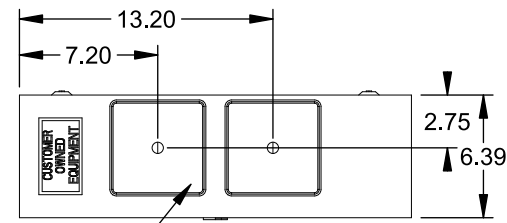

Catalog Number: 9817-9572

Features and Ratings

- Ringless Type Meter Socket
- 480A Continuous, 600A Max., 600V AC
- Outdoor Enclosure (NEMA Type 3R)
- Painted G90 Steel Enclosure
- 3 Phase, Commercial/Industrial Socket
- Meter Socket Type K-7T
- For Overhead & Underground Service
- Two Large Hub Openings, HD Type Cover Plates Installed
- Manual Bypass Included

(2) TYPE HD (LARGE) HUB OPENINGS COVER PLATES INSTALLED

Accessories

CONDUIT HUBS (HD Type)	
TRADE SIZE	CATALOG No.
3 INCH	EC56856 or H56856-2
3-1/2 INCH	EC56857 or H56857-2
4 INCH	EC56858 or H56858-2
Hub Cover Plate	EC56933 or H56933S

CONNECTOR	PART No.	HEX DRIVE	WIRE SIZE	TORQUE
LINE*	56429-M	3/8"	(2)#2 - 500 kcmil	375 IN-LBS.
LINE/LOAD*	56732-M	3/8"	(2)#4 - 500 kcmil	375 IN-LBS.
NEUTRAL*	56732-M	3/8"	(2)#4 - 500 kcmil	375 IN-LBS.
LINE/LOAD/NEUT	68752-1	5/16"	(3)#6 - 250 kcmil	275 IN-LBS.
GROUND*	56734	5/16"	#6 - 250 kcmil	275 IN-LBS.

*Factory Installed

VIEW SHOWN WITH COVER REMOVED

© 2016 Copyright Siemens Industry, Inc.

TALON
Meter Socket

Description: **480A Cont, 4 Terminal, K-7T, 600V AC, Painted Steel Enclosure**

JEL 2/1/16 | DO NOT SCALE DRAWING | Dwg No: **9817-9572**