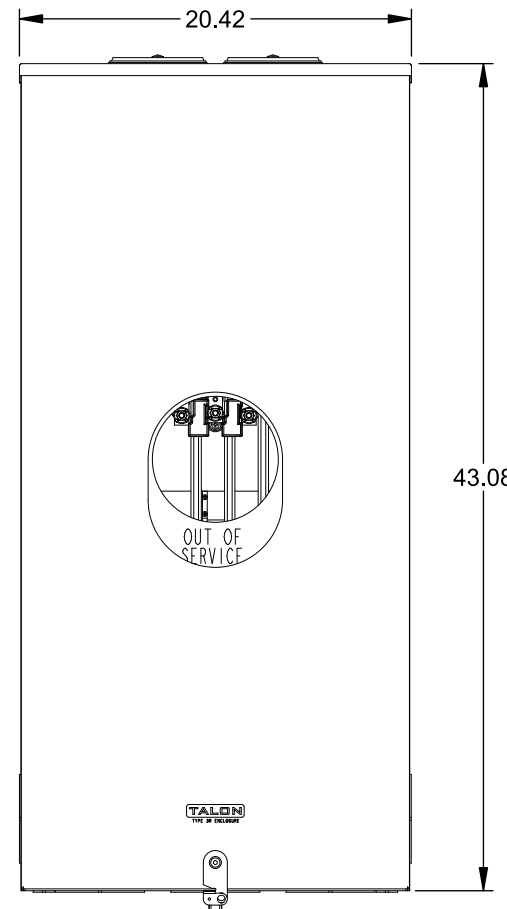

Catalog Number: 9817-9572

Features and Ratings

- Ringless Type Meter Socket
- 480A Continuous, 600A Max., 600V AC
- Outdoor Enclosure (NEMA Type 3R)
- Painted G90 Steel Enclosure
- 3 Phase, Commercial/Industrial Socket
- Meter Socket Type K-7T
- For Overhead & Underground Service
- Two Large Hub Openings, HD Type Cover Plates Installed
- Manual Bypass Included

(2) TYPE HD (LARGE) HUB OPENINGS COVER PLATES INSTALLED

Accessories

CONDUIT HUBS (HD Type)	
TRADE SIZE	CATALOG No.
3 INCH	EC56856 or H56856-2
3-1/2 INCH	EC56857 or H56857-2
4 INCH	EC56858 or H56858-2
Hub Cover Plate	EC56933 or H56933S

CONNECTOR	PART No.	HEX DRIVE	WIRE SIZE	TORQUE
LINE*	56429-M	3/8"	(2)#2 - 500 kcmil	375 IN-LBS.
LINE/LOAD*	56732-M	3/8"	(2)#4 - 500 kcmil	375 IN-LBS.
NEUTRAL*	56732-M	3/8"	(2)#4 - 500 kcmil	375 IN-LBS.
LINE/LOAD/NEUT	68752-1	5/16"	(3)#6 - 250 kcmil	275 IN-LBS.
GROUND*	56734	5/16"	#6 - 250 kcmil	275 IN-LBS.

*Factory Installed

VIEW SHOWN WITH COVER REMOVED

© 2016 Copyright Siemens Industry, Inc.

TALON
Meter Socket

Description: **480A Cont, 4 Terminal, K-7T, 600V AC, Painted Steel Enclosure**

JEL 2/1/16 | DO NOT SCALE DRAWING | Dwg No: **9817-9572**