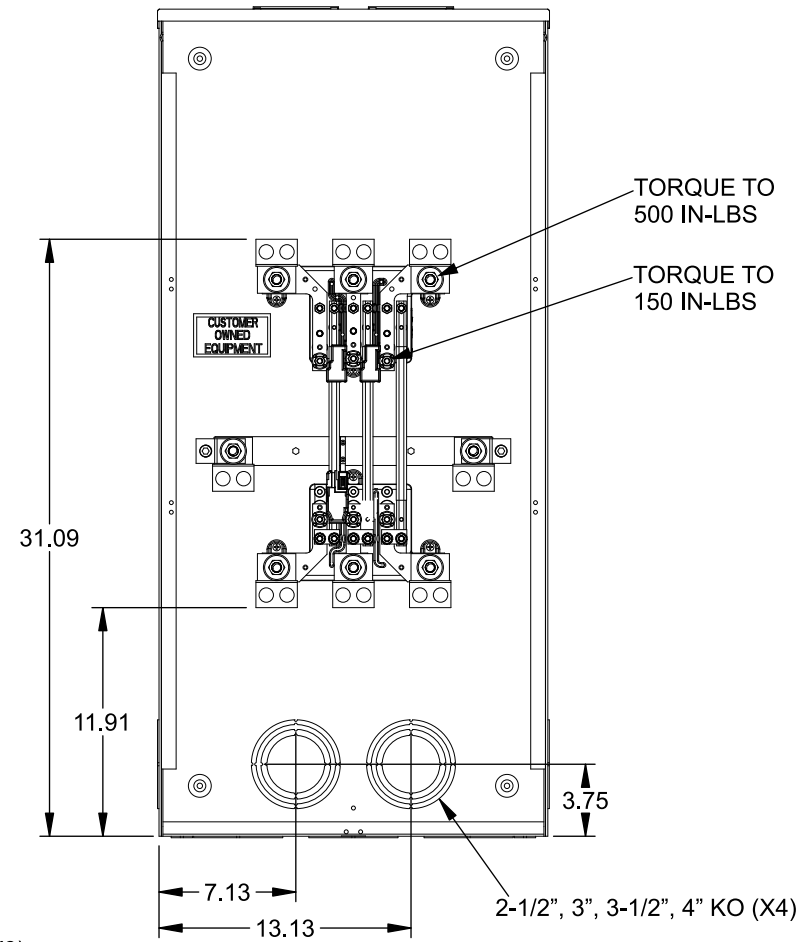

## Features and Ratings

- Ringless Type Meter Socket
- 480A Continuous, 600A Max., 600V AC
- Outdoor Enclosure (NEMA Type 3R)
- Painted G90 Steel Enclosure
- 3 Phase, Commercial/Industrial Socket
- Meter Socket Type K-7T
- For Overhead & Underground Service
- Two Large Hub Openings
- Manual Bypass Included

(2) TYPE HD (LARGE) HUB OPENINGS

VIEW SHOWN WITH COVER REMOVED

## Accessories

CONDUIT HUBS (HD Type)	
TRADE SIZE	CATALOG No.
3 INCH	EC56856 or H56856-2
3-1/2 INCH	EC56857 or H56857-2
4 INCH	EC56858 or H56858-2
Hub Cover Plate	EC56933 or H56933S

CAT No.	DESCRIPTION
H69623	Bypass
H69685-1	Isolated Neutral Kit
H69546-1	Hex Magnet Socket Kit
H69232-1	Insulated T-Handle Kit
H65050	K-base Insulator Kit
H63864	K-base Ground Kit

## Connectors, Wire Sizes and Torques

CONNECTOR	PART No.	HEX DRIVE	WIRE SIZE	TORQUE
LINE*	56732-M	3/8"	(2)#2 - 500 kcmil	375 IN-LBS.
LINE/LOAD*	56732-M	3/8"	(2)#4 - 500 kcmil	375 IN-LBS.
NEUTRAL*	56732-M	3/8"	(2)#4 - 500 kcmil	375 IN-LBS.
LINE/LOAD/NEUT	68752-1	5/16"	(3)#6 - 250 kcmil	275 IN-LBS.
GROUND*	56734	5/16"	#6 - 250 kcmil	275 IN-LBS.