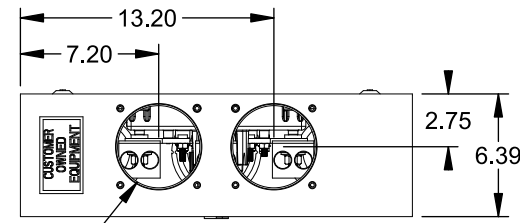

## Features and Ratings

- Ringless Type Meter Socket
- 480A Continuous, 600A Max., 600V AC
- Outdoor Enclosure (NEMA Type 3R)
- Painted G90 Steel Enclosure
- 3 Phase, Commercial/Industrial Socket
- Meter Socket Type K-7T
- For Overhead & Underground Service
- Two Large Hub Openings
- Manual Bypass Included

## Accessories

CONDUIT HUBS (HD Type)	
TRADE SIZE	CATALOG No.
3 INCH	EC56856 or H56856-2
3-1/2 INCH	EC56857 or H56857-2
4 INCH	EC56858 or H56858-2
Hub Cover Plate	EC56933 or H56933S

CAT No.	DESCRIPTION
H69623	Bypass
H69685-1	Isolated Neutral Kit
H69546-1	Hex Magnet Socket Kit
H69232-1	Insulated T-Handle Kit
H65050	K-base Insulator Kit
H63864	K-base Ground Kit

## Connectors, Wire Sizes and Torques

CONNECTOR	PART No.	HEX DRIVE	WIRE SIZE	TORQUE
LINE*	56732-M	3/8"	(2)#2 - 500 kcmil	375 IN-LBS.
LINE/LOAD*	56732-M	3/8"	(2)#4 - 500 kcmil	375 IN-LBS.
NEUTRAL*	56732-M	3/8"	(2)#4 - 500 kcmil	375 IN-LBS.
LINE/LOAD/NEUT	68752-1	5/16"	(3)#6 - 250 kcmil	275 IN-LBS.
GROUND*	56734	5/16"	#6 - 250 kcmil	275 IN-LBS.

\*Factory Installed

© 2016 Copyright Siemens Industry, Inc.

**TALON**  
**Meter Socket**

Description: **480A Cont, 4 Terminal, K-7T, 600V AC, Painted Steel Enclosure**

JEL 2/1/16 | DO NOT SCALE DRAWING | Dwg No: **9817-9571**