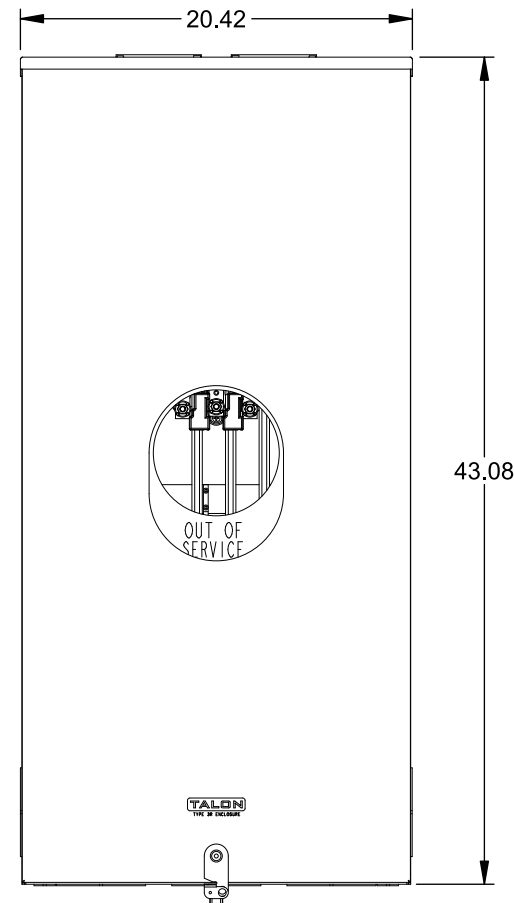

## Features and Ratings

- Ringless Type Meter Socket
- 480A Continuous, 600A Max., 600V AC
- Outdoor Enclosure (NEMA Type 3R)
- Painted G90 Steel Enclosure
- 3 Phase, Commercial/Industrial Socket
- Meter Socket Type K-7T
- For Overhead & Underground Service
- Two Large Hub Openings
- Manual Bypass Included

(2) TYPE HD (LARGE) HUB OPENINGS

VIEW SHOWN WITH COVER REMOVED

## Accessories

CONDUIT HUBS (HD Type)	
TRADE SIZE	CATALOG No.
3 INCH	EC56856 or H56856-2
3-1/2 INCH	EC56857 or H56857-2
4 INCH	EC56858 or H56858-2
Hub Cover Plate	EC56933 or H56933S

CAT No.	DESCRIPTION
H69623	Bypass
H69685-1	Isolated Neutral Kit
H69546-1	Hex Magnet Socket Kit
H69232-1	Insulated T-Handle Kit
H65050	K-base Insulator Kit
H63864	K-base Ground Kit

## Connectors, Wire Sizes and Torques

CONNECTOR	PART No.	HEX DRIVE	WIRE SIZE	TORQUE
LINE*	56732-M	3/8"	(2)#2 - 500 kcmil	375 IN-LBS.
LINE/LOAD*	56732-M	3/8"	(2)#4 - 500 kcmil	375 IN-LBS.
NEUTRAL*	56732-M	3/8"	(2)#4 - 500 kcmil	375 IN-LBS.
LINE/LOAD/NEUT	68752-1	5/16"	(3)#6 - 250 kcmil	275 IN-LBS.
GROUND*	56734	5/16"	#6 - 250 kcmil	275 IN-LBS.