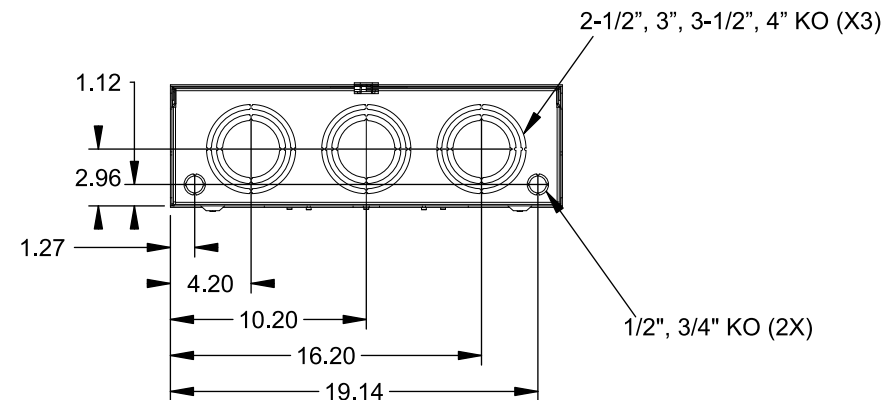

## Features and Ratings

- Ringless Type Meter Socket
- 480A Continuous, 600A Max., 600V AC
- Outdoor Enclosure (NEMA Type 3R)
- Painted G90 Steel Enclosure
- 3 Phase, Commercial/Industrial Socket
- Meter Socket Type K-7T
- For Overhead & Underground Service
- Two Large Hub Openings
- Manual Bypass Included

(2) TYPE HD (LARGE) HUB OPENINGS

VIEW SHOWN WITH COVER REMOVED

## Accessories

CONDUIT HUBS (HD Type)	
TRADE SIZE	CATALOG No.
3 INCH	EC56856 or H56856-2
3-1/2 INCH	EC56857 or H56857-2
4 INCH	EC56858 or H56858-2
Hub Cover Plate	EC56933 or H56933S

CAT No.	DESCRIPTION
H69623	Bypass
H69685-1	Isolated Neutral Kit
H69546-1	Hex Magnet Socket Kit
H69232-1	Insulated T-Handle Kit
H65050	K-base Insulator Kit
H63864	K-base Ground Kit

## Connectors, Wire Sizes and Torques

CONNECTOR	PART No.	HEX DRIVE	WIRE SIZE	TORQUE
LINE*	56732-M	3/8"	(2)#2 - 500 kcmil	375 IN-LBS.
LINE/LOAD*	56732-M	3/8"	(2)#4 - 500 kcmil	375 IN-LBS.
NEUTRAL*	56732-M	3/8"	(2)#4 - 500 kcmil	375 IN-LBS.
LINE/LOAD/NEUT	68752-1	5/16"	(3)#6 - 250 kcmil	275 IN-LBS.
GROUND*	56734	5/16"	#6 - 250 kcmil	275 IN-LBS.