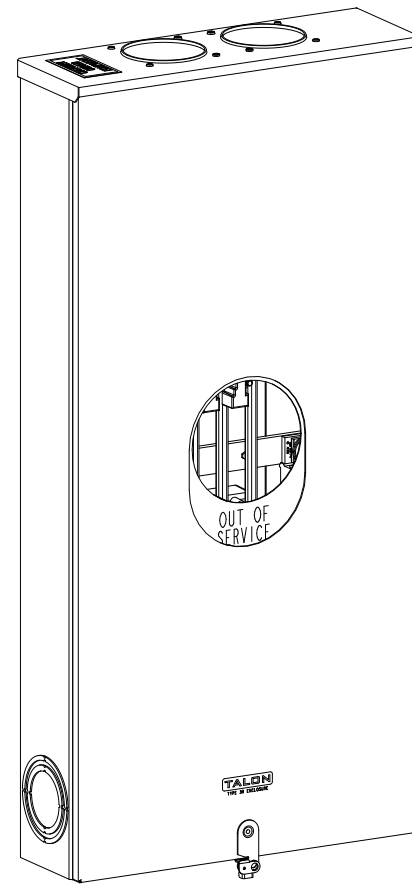

## Features and Ratings

- Ringless Type Meter Socket
- 480A Continuous, 600A Max., 600V AC
- Outdoor Enclosure (NEMA Type 3R)
- Painted G90 Steel Enclosure
- 3 Phase, Commercial/Industrial Socket
- Meter Socket Type K-7T
- For Overhead & Underground Service
- Two Large Hub Openings
- Manual Bypass Included

(2) TYPE HD (LARGE) HUB OPENINGS

VIEW SHOWN WITH COVER REMOVED