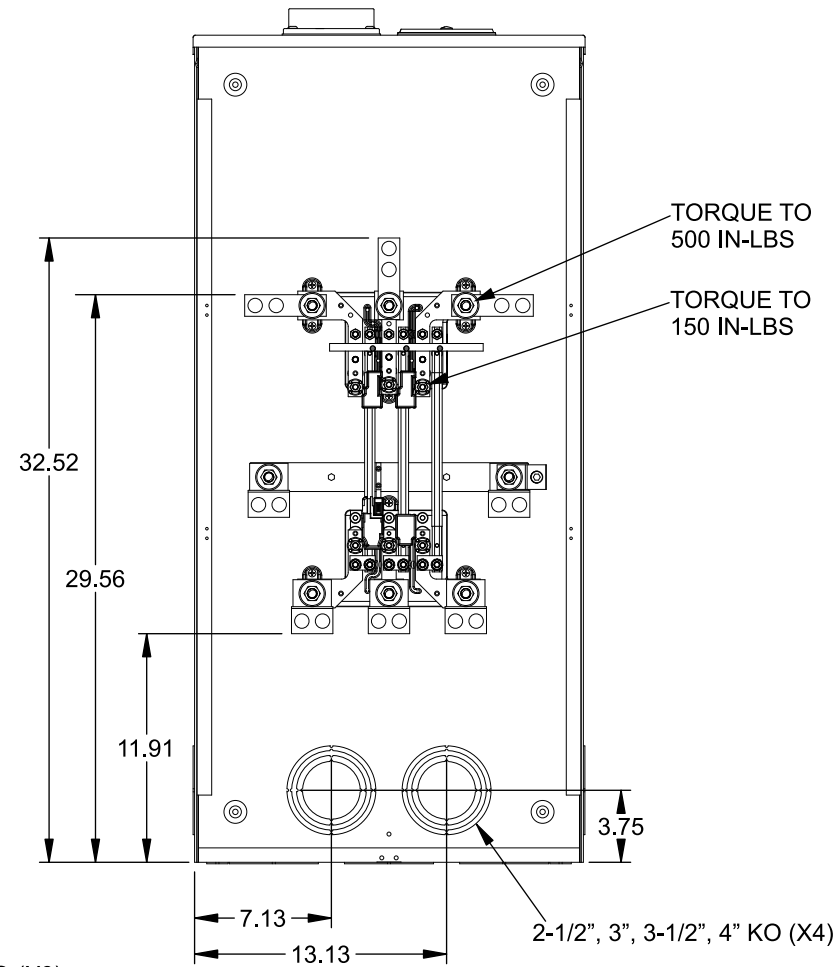

Catalog Number: 9817-9570

Features and Ratings

- Ringless Type Meter Socket
- 480A Continuous, 600A Max., 600V AC
- Outdoor Enclosure (NEMA Type 3R)
- Painted G90 Steel Enclosure
- 3 Phase, Commercial/Industrial Socket
- Meter Socket Type K-7T
- For Overhead & Underground Service
- Two Large Hub Openings, (1) Cover Plate and (1) 3-1/2" Hub Installed

(1) COVER PLATE INSTALLED
(1) TYPE HD (LARGE) 3-1/2" HUB INSTALLED

VIEW SHOWN WITH COVER REMOVED

Accessories

CONDUIT HUBS (HD Type)		CAT No.	DESCRIPTION
TRADE SIZE	CATALOG No.		
3 INCH	EC56856 or H56856-2	H69623	Bypass
3-1/2 INCH	EC56857 or H56857-2	H69685-1	Isolated Neutral Kit
4 INCH	EC56858 or H56858-2	H69546-1	Hex Magnet Socket Kit
		H69232-1	Insulated T-Handle Kit
		H65050	K-base Insulator Kit
		H63864	K-base Ground Kit
	Hub Cover Plate	EC56933 or H56933S	

Connectors, Wire Sizes and Torques

CONNECTOR	PART No.	HEX DRIVE	WIRE SIZE	TORQUE
LINE*	56427-M	3/8"	(2)#2 - 500 kcmil	375 IN-LBS.
LOAD*	56732-M	3/8"	(2)#4 - 500 kcmil	375 IN-LBS.
NEUTRAL*	56732-M	3/8"	(2)#4 - 500 kcmil	375 IN-LBS.
LINE/LOAD/NEUT	68752-1	5/16"	(3)#6 - 250 kcmil	275 IN-LBS.
GROUND*	56734	5/16"	#6 - 250 kcmil	275 IN-LBS.

*Factory Installed

© 2016 Copyright Siemens Industry, Inc.

TALON

Meter Socket

Description: **480A Cont, 4 Terminal, K-7T, 600V AC, Painted Steel Enclosure**

JEL 2/1/16 | DO NOT SCALE DRAWING | Dwg No: **9817-9570**