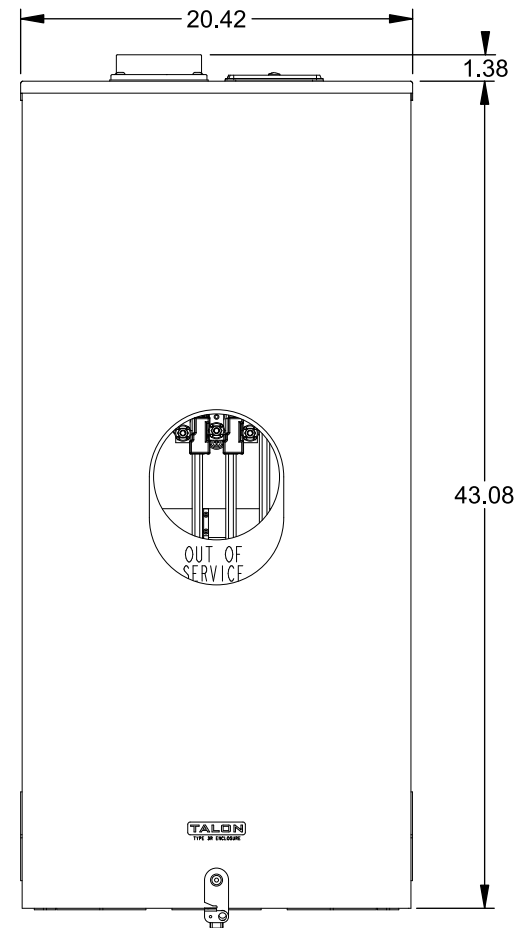

Catalog Number: 9817-9570

Features and Ratings

- Ringless Type Meter Socket
- 480A Continuous, 600A Max., 600V AC
- Outdoor Enclosure (NEMA Type 3R)
- Painted G90 Steel Enclosure
- 3 Phase, Commercial/Industrial Socket
- Meter Socket Type K-7T
- For Overhead & Underground Service
- Two Large Hub Openings, (1) Cover Plate and (1) 3-1/2" Hub Installed

(1) COVER PLATE INSTALLED
(1) TYPE HD (LARGE) 3-1/2" HUB INSTALLED

VIEW SHOWN WITH COVER REMOVED

Accessories

CONDUIT HUBS (HD Type)		CAT No.	DESCRIPTION
TRADE SIZE	CATALOG No.		
3 INCH	EC56856 or H56856-2	H69623	Bypass
3-1/2 INCH	EC56857 or H56857-2	H69685-1	Isolated Neutral Kit
4 INCH	EC56858 or H56858-2	H69546-1	Hex Magnet Socket Kit
		H69232-1	Insulated T-Handle Kit
		H65050	K-base Insulator Kit
		H63864	K-base Ground Kit
	Hub Cover Plate	EC56933 or H56933S	

Connectors, Wire Sizes and Torques

CONNECTOR	PART No.	HEX DRIVE	WIRE SIZE	TORQUE
LINE*	56427-M	3/8"	(2)#2 - 500 kcmil	375 IN-LBS.
LOAD*	56732-M	3/8"	(2)#4 - 500 kcmil	375 IN-LBS.
NEUTRAL*	56732-M	3/8"	(2)#4 - 500 kcmil	375 IN-LBS.
LINE/LOAD/NEUT	68752-1	5/16"	(3)#6 - 250 kcmil	275 IN-LBS.
GROUND*	56734	5/16"	#6 - 250 kcmil	275 IN-LBS.

*Factory Installed

© 2016 Copyright Siemens Industry, Inc.

TALON

Meter Socket

Description: **480A Cont, 4 Terminal, K-7T, 600V AC, Painted Steel Enclosure**

JEL 2/1/16 | DO NOT SCALE DRAWING | Dwg No: **9817-9570**