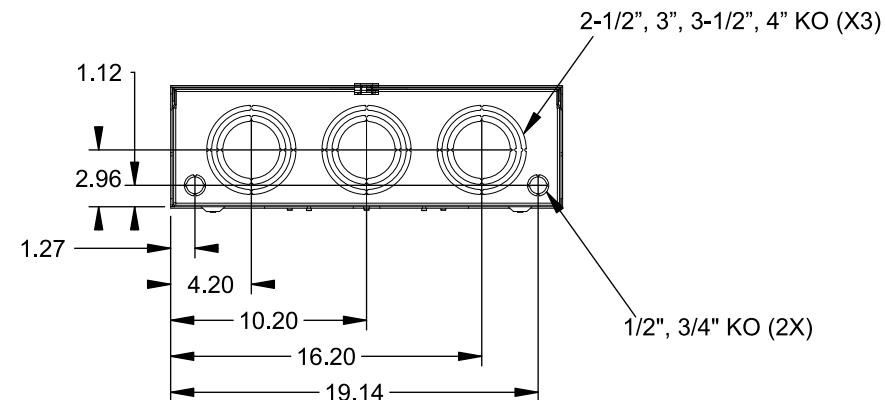

Catalog Number: 9817-9570

Features and Ratings

- Ringless Type Meter Socket
- 480A Continuous, 600A Max., 600V AC
- Outdoor Enclosure (NEMA Type 3R)
- Painted G90 Steel Enclosure
- 3 Phase, Commercial/Industrial Socket
- Meter Socket Type K-7T
- For Overhead & Underground Service
- Two Large Hub Openings, (1) Cover Plate and (1) 3-1/2" Hub Installed

(1) COVER PLATE INSTALLED
(1) TYPE HD (LARGE) 3-1/2" HUB INSTALLED

VIEW SHOWN WITH COVER REMOVED

Accessories

CONDUIT HUBS (HD Type)		CAT No.	DESCRIPTION
TRADE SIZE	CATALOG No.		
3 INCH	EC56856 or H56856-2	H69623	Bypass
3-1/2 INCH	EC56857 or H56857-2	H69685-1	Isolated Neutral Kit
4 INCH	EC56858 or H56858-2	H69546-1	Hex Magnet Socket Kit
		H69232-1	Insulated T-Handle Kit
		H65050	K-base Insulator Kit
		H63864	K-base Ground Kit
	Hub Cover Plate	EC56933 or H56933S	

Connectors, Wire Sizes and Torques

CONNECTOR	PART No.	HEX DRIVE	WIRE SIZE	TORQUE
LINE*	56427-M	3/8"	(2)#2 - 500 kcmil	375 IN-LBS.
LOAD*	56732-M	3/8"	(2)#4 - 500 kcmil	375 IN-LBS.
NEUTRAL*	56732-M	3/8"	(2)#4 - 500 kcmil	375 IN-LBS.
LINE/LOAD/NEUT	68752-1	5/16"	(3)#6 - 250 kcmil	275 IN-LBS.
GROUND*	56734	5/16"	#6 - 250 kcmil	275 IN-LBS.

*Factory Installed

© 2016 Copyright Siemens Industry, Inc.

TALON

Meter Socket

Description: **480A Cont, 4 Terminal, K-7T, 600V AC, Painted Steel Enclosure**

JEL 2/1/16 | DO NOT SCALE DRAWING | Dwg No: **9817-9570**