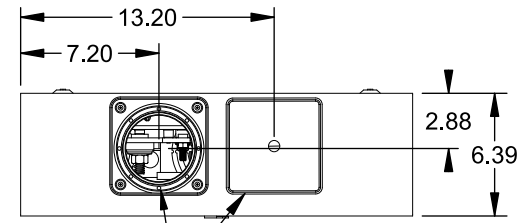

Catalog Number: 9817-9570

Features and Ratings

- Ringless Type Meter Socket
- 480A Continuous, 600A Max., 600V AC
- Outdoor Enclosure (NEMA Type 3R)
- Painted G90 Steel Enclosure
- 3 Phase, Commercial/Industrial Socket
- Meter Socket Type K-7T
- For Overhead & Underground Service
- Two Large Hub Openings, (1) Cover Plate and (1) 3-1/2" Hub Installed

(1) COVER PLATE INSTALLED
(1) TYPE HD (LARGE) 3-1/2" HUB INSTALLED

VIEW SHOWN WITH COVER REMOVED

Accessories

CONDUIT HUBS (HD Type)		CAT No.	DESCRIPTION
TRADE SIZE	CATALOG No.		
3 INCH	EC56856 or H56856-2	H69623	Bypass
3-1/2 INCH	EC56857 or H56857-2	H69685-1	Isolated Neutral Kit
4 INCH	EC56858 or H56858-2	H69546-1	Hex Magnet Socket Kit
		H69232-1	Insulated T-Handle Kit
		H65050	K-base Insulator Kit
		H63864	K-base Ground Kit
	Hub Cover Plate	EC56933 or H56933S	

Connectors, Wire Sizes and Torques

CONNECTOR	PART No.	HEX DRIVE	WIRE SIZE	TORQUE
LINE*	56427-M	3/8"	(2)#2 - 500 kcmil	375 IN-LBS.
LOAD*	56732-M	3/8"	(2)#4 - 500 kcmil	375 IN-LBS.
NEUTRAL*	56732-M	3/8"	(2)#4 - 500 kcmil	375 IN-LBS.
LINE/LOAD/NEUT	68752-1	5/16"	(3)#6 - 250 kcmil	275 IN-LBS.
GROUND*	56734	5/16"	#6 - 250 kcmil	275 IN-LBS.

*Factory Installed

© 2016 Copyright Siemens Industry, Inc.

TALON

Meter Socket

Description: **480A Cont, 4 Terminal, K-7T, 600V AC, Painted Steel Enclosure**

JEL 2/1/16 | DO NOT SCALE DRAWING | Dwg No: **9817-9570**