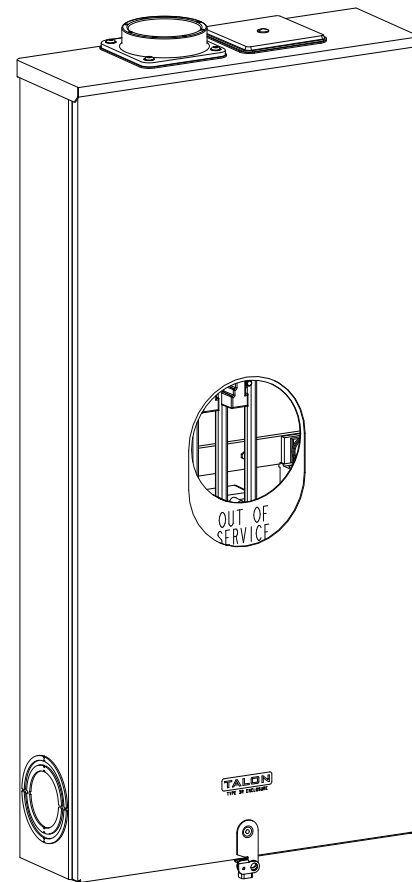

Catalog Number: 9817-9570

Features and Ratings

- Ringless Type Meter Socket
- 480A Continuous, 600A Max., 600V AC
- Outdoor Enclosure (NEMA Type 3R)
- Painted G90 Steel Enclosure
- 3 Phase, Commercial/Industrial Socket
- Meter Socket Type K-7T
- For Overhead & Underground Service
- Two Large Hub Openings, (1) Cover Plate and (1) 3-1/2" Hub Installed

(1) COVER PLATE INSTALLED
(1) TYPE HD (LARGE) 3-1/2" HUB INSTALLED

VIEW SHOWN WITH COVER REMOVED

Accessories

CONDUIT HUBS (HD Type)		CAT No.	DESCRIPTION
TRADE SIZE	CATALOG No.		
3 INCH	EC56856 or H56856-2	H69623	Bypass
3-1/2 INCH	EC56857 or H56857-2	H69685-1	Isolated Neutral Kit
4 INCH	EC56858 or H56858-2	H69546-1	Hex Magnet Socket Kit
		H69232-1	Insulated T-Handle Kit
		H65050	K-base Insulator Kit
		H63864	K-base Ground Kit
	Hub Cover Plate	EC56933 or H56933S	

Connectors, Wire Sizes and Torques

CONNECTOR	PART No.	HEX DRIVE	WIRE SIZE	TORQUE
LINE*	56427-M	3/8"	(2)#2 - 500 kcmil	375 IN-LBS.
LOAD*	56732-M	3/8"	(2)#4 - 500 kcmil	375 IN-LBS.
NEUTRAL*	56732-M	3/8"	(2)#4 - 500 kcmil	375 IN-LBS.
LINE/LOAD/NEUT	68752-1	5/16"	(3)#6 - 250 kcmil	275 IN-LBS.
GROUND*	56734	5/16"	#6 - 250 kcmil	275 IN-LBS.

*Factory Installed

© 2016 Copyright Siemens Industry, Inc.

TALON

Meter Socket

Description: **480A Cont, 4 Terminal, K-7T, 600V AC, Painted Steel Enclosure**

JEL 2/1/16 | DO NOT SCALE DRAWING | Dwg No: **9817-9570**