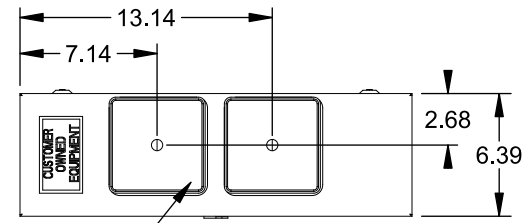

Catalog Number: 9817-9569

Features and Ratings

- Ringless Type Meter Socket
- 480A Continuous, 600A Max., 600V AC
- Outdoor Enclosure (NEMA Type 3R)
- Painted G90 Steel Enclosure
- 3 Phase, Commercial/Industrial Socket
- Meter Socket Type K-7T
- For Overhead & Underground Service
- Two Large Hub Openings, HD Type Cover Plates Installed

(2) TYPE HD (LARGE) HUB OPENINGS COVER PLATES INSTALLED

VIEW SHOWN WITH COVER REMOVED

Accessories

CONDUIT HUBS (HD Type)	
TRADE SIZE	CATALOG No.
3 INCH	EC56856 or H56856-2
3-1/2 INCH	EC56857 or H56857-2
4 INCH	EC56858 or H56858-2
Hub Cover Plate	EC56933 or H56933S

CONNECTOR	PART No.	HEX DRIVE	WIRE SIZE	TORQUE
LINE	56427-M	3/8"	(2)#2 - 500 kcmil	375 IN-LBS.
LINE/LOAD	56732-M	3/8"	(2)#4 - 500 kcmil	375 IN-LBS.
NEUTRAL	56732-M	3/8"	(2)#4 - 500 kcmil	375 IN-LBS.
LINE/LOAD/NEUT	68752-1	5/16"	(3)#6 - 250 kcmil	275 IN-LBS.
GROUND*	56734	5/16"	#6 - 250 kcmil	275 IN-LBS.

*Factory Installed

© 2016 Copyright Siemens Industry, Inc.

TALON

Meter Socket

Description: **480A Cont, 4 Terminal, K-7T, 600V AC, Painted Steel Enclosure**

JEL 2/1/16 | DO NOT SCALE DRAWING | Dwg No: **9817-9569**