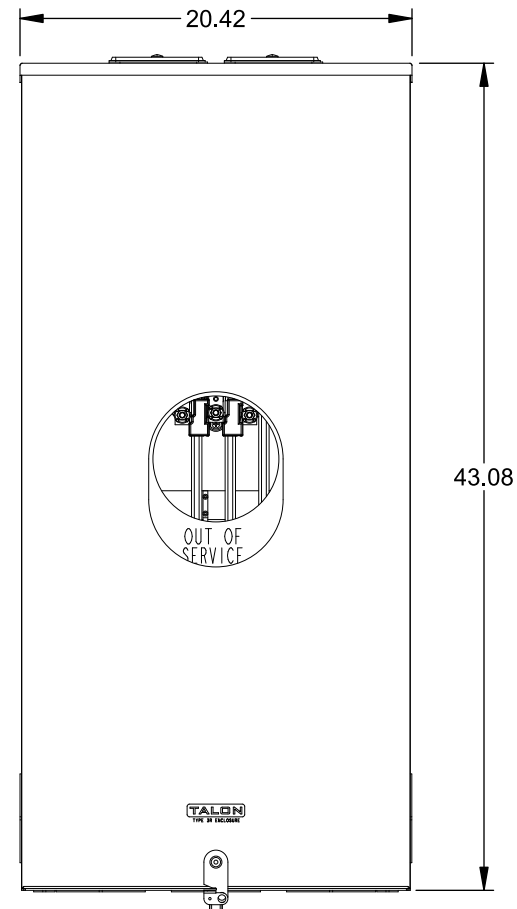

Catalog Number: 9817-9569

Features and Ratings

- Ringless Type Meter Socket
- 480A Continuous, 600A Max., 600V AC
- Outdoor Enclosure (NEMA Type 3R)
- Painted G90 Steel Enclosure
- 3 Phase, Commercial/Industrial Socket
- Meter Socket Type K-7T
- For Overhead & Underground Service
- Two Large Hub Openings, HD Type Cover Plates Installed

(2) TYPE HD (LARGE) HUB OPENINGS COVER PLATES INSTALLED

VIEW SHOWN WITH COVER REMOVED

Accessories

CONDUIT HUBS (HD Type)	
TRADE SIZE	CATALOG No.
3 INCH	EC56856 or H56856-2
3-1/2 INCH	EC56857 or H56857-2
4 INCH	EC56858 or H56858-2
Hub Cover Plate	EC56933 or H56933S

CONNECTOR	PART No.	HEX DRIVE	WIRE SIZE	TORQUE
LINE	56427-M	3/8"	(2)#2 - 500 kcmil	375 IN-LBS.
LINE/LOAD	56732-M	3/8"	(2)#4 - 500 kcmil	375 IN-LBS.
NEUTRAL	56732-M	3/8"	(2)#4 - 500 kcmil	375 IN-LBS.
LINE/LOAD/NEUT	68752-1	5/16"	(3)#6 - 250 kcmil	275 IN-LBS.
GROUND*	56734	5/16"	#6 - 250 kcmil	275 IN-LBS.

*Factory Installed

© 2016 Copyright Siemens Industry, Inc.

TALON

Meter Socket

Description: **480A Cont, 4 Terminal, K-7T, 600V AC, Painted Steel Enclosure**

JEL 2/1/16 | DO NOT SCALE DRAWING | Dwg No: **9817-9569**