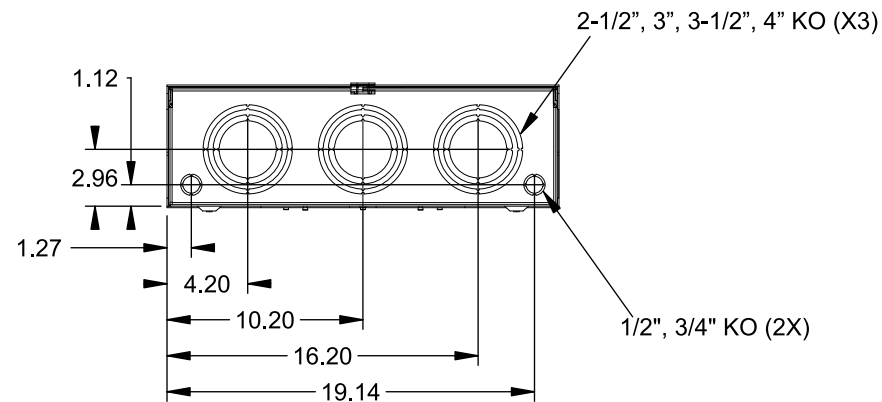

Catalog Number: 9817-9569

Features and Ratings

- Ringless Type Meter Socket
- 480A Continuous, 600A Max., 600V AC
- Outdoor Enclosure (NEMA Type 3R)
- Painted G90 Steel Enclosure
- 3 Phase, Commercial/Industrial Socket
- Meter Socket Type K-7T
- For Overhead & Underground Service
- Two Large Hub Openings, HD Type Cover Plates Installed

(2) TYPE HD (LARGE) HUB OPENINGS COVER PLATES INSTALLED

VIEW SHOWN WITH COVER REMOVED

Accessories

CONDUIT HUBS (HD Type)	
TRADE SIZE	CATALOG No.
3 INCH	EC56856 or H56856-2
3-1/2 INCH	EC56857 or H56857-2
4 INCH	EC56858 or H56858-2
Hub Cover Plate	EC56933 or H56933S

CONNECTOR	PART No.	HEX DRIVE	WIRE SIZE	TORQUE
LINE	56427-M	3/8"	(2)#2 - 500 kcmil	375 IN-LBS.
LINE/LOAD	56732-M	3/8"	(2)#4 - 500 kcmil	375 IN-LBS.
NEUTRAL	56732-M	3/8"	(2)#4 - 500 kcmil	375 IN-LBS.
LINE/LOAD/NEUT	68752-1	5/16"	(3)#6 - 250 kcmil	275 IN-LBS.
GROUND*	56734	5/16"	#6 - 250 kcmil	275 IN-LBS.

*Factory Installed

© 2016 Copyright Siemens Industry, Inc.

TALON

Meter Socket

Description: **480A Cont, 4 Terminal, K-7T, 600V AC, Painted Steel Enclosure**

JEL 2/1/16 | DO NOT SCALE DRAWING | Dwg No: **9817-9569**