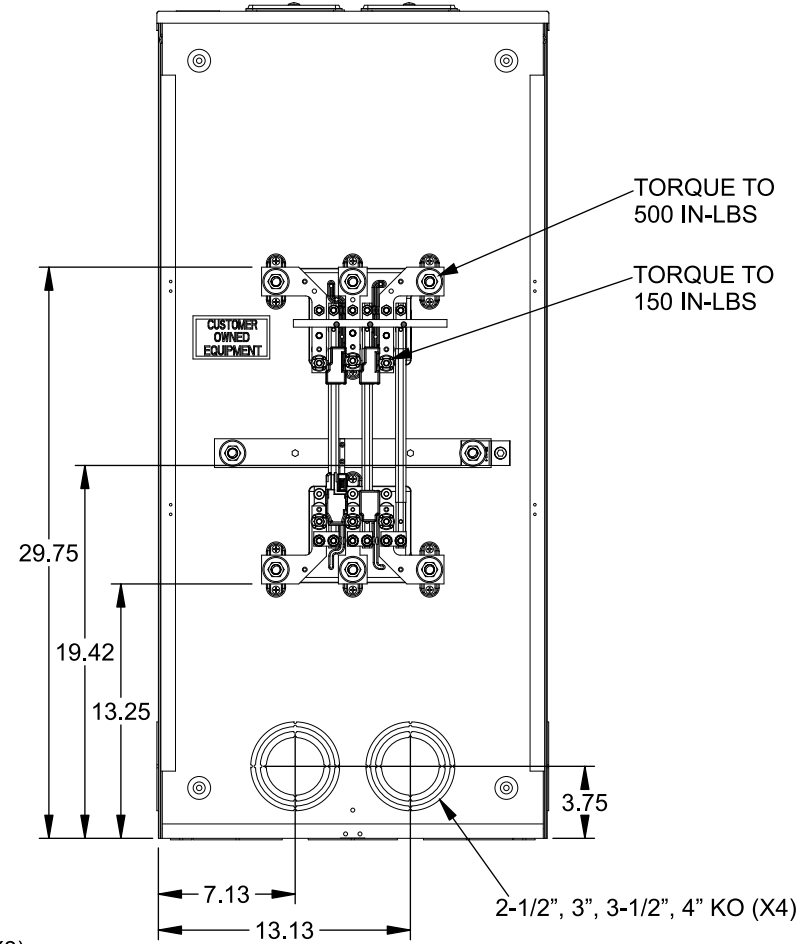

Catalog Number: 9817-9569

Features and Ratings

- Ringless Type Meter Socket
- 480A Continuous, 600A Max., 600V AC
- Outdoor Enclosure (NEMA Type 3R)
- Painted G90 Steel Enclosure
- 3 Phase, Commercial/Industrial Socket
- Meter Socket Type K-7T
- For Overhead & Underground Service
- Two Large Hub Openings, HD Type Cover Plates Installed

(2) TYPE HD (LARGE) HUB OPENINGS COVER PLATES INSTALLED

VIEW SHOWN WITH COVER REMOVED

Accessories

CONDUIT HUBS (HD Type)	
TRADE SIZE	CATALOG No.
3 INCH	EC56856 or H56856-2
3-1/2 INCH	EC56857 or H56857-2
4 INCH	EC56858 or H56858-2
Hub Cover Plate	EC56933 or H56933S

CONNECTOR	PART No.	HEX DRIVE	WIRE SIZE	TORQUE
LINE	56427-M	3/8"	(2)#2 - 500 kcmil	375 IN-LBS.
LINE/LOAD	56732-M	3/8"	(2)#4 - 500 kcmil	375 IN-LBS.
NEUTRAL	56732-M	3/8"	(2)#4 - 500 kcmil	375 IN-LBS.
LINE/LOAD/NEUT	68752-1	5/16"	(3)#6 - 250 kcmil	275 IN-LBS.
GROUND*	56734	5/16"	#6 - 250 kcmil	275 IN-LBS.

*Factory Installed

© 2016 Copyright Siemens Industry, Inc.

TALON

Meter Socket

Description: **480A Cont, 4 Terminal, K-7T, 600V AC, Painted Steel Enclosure**

JEL 2/1/16 | DO NOT SCALE DRAWING | Dwg No: **9817-9569**