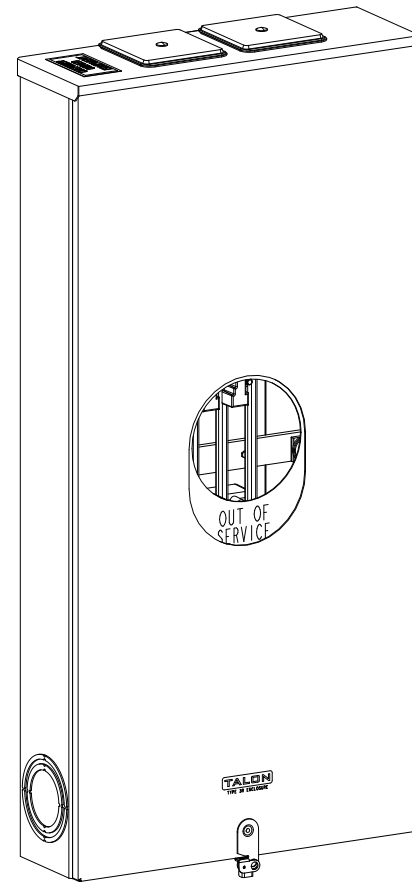

Catalog Number: 9817-9569

Features and Ratings

- Ringless Type Meter Socket
- 480A Continuous, 600A Max., 600V AC
- Outdoor Enclosure (NEMA Type 3R)
- Painted G90 Steel Enclosure
- 3 Phase, Commercial/Industrial Socket
- Meter Socket Type K-7T
- For Overhead & Underground Service
- Two Large Hub Openings, HD Type Cover Plates Installed

(2) TYPE HD (LARGE) HUB OPENINGS COVER PLATES INSTALLED

VIEW SHOWN WITH COVER REMOVED

Accessories

CONDUIT HUBS (HD Type)	
TRADE SIZE	CATALOG No.
3 INCH	EC56856 or H56856-2
3-1/2 INCH	EC56857 or H56857-2
4 INCH	EC56858 or H56858-2
Hub Cover Plate	EC56933 or H56933S