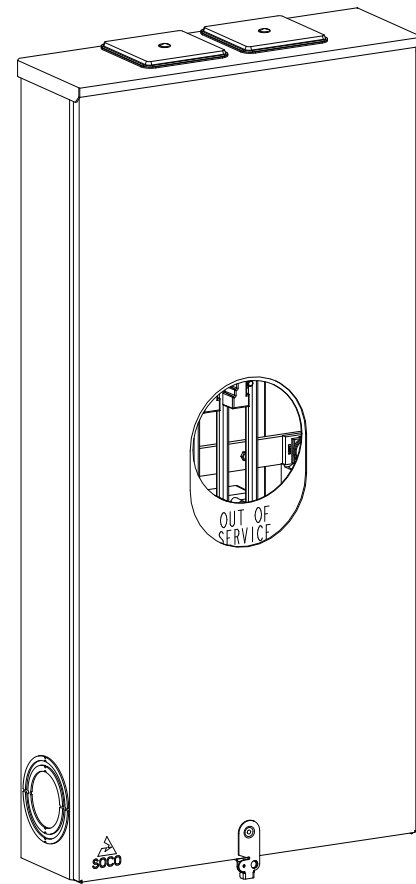

**Catalog Number: 9817-9568**

**Features and Ratings**

- Ringless Type Meter Socket
- 480A Continuous, 600A Max., 600V AC
- Outdoor Enclosure (NEMA Type 3R)
- Painted G90 Steel Enclosure
- 3 Phase, Commercial/Industrial Socket
- Meter Socket Type K-7T
- For Overhead & Underground Service
- Two Large Hub Openings, HD Type Cover Plates Installed

(2) TYPE HD (LARGE) HUB OPENINGS COVER PLATES INSTALLED

**Accessories**

CONDUIT HUBS (HD Type)	
TRADE SIZE	CATALOG No.
3 INCH	EC56856 or H56856-2
3-1/2 INCH	EC56857 or H56857-2
4 INCH	EC56858 or H56858-2
Hub Cover Plate	EC56933 or H56933S

CONNECTOR	PART No.	HEX DRIVE	WIRE SIZE	TORQUE
LINE*	56427-M	3/8"	(2)#2 - 500 kcmil	375 IN-LBS.
LINE/LOAD*	56425-M	3/8"	(2)#4 - 500 kcmil	375 IN-LBS.
NEUTRAL*	56732-M	3/8"	(2)#4 - 500 kcmil	375 IN-LBS.
LINE/LOAD/NEUT	68752-1	5/16"	(3)#6 - 250 kcmil	275 IN-LBS.
GROUND*	56734	5/16"	#6 - 250 kcmil	275 IN-LBS.