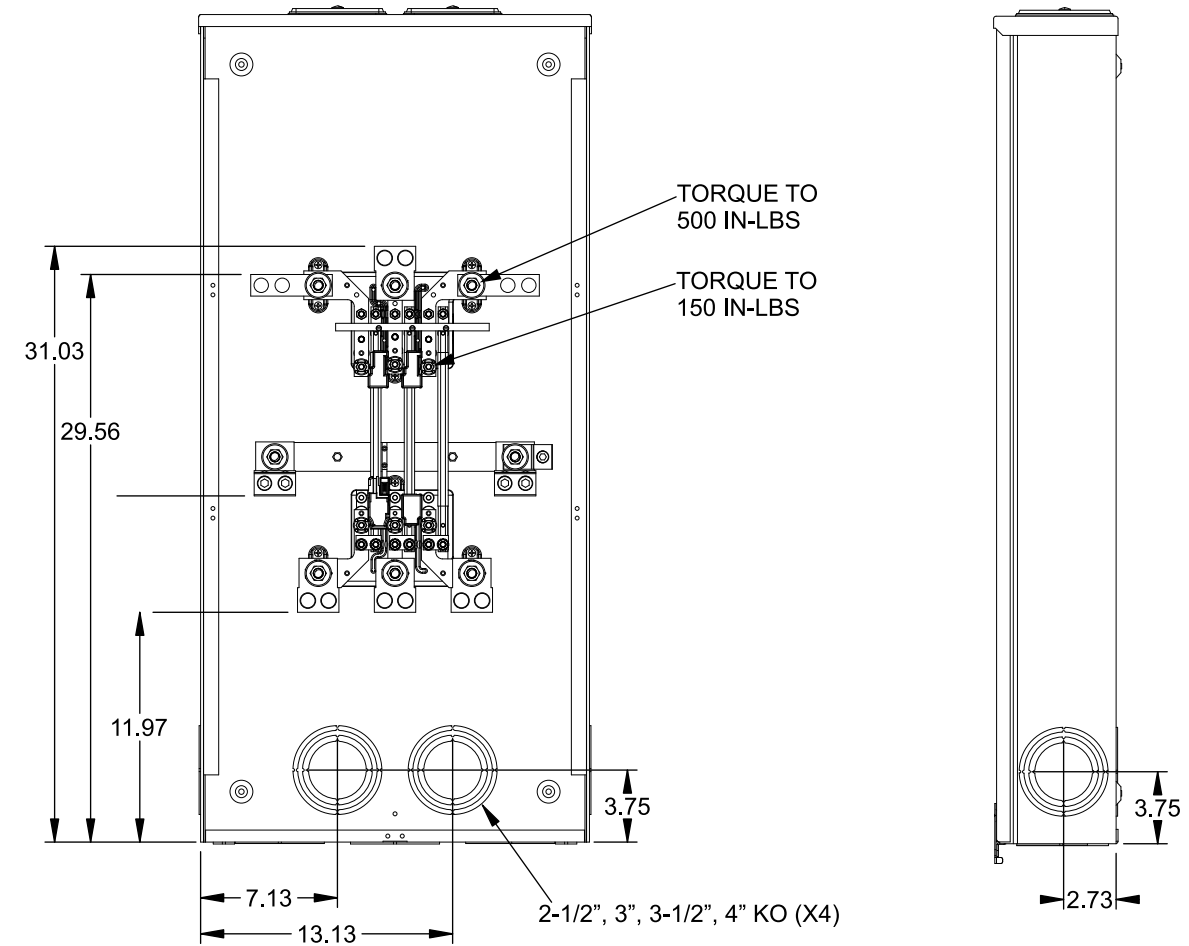

**Catalog Number: 9817-9568**

**Features and Ratings**

- Ringless Type Meter Socket
- 480A Continuous, 600A Max., 600V AC
- Outdoor Enclosure (NEMA Type 3R)
- Painted G90 Steel Enclosure
- 3 Phase, Commercial/Industrial Socket
- Meter Socket Type K-7T
- For Overhead & Underground Service
- Two Large Hub Openings, HD Type Cover Plates Installed

(2) TYPE HD (LARGE) HUB OPENINGS COVER PLATES INSTALLED

**Accessories**

CONDUIT HUBS (HD Type)	
TRADE SIZE	CATALOG No.
3 INCH	EC56856 or H56856-2
3-1/2 INCH	EC56857 or H56857-2
4 INCH	EC56858 or H56858-2
Hub Cover Plate	EC56933 or H56933S

CONNECTOR	PART No.	HEX DRIVE	WIRE SIZE	TORQUE
LINE*	56427-M	3/8"	(2)#2 - 500 kcmil	375 IN-LBS.
LINE/LOAD*	56425-M	3/8"	(2)#4 - 500 kcmil	375 IN-LBS.
NEUTRAL*	56732-M	3/8"	(2)#4 - 500 kcmil	375 IN-LBS.
LINE/LOAD/NEUT	68752-1	5/16"	(3)#6 - 250 kcmil	275 IN-LBS.
GROUND*	56734	5/16"	#6 - 250 kcmil	275 IN-LBS.

\*Factory Installed

VIEW SHOWN WITH COVER REMOVED

© 2016 Copyright Siemens Industry, Inc.

**TALON**

**Meter Socket**

Description: **480A Cont, 4 Terminal, K-7T, 600V AC, Painted Steel Enclosure**

JEL 2/1/16 DO NOT SCALE DRAWING Dwg No: **9817-9568**