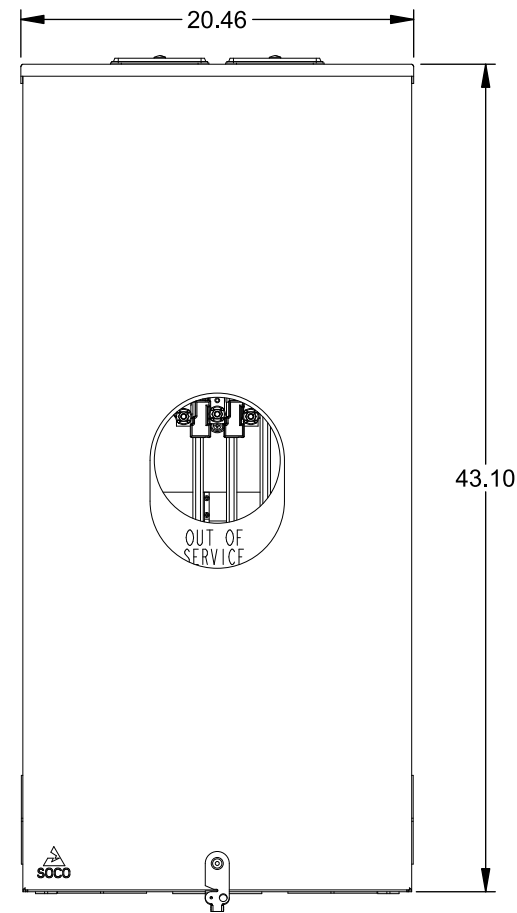

**Catalog Number: 9817-9568**

**Features and Ratings**

- Ringless Type Meter Socket
- 480A Continuous, 600A Max., 600V AC
- Outdoor Enclosure (NEMA Type 3R)
- Painted G90 Steel Enclosure
- 3 Phase, Commercial/Industrial Socket
- Meter Socket Type K-7T
- For Overhead & Underground Service
- Two Large Hub Openings, HD Type Cover Plates Installed

(2) TYPE HD (LARGE) HUB OPENINGS COVER PLATES INSTALLED

**Accessories**

CONDUIT HUBS (HD Type)	
TRADE SIZE	CATALOG No.
3 INCH	EC56856 or H56856-2
3-1/2 INCH	EC56857 or H56857-2
4 INCH	EC56858 or H56858-2
Hub Cover Plate	EC56933 or H56933S

CONNECTOR	PART No.	HEX DRIVE	WIRE SIZE	TORQUE
LINE*	56427-M	3/8"	(2)#2 - 500 kcmil	375 IN-LBS.
LINE/LOAD*	56425-M	3/8"	(2)#4 - 500 kcmil	375 IN-LBS.
NEUTRAL*	56732-M	3/8"	(2)#4 - 500 kcmil	375 IN-LBS.
LINE/LOAD/NEUT	68752-1	5/16"	(3)#6 - 250 kcmil	275 IN-LBS.
GROUND*	56734	5/16"	#6 - 250 kcmil	275 IN-LBS.

\*Factory Installed

VIEW SHOWN WITH COVER REMOVED

© 2016 Copyright Siemens Industry, Inc.

**TALON**

**Meter Socket**

Description: **480A Cont, 4 Terminal, K-7T, 600V AC, Painted Steel Enclosure**

JEL 2/1/16 DO NOT SCALE DRAWING Dwg No: **9817-9568**