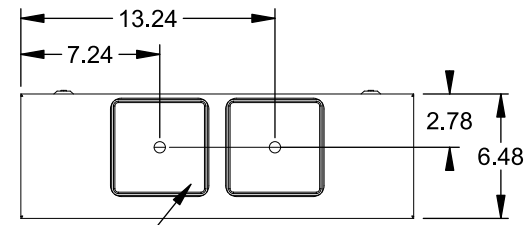

**Catalog Number: 9817-9568**

**Features and Ratings**

- Ringless Type Meter Socket
- 480A Continuous, 600A Max., 600V AC
- Outdoor Enclosure (NEMA Type 3R)
- Painted G90 Steel Enclosure
- 3 Phase, Commercial/Industrial Socket
- Meter Socket Type K-7T
- For Overhead & Underground Service
- Two Large Hub Openings, HD Type Cover Plates Installed

(2) TYPE HD (LARGE) HUB OPENINGS COVER PLATES INSTALLED

**Accessories**

CONDUIT HUBS (HD Type)	
TRADE SIZE	CATALOG No.
3 INCH	EC56856 or H56856-2
3-1/2 INCH	EC56857 or H56857-2
4 INCH	EC56858 or H56858-2
Hub Cover Plate	EC56933 or H56933S

CONNECTOR	PART No.	HEX DRIVE	WIRE SIZE	TORQUE
LINE*	56427-M	3/8"	(2)#2 - 500 kcmil	375 IN-LBS.
LINE/LOAD*	56425-M	3/8"	(2)#4 - 500 kcmil	375 IN-LBS.
NEUTRAL*	56732-M	3/8"	(2)#4 - 500 kcmil	375 IN-LBS.
LINE/LOAD/NEUT	68752-1	5/16"	(3)#6 - 250 kcmil	275 IN-LBS.
GROUND*	56734	5/16"	#6 - 250 kcmil	275 IN-LBS.

\*Factory Installed

VIEW SHOWN WITH COVER REMOVED

© 2016 Copyright Siemens Industry, Inc.

**TALON**

**Meter Socket**

Description: **480A Cont, 4 Terminal, K-7T, 600V AC, Painted Steel Enclosure**

JEL 2/1/16 DO NOT SCALE DRAWING Dwg No: **9817-9568**