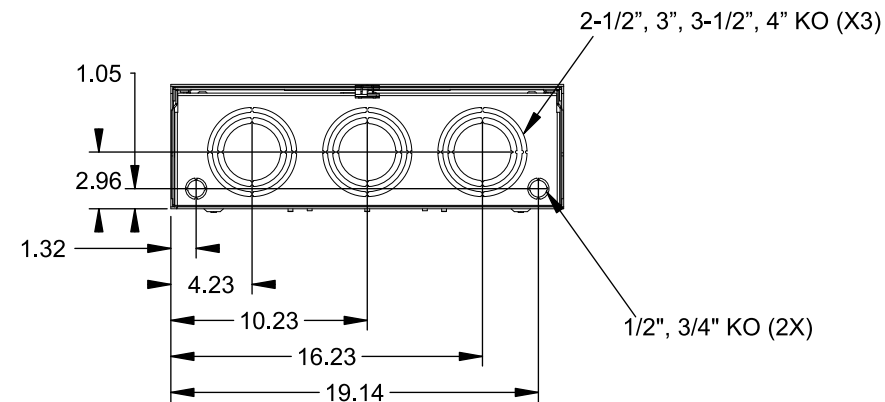

**Catalog Number: 9817-9568**

**Features and Ratings**

- Ringless Type Meter Socket
- 480A Continuous, 600A Max., 600V AC
- Outdoor Enclosure (NEMA Type 3R)
- Painted G90 Steel Enclosure
- 3 Phase, Commercial/Industrial Socket
- Meter Socket Type K-7T
- For Overhead & Underground Service
- Two Large Hub Openings, HD Type Cover Plates Installed

(2) TYPE HD (LARGE) HUB OPENINGS COVER PLATES INSTALLED

**Accessories**

CONDUIT HUBS (HD Type)	
TRADE SIZE	CATALOG No.
3 INCH	EC56856 or H56856-2
3-1/2 INCH	EC56857 or H56857-2
4 INCH	EC56858 or H56858-2
Hub Cover Plate	EC56933 or H56933S

CONNECTOR	PART No.	HEX DRIVE	WIRE SIZE	TORQUE
LINE*	56427-M	3/8"	(2)#2 - 500 kcmil	375 IN-LBS.
LINE/LOAD*	56425-M	3/8"	(2)#4 - 500 kcmil	375 IN-LBS.
NEUTRAL*	56732-M	3/8"	(2)#4 - 500 kcmil	375 IN-LBS.
LINE/LOAD/NEUT	68752-1	5/16"	(3)#6 - 250 kcmil	275 IN-LBS.
GROUND*	56734	5/16"	#6 - 250 kcmil	275 IN-LBS.

\*Factory Installed

VIEW SHOWN WITH COVER REMOVED

© 2016 Copyright Siemens Industry, Inc.

**TALON**

**Meter Socket**

Description: **480A Cont, 4 Terminal, K-7T, 600V AC, Painted Steel Enclosure**

JEL 2/1/16 DO NOT SCALE DRAWING Dwg No: **9817-9568**