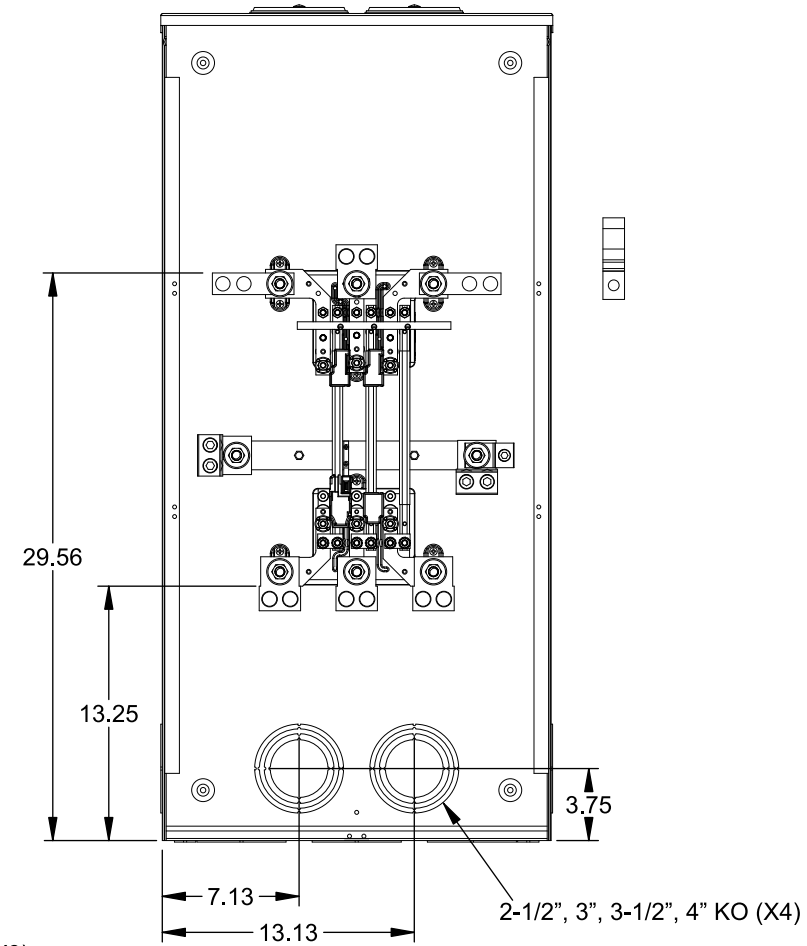

Catalog Number: 9817-9567

Features and Ratings

- Ringless Type Meter Socket
- 480A Continuous, 600A Max., 600V AC
- Outdoor Enclosure (NEMA Type 3R)
- Painted G90 Steel Enclosure
- 3 Phase, Commercial/Industrial Socket
- Meter Socket Type K-7T
- For Overhead & Underground Service
- Two Large Hub Openings, HD Type Cover Plates Installed

(2) TYPE HD (LARGE) HUB OPENINGS COVER PLATES INSTALLED

Accessories

CONDUIT HUBS (HD Type)	
TRADE SIZE	CATALOG No.
3 INCH	EC56856 or H56856-2
3-1/2 INCH	EC56857 or H56857-2
4 INCH	EC56858 or H56858-2
Hub Cover Plate	EC56933 or H56933S

CONNECTOR	PART No.	HEX DRIVE	WIRE SIZE	TORQUE
LINE*	56427-M	3/8"	(2)#2 - 500 kcmil	375 IN-LBS.
LOAD*	56425-M	3/8"	(2)#4 - 500 kcmil	375 IN-LBS.
NEUTRAL*	56732-M	3/8"	(2)#4 - 500 kcmil	375 IN-LBS.
LINE/LOAD/NEUT	68752-1	5/16"	(3)#6 - 250 kcmil	275 IN-LBS.
GROUND*	56734	5/16"	#6 - 250 kcmil	275 IN-LBS.

*Factory Installed

VIEW SHOWN WITH COVER REMOVED

© 2016 Copyright Siemens Industry, Inc.

TALON

Meter Socket

Description: **480A Cont, 4 Terminal, K-7T, 600V AC, Painted Steel Enclosure**

JEL 2/1/16 DO NOT SCALE DRAWING Dwg No: **9817-9567**