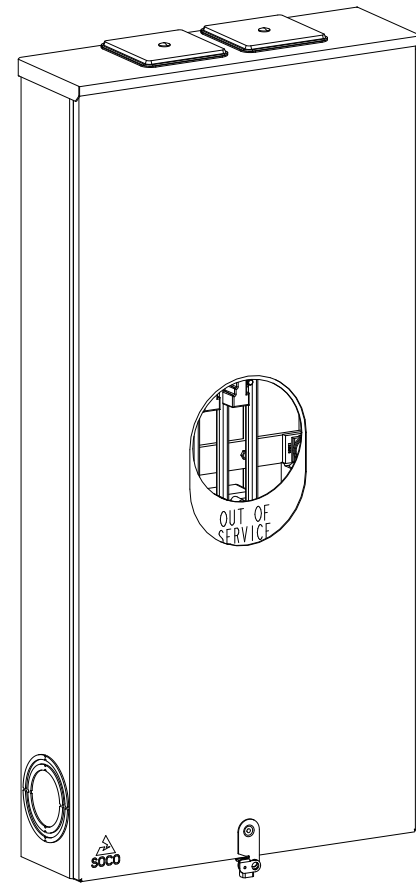

Catalog Number: 9817-9567

Features and Ratings

- Ringless Type Meter Socket
- 480A Continuous, 600A Max., 600V AC
- Outdoor Enclosure (NEMA Type 3R)
- Painted G90 Steel Enclosure
- 3 Phase, Commercial/Industrial Socket
- Meter Socket Type K-7T
- For Overhead & Underground Service
- Two Large Hub Openings, HD Type Cover Plates Installed

(2) TYPE HD (LARGE) HUB OPENINGS COVER PLATES INSTALLED

Accessories

CONDUIT HUBS (HD Type)	
TRADE SIZE	CATALOG No.
3 INCH	EC56856 or H56856-2
3-1/2 INCH	EC56857 or H56857-2
4 INCH	EC56858 or H56858-2
Hub Cover Plate	EC56933 or H56933S

CONNECTOR	PART No.	HEX DRIVE	WIRE SIZE	TORQUE
LINE*	56427-M	3/8"	(2)#2 - 500 kcmil	375 IN-LBS.
LOAD*	56425-M	3/8"	(2)#4 - 500 kcmil	375 IN-LBS.
NEUTRAL*	56732-M	3/8"	(2)#4 - 500 kcmil	375 IN-LBS.
LINE/LOAD/NEUT	68752-1	5/16"	(3)#6 - 250 kcmil	275 IN-LBS.
GROUND*	56734	5/16"	#6 - 250 kcmil	275 IN-LBS.

*Factory Installed

VIEW SHOWN WITH COVER REMOVED

© 2016 Copyright Siemens Industry, Inc.

TALON

Meter Socket

Description: **480A Cont, 4 Terminal, K-7T, 600V AC, Painted Steel Enclosure**

JEL 2/1/16 DO NOT SCALE DRAWING Dwg No: **9817-9567**