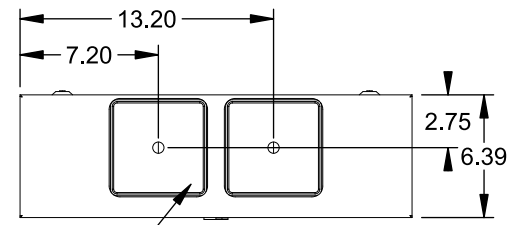

Catalog Number: 9817-9567

Features and Ratings

- Ringless Type Meter Socket
- 480A Continuous, 600A Max., 600V AC
- Outdoor Enclosure (NEMA Type 3R)
- Painted G90 Steel Enclosure
- 3 Phase, Commercial/Industrial Socket
- Meter Socket Type K-7T
- For Overhead & Underground Service
- Two Large Hub Openings, HD Type Cover Plates Installed

(2) TYPE HD (LARGE) HUB OPENINGS COVER PLATES INSTALLED

Accessories

CONDUIT HUBS (HD Type)	
TRADE SIZE	CATALOG No.
3 INCH	EC56856 or H56856-2
3-1/2 INCH	EC56857 or H56857-2
4 INCH	EC56858 or H56858-2
Hub Cover Plate	EC56933 or H56933S

CONNECTOR	PART No.	HEX DRIVE	WIRE SIZE	TORQUE
LINE*	56427-M	3/8"	(2)#2 - 500 kcmil	375 IN-LBS.
LOAD*	56425-M	3/8"	(2)#4 - 500 kcmil	375 IN-LBS.
NEUTRAL*	56732-M	3/8"	(2)#4 - 500 kcmil	375 IN-LBS.
LINE/LOAD/NEUT	68752-1	5/16"	(3)#6 - 250 kcmil	275 IN-LBS.
GROUND*	56734	5/16"	#6 - 250 kcmil	275 IN-LBS.

*Factory Installed

VIEW SHOWN WITH COVER REMOVED

© 2016 Copyright Siemens Industry, Inc.

TALON

Meter Socket

Description: **480A Cont, 4 Terminal, K-7T, 600V AC, Painted Steel Enclosure**

JEL 2/1/16 DO NOT SCALE DRAWING Dwg No: **9817-9567**