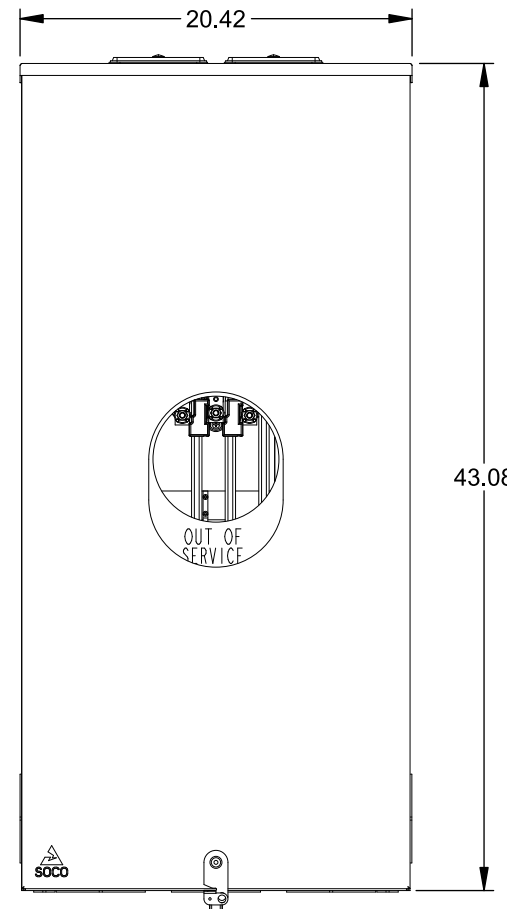

Catalog Number: 9817-9567

Features and Ratings

- Ringless Type Meter Socket
- 480A Continuous, 600A Max., 600V AC
- Outdoor Enclosure (NEMA Type 3R)
- Painted G90 Steel Enclosure
- 3 Phase, Commercial/Industrial Socket
- Meter Socket Type K-7T
- For Overhead & Underground Service
- Two Large Hub Openings, HD Type Cover Plates Installed

(2) TYPE HD (LARGE) HUB OPENINGS COVER PLATES INSTALLED

Accessories

CONDUIT HUBS (HD Type)	
TRADE SIZE	CATALOG No.
3 INCH	EC56856 or H56856-2
3-1/2 INCH	EC56857 or H56857-2
4 INCH	EC56858 or H56858-2
Hub Cover Plate	EC56933 or H56933S

CONNECTOR	PART No.	HEX DRIVE	WIRE SIZE	TORQUE
LINE*	56427-M	3/8"	(2)#2 - 500 kcmil	375 IN-LBS.
LOAD*	56425-M	3/8"	(2)#4 - 500 kcmil	375 IN-LBS.
NEUTRAL*	56732-M	3/8"	(2)#4 - 500 kcmil	375 IN-LBS.
LINE/LOAD/NEUT	68752-1	5/16"	(3)#6 - 250 kcmil	275 IN-LBS.
GROUND*	56734	5/16"	#6 - 250 kcmil	275 IN-LBS.

*Factory Installed

VIEW SHOWN WITH COVER REMOVED

© 2016 Copyright Siemens Industry, Inc.

TALON

Meter Socket

Description: **480A Cont, 4 Terminal, K-7T, 600V AC, Painted Steel Enclosure**

JEL 2/1/16 DO NOT SCALE DRAWING Dwg No: **9817-9567**