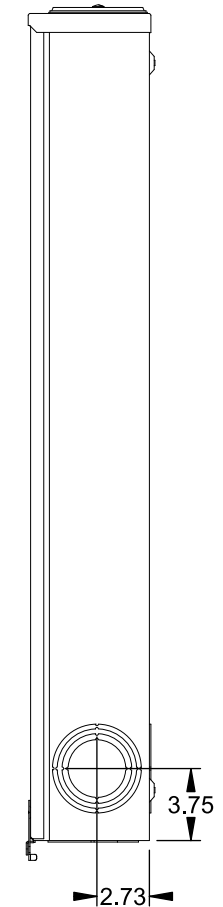

Catalog Number: 9817-9567

Features and Ratings

- Ringless Type Meter Socket
- 480A Continuous, 600A Max., 600V AC
- Outdoor Enclosure (NEMA Type 3R)
- Painted G90 Steel Enclosure
- 3 Phase, Commercial/Industrial Socket
- Meter Socket Type K-7T
- For Overhead & Underground Service
- Two Large Hub Openings, HD Type Cover Plates Installed

(2) TYPE HD (LARGE) HUB OPENINGS COVER PLATES INSTALLED

Accessories

CONDUIT HUBS (HD Type)	
TRADE SIZE	CATALOG No.
3 INCH	EC56856 or H56856-2
3-1/2 INCH	EC56857 or H56857-2
4 INCH	EC56858 or H56858-2
Hub Cover Plate	EC56933 or H56933S

CONNECTOR	PART No.	HEX DRIVE	WIRE SIZE	TORQUE
LINE*	56427-M	3/8"	(2)#2 - 500 kcmil	375 IN-LBS.
LOAD*	56425-M	3/8"	(2)#4 - 500 kcmil	375 IN-LBS.
NEUTRAL*	56732-M	3/8"	(2)#4 - 500 kcmil	375 IN-LBS.
LINE/LOAD/NEUT	68752-1	5/16"	(3)#6 - 250 kcmil	275 IN-LBS.
GROUND*	56734	5/16"	#6 - 250 kcmil	275 IN-LBS.

*Factory Installed

VIEW SHOWN WITH COVER REMOVED

© 2016 Copyright Siemens Industry, Inc.

TALON

Meter Socket

Description: **480A Cont, 4 Terminal, K-7T, 600V AC, Painted Steel Enclosure**

JEL 2/1/16 DO NOT SCALE DRAWING Dwg No: **9817-9567**