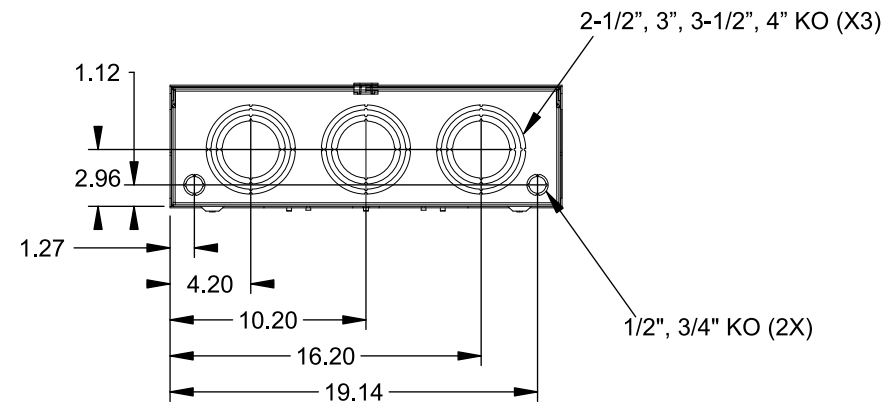

Catalog Number: 9817-9567

Features and Ratings

- Ringless Type Meter Socket
- 480A Continuous, 600A Max., 600V AC
- Outdoor Enclosure (NEMA Type 3R)
- Painted G90 Steel Enclosure
- 3 Phase, Commercial/Industrial Socket
- Meter Socket Type K-7T
- For Overhead & Underground Service
- Two Large Hub Openings, HD Type Cover Plates Installed

(2) TYPE HD (LARGE) HUB OPENINGS COVER PLATES INSTALLED

Accessories

CONDUIT HUBS (HD Type)	
TRADE SIZE	CATALOG No.
3 INCH	EC56856 or H56856-2
3-1/2 INCH	EC56857 or H56857-2
4 INCH	EC56858 or H56858-2
Hub Cover Plate	EC56933 or H56933S

CONNECTOR	PART No.	HEX DRIVE	WIRE SIZE	TORQUE
LINE*	56427-M	3/8"	(2)#2 - 500 kcmil	375 IN-LBS.
LOAD*	56425-M	3/8"	(2)#4 - 500 kcmil	375 IN-LBS.
NEUTRAL*	56732-M	3/8"	(2)#4 - 500 kcmil	375 IN-LBS.
LINE/LOAD/NEUT	68752-1	5/16"	(3)#6 - 250 kcmil	275 IN-LBS.
GROUND*	56734	5/16"	#6 - 250 kcmil	275 IN-LBS.

*Factory Installed

VIEW SHOWN WITH COVER REMOVED

© 2016 Copyright Siemens Industry, Inc.

TALON

Meter Socket

Description: **480A Cont, 4 Terminal, K-7T, 600V AC, Painted Steel Enclosure**

JEL 2/1/16 DO NOT SCALE DRAWING Dwg No: **9817-9567**