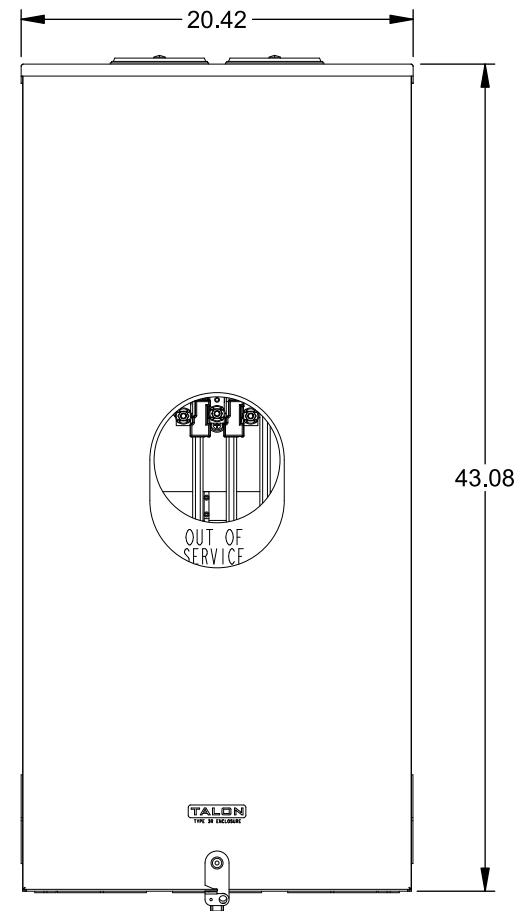

Catalog Number: 9817-9566

Features and Ratings

- Ringless Type Meter Socket
- 480A Continuous, 600A Max., 600V AC
- Outdoor Enclosure (NEMA Type 3R)
- Painted G90 Steel Enclosure
- 3 Phase, Commercial/Industrial Socket
- Meter Socket Type K-7T
- For Overhead & Underground Service
- Two Large Hub Openings, HD Type Cover Plates Installed

(2) TYPE HD (LARGE) HUB OPENINGS COVER PLATES INSTALLED

VIEW SHOWN WITH COVER REMOVED

Accessories

CONDUIT HUBS (HD Type)	
TRADE SIZE	CATALOG No.
3 INCH	EC56856 or H56856-2
3-1/2 INCH	EC56857 or H56857-2
4 INCH	EC56858 or H56858-2
Hub Cover Plate	EC56933 or H56933S

CONNECTOR	PART No.	HEX DRIVE	WIRE SIZE	TORQUE
LINE*	56427-M	3/8"	(2)#2 - 500 kcmil	375 IN-LBS.
LOAD*	56732-M	3/8"	(2)#4 - 500 kcmil	375 IN-LBS.
NEUTRAL*	56732-M	3/8"	(2)#4 - 500 kcmil	375 IN-LBS.
LINE/LOAD/NEUT	68752-1	5/16"	(3)#6 - 250 kcmil	275 IN-LBS.
GROUND*	56734	5/16"	#6 - 250 kcmil	275 IN-LBS.

*Factory Installed

© 2016 Copyright Siemens Industry, Inc.

TALON

Meter Socket

Description: **480A Cont, 4 Terminal, K-7T, 600V AC, Painted Steel Enclosure**

JEL 2/1/16 | DO NOT SCALE DRAWING | Dwg No: **9817-9566**