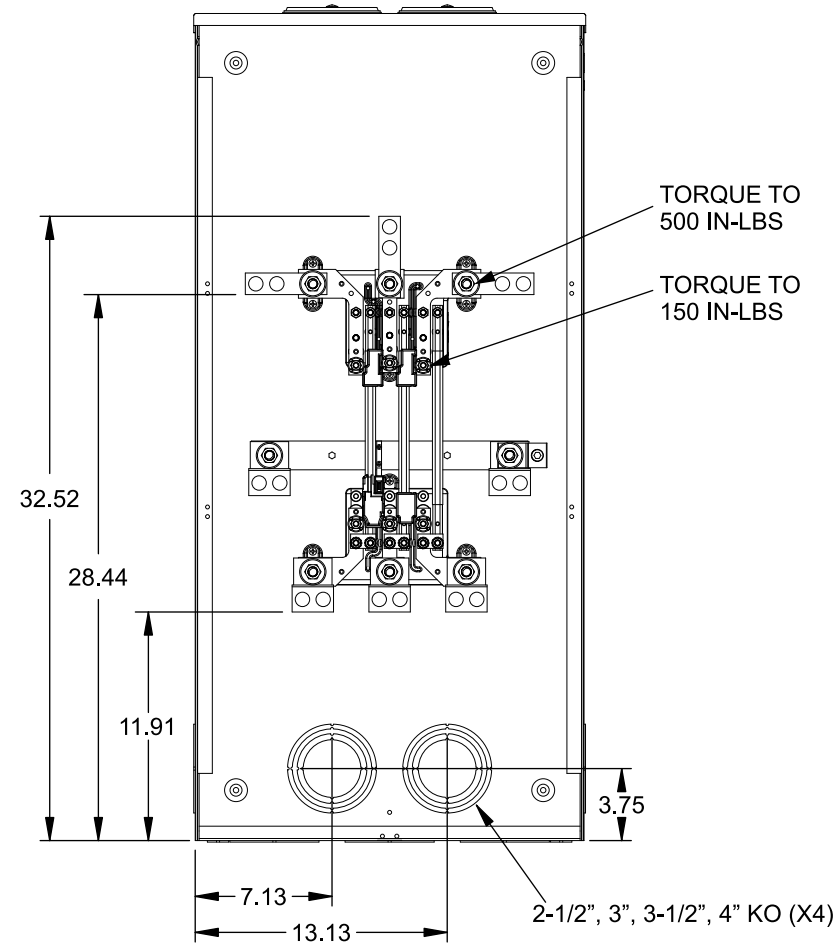

Catalog Number: 9817-9566

Features and Ratings

- Ringless Type Meter Socket
- 480A Continuous, 600A Max., 600V AC
- Outdoor Enclosure (NEMA Type 3R)
- Painted G90 Steel Enclosure
- 3 Phase, Commercial/Industrial Socket
- Meter Socket Type K-7T
- For Overhead & Underground Service
- Two Large Hub Openings, HD Type Cover Plates Installed

(2) TYPE HD (LARGE) HUB OPENINGS COVER PLATES INSTALLED

VIEW SHOWN WITH COVER REMOVED

Accessories

CONDUIT HUBS (HD Type)	
TRADE SIZE	CATALOG No.
3 INCH	EC56856 or H56856-2
3-1/2 INCH	EC56857 or H56857-2
4 INCH	EC56858 or H56858-2
Hub Cover Plate	EC56933 or H56933S

CONNECTOR	PART No.	HEX DRIVE	WIRE SIZE	TORQUE
LINE*	56427-M	3/8"	(2)#2 - 500 kcmil	375 IN-LBS.
LOAD*	56732-M	3/8"	(2)#4 - 500 kcmil	375 IN-LBS.
NEUTRAL*	56732-M	3/8"	(2)#4 - 500 kcmil	375 IN-LBS.
LINE/LOAD/NEUT	68752-1	5/16"	(3)#6 - 250 kcmil	275 IN-LBS.
GROUND*	56734	5/16"	#6 - 250 kcmil	275 IN-LBS.

*Factory Installed

© 2016 Copyright Siemens Industry, Inc.

TALON

Meter Socket

Description: **480A Cont, 4 Terminal, K-7T, 600V AC, Painted Steel Enclosure**

JEL 2/1/16 | DO NOT SCALE DRAWING | Dwg No: **9817-9566**