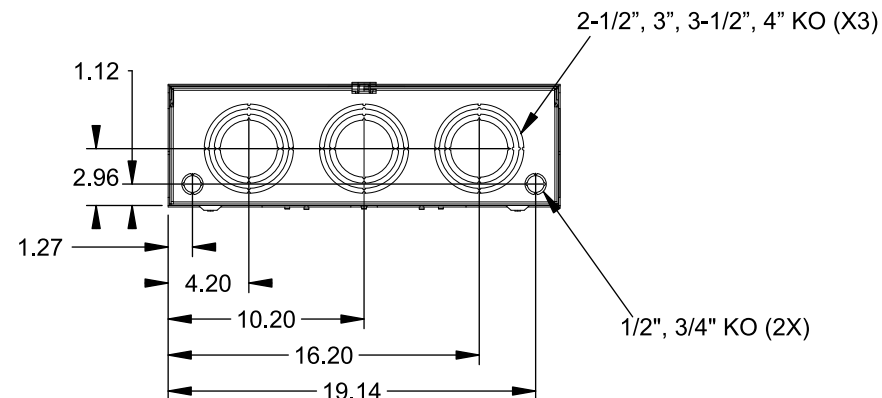

Catalog Number: 9817-9566

Features and Ratings

- Ringless Type Meter Socket
- 480A Continuous, 600A Max., 600V AC
- Outdoor Enclosure (NEMA Type 3R)
- Painted G90 Steel Enclosure
- 3 Phase, Commercial/Industrial Socket
- Meter Socket Type K-7T
- For Overhead & Underground Service
- Two Large Hub Openings, HD Type Cover Plates Installed

(2) TYPE HD (LARGE) HUB OPENINGS COVER PLATES INSTALLED

VIEW SHOWN WITH COVER REMOVED

Accessories

CONDUIT HUBS (HD Type)	
TRADE SIZE	CATALOG No.
3 INCH	EC56856 or H56856-2
3-1/2 INCH	EC56857 or H56857-2
4 INCH	EC56858 or H56858-2
Hub Cover Plate	EC56933 or H56933S

CONNECTOR	PART No.	HEX DRIVE	WIRE SIZE	TORQUE
LINE*	56427-M	3/8"	(2)#2 - 500 kcmil	375 IN-LBS.
LOAD*	56732-M	3/8"	(2)#4 - 500 kcmil	375 IN-LBS.
NEUTRAL*	56732-M	3/8"	(2)#4 - 500 kcmil	375 IN-LBS.
LINE/LOAD/NEUT	68752-1	5/16"	(3)#6 - 250 kcmil	275 IN-LBS.
GROUND*	56734	5/16"	#6 - 250 kcmil	275 IN-LBS.

*Factory Installed

© 2016 Copyright Siemens Industry, Inc.

TALON

Meter Socket

Description: **480A Cont, 4 Terminal, K-7T, 600V AC, Painted Steel Enclosure**

JEL 2/1/16 | DO NOT SCALE DRAWING | Dwg No: **9817-9566**