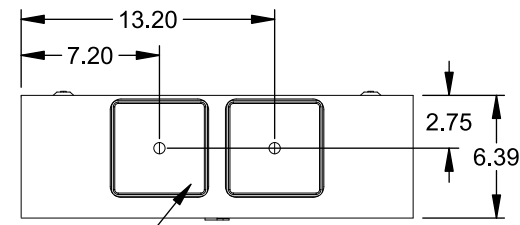

Catalog Number: 9817-9566

Features and Ratings

- Ringless Type Meter Socket
- 480A Continuous, 600A Max., 600V AC
- Outdoor Enclosure (NEMA Type 3R)
- Painted G90 Steel Enclosure
- 3 Phase, Commercial/Industrial Socket
- Meter Socket Type K-7T
- For Overhead & Underground Service
- Two Large Hub Openings, HD Type Cover Plates Installed

(2) TYPE HD (LARGE) HUB OPENINGS COVER PLATES INSTALLED

VIEW SHOWN WITH COVER REMOVED

Accessories

CONDUIT HUBS (HD Type)	
TRADE SIZE	CATALOG No.
3 INCH	EC56856 or H56856-2
3-1/2 INCH	EC56857 or H56857-2
4 INCH	EC56858 or H56858-2
Hub Cover Plate	EC56933 or H56933S

CONNECTOR	PART No.	HEX DRIVE	WIRE SIZE	TORQUE
LINE*	56427-M	3/8"	(2)#2 - 500 kcmil	375 IN-LBS.
LOAD*	56732-M	3/8"	(2)#4 - 500 kcmil	375 IN-LBS.
NEUTRAL*	56732-M	3/8"	(2)#4 - 500 kcmil	375 IN-LBS.
LINE/LOAD/NEUT	68752-1	5/16"	(3)#6 - 250 kcmil	275 IN-LBS.
GROUND*	56734	5/16"	#6 - 250 kcmil	275 IN-LBS.

*Factory Installed

© 2016 Copyright Siemens Industry, Inc.

TALON

Meter Socket

Description: **480A Cont, 4 Terminal, K-7T, 600V AC, Painted Steel Enclosure**

JEL 2/1/16 | DO NOT SCALE DRAWING | Dwg No: **9817-9566**