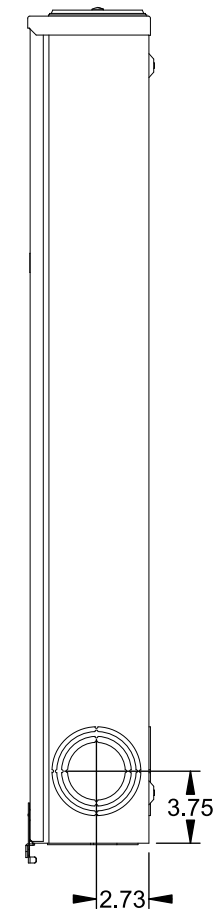

Catalog Number: 9817-9566

Features and Ratings

- Ringless Type Meter Socket
- 480A Continuous, 600A Max., 600V AC
- Outdoor Enclosure (NEMA Type 3R)
- Painted G90 Steel Enclosure
- 3 Phase, Commercial/Industrial Socket
- Meter Socket Type K-7T
- For Overhead & Underground Service
- Two Large Hub Openings, HD Type Cover Plates Installed

(2) TYPE HD (LARGE) HUB OPENINGS COVER PLATES INSTALLED

VIEW SHOWN WITH COVER REMOVED

Accessories

CONDUIT HUBS (HD Type)	
TRADE SIZE	CATALOG No.
3 INCH	EC56856 or H56856-2
3-1/2 INCH	EC56857 or H56857-2
4 INCH	EC56858 or H56858-2
Hub Cover Plate	EC56933 or H56933S

CONNECTOR	PART No.	HEX DRIVE	WIRE SIZE	TORQUE
LINE*	56427-M	3/8"	(2)#2 - 500 kcmil	375 IN-LBS.
LOAD*	56732-M	3/8"	(2)#4 - 500 kcmil	375 IN-LBS.
NEUTRAL*	56732-M	3/8"	(2)#4 - 500 kcmil	375 IN-LBS.
LINE/LOAD/NEUT	68752-1	5/16"	(3)#6 - 250 kcmil	275 IN-LBS.
GROUND*	56734	5/16"	#6 - 250 kcmil	275 IN-LBS.

*Factory Installed

© 2016 Copyright Siemens Industry, Inc.

TALON

Meter Socket

Description: **480A Cont, 4 Terminal, K-7T, 600V AC, Painted Steel Enclosure**

JEL 2/1/16 | DO NOT SCALE DRAWING | Dwg No: **9817-9566**