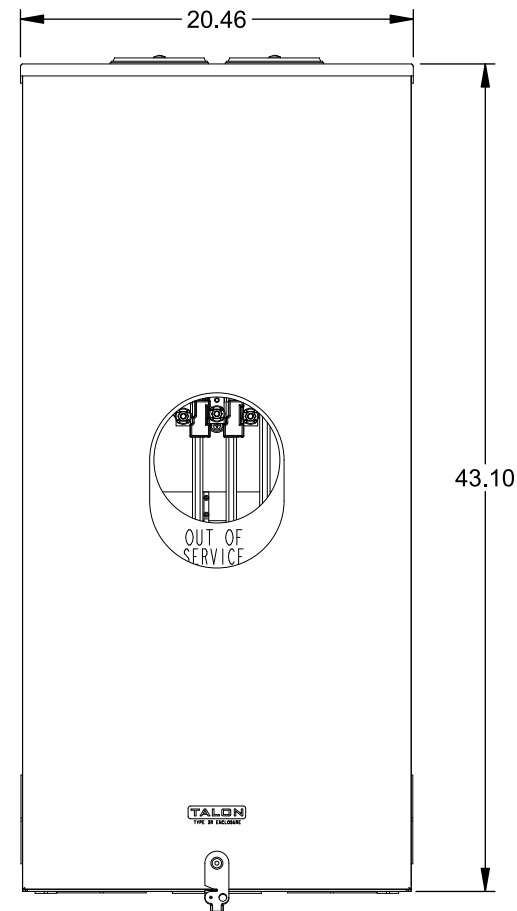

## Features and Ratings

- Ringless Type Meter Socket
- 480A Continuous, 600A Max., 600V AC
- Outdoor Enclosure (NEMA Type 3R)
- Painted G90 Steel Enclosure
- 3 Phase, Commercial/Industrial Socket
- Meter Socket Type K-7T
- For Overhead & Underground Service
- Two Large Hub Openings, HD Type Cover Plates Installed

(2) TYPE HD (LARGE) HUB OPENINGS COVER PLATES INSTALLED

VIEW SHOWN WITH COVER REMOVED

## Connectors, Wire Sizes and Torques

CONNECTOR	PART No.	HEX DRIVE	WIRE SIZE	TORQUE
LINE*	56427-M	3/8"	(2)#2 - 500 kcmil	375 IN-LBS.
LINE*	56732-M	3/8"	(2)#4 - 500 kcmil	375 IN-LBS.
NEUTRAL/LOAD*	56732-M	3/8"	(2)#4 - 500 kcmil	375 IN-LBS.
LINE/LOAD/NEUT	68752-1	5/16"	(3)#6 - 250 kcmil	275 IN-LBS.
GROUND*	56734	5/16"	#6 - 250 kcmil	275 IN-LBS.

\*Factory Installed

© 2016 Copyright Siemens Industry, Inc.

**TALON**

**Meter Socket**

Description: **480A Cont, 4 Terminal, K-7T, 600V AC, Painted Steel Enclosure**

JEL 2/1/16 DO NOT SCALE DRAWING Dwg No: **9817-9565**