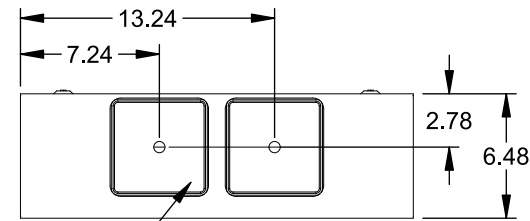

## Features and Ratings

- Ringless Type Meter Socket
- 480A Continuous, 600A Max., 600V AC
- Outdoor Enclosure (NEMA Type 3R)
- Painted G90 Steel Enclosure
- 3 Phase, Commercial/Industrial Socket
- Meter Socket Type K-7T
- For Overhead & Underground Service
- Two Large Hub Openings, HD Type Cover Plates Installed

## Connectors, Wire Sizes and Torques

CONNECTOR	PART No.	HEX DRIVE	WIRE SIZE	TORQUE
LINE*	56427-M	3/8"	(2)#2 - 500 kcmil	375 IN-LBS.
LINE*	56732-M	3/8"	(2)#4 - 500 kcmil	375 IN-LBS.
NEUTRAL/LOAD*	56732-M	3/8"	(2)#4 - 500 kcmil	375 IN-LBS.
LINE/LOAD/NEUT	68752-1	5/16"	(3)#6 - 250 kcmil	275 IN-LBS.
GROUND*	56734	5/16"	#6 - 250 kcmil	275 IN-LBS.

\*Factory Installed

© 2016 Copyright Siemens Industry, Inc.

**TALON**

**Meter Socket**

Description: **480A Cont, 4 Terminal, K-7T, 600V AC, Painted Steel Enclosure**

JEL 2/1/16 DO NOT SCALE DRAWING Dwg No: **9817-9565**