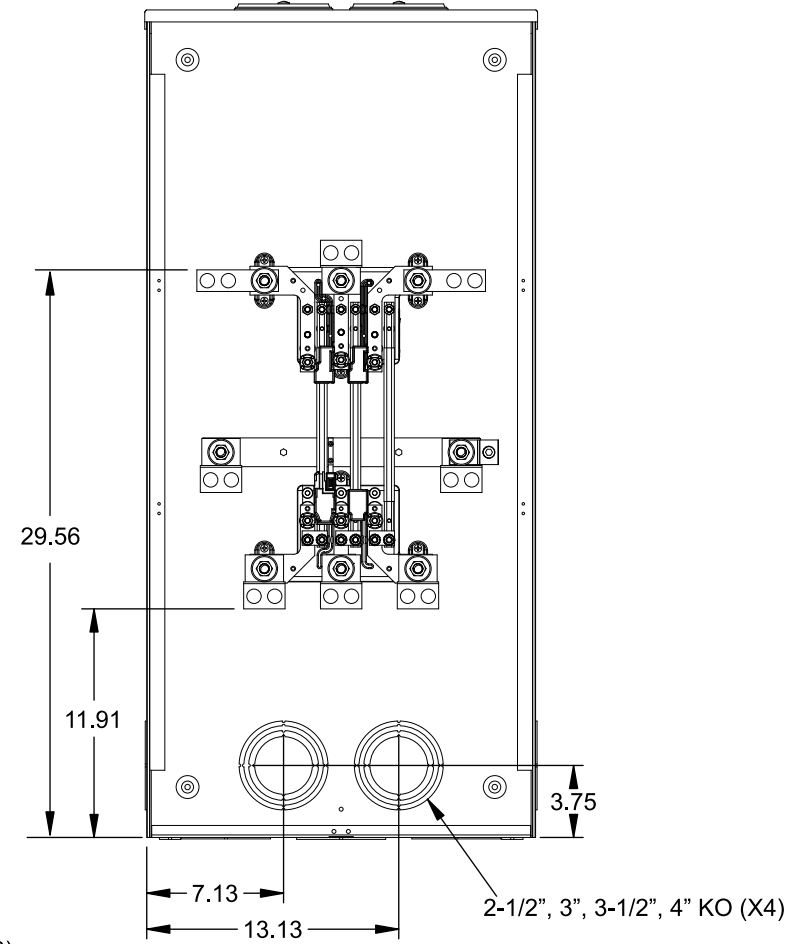

## Features and Ratings

- Ringless Type Meter Socket
- 480A Continuous, 600A Max., 600V AC
- Outdoor Enclosure (NEMA Type 3R)
- Painted G90 Steel Enclosure
- 3 Phase, Commercial/Industrial Socket
- Meter Socket Type K-7T
- For Overhead & Underground Service
- Two Large Hub Openings, HD Type Cover Plates Installed

(2) TYPE HD (LARGE) HUB OPENINGS COVER PLATES INSTALLED

VIEW SHOWN WITH COVER REMOVED

## Accessories

CONDUIT HUBS (HD Type)		CAT No.	DESCRIPTION
TRADE SIZE	CATALOG No.		
3 INCH	EC56856 or H56856-2	H69623	Bypass
3-1/2 INCH	EC56857 or H56857-2	H69685-1	Isolated Neutral Kit
4 INCH	EC56858 or H56858-2	H69546-1	Hex Magnet Socket Kit
		H69232-1	Insulated T-Handle Kit
		H65050	K-base Insulator Kit
		H63864	K-base Ground Kit
Hub Cover Plate	EC56933 or H56933S		

## Connectors, Wire Sizes and Torques

CONNECTOR	PART No.	HEX DRIVE	WIRE SIZE	TORQUE
LINE*	56427-M	3/8"	(2)#2 - 500 kcmil	375 IN-LBS.
LINE*	56732-M	3/8"	(2)#4 - 500 kcmil	375 IN-LBS.
NEUTRAL/LOAD*	56732-M	3/8"	(2)#4 - 500 kcmil	375 IN-LBS.
LINE/LOAD/NEUT	68752-1	5/16"	(3)#6 - 250 kcmil	275 IN-LBS.
GROUND*	56734	5/16"	#6 - 250 kcmil	275 IN-LBS.