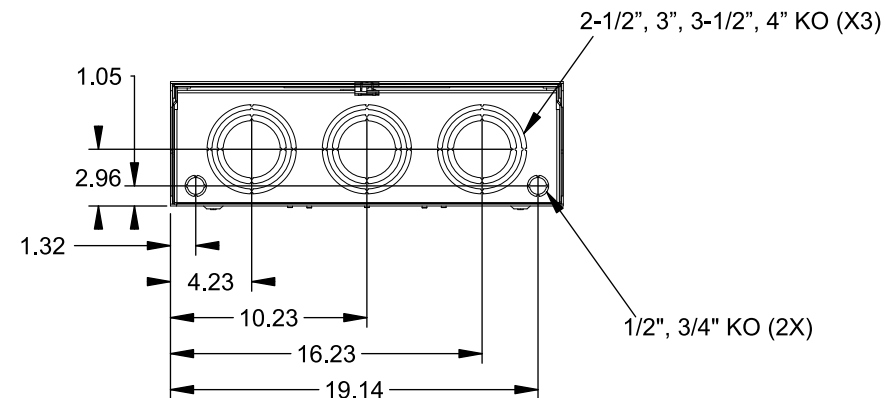

## Features and Ratings

- Ringless Type Meter Socket
- 480A Continuous, 600A Max., 600V AC
- Outdoor Enclosure (NEMA Type 3R)
- Painted G90 Steel Enclosure
- 3 Phase, Commercial/Industrial Socket
- Meter Socket Type K-7T
- For Overhead & Underground Service
- Two Large Hub Openings, HD Type Cover Plates Installed

(2) TYPE HD (LARGE) HUB OPENINGS COVER PLATES INSTALLED

VIEW SHOWN WITH COVER REMOVED

## Connectors, Wire Sizes and Torques

CONNECTOR	PART No.	HEX DRIVE	WIRE SIZE	TORQUE
LINE*	56427-M	3/8"	(2)#2 - 500 kcmil	375 IN-LBS.
LINE*	56732-M	3/8"	(2)#4 - 500 kcmil	375 IN-LBS.
NEUTRAL/LOAD*	56732-M	3/8"	(2)#4 - 500 kcmil	375 IN-LBS.
LINE/LOAD/NEUT	68752-1	5/16"	(3)#6 - 250 kcmil	275 IN-LBS.
GROUND*	56734	5/16"	#6 - 250 kcmil	275 IN-LBS.

\*Factory Installed

© 2016 Copyright Siemens Industry, Inc.

**TALON**

**Meter Socket**

Description: **480A Cont, 4 Terminal, K-7T, 600V AC, Painted Steel Enclosure**

JEL 2/1/16 DO NOT SCALE DRAWING Dwg No: **9817-9565**