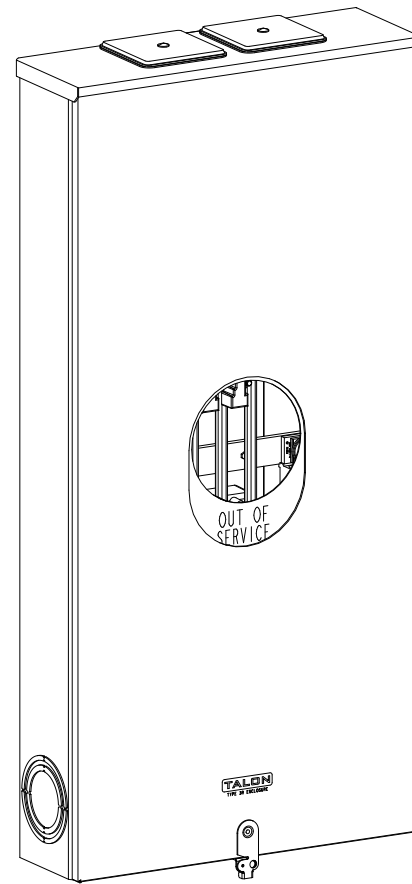

## Features and Ratings

- Ringless Type Meter Socket
- 480A Continuous, 600A Max., 600V AC
- Outdoor Enclosure (NEMA Type 3R)
- Painted G90 Steel Enclosure
- 3 Phase, Commercial/Industrial Socket
- Meter Socket Type K-7T
- For Overhead & Underground Service
- Two Large Hub Openings, HD Type Cover Plates Installed

(2) TYPE HD (LARGE) HUB OPENINGS COVER PLATES INSTALLED

VIEW SHOWN WITH COVER REMOVED