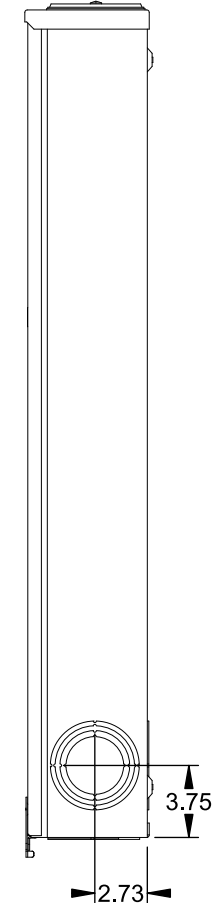

## Features and Ratings

- Ringless Type Meter Socket
- 480A Continuous, 600A Max., 600V AC
- Outdoor Enclosure (NEMA Type 3R)
- Painted G90 Steel Enclosure
- 3 Phase, Commercial/Industrial Socket
- Meter Socket Type K-7T
- For Overhead & Underground Service
- Two Large Hub Openings, HD Type Cover Plates Installed

(2) TYPE HD (LARGE) HUB OPENINGS COVER PLATES INSTALLED

VIEW SHOWN WITH COVER REMOVED

## Accessories

CONDUIT HUBS (HD Type)		CAT No.	DESCRIPTION
TRADE SIZE	CATALOG No.		
3 INCH	EC56856 or H56856-2	H69623	Bypass
3-1/2 INCH	EC56857 or H56857-2	H69685-1	Isolated Neutral Kit
4 INCH	EC56858 or H56858-2	H69546-1	Hex Magnet Socket Kit
		H69232-1	Insulated T-Handle Kit
		H65050	K-base Insulator Kit
		H63864	K-base Ground Kit
Hub Cover Plate	EC56933 or H56933S		

## Connectors, Wire Sizes and Torques

CONNECTOR	PART No.	HEX DRIVE	WIRE SIZE	TORQUE
LINE*	56427-M	3/8"	(2)#2 - 500 kcmil	375 IN-LBS.
LINE*	56732-M	3/8"	(2)#4 - 500 kcmil	375 IN-LBS.
NEUTRAL/LOAD*	56732-M	3/8"	(2)#4 - 500 kcmil	375 IN-LBS.
LINE/LOAD/NEUT	68752-1	5/16"	(3)#6 - 250 kcmil	275 IN-LBS.
GROUND*	56734	5/16"	#6 - 250 kcmil	275 IN-LBS.