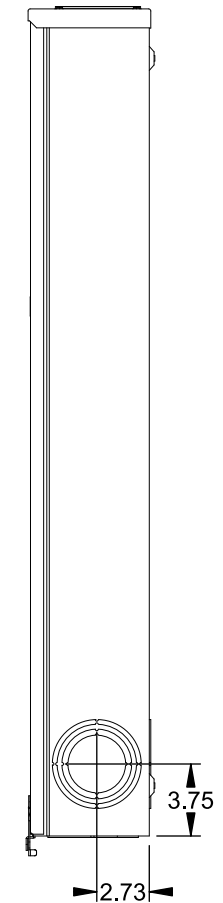

## Features and Ratings

- Ringless Type Meter Socket
- 480A Continuous, 600A Max., 600V AC
- Outdoor Enclosure (NEMA Type 3R)
- Painted G90 Steel Enclosure
- 3 Phase, Commercial/Industrial Socket
- Meter Socket Type K-7T
- For Overhead & Underground Service
- Two Large Hub Openings
- 7/8" Barrel Lock Provision w/Bracket

(2) TYPE HD (LARGE) HUB OPENINGS

VIEW SHOWN WITH COVER REMOVED

## Accessories

CONDUIT HUBS (HD Type)	
TRADE SIZE	CATALOG No.
3 INCH	EC56856 or H56856-2
3-1/2 INCH	EC56857 or H56857-2
4 INCH	EC56858 or H56858-2
Hub Cover Plate	EC56933 or H56933S

CAT No.	DESCRIPTION
H69623	Bypass
H69685-1	Isolated Neutral Kit
H69546-1	Hex Magnet Socket Kit
H69232-1	Insulated T-Handle Kit
H65050	K-base Insulator Kit
H63864	K-base Ground Kit

## Connectors, Wire Sizes and Torques

CONNECTOR	PART No.	HEX DRIVE	WIRE SIZE	TORQUE
LINE	56427-M	3/8"	(2)#2 - 500 kcmil	375 IN-LBS.
LOAD	56732-M	3/8"	(2)#4 - 500 kcmil	375 IN-LBS.
NEUTRAL	56732-M	3/8"	(2)#4 - 500 kcmil	375 IN-LBS.
LINE/LOAD/NEUT	68752-1	5/16"	(3)#6 - 250 kcmil	275 IN-LBS.
GROUND*	56734	5/16"	#6 - 250 kcmil	275 IN-LBS.