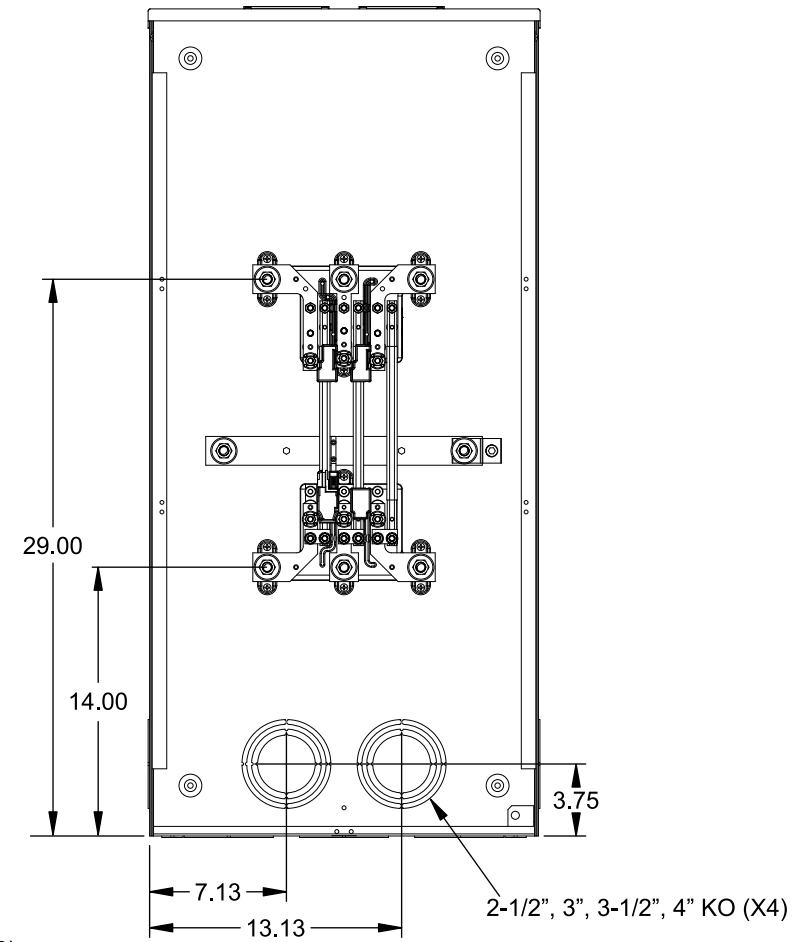

## Features and Ratings

- Ringless Type Meter Socket
- 480A Continuous, 600A Max., 600V AC
- Outdoor Enclosure (NEMA Type 3R)
- Painted G90 Steel Enclosure
- 3 Phase, Commercial/Industrial Socket
- Meter Socket Type K-7T
- For Overhead & Underground Service
- Two Large Hub Openings
- 7/8" Barrel Lock Provision w/Bracket

(2) TYPE HD (LARGE) HUB OPENINGS

VIEW SHOWN WITH COVER REMOVED

## Accessories

CONDUIT HUBS (HD Type)	
TRADE SIZE	CATALOG No.
3 INCH	EC56856 or H56856-2
3-1/2 INCH	EC56857 or H56857-2
4 INCH	EC56858 or H56858-2
Hub Cover Plate	EC56933 or H56933S

CAT No.	DESCRIPTION
H69623	Bypass
H69685-1	Isolated Neutral Kit
H69546-1	Hex Magnet Socket Kit
H69232-1	Insulated T-Handle Kit
H65050	K-base Insulator Kit
H63864	K-base Ground Kit

## Connectors, Wire Sizes and Torques

CONNECTOR	PART No.	HEX DRIVE	WIRE SIZE	TORQUE
LINE	56427-M	3/8"	(2)#2 - 500 kcmil	375 IN-LBS.
LOAD	56732-M	3/8"	(2)#4 - 500 kcmil	375 IN-LBS.
NEUTRAL	56732-M	3/8"	(2)#4 - 500 kcmil	375 IN-LBS.
LINE/LOAD/NEUT	68752-1	5/16"	(3)#6 - 250 kcmil	275 IN-LBS.
GROUND*	56734	5/16"	#6 - 250 kcmil	275 IN-LBS.