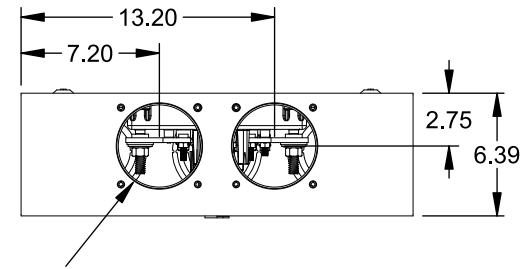

## Features and Ratings

- Ringless Type Meter Socket
- 480A Continuous, 600A Max., 600V AC
- Outdoor Enclosure (NEMA Type 3R)
- Painted G90 Steel Enclosure
- 3 Phase, Commercial/Industrial Socket
- Meter Socket Type K-7T
- For Overhead & Underground Service
- Two Large Hub Openings
- 7/8" Barrel Lock Provision w/Bracket

(2) TYPE HD (LARGE) HUB OPENINGS

VIEW SHOWN WITH COVER REMOVED

## Connectors, Wire Sizes and Torques

CONNECTOR	PART No.	HEX DRIVE	WIRE SIZE	TORQUE
LINE	56427-M	3/8"	(2)#2 - 500 kcmil	375 IN-LBS.
LOAD	56732-M	3/8"	(2)#4 - 500 kcmil	375 IN-LBS.
NEUTRAL	56732-M	3/8"	(2)#4 - 500 kcmil	375 IN-LBS.
LINE/LOAD/NEUT	68752-1	5/16"	(3)#6 - 250 kcmil	275 IN-LBS.
GROUND*	56734	5/16"	#6 - 250 kcmil	275 IN-LBS.

\*Factory Installed

© 2016 Copyright Siemens Industry, Inc.

**TALON**

**Meter Socket**

Description: **480A Cont, 4 Terminal, K-7T, 600V AC, Painted Steel Enclosure**

JEL 2/1/16 | DO NOT SCALE DRAWING | Dwg No: **9817-9564**