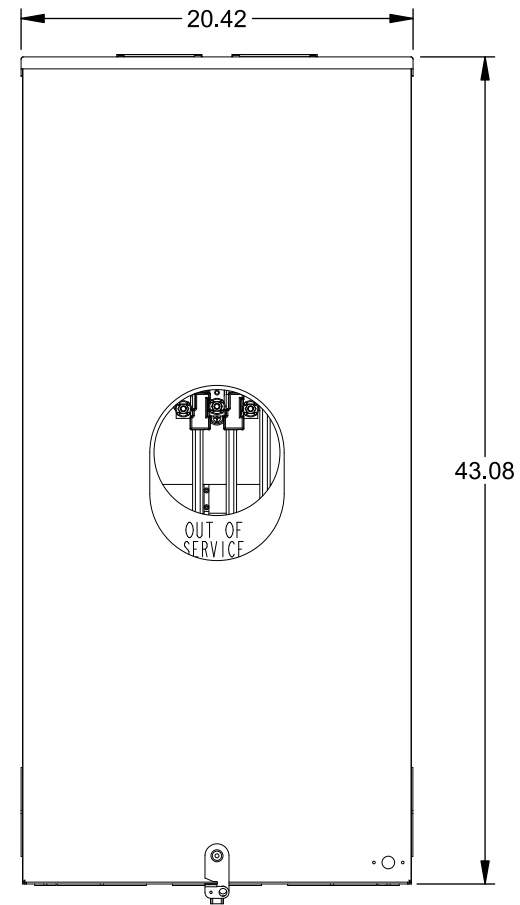

## Features and Ratings

- Ringless Type Meter Socket
- 480A Continuous, 600A Max., 600V AC
- Outdoor Enclosure (NEMA Type 3R)
- Painted G90 Steel Enclosure
- 3 Phase, Commercial/Industrial Socket
- Meter Socket Type K-7T
- For Overhead & Underground Service
- Two Large Hub Openings
- 7/8" Barrel Lock Provision w/Bracket

(2) TYPE HD (LARGE) HUB OPENINGS

VIEW SHOWN WITH COVER REMOVED

## Accessories

CONDUIT HUBS (HD Type)	
TRADE SIZE	CATALOG No.
3 INCH	EC56856 or H56856-2
3-1/2 INCH	EC56857 or H56857-2
4 INCH	EC56858 or H56858-2
Hub Cover Plate	EC56933 or H56933S

CAT No.	DESCRIPTION
H69623	Bypass
H69685-1	Isolated Neutral Kit
H69546-1	Hex Magnet Socket Kit
H69232-1	Insulated T-Handle Kit
H65050	K-base Insulator Kit
H63864	K-base Ground Kit

## Connectors, Wire Sizes and Torques

CONNECTOR	PART No.	HEX DRIVE	WIRE SIZE	TORQUE
LINE	56427-M	3/8"	(2)#2 - 500 kcmil	375 IN-LBS.
LOAD	56732-M	3/8"	(2)#4 - 500 kcmil	375 IN-LBS.
NEUTRAL	56732-M	3/8"	(2)#4 - 500 kcmil	375 IN-LBS.
LINE/LOAD/NEUT	68752-1	5/16"	(3)#6 - 250 kcmil	275 IN-LBS.
GROUND*	56734	5/16"	#6 - 250 kcmil	275 IN-LBS.