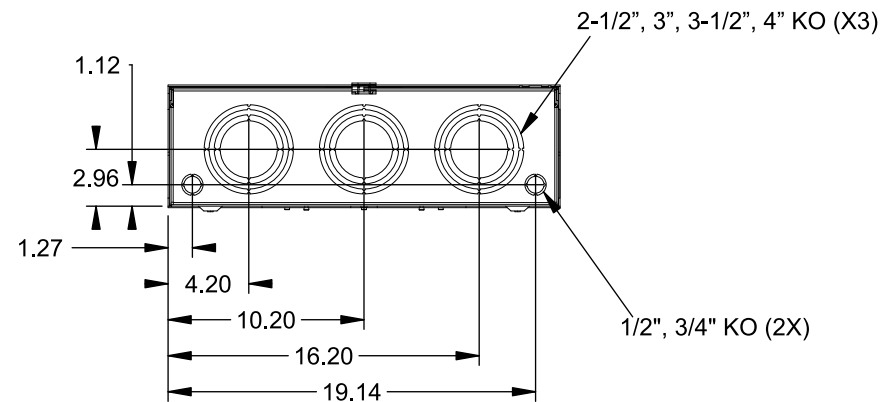

## Features and Ratings

- Ringless Type Meter Socket
- 480A Continuous, 600A Max., 600V AC
- Outdoor Enclosure (NEMA Type 3R)
- Painted G90 Steel Enclosure
- 3 Phase, Commercial/Industrial Socket
- Meter Socket Type K-7T
- For Overhead & Underground Service
- Two Large Hub Openings
- 7/8" Barrel Lock Provision w/Bracket

(2) TYPE HD (LARGE) HUB OPENINGS

VIEW SHOWN WITH COVER REMOVED

## Accessories

CONDUIT HUBS (HD Type)	
TRADE SIZE	CATALOG No.
3 INCH	EC56856 or H56856-2
3-1/2 INCH	EC56857 or H56857-2
4 INCH	EC56858 or H56858-2
Hub Cover Plate	EC56933 or H56933S

CAT No.	DESCRIPTION
H69623	Bypass
H69685-1	Isolated Neutral Kit
H69546-1	Hex Magnet Socket Kit
H69232-1	Insulated T-Handle Kit
H65050	K-base Insulator Kit
H63864	K-base Ground Kit

## Connectors, Wire Sizes and Torques

CONNECTOR	PART No.	HEX DRIVE	WIRE SIZE	TORQUE
LINE	56427-M	3/8"	(2)#2 - 500 kcmil	375 IN-LBS.
LOAD	56732-M	3/8"	(2)#4 - 500 kcmil	375 IN-LBS.
NEUTRAL	56732-M	3/8"	(2)#4 - 500 kcmil	375 IN-LBS.
LINE/LOAD/NEUT	68752-1	5/16"	(3)#6 - 250 kcmil	275 IN-LBS.
GROUND*	56734	5/16"	#6 - 250 kcmil	275 IN-LBS.