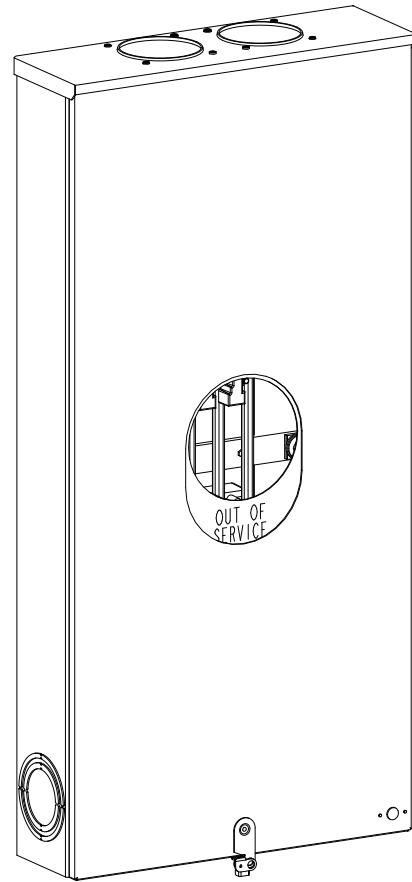

## Features and Ratings

- Ringless Type Meter Socket
- 480A Continuous, 600A Max., 600V AC
- Outdoor Enclosure (NEMA Type 3R)
- Painted G90 Steel Enclosure
- 3 Phase, Commercial/Industrial Socket
- Meter Socket Type K-7T
- For Overhead & Underground Service
- Two Large Hub Openings
- 7/8" Barrel Lock Provision w/Bracket

(2) TYPE HD (LARGE) HUB OPENINGS

VIEW SHOWN WITH COVER REMOVED

## Accessories

CONDUIT HUBS (HD Type)	
TRADE SIZE	CATALOG No.
3 INCH	EC56856 or H56856-2
3-1/2 INCH	EC56857 or H56857-2
4 INCH	EC56858 or H56858-2
Hub Cover Plate	EC56933 or H56933S

CAT No.	DESCRIPTION
H69623	Bypass
H69685-1	Isolated Neutral Kit
H69546-1	Hex Magnet Socket Kit
H69232-1	Insulated T-Handle Kit
H65050	K-base Insulator Kit
H63864	K-base Ground Kit