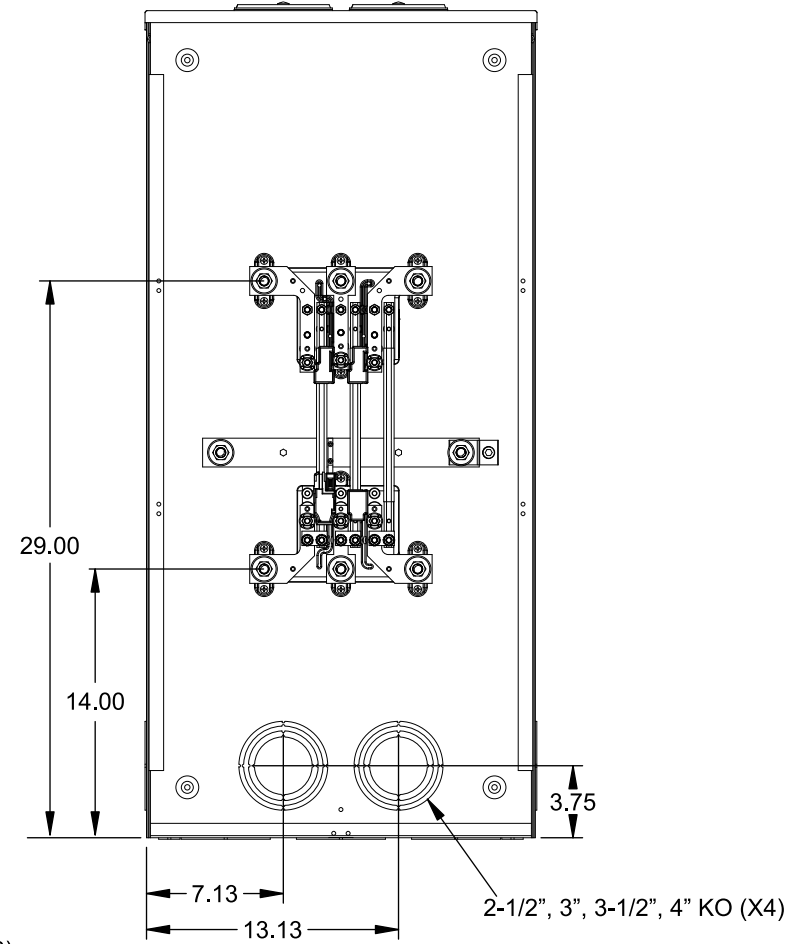

Catalog Number: 9817-9562

Features and Ratings

- Ringless Type Meter Socket
- 480A Continuous, 600A Max., 600V AC
- Outdoor Enclosure (NEMA Type 3R)
- Painted G90 Steel Enclosure
- 3 Phase, Commercial/Industrial Socket
- Meter Socket Type K-7T
- For Overhead & Underground Service
- Two Large Hub Openings, HD Type Cover Plates Installed

(2) TYPE HD (LARGE) HUB OPENINGS COVER PLATES INSTALLED

Accessories

CONDUIT HUBS (HD Type)		CAT No.	DESCRIPTION
TRADE SIZE	CATALOG No.		
3 INCH	EC56856 or H56856-2	H69623	Bypass
3-1/2 INCH	EC56857 or H56857-2	H69685-1	Isolated Neutral Kit
4 INCH	EC56858 or H56858-2	H69546-1	Hex Magnet Socket Kit
		H69232-1	Insulated T-Handle Kit
		H65050	K-base Insulator Kit
		H63864	K-base Ground Kit
Hub Cover Plate		EC56933 or H56933S	

Connectors, Wire Sizes and Torques

CONNECTOR	PART No.	HEX DRIVE	WIRE SIZE	TORQUE
LINE	56427-M	3/8"	(2)#2 - 500 kcmil	375 IN-LBS.
LOAD	56732-M	3/8"	(2)#4 - 500 kcmil	375 IN-LBS.
NEUTRAL	56732-M	3/8"	(2)#4 - 500 kcmil	375 IN-LBS.
LINE/LOAD/NEUT	68752-1	5/16"	(3)#6 - 250 kcmil	275 IN-LBS.
GROUND*	56734	5/16"	#6 - 250 kcmil	275 IN-LBS.

*Factory Installed

VIEW SHOWN WITH COVER REMOVED

© 2016 Copyright Siemens Industry, Inc.

TALON

Meter Socket

Description: **480A Cont, 4 Terminal, K-7T, 600V AC, Painted Steel Enclosure**

JEL 2/1/16 | DO NOT SCALE DRAWING | Dwg No: **9817-9562**