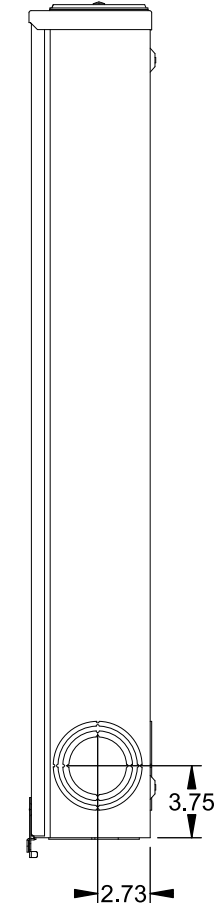

Catalog Number: 9817-9562

Features and Ratings

- Ringless Type Meter Socket
- 480A Continuous, 600A Max., 600V AC
- Outdoor Enclosure (NEMA Type 3R)
- Painted G90 Steel Enclosure
- 3 Phase, Commercial/Industrial Socket
- Meter Socket Type K-7T
- For Overhead & Underground Service
- Two Large Hub Openings, HD Type Cover Plates Installed

(2) TYPE HD (LARGE) HUB OPENINGS COVER PLATES INSTALLED

Accessories

CONDUIT HUBS (HD Type)		CAT No.	DESCRIPTION
TRADE SIZE	CATALOG No.		
3 INCH	EC56856 or H56856-2	H69623	Bypass
3-1/2 INCH	EC56857 or H56857-2	H69685-1	Isolated Neutral Kit
4 INCH	EC56858 or H56858-2	H69546-1	Hex Magnet Socket Kit
		H69232-1	Insulated T-Handle Kit
		H65050	K-base Insulator Kit
		H63864	K-base Ground Kit
Hub Cover Plate		EC56933 or H56933S	

Connectors, Wire Sizes and Torques

CONNECTOR	PART No.	HEX DRIVE	WIRE SIZE	TORQUE
LINE	56427-M	3/8"	(2)#2 - 500 kcmil	375 IN-LBS.
LOAD	56732-M	3/8"	(2)#4 - 500 kcmil	375 IN-LBS.
NEUTRAL	56732-M	3/8"	(2)#4 - 500 kcmil	375 IN-LBS.
LINE/LOAD/NEUT	68752-1	5/16"	(3)#6 - 250 kcmil	275 IN-LBS.
GROUND*	56734	5/16"	#6 - 250 kcmil	275 IN-LBS.

*Factory Installed

VIEW SHOWN WITH COVER REMOVED

© 2016 Copyright Siemens Industry, Inc.

TALON

Meter Socket

Description: **480A Cont, 4 Terminal, K-7T, 600V AC, Painted Steel Enclosure**

JEL 2/1/16 | DO NOT SCALE DRAWING | Dwg No: **9817-9562**