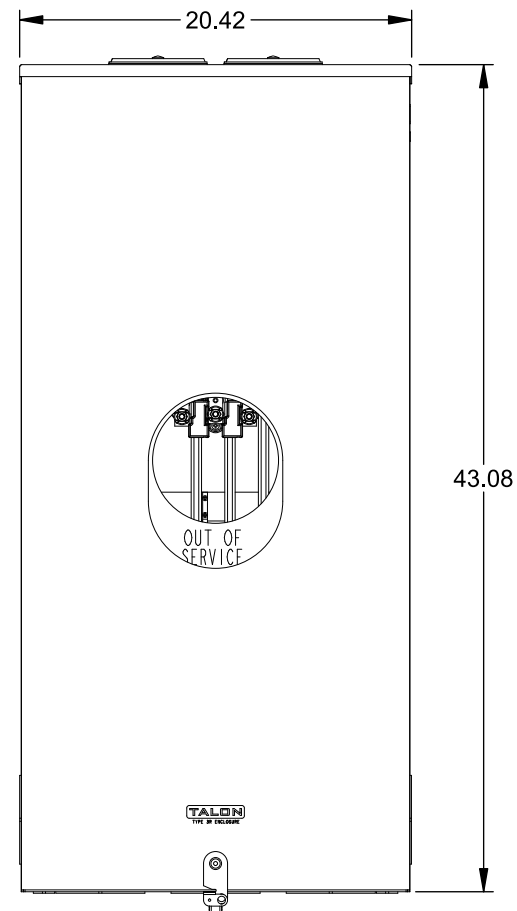

Catalog Number: 9817-9562

Features and Ratings

- Ringless Type Meter Socket
- 480A Continuous, 600A Max., 600V AC
- Outdoor Enclosure (NEMA Type 3R)
- Painted G90 Steel Enclosure
- 3 Phase, Commercial/Industrial Socket
- Meter Socket Type K-7T
- For Overhead & Underground Service
- Two Large Hub Openings, HD Type Cover Plates Installed

(2) TYPE HD (LARGE) HUB OPENINGS COVER PLATES INSTALLED

Accessories

CONDUIT HUBS (HD Type)		CAT No.	DESCRIPTION
TRADE SIZE	CATALOG No.		
3 INCH	EC56856 or H56856-2	H69623	Bypass
3-1/2 INCH	EC56857 or H56857-2	H69685-1	Isolated Neutral Kit
4 INCH	EC56858 or H56858-2	H69546-1	Hex Magnet Socket Kit
		H69232-1	Insulated T-Handle Kit
		H65050	K-base Insulator Kit
		H63864	K-base Ground Kit
Hub Cover Plate		EC56933 or H56933S	

Connectors, Wire Sizes and Torques

CONNECTOR	PART No.	HEX DRIVE	WIRE SIZE	TORQUE
LINE	56427-M	3/8"	(2)#2 - 500 kcmil	375 IN-LBS.
LOAD	56732-M	3/8"	(2)#4 - 500 kcmil	375 IN-LBS.
NEUTRAL	56732-M	3/8"	(2)#4 - 500 kcmil	375 IN-LBS.
LINE/LOAD/NEUT	68752-1	5/16"	(3)#6 - 250 kcmil	275 IN-LBS.
GROUND*	56734	5/16"	#6 - 250 kcmil	275 IN-LBS.

*Factory Installed

VIEW SHOWN WITH COVER REMOVED

© 2016 Copyright Siemens Industry, Inc.

TALON

Meter Socket

Description: **480A Cont, 4 Terminal, K-7T, 600V AC, Painted Steel Enclosure**

JEL 2/1/16 | DO NOT SCALE DRAWING | Dwg No: **9817-9562**