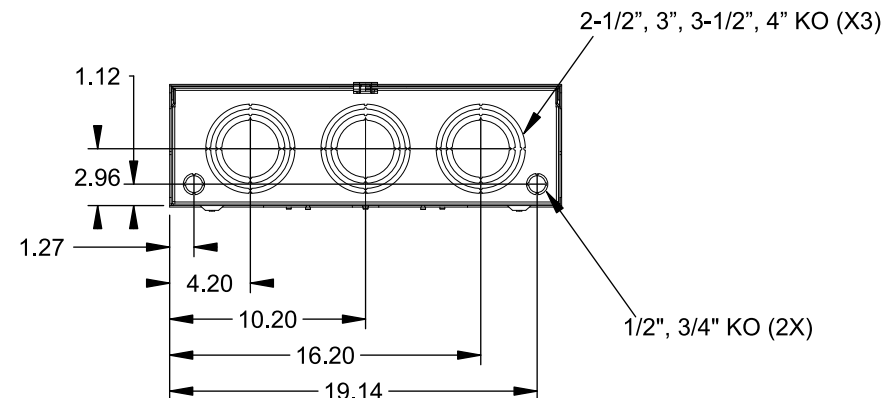

Catalog Number: 9817-9562

Features and Ratings

- Ringless Type Meter Socket
- 480A Continuous, 600A Max., 600V AC
- Outdoor Enclosure (NEMA Type 3R)
- Painted G90 Steel Enclosure
- 3 Phase, Commercial/Industrial Socket
- Meter Socket Type K-7T
- For Overhead & Underground Service
- Two Large Hub Openings, HD Type Cover Plates Installed

(2) TYPE HD (LARGE) HUB OPENINGS COVER PLATES INSTALLED

Accessories

CONDUIT HUBS (HD Type)		CAT No.	DESCRIPTION
TRADE SIZE	CATALOG No.		
3 INCH	EC56856 or H56856-2	H69623	Bypass
3-1/2 INCH	EC56857 or H56857-2	H69685-1	Isolated Neutral Kit
4 INCH	EC56858 or H56858-2	H69546-1	Hex Magnet Socket Kit
		H69232-1	Insulated T-Handle Kit
		H65050	K-base Insulator Kit
		H63864	K-base Ground Kit
Hub Cover Plate		EC56933 or H56933S	

Connectors, Wire Sizes and Torques

CONNECTOR	PART No.	HEX DRIVE	WIRE SIZE	TORQUE
LINE	56427-M	3/8"	(2)#2 - 500 kcmil	375 IN-LBS.
LOAD	56732-M	3/8"	(2)#4 - 500 kcmil	375 IN-LBS.
NEUTRAL	56732-M	3/8"	(2)#4 - 500 kcmil	375 IN-LBS.
LINE/LOAD/NEUT	68752-1	5/16"	(3)#6 - 250 kcmil	275 IN-LBS.
GROUND*	56734	5/16"	#6 - 250 kcmil	275 IN-LBS.

*Factory Installed

VIEW SHOWN WITH COVER REMOVED

© 2016 Copyright Siemens Industry, Inc.

TALON

Meter Socket

Description: **480A Cont, 4 Terminal, K-7T, 600V AC, Painted Steel Enclosure**

JEL 2/1/16 | DO NOT SCALE DRAWING | Dwg No: **9817-9562**