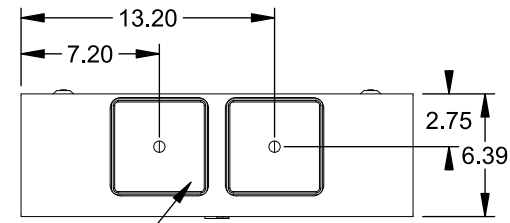

Catalog Number: 9817-9528

Features and Ratings

- Ringless Type Meter Socket
- 480A Continuous, 600A Max., 600V AC
- Outdoor Enclosure (NEMA Type 3R)
- Painted G90 Steel Enclosure
- 3 Phase, Commercial/Industrial Socket
- Meter Socket Type K-7T
- For Overhead & Underground Service
- Two Large Hub Openings, HD Type Cover Plates Installed

(2) TYPE HD (LARGE) HUB OPENINGS COVER PLATES INSTALLED

Accessories

CONDUIT HUBS (HD Type)		CAT No.	DESCRIPTION
TRADE SIZE	CATALOG No.		
3 INCH	EC56856 or H56856-2	H69623	Bypass
3-1/2 INCH	EC56857 or H56857-2	H69685-1	Isolated Neutral Kit
4 INCH	EC56858 or H56858-2	H69546-1	Hex Magnet Socket Kit
		H69232-1	Insulated T-Handle Kit
		H65050	K-base Insulator Kit
		H63864	K-base Ground Kit
Hub Cover Plate		EC56933 or H56933S	

Connectors, Wire Sizes and Torques

CONNECTOR	PART No.	HEX DRIVE	WIRE SIZE	TORQUE
LINE	56427-M	3/8"	(2)#2 - 500 kcmil	375 IN-LBS.
LOAD	56732-M	3/8"	(2)#4 - 500 kcmil	375 IN-LBS.
NEUTRAL	56732-M	3/8"	(2)#4 - 500 kcmil	375 IN-LBS.
LINE/LOAD/NEUT	68752-1	5/16"	(3)#6 - 250 kcmil	275 IN-LBS.
GROUND*	56734	5/16"	#6 - 250 kcmil	275 IN-LBS.

*Factory Installed

VIEW SHOWN WITH COVER REMOVED

© 2016 Copyright Siemens Industry, Inc.

TALON
Meter Socket

Description: **480A Cont, 4 Terminal, K-7T, 600V AC, Painted Steel Enclosure**

JEL 2/1/16 | DO NOT SCALE DRAWING | Dwg No: **9817-9528**