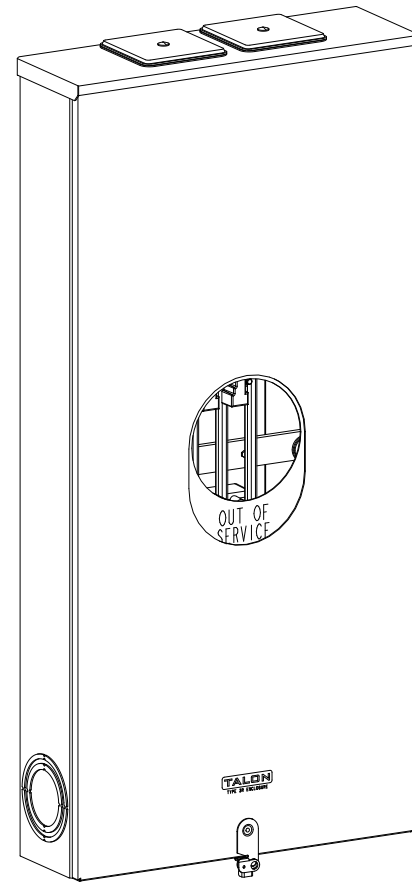

Catalog Number: 9817-9528

Features and Ratings

- Ringless Type Meter Socket
- 480A Continuous, 600A Max., 600V AC
- Outdoor Enclosure (NEMA Type 3R)
- Painted G90 Steel Enclosure
- 3 Phase, Commercial/Industrial Socket
- Meter Socket Type K-7T
- For Overhead & Underground Service
- Two Large Hub Openings, HD Type Cover Plates Installed

(2) TYPE HD (LARGE) HUB OPENINGS COVER PLATES INSTALLED

Accessories

CONDUIT HUBS (HD Type)		CAT No.	DESCRIPTION
TRADE SIZE	CATALOG No.		
3 INCH	EC56856 or H56856-2	H69623	Bypass
3-1/2 INCH	EC56857 or H56857-2	H69685-1	Isolated Neutral Kit
4 INCH	EC56858 or H56858-2	H69546-1	Hex Magnet Socket Kit
		H69232-1	Insulated T-Handle Kit
		H65050	K-base Insulator Kit
		H63864	K-base Ground Kit
Hub Cover Plate		EC56933 or H56933S	

Connectors, Wire Sizes and Torques

CONNECTOR	PART No.	HEX DRIVE	WIRE SIZE	TORQUE
LINE	56427-M	3/8"	(2)#2 - 500 kcmil	375 IN-LBS.
LOAD	56732-M	3/8"	(2)#4 - 500 kcmil	375 IN-LBS.
NEUTRAL	56732-M	3/8"	(2)#4 - 500 kcmil	375 IN-LBS.
LINE/LOAD/NEUT	68752-1	5/16"	(3)#6 - 250 kcmil	275 IN-LBS.
GROUND*	56734	5/16"	#6 - 250 kcmil	275 IN-LBS.

*Factory Installed

VIEW SHOWN WITH COVER REMOVED

© 2016 Copyright Siemens Industry, Inc.

TALON
Meter Socket

Description: **480A Cont, 4 Terminal, K-7T, 600V AC, Painted Steel Enclosure**

JEL 2/1/16 | DO NOT SCALE DRAWING | Dwg No: **9817-9528**