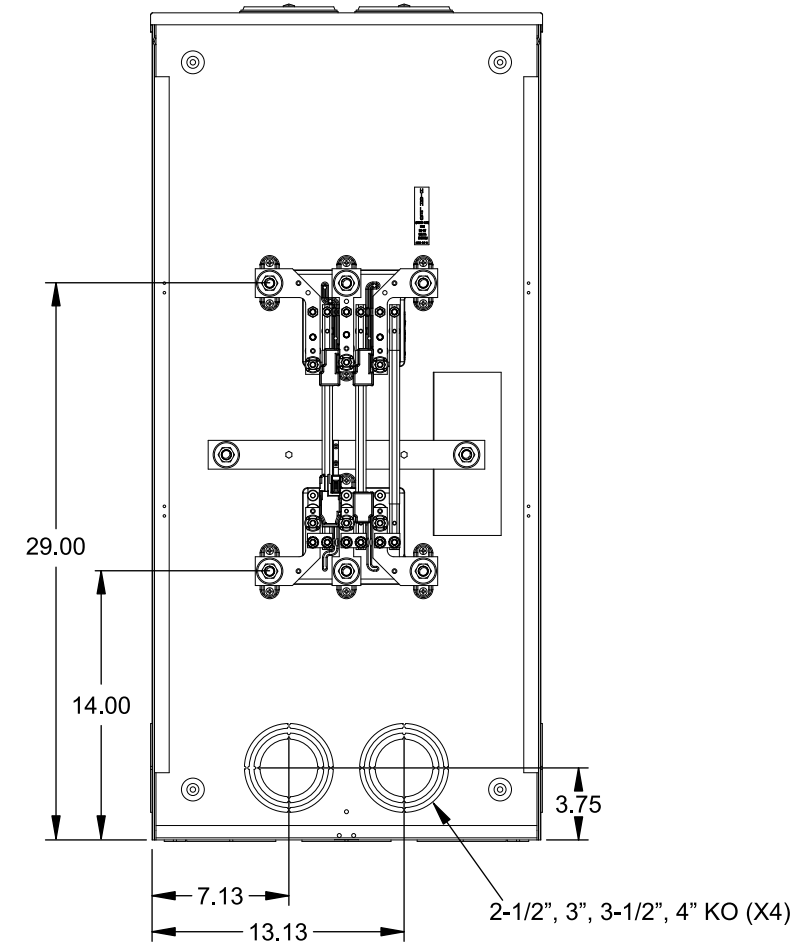

Catalog Number: 9817-9528

Features and Ratings

- Ringless Type Meter Socket
- 480A Continuous, 600A Max., 600V AC
- Outdoor Enclosure (NEMA Type 3R)
- Painted G90 Steel Enclosure
- 3 Phase, Commercial/Industrial Socket
- Meter Socket Type K-7T
- For Overhead & Underground Service
- Two Large Hub Openings, HD Type Cover Plates Installed

(2) TYPE HD (LARGE) HUB OPENINGS COVER PLATES INSTALLED

Accessories

CONDUIT HUBS (HD Type)		CAT No.	DESCRIPTION
TRADE SIZE	CATALOG No.		
3 INCH	EC56856 or H56856-2	H69623	Bypass
3-1/2 INCH	EC56857 or H56857-2	H69685-1	Isolated Neutral Kit
4 INCH	EC56858 or H56858-2	H69546-1	Hex Magnet Socket Kit
		H69232-1	Insulated T-Handle Kit
		H65050	K-base Insulator Kit
		H63864	K-base Ground Kit
Hub Cover Plate		EC56933 or H56933S	

Connectors, Wire Sizes and Torques

CONNECTOR	PART No.	HEX DRIVE	WIRE SIZE	TORQUE
LINE	56427-M	3/8"	(2)#2 - 500 kcmil	375 IN-LBS.
LOAD	56732-M	3/8"	(2)#4 - 500 kcmil	375 IN-LBS.
NEUTRAL	56732-M	3/8"	(2)#4 - 500 kcmil	375 IN-LBS.
LINE/LOAD/NEUT	68752-1	5/16"	(3)#6 - 250 kcmil	275 IN-LBS.
GROUND*	56734	5/16"	#6 - 250 kcmil	275 IN-LBS.

*Factory Installed

VIEW SHOWN WITH COVER REMOVED

© 2016 Copyright Siemens Industry, Inc.

TALON
Meter Socket

Description: **480A Cont, 4 Terminal, K-7T, 600V AC, Painted Steel Enclosure**

JEL 2/1/16 | DO NOT SCALE DRAWING | Dwg No: **9817-9528**