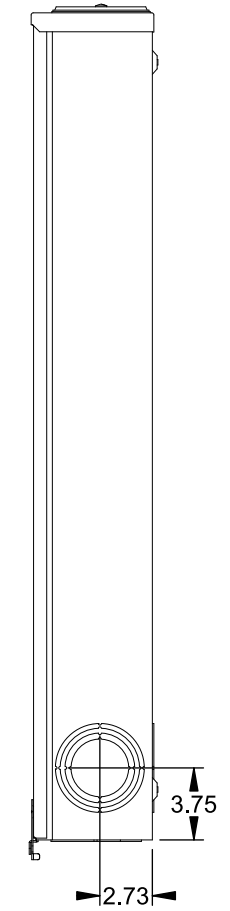

Catalog Number: 9817-9528

Features and Ratings

- Ringless Type Meter Socket
- 480A Continuous, 600A Max., 600V AC
- Outdoor Enclosure (NEMA Type 3R)
- Painted G90 Steel Enclosure
- 3 Phase, Commercial/Industrial Socket
- Meter Socket Type K-7T
- For Overhead & Underground Service
- Two Large Hub Openings, HD Type Cover Plates Installed

(2) TYPE HD (LARGE) HUB OPENINGS COVER PLATES INSTALLED

Accessories

CONDUIT HUBS (HD Type)		CAT No.	DESCRIPTION
TRADE SIZE	CATALOG No.		
3 INCH	EC56856 or H56856-2	H69623	Bypass
3-1/2 INCH	EC56857 or H56857-2	H69685-1	Isolated Neutral Kit
4 INCH	EC56858 or H56858-2	H69546-1	Hex Magnet Socket Kit
		H69232-1	Insulated T-Handle Kit
		H65050	K-base Insulator Kit
		H63864	K-base Ground Kit
Hub Cover Plate		EC56933 or H56933S	

Connectors, Wire Sizes and Torques

CONNECTOR	PART No.	HEX DRIVE	WIRE SIZE	TORQUE
LINE	56427-M	3/8"	(2)#2 - 500 kcmil	375 IN-LBS.
LOAD	56732-M	3/8"	(2)#4 - 500 kcmil	375 IN-LBS.
NEUTRAL	56732-M	3/8"	(2)#4 - 500 kcmil	375 IN-LBS.
LINE/LOAD/NEUT	68752-1	5/16"	(3)#6 - 250 kcmil	275 IN-LBS.
GROUND*	56734	5/16"	#6 - 250 kcmil	275 IN-LBS.

*Factory Installed

VIEW SHOWN WITH COVER REMOVED

© 2016 Copyright Siemens Industry, Inc.

TALON
Meter Socket

Description: **480A Cont, 4 Terminal, K-7T, 600V AC, Painted Steel Enclosure**

JEL 2/1/16 | DO NOT SCALE DRAWING | Dwg No: **9817-9528**