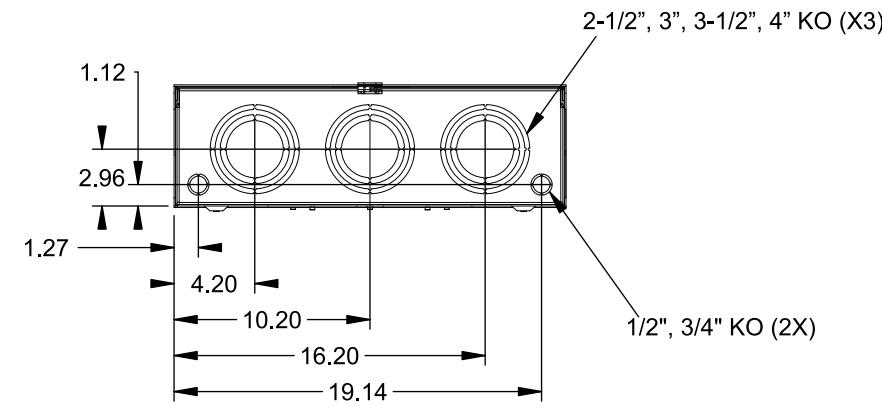

Catalog Number: 9817-9528

Features and Ratings

- Ringless Type Meter Socket
- 480A Continuous, 600A Max., 600V AC
- Outdoor Enclosure (NEMA Type 3R)
- Painted G90 Steel Enclosure
- 3 Phase, Commercial/Industrial Socket
- Meter Socket Type K-7T
- For Overhead & Underground Service
- Two Large Hub Openings, HD Type Cover Plates Installed

(2) TYPE HD (LARGE) HUB OPENINGS COVER PLATES INSTALLED

Accessories

CONDUIT HUBS (HD Type)		CAT No.	DESCRIPTION
TRADE SIZE	CATALOG No.		
3 INCH	EC56856 or H56856-2	H69623	Bypass
3-1/2 INCH	EC56857 or H56857-2	H69685-1	Isolated Neutral Kit
4 INCH	EC56858 or H56858-2	H69546-1	Hex Magnet Socket Kit
		H69232-1	Insulated T-Handle Kit
		H65050	K-base Insulator Kit
		H63864	K-base Ground Kit
Hub Cover Plate		EC56933 or H56933S	

Connectors, Wire Sizes and Torques

CONNECTOR	PART No.	HEX DRIVE	WIRE SIZE	TORQUE
LINE	56427-M	3/8"	(2)#2 - 500 kcmil	375 IN-LBS.
LOAD	56732-M	3/8"	(2)#4 - 500 kcmil	375 IN-LBS.
NEUTRAL	56732-M	3/8"	(2)#4 - 500 kcmil	375 IN-LBS.
LINE/LOAD/NEUT	68752-1	5/16"	(3)#6 - 250 kcmil	275 IN-LBS.
GROUND*	56734	5/16"	#6 - 250 kcmil	275 IN-LBS.

*Factory Installed

VIEW SHOWN WITH COVER REMOVED

© 2016 Copyright Siemens Industry, Inc.

TALON
Meter Socket

Description: **480A Cont, 4 Terminal, K-7T, 600V AC, Painted Steel Enclosure**

JEL 2/1/16 | DO NOT SCALE DRAWING | Dwg No: **9817-9528**