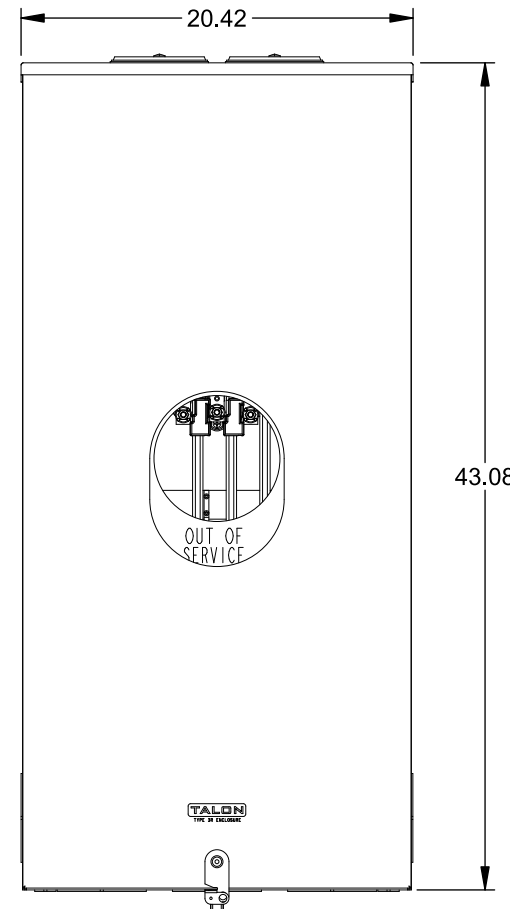

Catalog Number: 9817-9528

Features and Ratings

- Ringless Type Meter Socket
- 480A Continuous, 600A Max., 600V AC
- Outdoor Enclosure (NEMA Type 3R)
- Painted G90 Steel Enclosure
- 3 Phase, Commercial/Industrial Socket
- Meter Socket Type K-7T
- For Overhead & Underground Service
- Two Large Hub Openings, HD Type Cover Plates Installed

(2) TYPE HD (LARGE) HUB OPENINGS COVER PLATES INSTALLED

Accessories

CONDUIT HUBS (HD Type)		CAT No.	DESCRIPTION
TRADE SIZE	CATALOG No.		
3 INCH	EC56856 or H56856-2	H69623	Bypass
3-1/2 INCH	EC56857 or H56857-2	H69685-1	Isolated Neutral Kit
4 INCH	EC56858 or H56858-2	H69546-1	Hex Magnet Socket Kit
		H69232-1	Insulated T-Handle Kit
		H65050	K-base Insulator Kit
		H63864	K-base Ground Kit
Hub Cover Plate		EC56933 or H56933S	

Connectors, Wire Sizes and Torques

CONNECTOR	PART No.	HEX DRIVE	WIRE SIZE	TORQUE
LINE	56427-M	3/8"	(2)#2 - 500 kcmil	375 IN-LBS.
LOAD	56732-M	3/8"	(2)#4 - 500 kcmil	375 IN-LBS.
NEUTRAL	56732-M	3/8"	(2)#4 - 500 kcmil	375 IN-LBS.
LINE/LOAD/NEUT	68752-1	5/16"	(3)#6 - 250 kcmil	275 IN-LBS.
GROUND*	56734	5/16"	#6 - 250 kcmil	275 IN-LBS.

*Factory Installed

VIEW SHOWN WITH COVER REMOVED

© 2016 Copyright Siemens Industry, Inc.

TALON
Meter Socket

Description: **480A Cont, 4 Terminal, K-7T, 600V AC, Painted Steel Enclosure**

JEL 2/1/16 | DO NOT SCALE DRAWING | Dwg No: **9817-9528**