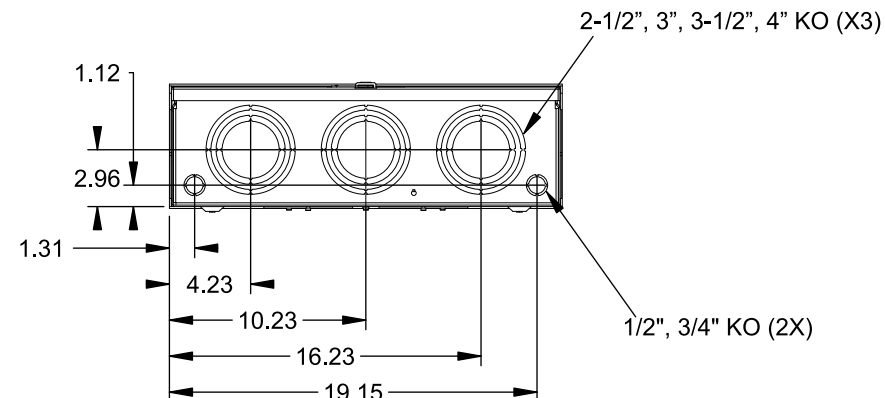

**Catalog Number: 9817-9527**

**Features and Ratings**

- Ringless Type Meter Socket
- 480A Continuous, 600A Max., 600V AC
- Outdoor Enclosure (Type 3R)
- Aluminum Enclosure
- 3 Phase, Commercial/Industrial Socket
- Meter Socket Type K-7T
- For Overhead & Underground Service
- Two Large Hub Openings, HD Type Cover Plates Installed

(2) TYPE HD (LARGE) HUB OPENINGS COVER PLATES INSTALLED

**Accessories**

CONDUIT HUBS (HD Type)	
TRADE SIZE	CATALOG No.
3 INCH	EC56856 or H56856-5
3-1/2 INCH	EC56857 or H56857-5
4 INCH	EC56858 or H56858-5
Hub Cover Plate	EC56933 or H56933-1

CONNECTOR	PART No.	HEX DRIVE	WIRE SIZE	TORQUE
LINE	56427-M	3/8"	(2)#2 - 500 kcmil	375 IN-LBS.
LOAD	56732-M	3/8"	(2)#4 - 500 kcmil	375 IN-LBS.
NEUTRAL	56732-M	3/8"	(2)#4 - 500 kcmil	375 IN-LBS.
LINE/LOAD/NEUT	68752-1	5/16"	(3)#6 - 250 kcmil	275 IN-LBS.
GROUND*	56734	5/16"	#6 - 250 kcmil	275 IN-LBS.

\*Factory Installed

VIEW SHOWN WITH COVER REMOVED

© 2019 Copyright Siemens Industry, Inc.

**TALON**  
**Meter Socket**

Description: **480A Cont, 4 Terminal, K-7T, 600V AC, Aluminum Enclosure**

JEL 9/4/19 DO NOT SCALE DRAWING Dwg No: **9817-9527**