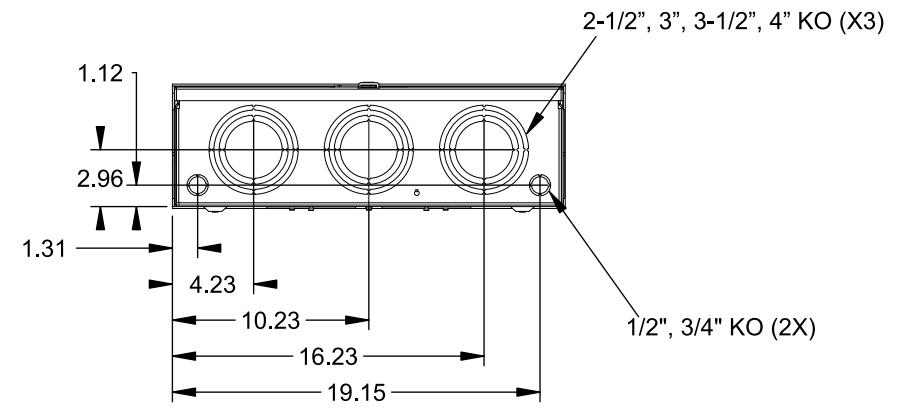

Catalog Number: 9817-9527

Features and Ratings

- Ringless Type Meter Socket
- 480A Continuous, 600A Max., 600V AC
- Outdoor Enclosure (NEMA Type 3R)
- Painted G90 Steel Enclosure
- 3 Phase, Commercial/Industrial Socket
- Meter Socket Type K-7T
- For Overhead & Underground Service
- Two Large Hub Openings, HD Type Cover Plates Installed

(2) TYPE HD (LARGE) HUB OPENINGS COVER PLATES INSTALLED

Accessories

CONDUIT HUBS (HD Type)	
TRADE SIZE	CATALOG No.
3 INCH	EC56856 or H56856-2
3-1/2 INCH	EC56857 or H56857-2
4 INCH	EC56858 or H56858-2
Hub Cover Plate	EC56933 or H56933S

CONNECTOR	PART No.	HEX DRIVE	WIRE SIZE	TORQUE
LINE	56427-M	3/8"	(2)#2 - 500 kcmil	375 IN-LBS.
LOAD	56732-M	3/8"	(2)#4 - 500 kcmil	375 IN-LBS.
NEUTRAL	56732-M	3/8"	(2)#4 - 500 kcmil	375 IN-LBS.
LINE/LOAD/NEUT	68752-1	5/16"	(3)#6 - 250 kcmil	275 IN-LBS.
GROUND*	56734	5/16"	#6 - 250 kcmil	275 IN-LBS.

*Factory Installed

VIEW SHOWN WITH COVER REMOVED

© 2016 Copyright Siemens Industry, Inc.

TALON
Meter Socket

Description: **480A Cont, 4 Terminal, K-7T, 600V AC, Painted Steel Enclosure**

JEL 2/1/16 | DO NOT SCALE DRAWING | Dwg No: **9817-9527**