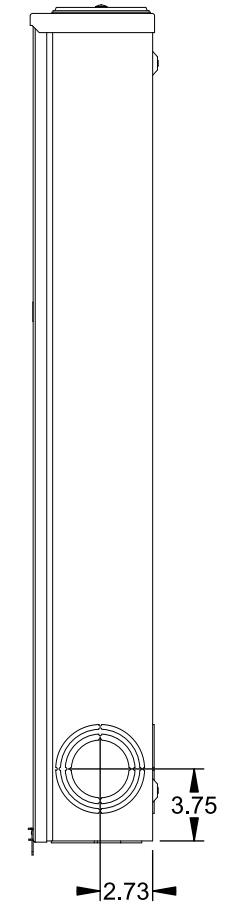

Catalog Number: 9817-9527

Features and Ratings

- Ringless Type Meter Socket
- 480A Continuous, 600A Max., 600V AC
- Outdoor Enclosure (NEMA Type 3R)
- Painted G90 Steel Enclosure
- 3 Phase, Commercial/Industrial Socket
- Meter Socket Type K-7T
- For Overhead & Underground Service
- Two Large Hub Openings, HD Type Cover Plates Installed

(2) TYPE HD (LARGE) HUB OPENINGS COVER PLATES INSTALLED

Accessories

CONDUIT HUBS (HD Type)	
TRADE SIZE	CATALOG No.
3 INCH	EC56856 or H56856-2
3-1/2 INCH	EC56857 or H56857-2
4 INCH	EC56858 or H56858-2
Hub Cover Plate	EC56933 or H56933S

CONNECTOR	PART No.	HEX DRIVE	WIRE SIZE	TORQUE
LINE	56427-M	3/8"	(2)#2 - 500 kcmil	375 IN-LBS.
LOAD	56732-M	3/8"	(2)#4 - 500 kcmil	375 IN-LBS.
NEUTRAL	56732-M	3/8"	(2)#4 - 500 kcmil	375 IN-LBS.
LINE/LOAD/NEUT	68752-1	5/16"	(3)#6 - 250 kcmil	275 IN-LBS.
GROUND*	56734	5/16"	#6 - 250 kcmil	275 IN-LBS.

*Factory Installed

VIEW SHOWN WITH COVER REMOVED

© 2016 Copyright Siemens Industry, Inc.

TALON
Meter Socket

Description: **480A Cont, 4 Terminal, K-7T, 600V AC, Painted Steel Enclosure**

JEL 2/1/16 | DO NOT SCALE DRAWING | Dwg No: **9817-9527**