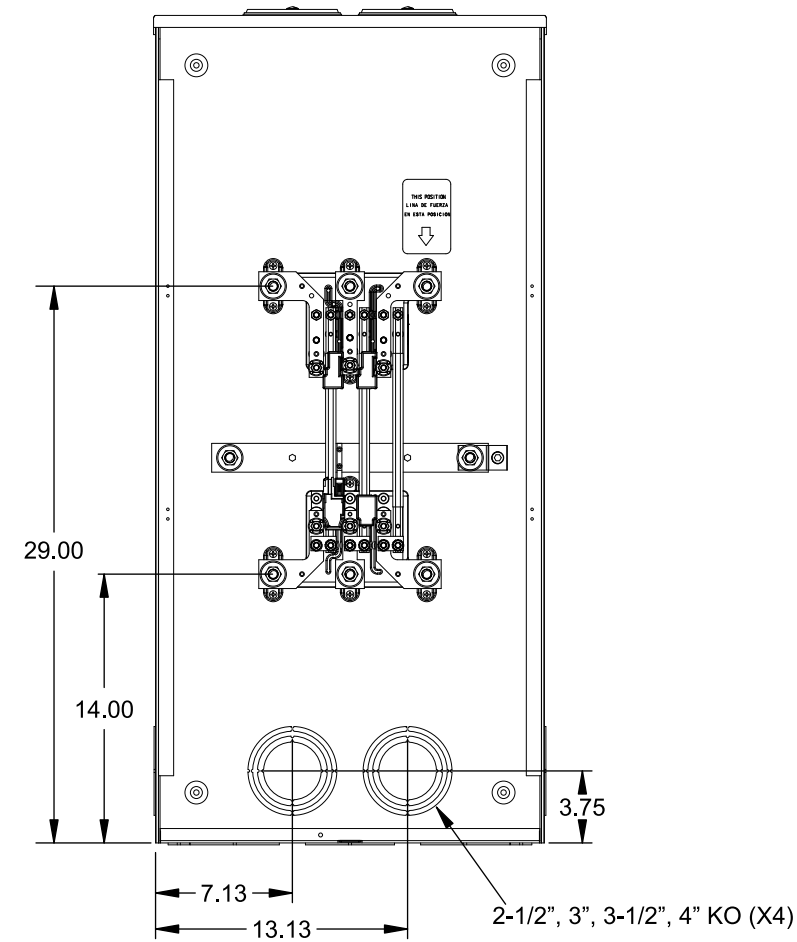

**Catalog Number: 9817-9527**

**Features and Ratings**

- Ringless Type Meter Socket
- 480A Continuous, 600A Max., 600V AC
- Outdoor Enclosure (Type 3R)
- Aluminum Enclosure
- 3 Phase, Commercial/Industrial Socket
- Meter Socket Type K-7T
- For Overhead & Underground Service
- Two Large Hub Openings, HD Type Cover Plates Installed

(2) TYPE HD (LARGE) HUB OPENINGS COVER PLATES INSTALLED

**Accessories**

CONDUIT HUBS (HD Type)	
TRADE SIZE	CATALOG No.
3 INCH	EC56856 or H56856-5
3-1/2 INCH	EC56857 or H56857-5
4 INCH	EC56858 or H56858-5
Hub Cover Plate	EC56933 or H56933-1

CONNECTOR	PART No.	HEX DRIVE	WIRE SIZE	TORQUE
LINE	56427-M	3/8"	(2)#2 - 500 kcmil	375 IN-LBS.
LOAD	56732-M	3/8"	(2)#4 - 500 kcmil	375 IN-LBS.
NEUTRAL	56732-M	3/8"	(2)#4 - 500 kcmil	375 IN-LBS.
LINE/LOAD/NEUT	68752-1	5/16"	(3)#6 - 250 kcmil	275 IN-LBS.
GROUND*	56734	5/16"	#6 - 250 kcmil	275 IN-LBS.

\*Factory Installed

VIEW SHOWN WITH COVER REMOVED

© 2019 Copyright Siemens Industry, Inc.

**TALON**  
**Meter Socket**

Description: **480A Cont, 4 Terminal, K-7T, 600V AC, Aluminum Enclosure**

JEL 9/4/19 DO NOT SCALE DRAWING Dwg No: **9817-9527**