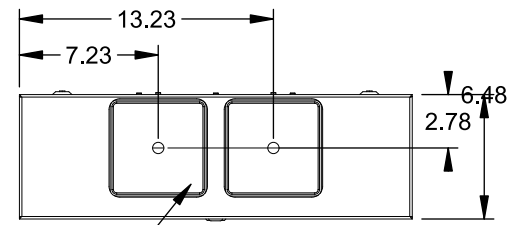

**Catalog Number: 9817-9527**

**Features and Ratings**

- Ringless Type Meter Socket
- 480A Continuous, 600A Max., 600V AC
- Outdoor Enclosure (Type 3R)
- Aluminum Enclosure
- 3 Phase, Commercial/Industrial Socket
- Meter Socket Type K-7T
- For Overhead & Underground Service
- Two Large Hub Openings, HD Type Cover Plates Installed

(2) TYPE HD (LARGE) HUB OPENINGS COVER PLATES INSTALLED

**Accessories**

CONDUIT HUBS (HD Type)	
TRADE SIZE	CATALOG No.
3 INCH	EC56856 or H56856-5
3-1/2 INCH	EC56857 or H56857-5
4 INCH	EC56858 or H56858-5
Hub Cover Plate	EC56933 or H56933-1

CONNECTOR	PART No.	HEX DRIVE	WIRE SIZE	TORQUE
LINE	56427-M	3/8"	(2)#2 - 500 kcmil	375 IN-LBS.
LOAD	56732-M	3/8"	(2)#4 - 500 kcmil	375 IN-LBS.
NEUTRAL	56732-M	3/8"	(2)#4 - 500 kcmil	375 IN-LBS.
LINE/LOAD/NEUT	68752-1	5/16"	(3)#6 - 250 kcmil	275 IN-LBS.
GROUND*	56734	5/16"	#6 - 250 kcmil	275 IN-LBS.

\*Factory Installed

VIEW SHOWN WITH COVER REMOVED

© 2019 Copyright Siemens Industry, Inc.

**TALON**  
**Meter Socket**

Description: **480A Cont, 4 Terminal, K-7T, 600V AC, Aluminum Enclosure**

JEL 9/4/19 DO NOT SCALE DRAWING Dwg No: **9817-9527**