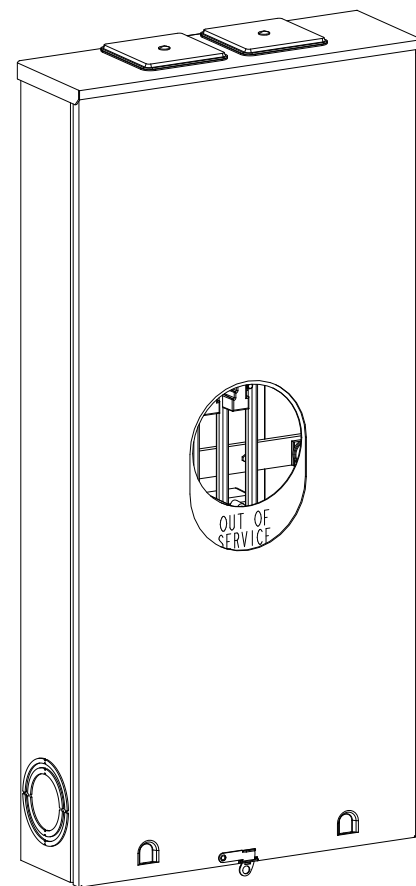

**Catalog Number: 9817-9527**

**Features and Ratings**

- Ringless Type Meter Socket
- 480A Continuous, 600A Max., 600V AC
- Outdoor Enclosure (Type 3R)
- Aluminum Enclosure
- 3 Phase, Commercial/Industrial Socket
- Meter Socket Type K-7T
- For Overhead & Underground Service
- Two Large Hub Openings, HD Type Cover Plates Installed

(2) TYPE HD (LARGE) HUB OPENINGS COVER PLATES INSTALLED

**Accessories**

CONDUIT HUBS (HD Type)	
TRADE SIZE	CATALOG No.
3 INCH	EC56856 or H56856-5
3-1/2 INCH	EC56857 or H56857-5
4 INCH	EC56858 or H56858-5
Hub Cover Plate	EC56933 or H56933-1

CONNECTOR	PART No.	HEX DRIVE	WIRE SIZE	TORQUE
LINE	56427-M	3/8"	(2)#2 - 500 kcmil	375 IN-LBS.
LOAD	56732-M	3/8"	(2)#4 - 500 kcmil	375 IN-LBS.
NEUTRAL	56732-M	3/8"	(2)#4 - 500 kcmil	375 IN-LBS.
LINE/LOAD/NEUT	68752-1	5/16"	(3)#6 - 250 kcmil	275 IN-LBS.
GROUND*	56734	5/16"	#6 - 250 kcmil	275 IN-LBS.