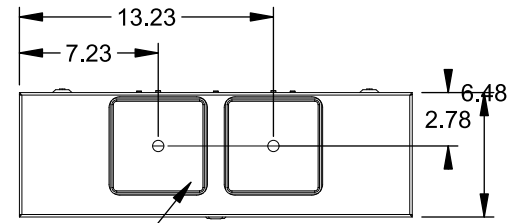

Catalog Number: 9817-9527

Features and Ratings

- Ringless Type Meter Socket
- 480A Continuous, 600A Max., 600V AC
- Outdoor Enclosure (NEMA Type 3R)
- Painted G90 Steel Enclosure
- 3 Phase, Commercial/Industrial Socket
- Meter Socket Type K-7T
- For Overhead & Underground Service
- Two Large Hub Openings, HD Type Cover Plates Installed

(2) TYPE HD (LARGE) HUB OPENINGS COVER PLATES INSTALLED

Accessories

CONDUIT HUBS (HD Type)	
TRADE SIZE	CATALOG No.
3 INCH	EC56856 or H56856-2
3-1/2 INCH	EC56857 or H56857-2
4 INCH	EC56858 or H56858-2
Hub Cover Plate	EC56933 or H56933S

CONNECTOR	PART No.	HEX DRIVE	WIRE SIZE	TORQUE
LINE	56427-M	3/8"	(2)#2 - 500 kcmil	375 IN-LBS.
LOAD	56732-M	3/8"	(2)#4 - 500 kcmil	375 IN-LBS.
NEUTRAL	56732-M	3/8"	(2)#4 - 500 kcmil	375 IN-LBS.
LINE/LOAD/NEUT	68752-1	5/16"	(3)#6 - 250 kcmil	275 IN-LBS.
GROUND*	56734	5/16"	#6 - 250 kcmil	275 IN-LBS.

*Factory Installed

VIEW SHOWN WITH COVER REMOVED

© 2016 Copyright Siemens Industry, Inc.

TALON
Meter Socket

Description: **480A Cont, 4 Terminal, K-7T, 600V AC, Painted Steel Enclosure**

JEL 2/1/16 | DO NOT SCALE DRAWING | Dwg No: **9817-9527**