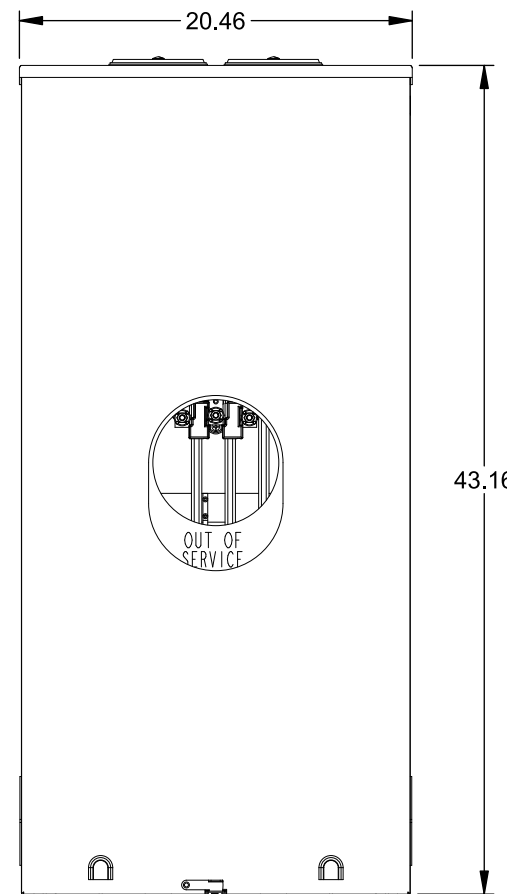

**Catalog Number: 9817-9527**

**Features and Ratings**

- Ringless Type Meter Socket
- 480A Continuous, 600A Max., 600V AC
- Outdoor Enclosure (Type 3R)
- Aluminum Enclosure
- 3 Phase, Commercial/Industrial Socket
- Meter Socket Type K-7T
- For Overhead & Underground Service
- Two Large Hub Openings, HD Type Cover Plates Installed

(2) TYPE HD (LARGE) HUB OPENINGS COVER PLATES INSTALLED

**Accessories**

CONDUIT HUBS (HD Type)	
TRADE SIZE	CATALOG No.
3 INCH	EC56856 or H56856-5
3-1/2 INCH	EC56857 or H56857-5
4 INCH	EC56858 or H56858-5
Hub Cover Plate	EC56933 or H56933-1

CONNECTOR	PART No.	HEX DRIVE	WIRE SIZE	TORQUE
LINE	56427-M	3/8"	(2)#2 - 500 kcmil	375 IN-LBS.
LOAD	56732-M	3/8"	(2)#4 - 500 kcmil	375 IN-LBS.
NEUTRAL	56732-M	3/8"	(2)#4 - 500 kcmil	375 IN-LBS.
LINE/LOAD/NEUT	68752-1	5/16"	(3)#6 - 250 kcmil	275 IN-LBS.
GROUND*	56734	5/16"	#6 - 250 kcmil	275 IN-LBS.

\*Factory Installed

VIEW SHOWN WITH COVER REMOVED

© 2019 Copyright Siemens Industry, Inc.

**TALON**  
**Meter Socket**

Description: **480A Cont, 4 Terminal, K-7T, 600V AC, Aluminum Enclosure**

JEL 9/4/19 DO NOT SCALE DRAWING Dwg No: **9817-9527**