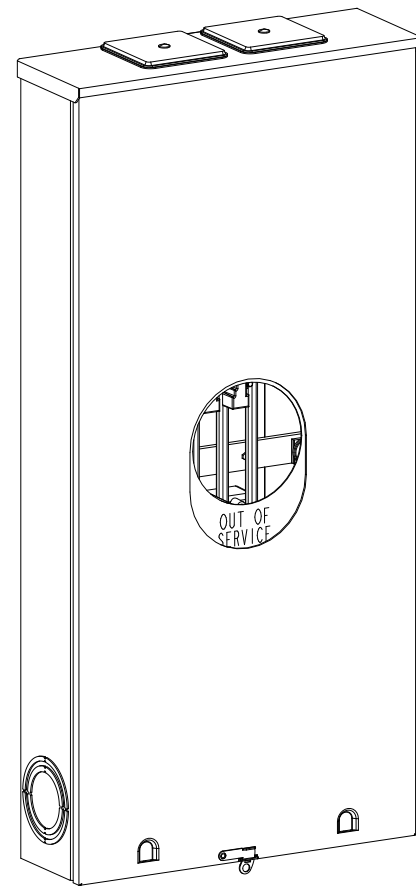

Catalog Number: 9817-9527

Features and Ratings

- Ringless Type Meter Socket
- 480A Continuous, 600A Max., 600V AC
- Outdoor Enclosure (NEMA Type 3R)
- Painted G90 Steel Enclosure
- 3 Phase, Commercial/Industrial Socket
- Meter Socket Type K-7T
- For Overhead & Underground Service
- Two Large Hub Openings, HD Type Cover Plates Installed

(2) TYPE HD (LARGE) HUB OPENINGS COVER PLATES INSTALLED

Accessories

CONDUIT HUBS (HD Type)	
TRADE SIZE	CATALOG No.
3 INCH	EC56856 or H56856-2
3-1/2 INCH	EC56857 or H56857-2
4 INCH	EC56858 or H56858-2
Hub Cover Plate	EC56933 or H56933S

CONNECTOR	PART No.	HEX DRIVE	WIRE SIZE	TORQUE
LINE	56427-M	3/8"	(2)#2 - 500 kcmil	375 IN-LBS.
LOAD	56732-M	3/8"	(2)#4 - 500 kcmil	375 IN-LBS.
NEUTRAL	56732-M	3/8"	(2)#4 - 500 kcmil	375 IN-LBS.
LINE/LOAD/NEUT	68752-1	5/16"	(3)#6 - 250 kcmil	275 IN-LBS.
GROUND*	56734	5/16"	#6 - 250 kcmil	275 IN-LBS.

*Factory Installed

VIEW SHOWN WITH COVER REMOVED

© 2016 Copyright Siemens Industry, Inc.

TALON
Meter Socket

Description: **480A Cont, 4 Terminal, K-7T, 600V AC, Painted Steel Enclosure**

JEL 2/1/16 | DO NOT SCALE DRAWING | Dwg No: **9817-9527**