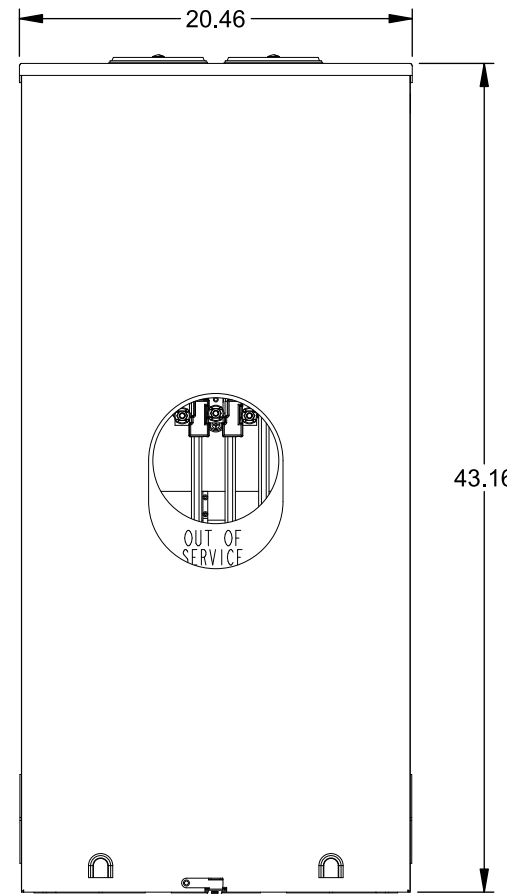

Catalog Number: 9817-9527

Features and Ratings

- Ringless Type Meter Socket
- 480A Continuous, 600A Max., 600V AC
- Outdoor Enclosure (NEMA Type 3R)
- Painted G90 Steel Enclosure
- 3 Phase, Commercial/Industrial Socket
- Meter Socket Type K-7T
- For Overhead & Underground Service
- Two Large Hub Openings, HD Type Cover Plates Installed

(2) TYPE HD (LARGE) HUB OPENINGS COVER PLATES INSTALLED

Accessories

CONDUIT HUBS (HD Type)	
TRADE SIZE	CATALOG No.
3 INCH	EC56856 or H56856-2
3-1/2 INCH	EC56857 or H56857-2
4 INCH	EC56858 or H56858-2
Hub Cover Plate	EC56933 or H56933S

CONNECTOR	PART No.	HEX DRIVE	WIRE SIZE	TORQUE
LINE	56427-M	3/8"	(2)#2 - 500 kcmil	375 IN-LBS.
LOAD	56732-M	3/8"	(2)#4 - 500 kcmil	375 IN-LBS.
NEUTRAL	56732-M	3/8"	(2)#4 - 500 kcmil	375 IN-LBS.
LINE/LOAD/NEUT	68752-1	5/16"	(3)#6 - 250 kcmil	275 IN-LBS.
GROUND*	56734	5/16"	#6 - 250 kcmil	275 IN-LBS.

*Factory Installed

VIEW SHOWN WITH COVER REMOVED

© 2016 Copyright Siemens Industry, Inc.

TALON
Meter Socket

Description: **480A Cont, 4 Terminal, K-7T, 600V AC, Painted Steel Enclosure**

JEL 2/1/16 | DO NOT SCALE DRAWING | Dwg No: **9817-9527**