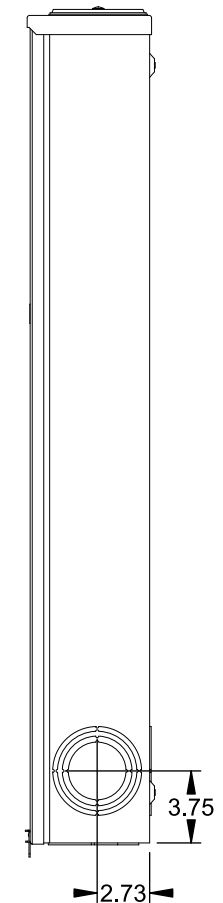

**Catalog Number: 9817-9527**

**Features and Ratings**

- Ringless Type Meter Socket
- 480A Continuous, 600A Max., 600V AC
- Outdoor Enclosure (Type 3R)
- Aluminum Enclosure
- 3 Phase, Commercial/Industrial Socket
- Meter Socket Type K-7T
- For Overhead & Underground Service
- Two Large Hub Openings, HD Type Cover Plates Installed

(2) TYPE HD (LARGE) HUB OPENINGS COVER PLATES INSTALLED

**Accessories**

CONDUIT HUBS (HD Type)	
TRADE SIZE	CATALOG No.
3 INCH	EC56856 or H56856-5
3-1/2 INCH	EC56857 or H56857-5
4 INCH	EC56858 or H56858-5
Hub Cover Plate	EC56933 or H56933-1

CONNECTOR	PART No.	HEX DRIVE	WIRE SIZE	TORQUE
LINE	56427-M	3/8"	(2)#2 - 500 kcmil	375 IN-LBS.
LOAD	56732-M	3/8"	(2)#4 - 500 kcmil	375 IN-LBS.
NEUTRAL	56732-M	3/8"	(2)#4 - 500 kcmil	375 IN-LBS.
LINE/LOAD/NEUT	68752-1	5/16"	(3)#6 - 250 kcmil	275 IN-LBS.
GROUND*	56734	5/16"	#6 - 250 kcmil	275 IN-LBS.

\*Factory Installed

VIEW SHOWN WITH COVER REMOVED

© 2019 Copyright Siemens Industry, Inc.

**TALON**  
**Meter Socket**

Description: **480A Cont, 4 Terminal, K-7T, 600V AC, Aluminum Enclosure**

JEL 9/4/19 DO NOT SCALE DRAWING Dwg No: **9817-9527**