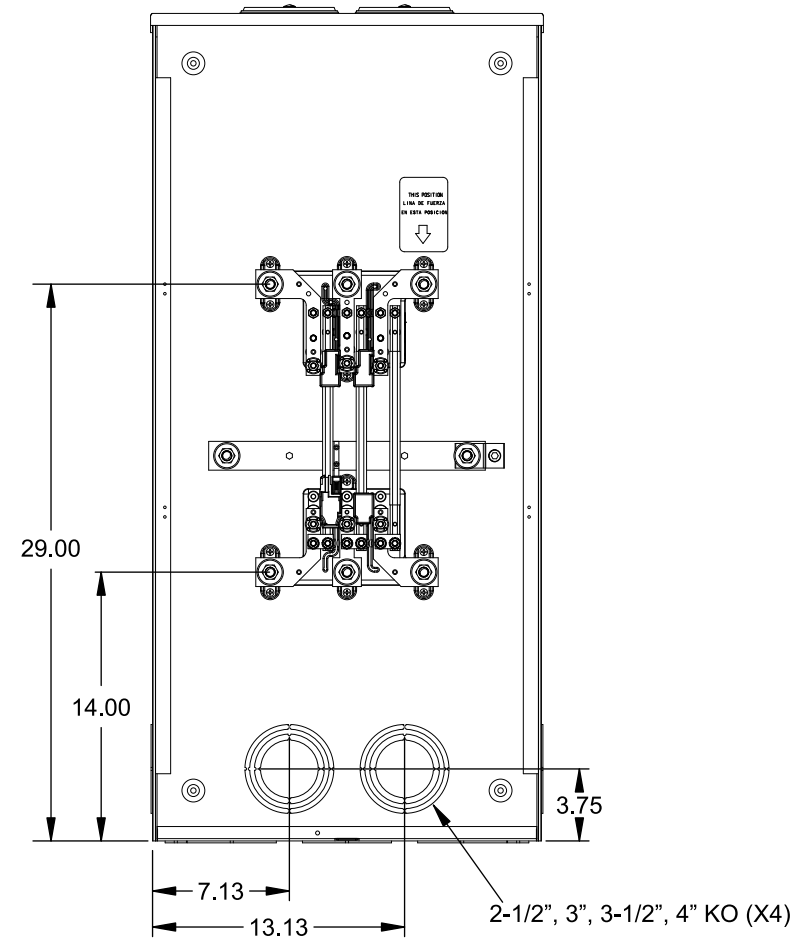

Catalog Number: 9817-9527

Features and Ratings

- Ringless Type Meter Socket
- 480A Continuous, 600A Max., 600V AC
- Outdoor Enclosure (NEMA Type 3R)
- Painted G90 Steel Enclosure
- 3 Phase, Commercial/Industrial Socket
- Meter Socket Type K-7T
- For Overhead & Underground Service
- Two Large Hub Openings, HD Type Cover Plates Installed

(2) TYPE HD (LARGE) HUB OPENINGS COVER PLATES INSTALLED

Accessories

CONDUIT HUBS (HD Type)	
TRADE SIZE	CATALOG No.
3 INCH	EC56856 or H56856-2
3-1/2 INCH	EC56857 or H56857-2
4 INCH	EC56858 or H56858-2
Hub Cover Plate	EC56933 or H56933S

CONNECTOR	PART No.	HEX DRIVE	WIRE SIZE	TORQUE
LINE	56427-M	3/8"	(2)#2 - 500 kcmil	375 IN-LBS.
LOAD	56732-M	3/8"	(2)#4 - 500 kcmil	375 IN-LBS.
NEUTRAL	56732-M	3/8"	(2)#4 - 500 kcmil	375 IN-LBS.
LINE/LOAD/NEUT	68752-1	5/16"	(3)#6 - 250 kcmil	275 IN-LBS.
GROUND*	56734	5/16"	#6 - 250 kcmil	275 IN-LBS.

*Factory Installed

VIEW SHOWN WITH COVER REMOVED

© 2016 Copyright Siemens Industry, Inc.

TALON
Meter Socket

Description: **480A Cont, 4 Terminal, K-7T, 600V AC, Painted Steel Enclosure**

JEL 2/1/16 | DO NOT SCALE DRAWING | Dwg No: **9817-9527**