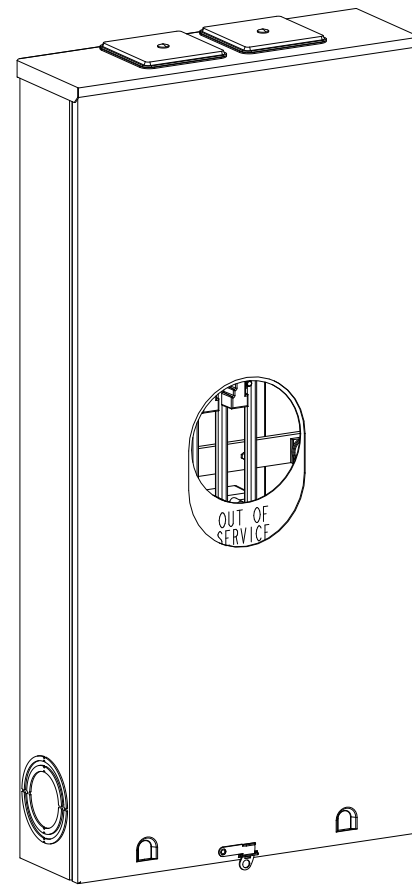

Catalog Number: 9817-9526

Features and Ratings

- Ringless Type Meter Socket
- 480A Continuous, 600A Max., 600V AC
- Outdoor Enclosure (NEMA Type 3R)
- Painted G90 Steel Enclosure
- 3 Phase, Commercial/Industrial Socket
- Meter Socket Type K-7T
- For Overhead & Underground Service
- Two Large Hub Openings, HD Type Cover Plates Installed

(2) TYPE HD (LARGE) HUB OPENINGS COVER PLATES INSTALLED

Accessories

CONDUIT HUBS (HD Type)	
TRADE SIZE	CATALOG No.
3 INCH	EC56856 or H56856-2
3-1/2 INCH	EC56857 or H56857-2
4 INCH	EC56858 or H56858-2
Hub Cover Plate	EC56933 or H56933S

CONNECTOR	PART No.	HEX DRIVE	WIRE SIZE	TORQUE
LINE	56427-M	3/8"	(2)#2 - 500 kcmil	375 IN-LBS.
LOAD	56732-M	3/8"	(2)#4 - 500 kcmil	375 IN-LBS.
NEUTRAL	56732-M	3/8"	(2)#4 - 500 kcmil	375 IN-LBS.
LINE/LOAD/NEUT	68752-1	5/16"	(3)#6 - 250 kcmil	275 IN-LBS.
GROUND	56734	5/16"	#6 - 250 kcmil	275 IN-LBS.