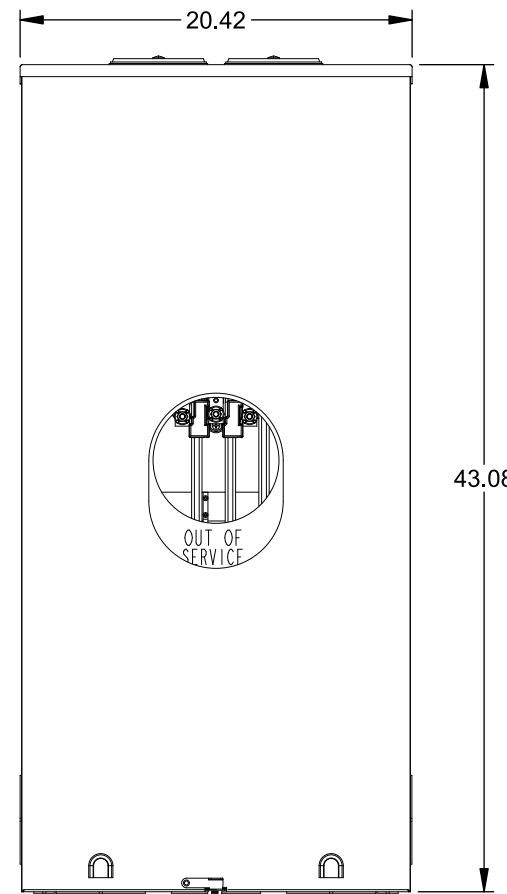

Catalog Number: 9817-9526

Features and Ratings

- Ringless Type Meter Socket
- 480A Continuous, 600A Max., 600V AC
- Outdoor Enclosure (NEMA Type 3R)
- Painted G90 Steel Enclosure
- 3 Phase, Commercial/Industrial Socket
- Meter Socket Type K-7T
- For Overhead & Underground Service
- Two Large Hub Openings, HD Type Cover Plates Installed

(2) TYPE HD (LARGE) HUB OPENINGS COVER PLATES INSTALLED

Accessories

CONDUIT HUBS (HD Type)	
TRADE SIZE	CATALOG No.
3 INCH	EC56856 or H56856-2
3-1/2 INCH	EC56857 or H56857-2
4 INCH	EC56858 or H56858-2
Hub Cover Plate	EC56933 or H56933S

CONNECTOR	PART No.	HEX DRIVE	WIRE SIZE	TORQUE
LINE	56427-M	3/8"	(2)#2 - 500 kcmil	375 IN-LBS.
LOAD	56732-M	3/8"	(2)#4 - 500 kcmil	375 IN-LBS.
NEUTRAL	56732-M	3/8"	(2)#4 - 500 kcmil	375 IN-LBS.
LINE/LOAD/NEUT	68752-1	5/16"	(3)#6 - 250 kcmil	275 IN-LBS.
GROUND	56734	5/16"	#6 - 250 kcmil	275 IN-LBS.

VIEW SHOWN WITH COVER REMOVED

© 2016 Copyright Siemens Industry, Inc.

TALON
Meter Socket

Description: **480A Cont, 4 Terminal, K-7T, 600V AC, Painted Steel Enclosure**

JEL 2/1/16 | DO NOT SCALE DRAWING | Dwg No: **9817-9526**