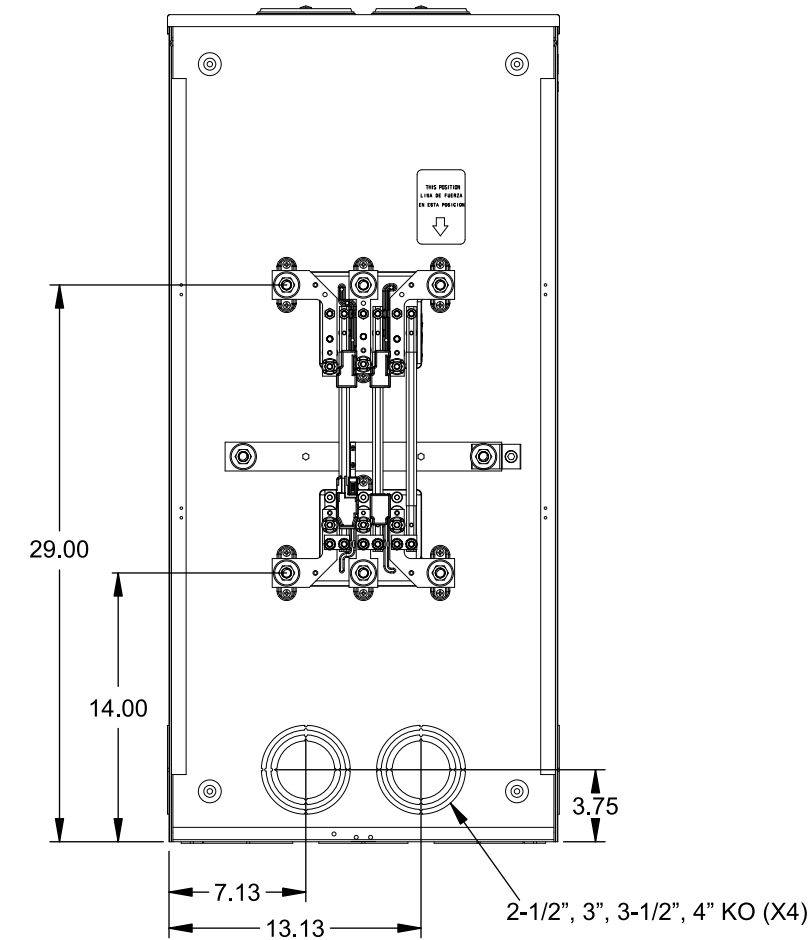

Catalog Number: 9817-9526

Features and Ratings

- Ringless Type Meter Socket
- 480A Continuous, 600A Max., 600V AC
- Outdoor Enclosure (NEMA Type 3R)
- Painted G90 Steel Enclosure
- 3 Phase, Commercial/Industrial Socket
- Meter Socket Type K-7T
- For Overhead & Underground Service
- Two Large Hub Openings, HD Type Cover Plates Installed

(2) TYPE HD (LARGE) HUB OPENINGS COVER PLATES INSTALLED

Accessories

CONDUIT HUBS (HD Type)	
TRADE SIZE	CATALOG No.
3 INCH	EC56856 or H56856-2
3-1/2 INCH	EC56857 or H56857-2
4 INCH	EC56858 or H56858-2
Hub Cover Plate	EC56933 or H56933S

CONNECTOR	PART No.	HEX DRIVE	WIRE SIZE	TORQUE
LINE	56427-M	3/8"	(2)#2 - 500 kcmil	375 IN-LBS.
LOAD	56732-M	3/8"	(2)#4 - 500 kcmil	375 IN-LBS.
NEUTRAL	56732-M	3/8"	(2)#4 - 500 kcmil	375 IN-LBS.
LINE/LOAD/NEUT	68752-1	5/16"	(3)#6 - 250 kcmil	275 IN-LBS.
GROUND	56734	5/16"	#6 - 250 kcmil	275 IN-LBS.

VIEW SHOWN WITH COVER REMOVED

© 2016 Copyright Siemens Industry, Inc.

TALON
Meter Socket

Description: **480A Cont, 4 Terminal, K-7T, 600V AC, Painted Steel Enclosure**

JEL 2/1/16 | DO NOT SCALE DRAWING | Dwg No: **9817-9526**