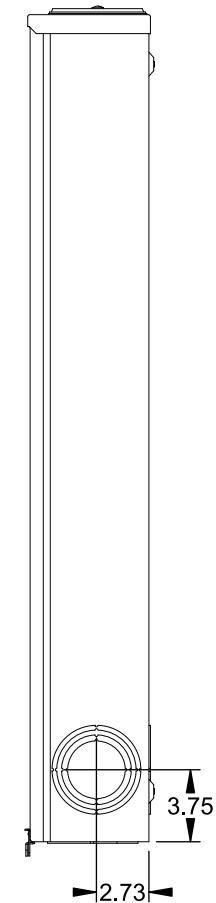

Catalog Number: 9817-9526

Features and Ratings

- Ringless Type Meter Socket
- 480A Continuous, 600A Max., 600V AC
- Outdoor Enclosure (NEMA Type 3R)
- Painted G90 Steel Enclosure
- 3 Phase, Commercial/Industrial Socket
- Meter Socket Type K-7T
- For Overhead & Underground Service
- Two Large Hub Openings, HD Type Cover Plates Installed

(2) TYPE HD (LARGE) HUB OPENINGS COVER PLATES INSTALLED

Accessories

CONDUIT HUBS (HD Type)	
TRADE SIZE	CATALOG No.
3 INCH	EC56856 or H56856-2
3-1/2 INCH	EC56857 or H56857-2
4 INCH	EC56858 or H56858-2
Hub Cover Plate	EC56933 or H56933S

CONNECTOR	PART No.	HEX DRIVE	WIRE SIZE	TORQUE
LINE	56427-M	3/8"	(2)#2 - 500 kcmil	375 IN-LBS.
LOAD	56732-M	3/8"	(2)#4 - 500 kcmil	375 IN-LBS.
NEUTRAL	56732-M	3/8"	(2)#4 - 500 kcmil	375 IN-LBS.
LINE/LOAD/NEUT	68752-1	5/16"	(3)#6 - 250 kcmil	275 IN-LBS.
GROUND	56734	5/16"	#6 - 250 kcmil	275 IN-LBS.

VIEW SHOWN WITH COVER REMOVED

© 2016 Copyright Siemens Industry, Inc.

TALON
Meter Socket

Description: **480A Cont, 4 Terminal, K-7T, 600V AC, Painted Steel Enclosure**

JEL 2/1/16 | DO NOT SCALE DRAWING | Dwg No: **9817-9526**