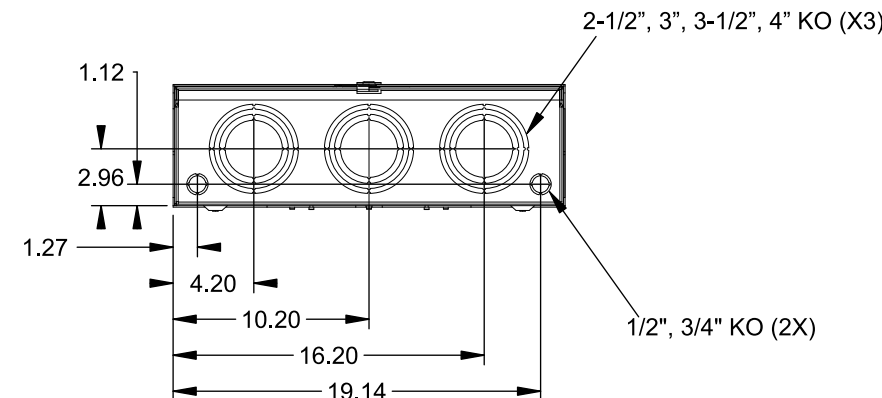

Catalog Number: 9817-9526

Features and Ratings

- Ringless Type Meter Socket
- 480A Continuous, 600A Max., 600V AC
- Outdoor Enclosure (NEMA Type 3R)
- Painted G90 Steel Enclosure
- 3 Phase, Commercial/Industrial Socket
- Meter Socket Type K-7T
- For Overhead & Underground Service
- Two Large Hub Openings, HD Type Cover Plates Installed

(2) TYPE HD (LARGE) HUB OPENINGS COVER PLATES INSTALLED

Accessories

CONDUIT HUBS (HD Type)	
TRADE SIZE	CATALOG No.
3 INCH	EC56856 or H56856-2
3-1/2 INCH	EC56857 or H56857-2
4 INCH	EC56858 or H56858-2
Hub Cover Plate	EC56933 or H56933S

CONNECTOR	PART No.	HEX DRIVE	WIRE SIZE	TORQUE
LINE	56427-M	3/8"	(2)#2 - 500 kcmil	375 IN-LBS.
LOAD	56732-M	3/8"	(2)#4 - 500 kcmil	375 IN-LBS.
NEUTRAL	56732-M	3/8"	(2)#4 - 500 kcmil	375 IN-LBS.
LINE/LOAD/NEUT	68752-1	5/16"	(3)#6 - 250 kcmil	275 IN-LBS.
GROUND	56734	5/16"	#6 - 250 kcmil	275 IN-LBS.

VIEW SHOWN WITH COVER REMOVED

© 2016 Copyright Siemens Industry, Inc.

TALON
Meter Socket

Description: **480A Cont, 4 Terminal, K-7T, 600V AC, Painted Steel Enclosure**

JEL 2/1/16 | DO NOT SCALE DRAWING | Dwg No: **9817-9526**