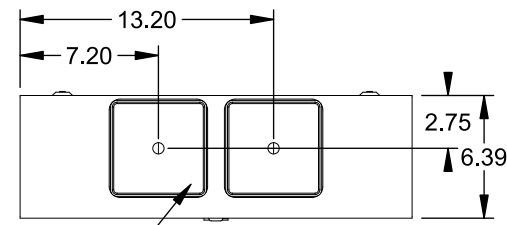

Catalog Number: 9817-9526

Features and Ratings

- Ringless Type Meter Socket
- 480A Continuous, 600A Max., 600V AC
- Outdoor Enclosure (NEMA Type 3R)
- Painted G90 Steel Enclosure
- 3 Phase, Commercial/Industrial Socket
- Meter Socket Type K-7T
- For Overhead & Underground Service
- Two Large Hub Openings, HD Type Cover Plates Installed

(2) TYPE HD (LARGE) HUB OPENINGS COVER PLATES INSTALLED

Accessories

CONDUIT HUBS (HD Type)	
TRADE SIZE	CATALOG No.
3 INCH	EC56856 or H56856-2
3-1/2 INCH	EC56857 or H56857-2
4 INCH	EC56858 or H56858-2
Hub Cover Plate	EC56933 or H56933S

CONNECTOR	PART No.	HEX DRIVE	WIRE SIZE	TORQUE
LINE	56427-M	3/8"	(2)#2 - 500 kcmil	375 IN-LBS.
LOAD	56732-M	3/8"	(2)#4 - 500 kcmil	375 IN-LBS.
NEUTRAL	56732-M	3/8"	(2)#4 - 500 kcmil	375 IN-LBS.
LINE/LOAD/NEUT	68752-1	5/16"	(3)#6 - 250 kcmil	275 IN-LBS.
GROUND	56734	5/16"	#6 - 250 kcmil	275 IN-LBS.

VIEW SHOWN WITH COVER REMOVED

© 2016 Copyright Siemens Industry, Inc.

TALON
Meter Socket

Description: **480A Cont, 4 Terminal, K-7T, 600V AC, Painted Steel Enclosure**

JEL 2/1/16 | DO NOT SCALE DRAWING | Dwg No: **9817-9526**