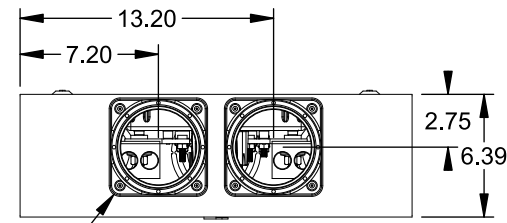

Catalog Number: 9817-9512

Features and Ratings

- Ringless Type Meter Socket
- 480A Continuous, 600A Max., 600V AC
- Outdoor Enclosure (NEMA Type 3R)
- Painted G90 Steel Enclosure
- 3 Phase, Commercial/Industrial Socket
- Meter Socket Type K-7T
- For Overhead & Underground Service
- (2) Large Hub Openings, HD Type 4" Hubs Installed

(2) TYPE HD (LARGE) 4" HUBS INSTALLED

Accessories

CONDUIT HUBS (HD Type)		CAT No.	DESCRIPTION
TRADE SIZE	CATALOG No.		
3 INCH	EC56856 or H56856-2	H69623	Bypass
3-1/2 INCH	EC56857 or H56857-2	H69685-1	Isolated Neutral Kit
4 INCH	EC56858 or H56858-2	H69546-1	Hex Magnet Socket Kit
		H69232-1	Insulated T-Handle Kit
		H65050	K-base Insulator Kit
		H63864	K-base Ground Kit
Hub Cover Plate	EC56933 or H56933S		

CONNECTOR	PART No.	HEX DRIVE	WIRE SIZE	TORQUE
LINE*	56732-M	3/8"	(2)#4 - 500 kcmil	375 IN-LBS.
LOAD*	56732-M	3/8"	(2)#4 - 500 kcmil	375 IN-LBS.
NEUTRAL*	56732-M	3/8"	(2)#4 - 500 kcmil	375 IN-LBS.
LINE/LOAD/NEUT	68752-1	5/16"	(3)#6 - 250 kcmil	275 IN-LBS.
GROUND*	56734	5/16"	#6 - 250 kcmil	275 IN-LBS.

Connectors, Wire Sizes and Torques

CONNECTOR	PART No.	HEX DRIVE	WIRE SIZE	TORQUE
LINE*	56732-M	3/8"	(2)#4 - 500 kcmil	375 IN-LBS.
LOAD*	56732-M	3/8"	(2)#4 - 500 kcmil	375 IN-LBS.
NEUTRAL*	56732-M	3/8"	(2)#4 - 500 kcmil	375 IN-LBS.
LINE/LOAD/NEUT	68752-1	5/16"	(3)#6 - 250 kcmil	275 IN-LBS.
GROUND*	56734	5/16"	#6 - 250 kcmil	275 IN-LBS.