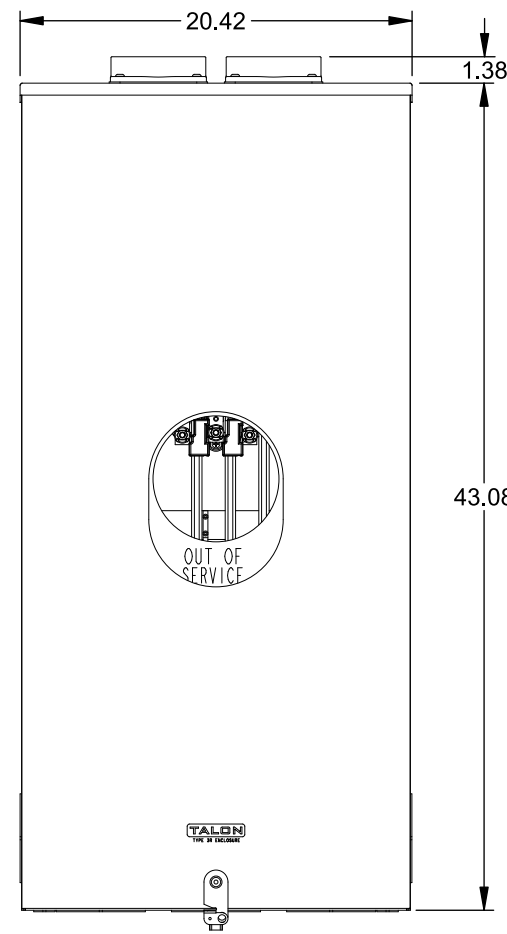

Catalog Number: 9817-9512

Features and Ratings

- Ringless Type Meter Socket
- 480A Continuous, 600A Max., 600V AC
- Outdoor Enclosure (NEMA Type 3R)
- Painted G90 Steel Enclosure
- 3 Phase, Commercial/Industrial Socket
- Meter Socket Type K-7T
- For Overhead & Underground Service
- (2) Large Hub Openings, HD Type 4" Hubs Installed

(2) TYPE HD (LARGE) 4" HUBS INSTALLED

Accessories

CONDUIT HUBS (HD Type)		CAT No.	DESCRIPTION
TRADE SIZE	CATALOG No.		
3 INCH	EC56856 or H56856-2	H69623	Bypass
3-1/2 INCH	EC56857 or H56857-2	H69685-1	Isolated Neutral Kit
4 INCH	EC56858 or H56858-2	H69546-1	Hex Magnet Socket Kit
		H69232-1	Insulated T-Handle Kit
		H65050	K-base Insulator Kit
		H63864	K-base Ground Kit
Hub Cover Plate	EC56933 or H56933S		

CONNECTOR	PART No.	HEX DRIVE	WIRE SIZE	TORQUE
LINE*	56732-M	3/8"	(2)#4 - 500 kcmil	375 IN-LBS.
LOAD*	56732-M	3/8"	(2)#4 - 500 kcmil	375 IN-LBS.
NEUTRAL*	56732-M	3/8"	(2)#4 - 500 kcmil	375 IN-LBS.
LINE/LOAD/NEUT	68752-1	5/16"	(3)#6 - 250 kcmil	275 IN-LBS.
GROUND*	56734	5/16"	#6 - 250 kcmil	275 IN-LBS.

Connectors, Wire Sizes and Torques

CONNECTOR	PART No.	HEX DRIVE	WIRE SIZE	TORQUE
LINE*	56732-M	3/8"	(2)#4 - 500 kcmil	375 IN-LBS.
LOAD*	56732-M	3/8"	(2)#4 - 500 kcmil	375 IN-LBS.
NEUTRAL*	56732-M	3/8"	(2)#4 - 500 kcmil	375 IN-LBS.
LINE/LOAD/NEUT	68752-1	5/16"	(3)#6 - 250 kcmil	275 IN-LBS.
GROUND*	56734	5/16"	#6 - 250 kcmil	275 IN-LBS.