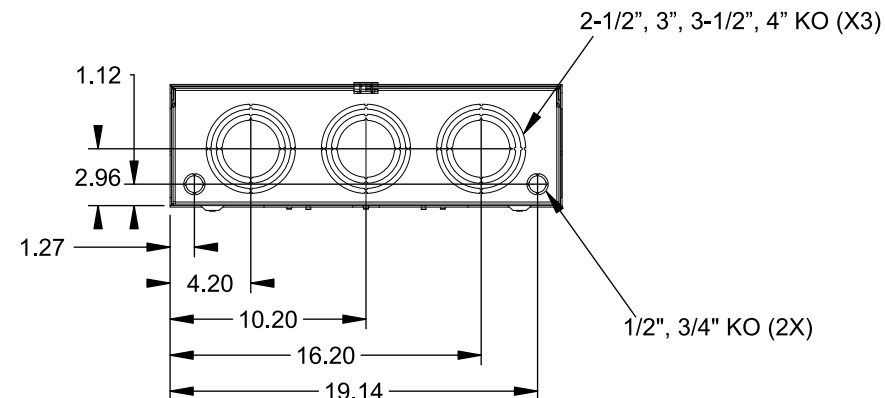

(2) TYPE HD (LARGE) 4" HUBS INSTALLED

Accessories

CONDUIT HUBS (HD Type)		CAT No.	DESCRIPTION
TRADE SIZE	CATALOG No.		
3 INCH	EC56856 or H56856-2	H69623	Bypass
3-1/2 INCH	EC56857 or H56857-2	H69685-1	Isolated Neutral Kit
4 INCH	EC56858 or H56858-2	H69546-1	Hex Magnet Socket Kit
		H69232-1	Insulated T-Handle Kit
		H65050	K-base Insulator Kit
		H63864	K-base Ground Kit
Hub Cover Plate	EC56933 or H56933S		

CONNECTOR	PART No.	HEX DRIVE	WIRE SIZE	TORQUE
LINE*	56732-M	3/8"	(2)#4 - 500 kcmil	375 IN-LBS.
LOAD*	56732-M	3/8"	(2)#4 - 500 kcmil	375 IN-LBS.
NEUTRAL*	56732-M	3/8"	(2)#4 - 500 kcmil	375 IN-LBS.
LINE/LOAD/NEUT	68752-1	5/16"	(3)#6 - 250 kcmil	275 IN-LBS.
GROUND*	56734	5/16"	#6 - 250 kcmil	275 IN-LBS.

Connectors, Wire Sizes and Torques

CONNECTOR	PART No.	HEX DRIVE	WIRE SIZE	TORQUE
LINE*	56732-M	3/8"	(2)#4 - 500 kcmil	375 IN-LBS.
LOAD*	56732-M	3/8"	(2)#4 - 500 kcmil	375 IN-LBS.
NEUTRAL*	56732-M	3/8"	(2)#4 - 500 kcmil	375 IN-LBS.
LINE/LOAD/NEUT	68752-1	5/16"	(3)#6 - 250 kcmil	275 IN-LBS.
GROUND*	56734	5/16"	#6 - 250 kcmil	275 IN-LBS.

*Factory Installed

VIEW SHOWN WITH COVER REMOVED

© 2016 Copyright Siemens Industry, Inc.

TALON
Meter Socket

Description: **480A Cont, 4 Terminal, K-7T, 600V AC, Painted Steel Enclosure**

JEL 2/1/16 | DO NOT SCALE DRAWING | Dwg No: **9817-9512**