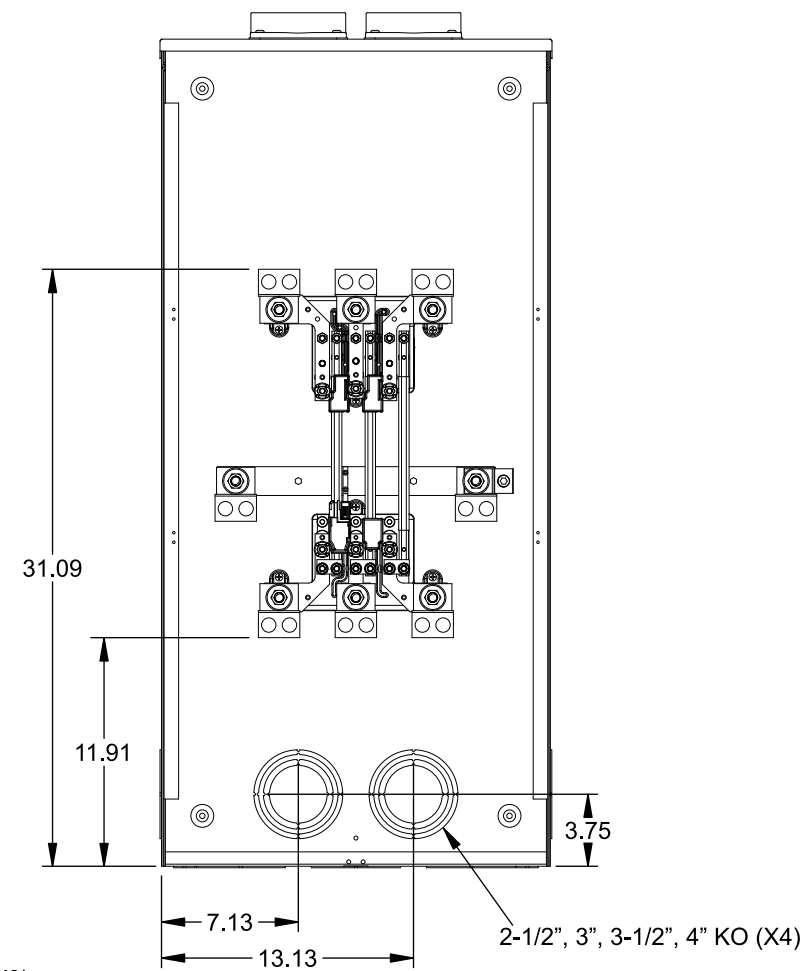

(2) TYPE HD (LARGE) 4" HUBS INSTALLED

Accessories

CONDUIT HUBS (HD Type)		CAT No.	DESCRIPTION
TRADE SIZE	CATALOG No.		
3 INCH	EC56856 or H56856-2	H69623	Bypass
3-1/2 INCH	EC56857 or H56857-2	H69685-1	Isolated Neutral Kit
4 INCH	EC56858 or H56858-2	H69546-1	Hex Magnet Socket Kit
		H69232-1	Insulated T-Handle Kit
		H65050	K-base Insulator Kit
		H63864	K-base Ground Kit
Hub Cover Plate	EC56933 or H56933S		

CONNECTOR	PART No.	HEX DRIVE	WIRE SIZE	TORQUE
LINE*	56732-M	3/8"	(2)#4 - 500 kcmil	375 IN-LBS.
LOAD*	56732-M	3/8"	(2)#4 - 500 kcmil	375 IN-LBS.
NEUTRAL*	56732-M	3/8"	(2)#4 - 500 kcmil	375 IN-LBS.
LINE/LOAD/NEUT	68752-1	5/16"	(3)#6 - 250 kcmil	275 IN-LBS.
GROUND*	56734	5/16"	#6 - 250 kcmil	275 IN-LBS.

Connectors, Wire Sizes and Torques

CONNECTOR	PART No.	HEX DRIVE	WIRE SIZE	TORQUE
LINE*	56732-M	3/8"	(2)#4 - 500 kcmil	375 IN-LBS.
LOAD*	56732-M	3/8"	(2)#4 - 500 kcmil	375 IN-LBS.
NEUTRAL*	56732-M	3/8"	(2)#4 - 500 kcmil	375 IN-LBS.
LINE/LOAD/NEUT	68752-1	5/16"	(3)#6 - 250 kcmil	275 IN-LBS.
GROUND*	56734	5/16"	#6 - 250 kcmil	275 IN-LBS.

*Factory Installed

VIEW SHOWN WITH COVER REMOVED

© 2016 Copyright Siemens Industry, Inc.

TALON
Meter Socket

Description: **480A Cont, 4 Terminal, K-7T, 600V AC, Painted Steel Enclosure**

JEL 2/1/16 | DO NOT SCALE DRAWING | Dwg No: **9817-9512**