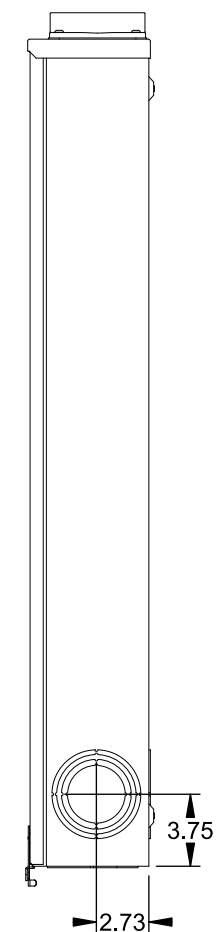

Connectors, Wire Sizes and Torques

CONNECTOR	PART No.	HEX DRIVE	WIRE SIZE	TORQUE
LINE*	56732-M	3/8"	(2)#4 - 500 kcmil	375 IN-LBS.
LOAD*	56732-M	3/8"	(2)#4 - 500 kcmil	375 IN-LBS.
NEUTRAL*	56732-M	3/8"	(2)#4 - 500 kcmil	375 IN-LBS.
LINE/LOAD/NEUT	68752-1	5/16"	(3)#6 - 250 kcmil	275 IN-LBS.
GROUND*	56734	5/16"	#6 - 250 kcmil	275 IN-LBS.

*Factory Installed

VIEW SHOWN WITH COVER REMOVED