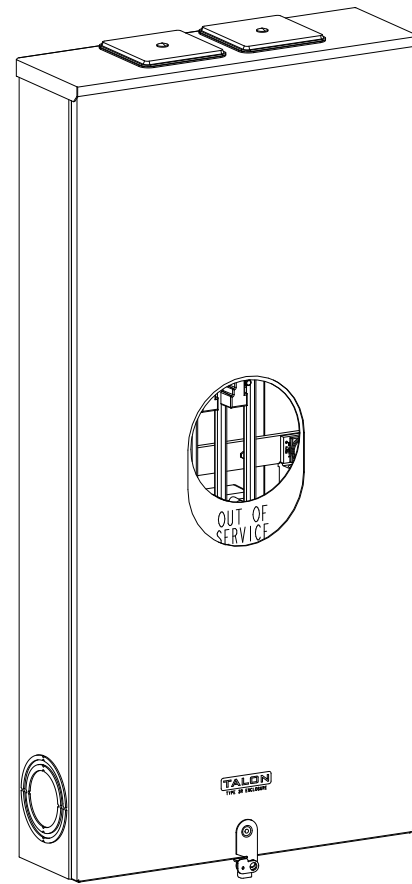

Catalog Number: 9817-9506

Features and Ratings

- Ringless Type Meter Socket
- 480A Continuous, 600A Max., 600V AC
- Outdoor Enclosure (NEMA Type 3R)
- Painted G90 Steel Enclosure
- 3 Phase, Commercial/Industrial Socket
- Meter Socket Type K-7T
- For Overhead & Underground Service
- Two Large Hub Openings, HD Type Cover Plates Installed

(2) TYPE HD (LARGE) HUB OPENINGS COVER PLATES INSTALLED

VIEW SHOWN WITH COVER REMOVED

Accessories

CONDUIT HUBS (HD Type)	
TRADE SIZE	CATALOG No.
3 INCH	EC56856 or H56856-2
3-1/2 INCH	EC56857 or H56857-2
4 INCH	EC56858 or H56858-2
Hub Cover Plate	EC56933 or H56933S

CONNECTOR	PART No.	HEX DRIVE	WIRE SIZE	TORQUE
LINE*	56427-M	3/8"	(2)#2 - 500 kcmil	375 IN-LBS.
LOAD*	56732-M	3/8"	(2)#4 - 500 kcmil	375 IN-LBS.
NEUTRAL*	56732-M	3/8"	(2)#4 - 500 kcmil	375 IN-LBS.
LINE/LOAD/NEUT	68752-1	5/16"	(3)#6 - 250 kcmil	275 IN-LBS.
GROUND*	56734	5/16"	#6 - 250 kcmil	275 IN-LBS.