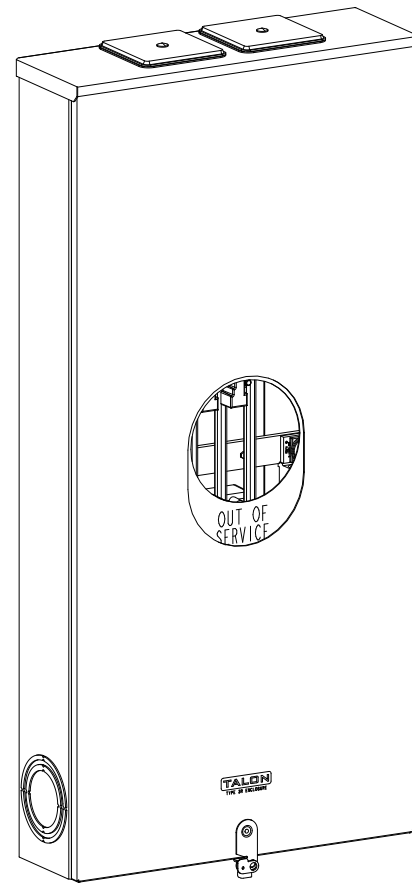

## Features and Ratings

- Ringless Type Meter Socket
- 480A Continuous, 600A Max., 600V AC
- Outdoor Enclosure (NEMA Type 3R)
- Painted G90 Steel Enclosure
- 3 Phase, Commercial/Industrial Socket
- Meter Socket Type K-7T
- For Overhead & Underground Service
- Two Large Hub Openings, HD Type Cover Plates Installed

(2) TYPE HD (LARGE) HUB OPENINGS COVER PLATES INSTALLED

VIEW SHOWN WITH COVER REMOVED