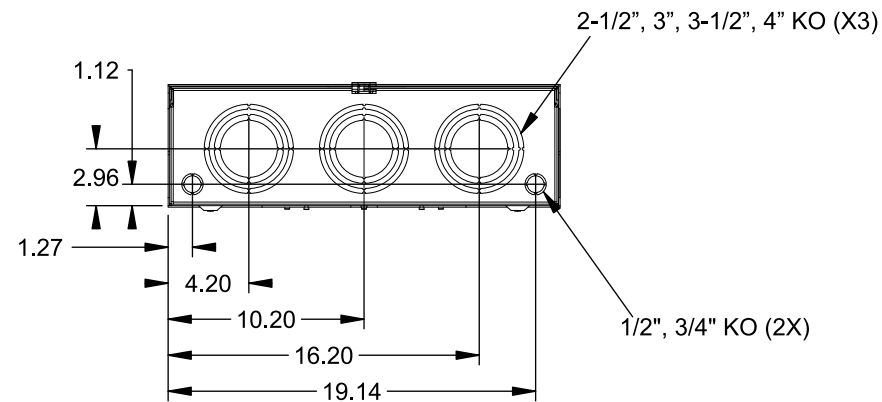

Catalog Number: 9817-9506

Features and Ratings

- Ringless Type Meter Socket
- 480A Continuous, 600A Max., 600V AC
- Outdoor Enclosure (NEMA Type 3R)
- Painted G90 Steel Enclosure
- 3 Phase, Commercial/Industrial Socket
- Meter Socket Type K-7T
- For Overhead & Underground Service
- Two Large Hub Openings, HD Type Cover Plates Installed

(2) TYPE HD (LARGE) HUB OPENINGS COVER PLATES INSTALLED

VIEW SHOWN WITH COVER REMOVED

Accessories

CONDUIT HUBS (HD Type)	
TRADE SIZE	CATALOG No.
3 INCH	EC56856 or H56856-2
3-1/2 INCH	EC56857 or H56857-2
4 INCH	EC56858 or H56858-2
Hub Cover Plate	EC56933 or H56933S

CONNECTOR	PART No.	HEX DRIVE	WIRE SIZE	TORQUE
LINE*	56427-M	3/8"	(2)#2 - 500 kcmil	375 IN-LBS.
LOAD*	56732-M	3/8"	(2)#4 - 500 kcmil	375 IN-LBS.
NEUTRAL*	56732-M	3/8"	(2)#4 - 500 kcmil	375 IN-LBS.
LINE/LOAD/NEUT	68752-1	5/16"	(3)#6 - 250 kcmil	275 IN-LBS.
GROUND*	56734	5/16"	#6 - 250 kcmil	275 IN-LBS.

*Factory Installed

© 2019 Copyright Siemens Industry, Inc.

TALON

Meter Socket

Description: **480A Cont, 7 Terminal, K-7T, 600V AC, Painted Steel Enclosure**

JEL 7/19/19 | DO NOT SCALE DRAWING | Dwg No: **9817-9506**