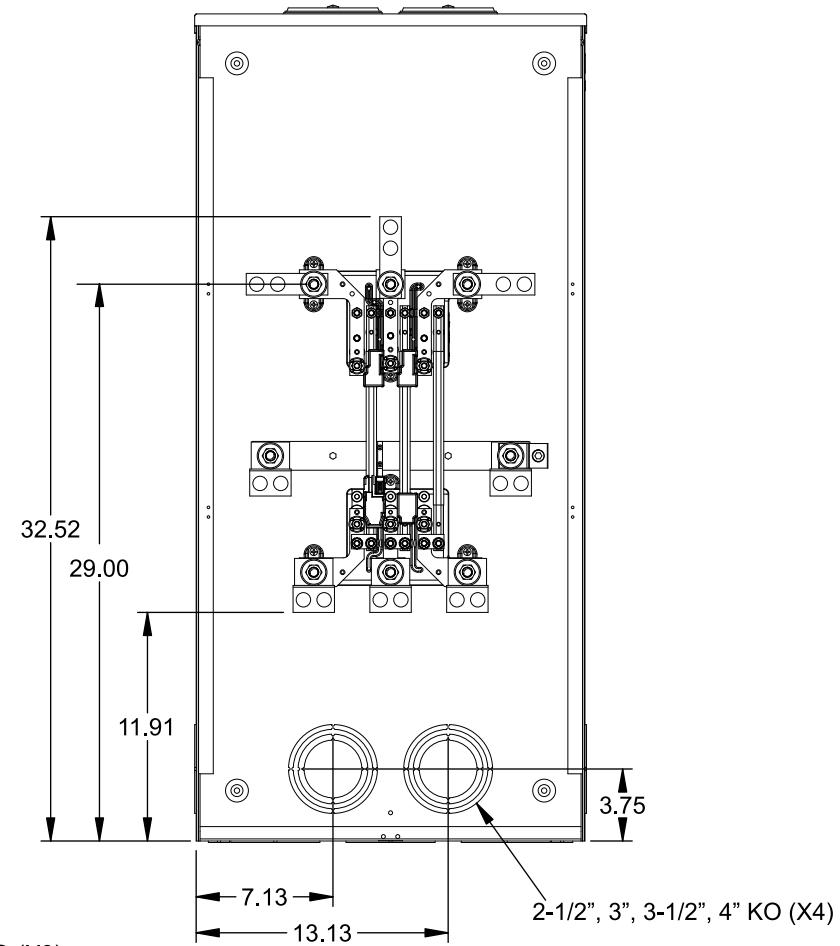

## Features and Ratings

- Ringless Type Meter Socket
- 480A Continuous, 600A Max., 600V AC
- Outdoor Enclosure (NEMA Type 3R)
- Painted G90 Steel Enclosure
- 3 Phase, Commercial/Industrial Socket
- Meter Socket Type K-7T
- For Overhead & Underground Service
- Two Large Hub Openings, HD Type Cover Plates Installed

(2) TYPE HD (LARGE) HUB OPENINGS COVER PLATES INSTALLED

VIEW SHOWN WITH COVER REMOVED

## Accessories

CONDUIT HUBS (HD Type)	
TRADE SIZE	CATALOG No.
3 INCH	EC56856 or H56856-2
3-1/2 INCH	EC56857 or H56857-2
4 INCH	EC56858 or H56858-2
Hub Cover Plate	EC56933 or H56933S

CAT No.	DESCRIPTION
H69623	Bypass
H69685-1	Isolated Neutral Kit
H69546-1	Hex Magnet Socket Kit
H69232-1	Insulated T-Handle Kit
H65050	K-base Insulator Kit
H63864	K-base Ground Kit

## Connectors, Wire Sizes and Torques

CONNECTOR	PART No.	HEX DRIVE	WIRE SIZE	TORQUE
LINE*	56427-M	3/8"	(2)#2 - 500 kcmil	375 IN-LBS.
LOAD*	56732-M	3/8"	(2)#4 - 500 kcmil	375 IN-LBS.
NEUTRAL*	56732-M	3/8"	(2)#4 - 500 kcmil	375 IN-LBS.
LINE/LOAD/NEUT	68752-1	5/16"	(3)#6 - 250 kcmil	275 IN-LBS.
GROUND*	56734	5/16"	#6 - 250 kcmil	275 IN-LBS.