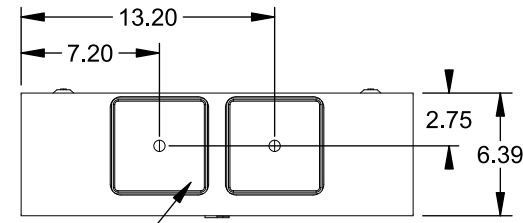

Catalog Number: 9817-9506

Features and Ratings

- Ringless Type Meter Socket
- 480A Continuous, 600A Max., 600V AC
- Outdoor Enclosure (NEMA Type 3R)
- Painted G90 Steel Enclosure
- 3 Phase, Commercial/Industrial Socket
- Meter Socket Type K-7T
- For Overhead & Underground Service
- Two Large Hub Openings, HD Type Cover Plates Installed

(2) TYPE HD (LARGE) HUB OPENINGS COVER PLATES INSTALLED

VIEW SHOWN WITH COVER REMOVED

Accessories

CONDUIT HUBS (HD Type)	
TRADE SIZE	CATALOG No.
3 INCH	EC56856 or H56856-2
3-1/2 INCH	EC56857 or H56857-2
4 INCH	EC56858 or H56858-2
Hub Cover Plate	EC56933 or H56933S

CONNECTOR	PART No.	HEX DRIVE	WIRE SIZE	TORQUE
LINE*	56427-M	3/8"	(2)#2 - 500 kcmil	375 IN-LBS.
LOAD*	56732-M	3/8"	(2)#4 - 500 kcmil	375 IN-LBS.
NEUTRAL*	56732-M	3/8"	(2)#4 - 500 kcmil	375 IN-LBS.
LINE/LOAD/NEUT	68752-1	5/16"	(3)#6 - 250 kcmil	275 IN-LBS.
GROUND*	56734	5/16"	#6 - 250 kcmil	275 IN-LBS.

*Factory Installed

© 2019 Copyright Siemens Industry, Inc.

TALON

Meter Socket

Description: **480A Cont, 7 Terminal, K-7T, 600V AC, Painted Steel Enclosure**

JEL 7/19/19 | DO NOT SCALE DRAWING | Dwg No: **9817-9506**