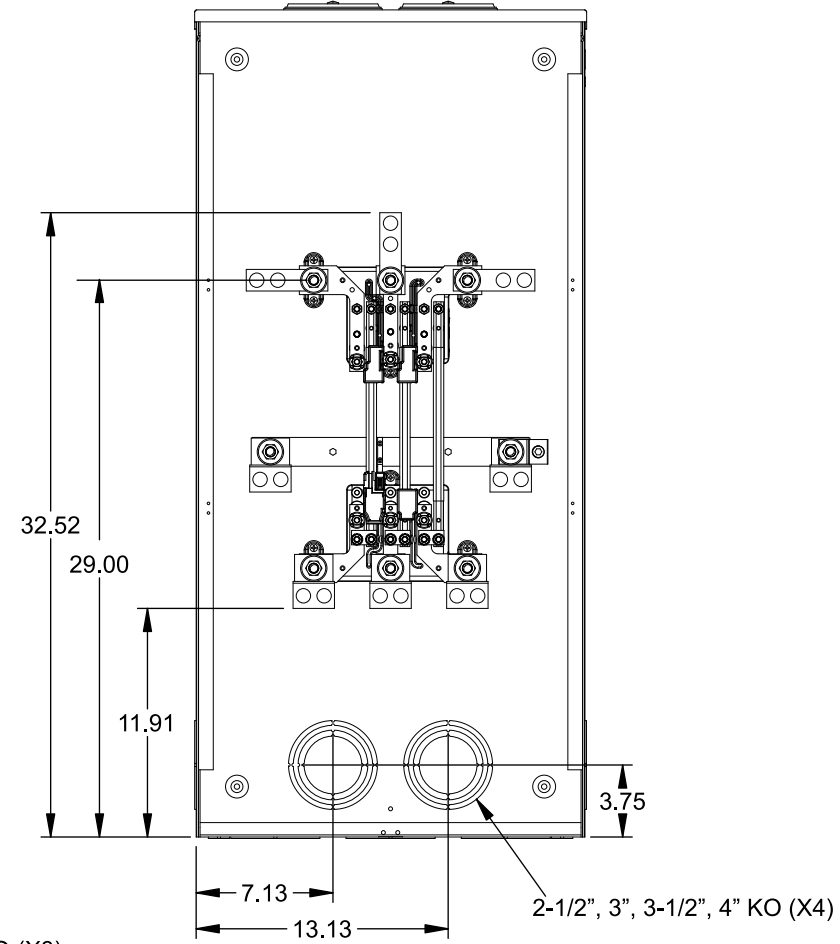

Catalog Number: 9817-9506

Features and Ratings

- Ringless Type Meter Socket
- 480A Continuous, 600A Max., 600V AC
- Outdoor Enclosure (NEMA Type 3R)
- Painted G90 Steel Enclosure
- 3 Phase, Commercial/Industrial Socket
- Meter Socket Type K-7T
- For Overhead & Underground Service
- Two Large Hub Openings, HD Type Cover Plates Installed

(2) TYPE HD (LARGE) HUB OPENINGS COVER PLATES INSTALLED

VIEW SHOWN WITH COVER REMOVED

Accessories

CONDUIT HUBS (HD Type)	
TRADE SIZE	CATALOG No.
3 INCH	EC56856 or H56856-2
3-1/2 INCH	EC56857 or H56857-2
4 INCH	EC56858 or H56858-2
Hub Cover Plate	EC56933 or H56933S

CONNECTOR	PART No.	HEX DRIVE	WIRE SIZE	TORQUE
LINE*	56427-M	3/8"	(2)#2 - 500 kcmil	375 IN-LBS.
LOAD*	56732-M	3/8"	(2)#4 - 500 kcmil	375 IN-LBS.
NEUTRAL*	56732-M	3/8"	(2)#4 - 500 kcmil	375 IN-LBS.
LINE/LOAD/NEUT	68752-1	5/16"	(3)#6 - 250 kcmil	275 IN-LBS.
GROUND*	56734	5/16"	#6 - 250 kcmil	275 IN-LBS.

*Factory Installed

© 2019 Copyright Siemens Industry, Inc.

TALON

Meter Socket

Description: **480A Cont, 7 Terminal, K-7T, 600V AC, Painted Steel Enclosure**

JEL 7/19/19 | DO NOT SCALE DRAWING | Dwg No: **9817-9506**