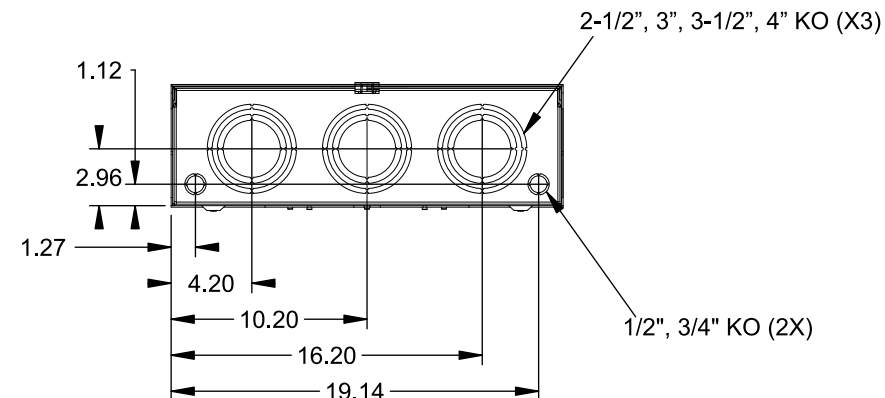

## Features and Ratings

- Ringless Type Meter Socket
- 480A Continuous, 600A Max., 600V AC
- Outdoor Enclosure (NEMA Type 3R)
- Painted G90 Steel Enclosure
- 3 Phase, Commercial/Industrial Socket
- Meter Socket Type K-7T
- For Overhead & Underground Service
- Two Large Hub Openings, HD Type Cover Plates Installed

## Accessories

CONDUIT HUBS (HD Type)	
TRADE SIZE	CATALOG No.
3 INCH	EC56856 or H56856-2
3-1/2 INCH	EC56857 or H56857-2
4 INCH	EC56858 or H56858-2
Hub Cover Plate	EC56933 or H56933S

CAT No.	DESCRIPTION
H69623	Bypass
H69685-1	Isolated Neutral Kit
H69546-1	Hex Magnet Socket Kit
H69232-1	Insulated T-Handle Kit
H65050	K-base Insulator Kit
H63864	K-base Ground Kit

## Connectors, Wire Sizes and Torques

CONNECTOR	PART No.	HEX DRIVE	WIRE SIZE	TORQUE
LINE*	56427-M	3/8"	(2)#2 - 500 kcmil	375 IN-LBS.
LOAD*	56732-M	3/8"	(2)#4 - 500 kcmil	375 IN-LBS.
NEUTRAL*	56732-M	3/8"	(2)#4 - 500 kcmil	375 IN-LBS.
LINE/LOAD/NEUT	68752-1	5/16"	(3)#6 - 250 kcmil	275 IN-LBS.
GROUND*	56734	5/16"	#6 - 250 kcmil	275 IN-LBS.

\*Factory Installed

© 2016 Copyright Siemens Industry, Inc.

**TALON**  
**Meter Socket**

Description: **480A Cont, 4 Terminal, K-7T, 600V AC, Painted Steel Enclosure**

JEL 2/1/16 | DO NOT SCALE DRAWING | Dwg No: **9817-9506**