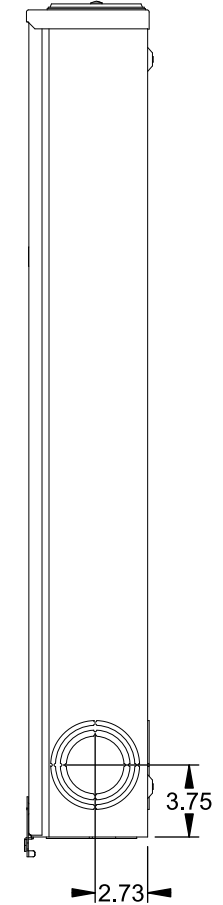

Catalog Number: 9817-9506

Features and Ratings

- Ringless Type Meter Socket
- 480A Continuous, 600A Max., 600V AC
- Outdoor Enclosure (NEMA Type 3R)
- Painted G90 Steel Enclosure
- 3 Phase, Commercial/Industrial Socket
- Meter Socket Type K-7T
- For Overhead & Underground Service
- Two Large Hub Openings, HD Type Cover Plates Installed

(2) TYPE HD (LARGE) HUB OPENINGS COVER PLATES INSTALLED

VIEW SHOWN WITH COVER REMOVED

Accessories

CONDUIT HUBS (HD Type)	
TRADE SIZE	CATALOG No.
3 INCH	EC56856 or H56856-2
3-1/2 INCH	EC56857 or H56857-2
4 INCH	EC56858 or H56858-2
Hub Cover Plate	EC56933 or H56933S

CONNECTOR	PART No.	HEX DRIVE	WIRE SIZE	TORQUE
LINE*	56427-M	3/8"	(2)#2 - 500 kcmil	375 IN-LBS.
LOAD*	56732-M	3/8"	(2)#4 - 500 kcmil	375 IN-LBS.
NEUTRAL*	56732-M	3/8"	(2)#4 - 500 kcmil	375 IN-LBS.
LINE/LOAD/NEUT	68752-1	5/16"	(3)#6 - 250 kcmil	275 IN-LBS.
GROUND*	56734	5/16"	#6 - 250 kcmil	275 IN-LBS.

*Factory Installed

© 2019 Copyright Siemens Industry, Inc.

TALON

Meter Socket

Description: **480A Cont, 7 Terminal, K-7T, 600V AC, Painted Steel Enclosure**

JEL 7/19/19 | DO NOT SCALE DRAWING | Dwg No: **9817-9506**