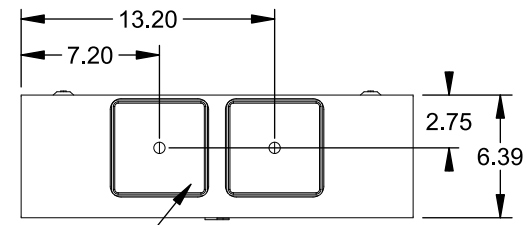

## Features and Ratings

- Ringless Type Meter Socket
- 480A Continuous, 600A Max., 600V AC
- Outdoor Enclosure (NEMA Type 3R)
- Painted G90 Steel Enclosure
- 3 Phase, Commercial/Industrial Socket
- Meter Socket Type K-7T
- For Overhead & Underground Service
- Two Large Hub Openings, HD Type Cover Plates Installed

## Connectors, Wire Sizes and Torques

CONNECTOR	PART No.	HEX DRIVE	WIRE SIZE	TORQUE
LINE*	56427-M	3/8"	(2)#2 - 500 kcmil	375 IN-LBS.
LOAD*	56732-M	3/8"	(2)#4 - 500 kcmil	375 IN-LBS.
NEUTRAL*	56732-M	3/8"	(2)#4 - 500 kcmil	375 IN-LBS.
LINE/LOAD/NEUT	68752-1	5/16"	(3)#6 - 250 kcmil	275 IN-LBS.
GROUND*	56734	5/16"	#6 - 250 kcmil	275 IN-LBS.

\*Factory Installed

© 2016 Copyright Siemens Industry, Inc.

**TALON**  
**Meter Socket**

Description: **480A Cont, 4 Terminal, K-7T, 600V AC, Painted Steel Enclosure**

JEL 2/1/16 | DO NOT SCALE DRAWING | Dwg No: **9817-9506**