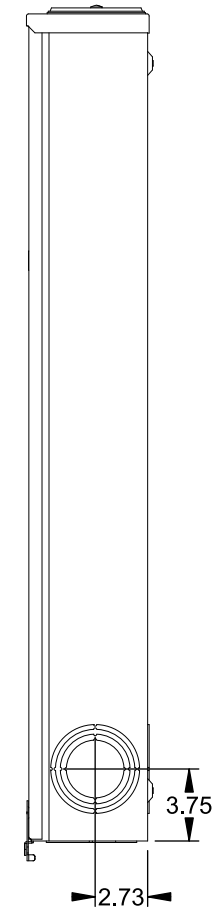

## Features and Ratings

- Ringless Type Meter Socket
- 480A Continuous, 600A Max., 600V AC
- Outdoor Enclosure (NEMA Type 3R)
- Painted G90 Steel Enclosure
- 3 Phase, Commercial/Industrial Socket
- Meter Socket Type K-7T
- For Overhead & Underground Service
- Two Large Hub Openings, HD Type Cover Plates Installed

(2) TYPE HD (LARGE) HUB OPENINGS COVER PLATES INSTALLED

VIEW SHOWN WITH COVER REMOVED

## Accessories

CONDUIT HUBS (HD Type)	
TRADE SIZE	CATALOG No.
3 INCH	EC56856 or H56856-2
3-1/2 INCH	EC56857 or H56857-2
4 INCH	EC56858 or H56858-2
Hub Cover Plate	EC56933 or H56933S

CAT No.	DESCRIPTION
H69623	Bypass
H69685-1	Isolated Neutral Kit
H69546-1	Hex Magnet Socket Kit
H69232-1	Insulated T-Handle Kit
H65050	K-base Insulator Kit
H63864	K-base Ground Kit

## Connectors, Wire Sizes and Torques

CONNECTOR	PART No.	HEX DRIVE	WIRE SIZE	TORQUE
LINE*	56427-M	3/8"	(2)#2 - 500 kcmil	375 IN-LBS.
LOAD*	56732-M	3/8"	(2)#4 - 500 kcmil	375 IN-LBS.
NEUTRAL*	56732-M	3/8"	(2)#4 - 500 kcmil	375 IN-LBS.
LINE/LOAD/NEUT	68752-1	5/16"	(3)#6 - 250 kcmil	275 IN-LBS.
GROUND*	56734	5/16"	#6 - 250 kcmil	275 IN-LBS.