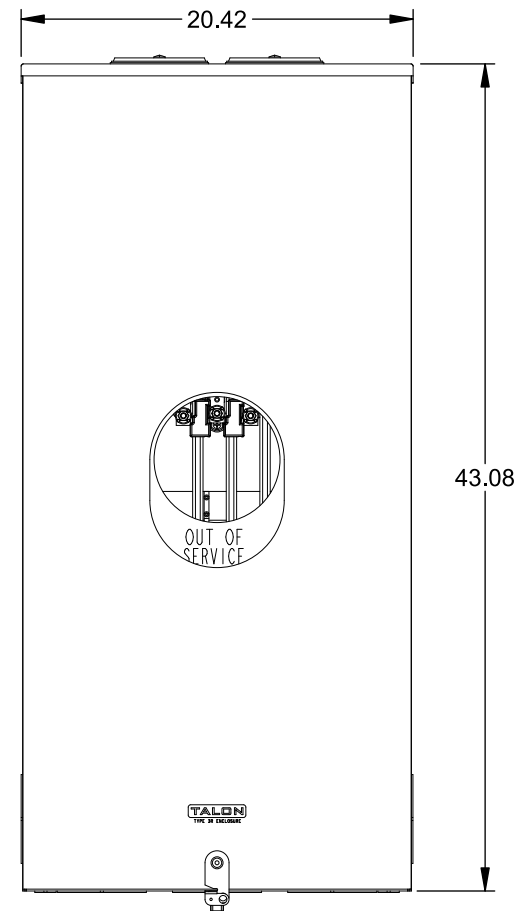

Catalog Number: 9817-9506

Features and Ratings

- Ringless Type Meter Socket
- 480A Continuous, 600A Max., 600V AC
- Outdoor Enclosure (NEMA Type 3R)
- Painted G90 Steel Enclosure
- 3 Phase, Commercial/Industrial Socket
- Meter Socket Type K-7T
- For Overhead & Underground Service
- Two Large Hub Openings, HD Type Cover Plates Installed

Accessories

CONDUIT HUBS (HD Type)	
TRADE SIZE	CATALOG No.
3 INCH	EC56856 or H56856-2
3-1/2 INCH	EC56857 or H56857-2
4 INCH	EC56858 or H56858-2
Hub Cover Plate	EC56933 or H56933S

CAT No.	DESCRIPTION
H69623	Bypass
H69685-1	Isolated Neutral Kit
H69546-1	Hex Magnet Socket Kit
H69232-1	Insulated T-Handle Kit
H65050	K-base Insulator Kit
H63864	K-base Ground Kit

Connectors, Wire Sizes and Torques

CONNECTOR	PART No.	HEX DRIVE	WIRE SIZE	TORQUE
LINE*	56427-M	3/8"	(2)#2 - 500 kcmil	375 IN-LBS.
LOAD*	56732-M	3/8"	(2)#4 - 500 kcmil	375 IN-LBS.
NEUTRAL*	56732-M	3/8"	(2)#4 - 500 kcmil	375 IN-LBS.
LINE/LOAD/NEUT	68752-1	5/16"	(3)#6 - 250 kcmil	275 IN-LBS.
GROUND*	56734	5/16"	#6 - 250 kcmil	275 IN-LBS.

*Factory Installed

© 2016 Copyright Siemens Industry, Inc.

TALON
Meter Socket

Description: **480A Cont, 4 Terminal, K-7T, 600V AC, Painted Steel Enclosure**

JEL 2/1/16 | DO NOT SCALE DRAWING | Dwg No: **9817-9506**