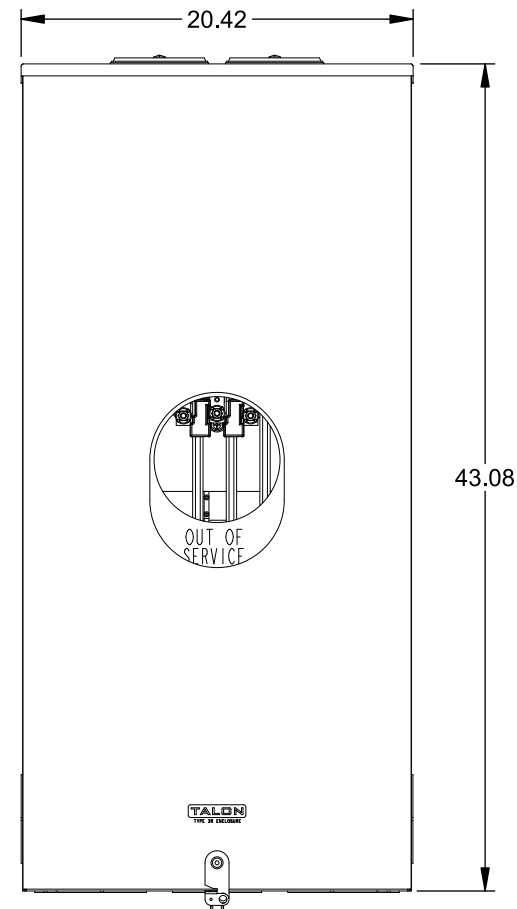

Catalog Number: 9817-9506

Features and Ratings

- Ringless Type Meter Socket
- 480A Continuous, 600A Max., 600V AC
- Outdoor Enclosure (NEMA Type 3R)
- Painted G90 Steel Enclosure
- 3 Phase, Commercial/Industrial Socket
- Meter Socket Type K-7T
- For Overhead & Underground Service
- Two Large Hub Openings, HD Type Cover Plates Installed

(2) TYPE HD (LARGE) HUB OPENINGS COVER PLATES INSTALLED

VIEW SHOWN WITH COVER REMOVED

Accessories

CONDUIT HUBS (HD Type)	
TRADE SIZE	CATALOG No.
3 INCH	EC56856 or H56856-2
3-1/2 INCH	EC56857 or H56857-2
4 INCH	EC56858 or H56858-2
Hub Cover Plate	EC56933 or H56933S

CONNECTOR	PART No.	HEX DRIVE	WIRE SIZE	TORQUE
LINE*	56427-M	3/8"	(2)#2 - 500 kcmil	375 IN-LBS.
LOAD*	56732-M	3/8"	(2)#4 - 500 kcmil	375 IN-LBS.
NEUTRAL*	56732-M	3/8"	(2)#4 - 500 kcmil	375 IN-LBS.
LINE/LOAD/NEUT	68752-1	5/16"	(3)#6 - 250 kcmil	275 IN-LBS.
GROUND*	56734	5/16"	#6 - 250 kcmil	275 IN-LBS.

*Factory Installed

© 2019 Copyright Siemens Industry, Inc.

TALON

Meter Socket

Description: **480A Cont, 7 Terminal, K-7T, 600V AC, Painted Steel Enclosure**

JEL 7/19/19 | DO NOT SCALE DRAWING | Dwg No: **9817-9506**