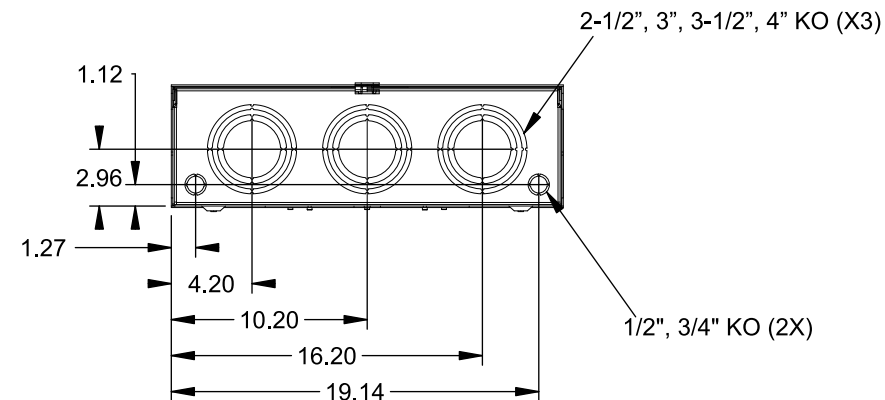

Catalog Number: 9817-9504

Features and Ratings

- Ringless Type Meter Socket
- 480A Continuous, 600A Max., 600V AC
- Outdoor Enclosure (NEMA Type 3R)
- Painted G90 Steel Enclosure
- 3 Phase, Commercial/Industrial Socket
- Meter Socket Type K-7T
- For Overhead & Underground Service
- Two Large Hub Openings, HD Type Cover Plates Installed

(2) TYPE HD (LARGE) HUB OPENINGS COVER PLATES INSTALLED

Accessories

CONDUIT HUBS (HD Type)	
TRADE SIZE	CATALOG No.
3 INCH	EC56856 or H56856-2
3-1/2 INCH	EC56857 or H56857-2
4 INCH	EC56858 or H56858-2
Hub Cover Plate	EC56933 or H56933S

CONNECTOR	PART No.	HEX DRIVE	WIRE SIZE	TORQUE
LINE	56427-M	3/8"	(2)#2 - 500 kcmil	375 IN-LBS.
LINE/LOAD	56732-M	3/8"	(2)#4 - 500 kcmil	375 IN-LBS.
NEUTRAL	56732-M	3/8"	(2)#4 - 500 kcmil	375 IN-LBS.
LINE/LOAD/NEUT	68752-1	5/16"	(3)#6 - 250 kcmil	275 IN-LBS.
GROUND	56734	5/16"	#6 - 250 kcmil	275 IN-LBS.

VIEW SHOWN WITH COVER REMOVED

© 2016 Copyright Siemens Industry, Inc.

TALON

Meter Socket

Description: **480A Cont, 4 Terminal, K-7T, 600V AC, Painted Steel Enclosure**

JEL 2/1/16 | DO NOT SCALE DRAWING | Dwg No: **9817-9504**