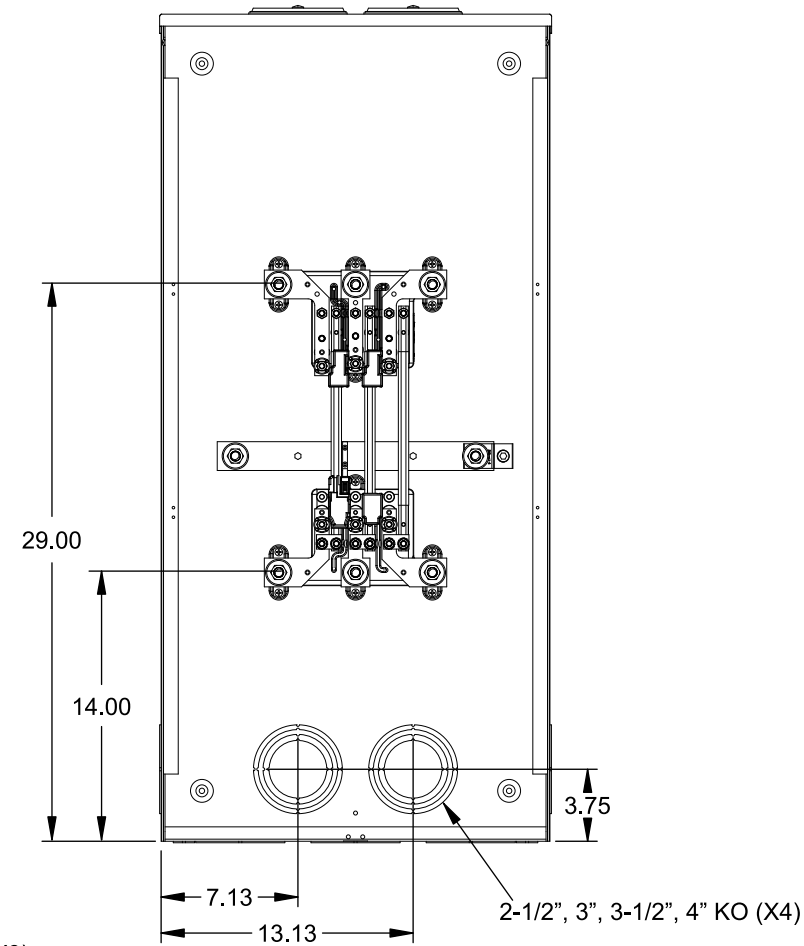

Catalog Number: 9817-9504

Features and Ratings

- Ringless Type Meter Socket
- 480A Continuous, 600A Max., 600V AC
- Outdoor Enclosure (NEMA Type 3R)
- Painted G90 Steel Enclosure
- 3 Phase, Commercial/Industrial Socket
- Meter Socket Type K-7T
- For Overhead & Underground Service
- Two Large Hub Openings, HD Type Cover Plates Installed

(2) TYPE HD (LARGE) HUB OPENINGS COVER PLATES INSTALLED

Accessories

CONDUIT HUBS (HD Type)	
TRADE SIZE	CATALOG No.
3 INCH	EC56856 or H56856-2
3-1/2 INCH	EC56857 or H56857-2
4 INCH	EC56858 or H56858-2
Hub Cover Plate	EC56933 or H56933S

CONNECTOR	PART No.	HEX DRIVE	WIRE SIZE	TORQUE
LINE	56427-M	3/8"	(2)#2 - 500 kcmil	375 IN-LBS.
LINE/LOAD	56732-M	3/8"	(2)#4 - 500 kcmil	375 IN-LBS.
NEUTRAL	56732-M	3/8"	(2)#4 - 500 kcmil	375 IN-LBS.
LINE/LOAD/NEUT	68752-1	5/16"	(3)#6 - 250 kcmil	275 IN-LBS.
GROUND	56734	5/16"	#6 - 250 kcmil	275 IN-LBS.

VIEW SHOWN WITH COVER REMOVED

© 2016 Copyright Siemens Industry, Inc.

TALON

Meter Socket

Description: **480A Cont, 4 Terminal, K-7T, 600V AC, Painted Steel Enclosure**

JEL 2/1/16 | DO NOT SCALE DRAWING | Dwg No: **9817-9504**