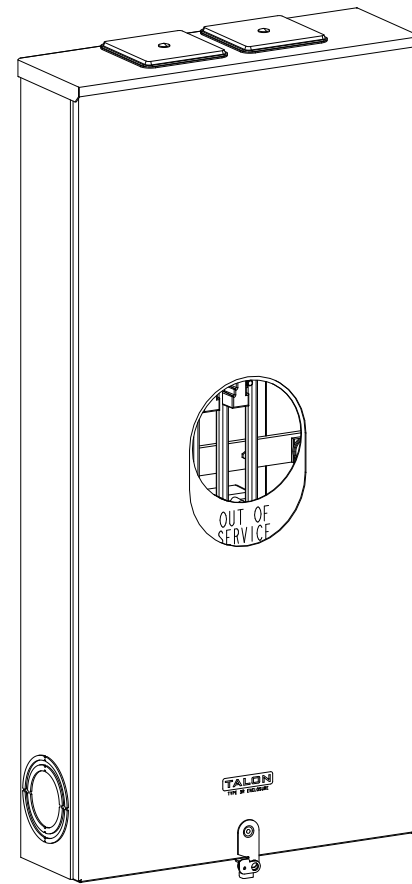

Catalog Number: 9817-9504

Features and Ratings

- Ringless Type Meter Socket
- 480A Continuous, 600A Max., 600V AC
- Outdoor Enclosure (NEMA Type 3R)
- Painted G90 Steel Enclosure
- 3 Phase, Commercial/Industrial Socket
- Meter Socket Type K-7T
- For Overhead & Underground Service
- Two Large Hub Openings, HD Type Cover Plates Installed

(2) TYPE HD (LARGE) HUB OPENINGS COVER PLATES INSTALLED

Accessories

CONDUIT HUBS (HD Type)	
TRADE SIZE	CATALOG No.
3 INCH	EC56856 or H56856-2
3-1/2 INCH	EC56857 or H56857-2
4 INCH	EC56858 or H56858-2
Hub Cover Plate	EC56933 or H56933S

CONNECTOR	PART No.	HEX DRIVE	WIRE SIZE	TORQUE
LINE	56427-M	3/8"	(2)#2 - 500 kcmil	375 IN-LBS.
LINE/LOAD	56732-M	3/8"	(2)#4 - 500 kcmil	375 IN-LBS.
NEUTRAL	56732-M	3/8"	(2)#4 - 500 kcmil	375 IN-LBS.
LINE/LOAD/NEUT	68752-1	5/16"	(3)#6 - 250 kcmil	275 IN-LBS.
GROUND	56734	5/16"	#6 - 250 kcmil	275 IN-LBS.