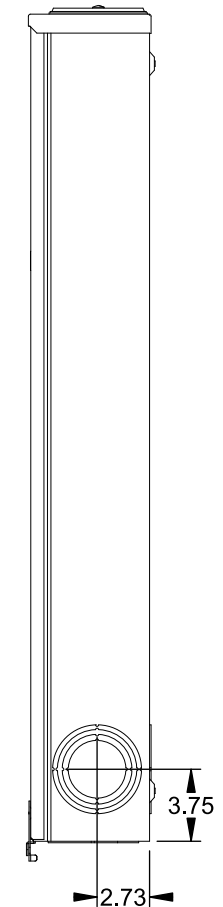

Catalog Number: 9817-9504

Features and Ratings

- Ringless Type Meter Socket
- 480A Continuous, 600A Max., 600V AC
- Outdoor Enclosure (NEMA Type 3R)
- Painted G90 Steel Enclosure
- 3 Phase, Commercial/Industrial Socket
- Meter Socket Type K-7T
- For Overhead & Underground Service
- Two Large Hub Openings, HD Type Cover Plates Installed

(2) TYPE HD (LARGE) HUB OPENINGS COVER PLATES INSTALLED

Accessories

CONDUIT HUBS (HD Type)	
TRADE SIZE	CATALOG No.
3 INCH	EC56856 or H56856-2
3-1/2 INCH	EC56857 or H56857-2
4 INCH	EC56858 or H56858-2
Hub Cover Plate	EC56933 or H56933S

CONNECTOR	PART No.	HEX DRIVE	WIRE SIZE	TORQUE
LINE	56427-M	3/8"	(2)#2 - 500 kcmil	375 IN-LBS.
LINE/LOAD	56732-M	3/8"	(2)#4 - 500 kcmil	375 IN-LBS.
NEUTRAL	56732-M	3/8"	(2)#4 - 500 kcmil	375 IN-LBS.
LINE/LOAD/NEUT	68752-1	5/16"	(3)#6 - 250 kcmil	275 IN-LBS.
GROUND	56734	5/16"	#6 - 250 kcmil	275 IN-LBS.

VIEW SHOWN WITH COVER REMOVED

© 2016 Copyright Siemens Industry, Inc.

TALON

Meter Socket

Description: **480A Cont, 4 Terminal, K-7T, 600V AC, Painted Steel Enclosure**

JEL 2/1/16 | DO NOT SCALE DRAWING | Dwg No: **9817-9504**