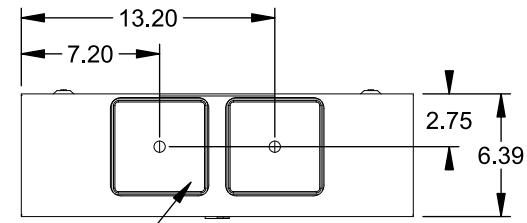

Catalog Number: 9817-9504

Features and Ratings

- Ringless Type Meter Socket
- 480A Continuous, 600A Max., 600V AC
- Outdoor Enclosure (NEMA Type 3R)
- Painted G90 Steel Enclosure
- 3 Phase, Commercial/Industrial Socket
- Meter Socket Type K-7T
- For Overhead & Underground Service
- Two Large Hub Openings, HD Type Cover Plates Installed

(2) TYPE HD (LARGE) HUB OPENINGS COVER PLATES INSTALLED

Accessories

CONDUIT HUBS (HD Type)	
TRADE SIZE	CATALOG No.
3 INCH	EC56856 or H56856-2
3-1/2 INCH	EC56857 or H56857-2
4 INCH	EC56858 or H56858-2
Hub Cover Plate	EC56933 or H56933S

CONNECTOR	PART No.	HEX DRIVE	WIRE SIZE	TORQUE
LINE	56427-M	3/8"	(2)#2 - 500 kcmil	375 IN-LBS.
LINE/LOAD	56732-M	3/8"	(2)#4 - 500 kcmil	375 IN-LBS.
NEUTRAL	56732-M	3/8"	(2)#4 - 500 kcmil	375 IN-LBS.
LINE/LOAD/NEUT	68752-1	5/16"	(3)#6 - 250 kcmil	275 IN-LBS.
GROUND	56734	5/16"	#6 - 250 kcmil	275 IN-LBS.

VIEW SHOWN WITH COVER REMOVED

© 2016 Copyright Siemens Industry, Inc.

TALON

Meter Socket

Description: **480A Cont, 4 Terminal, K-7T, 600V AC, Painted Steel Enclosure**

JEL 2/1/16 | DO NOT SCALE DRAWING | Dwg No: **9817-9504**