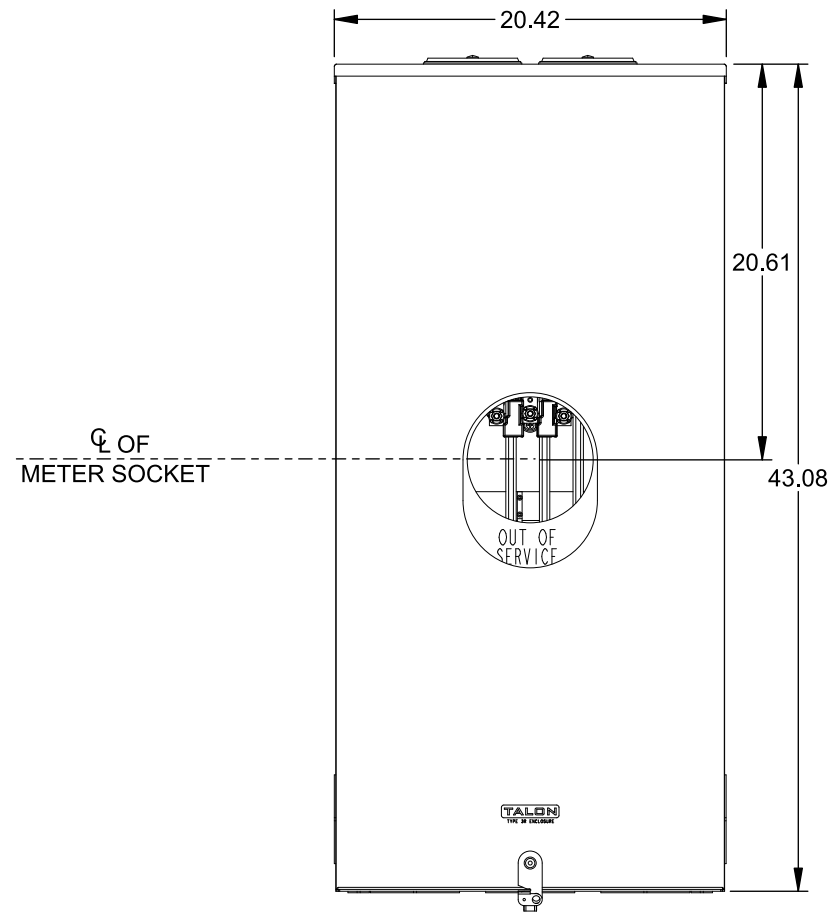

Catalog Number: 9817-9504

Features and Ratings

- Ringless Type Meter Socket
- 480A Continuous, 600A Max., 600V AC
- Outdoor Enclosure (NEMA Type 3R)
- Painted G90 Steel Enclosure
- 3 Phase, Commercial/Industrial Socket
- Meter Socket Type K-7T
- For Overhead & Underground Service
- Two Large Hub Openings, HD Type Cover Plates Installed

(2) TYPE HD (LARGE) HUB OPENINGS COVER PLATES INSTALLED

Accessories

CONDUIT HUBS (HD Type)	
TRADE SIZE	CATALOG No.
3 INCH	EC56856 or H56856-2
3-1/2 INCH	EC56857 or H56857-2
4 INCH	EC56858 or H56858-2
Hub Cover Plate	EC56933 or H56933S

CONNECTOR	PART No.	HEX DRIVE	WIRE SIZE	TORQUE
LINE	56427-M	3/8"	(2)#2 - 500 kcmil	375 IN-LBS.
LINE/LOAD	56732-M	3/8"	(2)#4 - 500 kcmil	375 IN-LBS.
NEUTRAL	56732-M	3/8"	(2)#4 - 500 kcmil	375 IN-LBS.
LINE/LOAD/NEUT	68752-1	5/16"	(3)#6 - 250 kcmil	275 IN-LBS.
GROUND	56734	5/16"	#6 - 250 kcmil	275 IN-LBS.

VIEW SHOWN WITH COVER REMOVED

© 2016 Copyright Siemens Industry, Inc.

TALON

Meter Socket

Description: **480A Cont, 4 Terminal, K-7T, 600V AC, Painted Steel Enclosure**

JEL 2/1/16 | DO NOT SCALE DRAWING | Dwg No: **9817-9504**