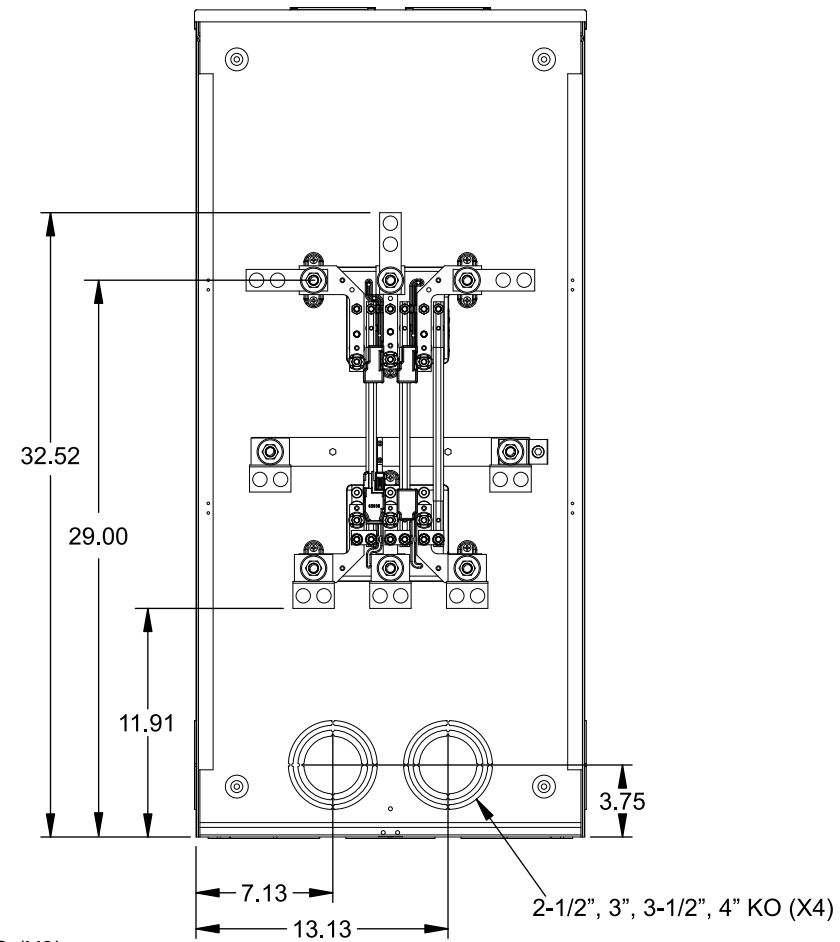

Catalog Number: 9817-9503

Features and Ratings

- Ringless Type Meter Socket
- 480A Continuous, 600A Max., 600V AC
- Outdoor Enclosure (NEMA Type 3R)
- Painted G90 Steel Enclosure
- 3 Phase, Commercial/Industrial Socket
- Meter Socket Type K-7T
- For Overhead & Underground Service
- Two Large Hub Openings

(2) TYPE HD (LARGE) HUB OPENINGS

VIEW SHOWN WITH COVER REMOVED

Accessories

CONDUIT HUBS (HD Type)	
TRADE SIZE	CATALOG No.
3 INCH	EC56856 or H56856-2
3-1/2 INCH	EC56857 or H56857-2
4 INCH	EC56858 or H56858-2
Hub Cover Plate	EC56933 or H56933S

CONNECTOR	PART No.	HEX DRIVE	WIRE SIZE	TORQUE
LINE*	56427-M	3/8"	(2)#4 - 500 kcmil	375 IN-LBS.
LOAD*	56732-M	3/8"	(2)#4 - 500 kcmil	375 IN-LBS.
NEUTRAL*	56732-M	3/8"	(2)#4 - 500 kcmil	375 IN-LBS.
LINE/LOAD/NEUT	68752-1	5/16"	(3)#6 - 250 kcmil	275 IN-LBS.
GROUND*	56734	5/16"	#6 - 250 kcmil	275 IN-LBS.

*Factory Installed

© 2016 Copyright Siemens Industry, Inc.

TALON

Meter Socket

Description: **480A Cont, 4 Terminal, K-7T, 600V AC, Painted Steel Enclosure**

JEL 2/1/16 | DO NOT SCALE DRAWING | Dwg No: **9817-9503**