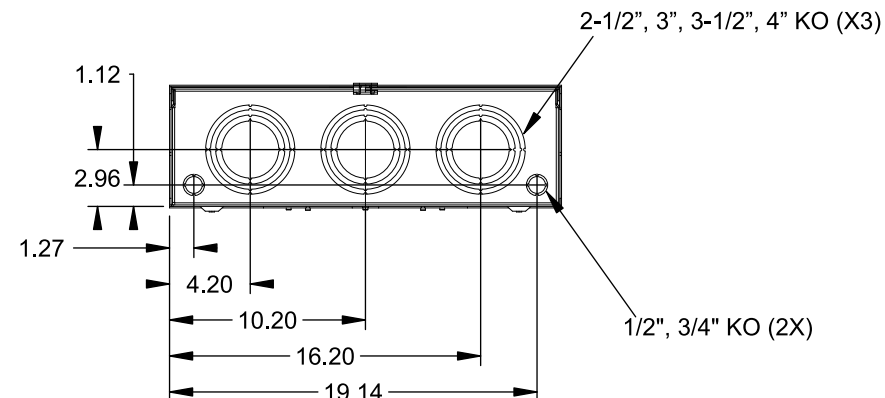

Catalog Number: 9817-9503

Features and Ratings

- Ringless Type Meter Socket
- 480A Continuous, 600A Max., 600V AC
- Outdoor Enclosure (NEMA Type 3R)
- Painted G90 Steel Enclosure
- 3 Phase, Commercial/Industrial Socket
- Meter Socket Type K-7T
- For Overhead & Underground Service
- Two Large Hub Openings

(2) TYPE HD (LARGE) HUB OPENINGS

VIEW SHOWN WITH COVER REMOVED

Accessories

CONDUIT HUBS (HD Type)	
TRADE SIZE	CATALOG No.
3 INCH	EC56856 or H56856-2
3-1/2 INCH	EC56857 or H56857-2
4 INCH	EC56858 or H56858-2
Hub Cover Plate	EC56933 or H56933S

CONNECTOR	PART No.	HEX DRIVE	WIRE SIZE	TORQUE
LINE*	56427-M	3/8"	(2)#4 - 500 kcmil	375 IN-LBS.
LOAD*	56732-M	3/8"	(2)#4 - 500 kcmil	375 IN-LBS.
NEUTRAL*	56732-M	3/8"	(2)#4 - 500 kcmil	375 IN-LBS.
LINE/LOAD/NEUT	68752-1	5/16"	(3)#6 - 250 kcmil	275 IN-LBS.
GROUND*	56734	5/16"	#6 - 250 kcmil	275 IN-LBS.

*Factory Installed

© 2016 Copyright Siemens Industry, Inc.

TALON

Meter Socket

Description: **480A Cont, 4 Terminal, K-7T, 600V AC, Painted Steel Enclosure**

JEL 2/1/16 | DO NOT SCALE DRAWING | Dwg No: **9817-9503**