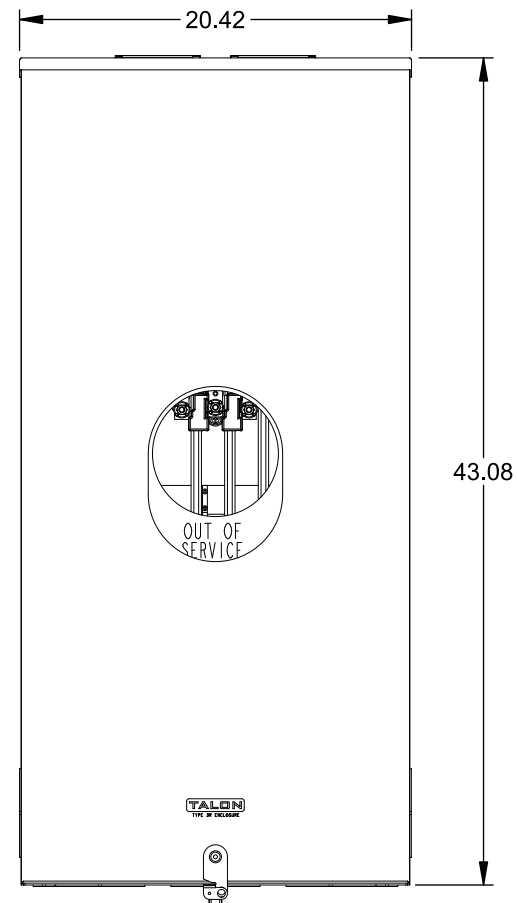

Catalog Number: 9817-9503

Features and Ratings

- Ringless Type Meter Socket
- 480A Continuous, 600A Max., 600V AC
- Outdoor Enclosure (NEMA Type 3R)
- Painted G90 Steel Enclosure
- 3 Phase, Commercial/Industrial Socket
- Meter Socket Type K-7T
- For Overhead & Underground Service
- Two Large Hub Openings

(2) TYPE HD (LARGE) HUB OPENINGS

VIEW SHOWN WITH COVER REMOVED

Accessories

CONDUIT HUBS (HD Type)	
TRADE SIZE	CATALOG No.
3 INCH	EC56856 or H56856-2
3-1/2 INCH	EC56857 or H56857-2
4 INCH	EC56858 or H56858-2
Hub Cover Plate	EC56933 or H56933S

CONNECTOR	PART No.	HEX DRIVE	WIRE SIZE	TORQUE
LINE*	56427-M	3/8"	(2)#4 - 500 kcmil	375 IN-LBS.
LOAD*	56732-M	3/8"	(2)#4 - 500 kcmil	375 IN-LBS.
NEUTRAL*	56732-M	3/8"	(2)#4 - 500 kcmil	375 IN-LBS.
LINE/LOAD/NEUT	68752-1	5/16"	(3)#6 - 250 kcmil	275 IN-LBS.
GROUND*	56734	5/16"	#6 - 250 kcmil	275 IN-LBS.

*Factory Installed

© 2016 Copyright Siemens Industry, Inc.

TALON

Meter Socket

Description: **480A Cont, 4 Terminal, K-7T, 600V AC, Painted Steel Enclosure**

JEL 2/1/16 | DO NOT SCALE DRAWING | Dwg No: **9817-9503**