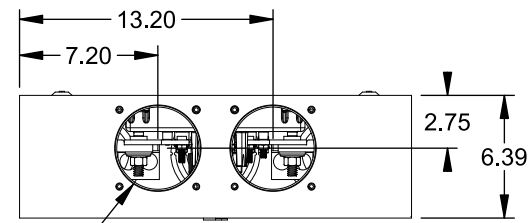

Catalog Number: 9817-9503

Features and Ratings

- Ringless Type Meter Socket
- 480A Continuous, 600A Max., 600V AC
- Outdoor Enclosure (NEMA Type 3R)
- Painted G90 Steel Enclosure
- 3 Phase, Commercial/Industrial Socket
- Meter Socket Type K-7T
- For Overhead & Underground Service
- Two Large Hub Openings

(2) TYPE HD (LARGE) HUB OPENINGS

VIEW SHOWN WITH COVER REMOVED

Accessories

CONDUIT HUBS (HD Type)	
TRADE SIZE	CATALOG No.
3 INCH	EC56856 or H56856-2
3-1/2 INCH	EC56857 or H56857-2
4 INCH	EC56858 or H56858-2
Hub Cover Plate	EC56933 or H56933S

CONNECTOR	PART No.	HEX DRIVE	WIRE SIZE	TORQUE
LINE*	56427-M	3/8"	(2)#4 - 500 kcmil	375 IN-LBS.
LOAD*	56732-M	3/8"	(2)#4 - 500 kcmil	375 IN-LBS.
NEUTRAL*	56732-M	3/8"	(2)#4 - 500 kcmil	375 IN-LBS.
LINE/LOAD/NEUT	68752-1	5/16"	(3)#6 - 250 kcmil	275 IN-LBS.
GROUND*	56734	5/16"	#6 - 250 kcmil	275 IN-LBS.

*Factory Installed

© 2016 Copyright Siemens Industry, Inc.

TALON

Meter Socket

Description: **480A Cont, 4 Terminal, K-7T, 600V AC, Painted Steel Enclosure**

JEL 2/1/16 | DO NOT SCALE DRAWING | Dwg No: **9817-9503**