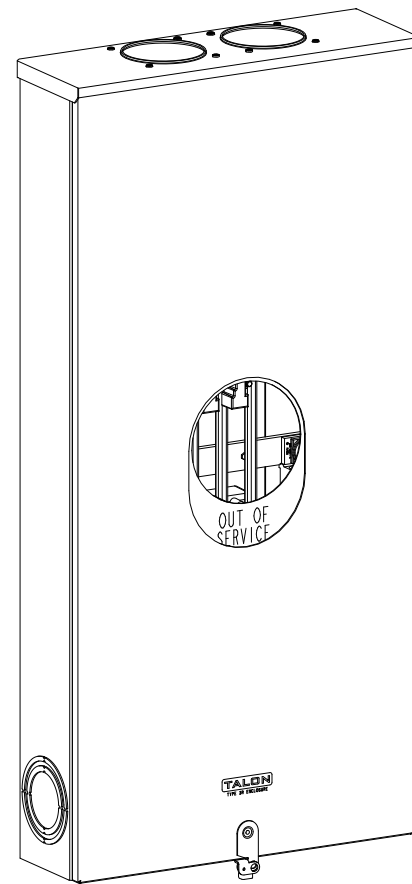

Catalog Number: 9817-9503

Features and Ratings

- Ringless Type Meter Socket
- 480A Continuous, 600A Max., 600V AC
- Outdoor Enclosure (NEMA Type 3R)
- Painted G90 Steel Enclosure
- 3 Phase, Commercial/Industrial Socket
- Meter Socket Type K-7T
- For Overhead & Underground Service
- Two Large Hub Openings

(2) TYPE HD (LARGE) HUB OPENINGS

VIEW SHOWN WITH COVER REMOVED

Accessories

CONDUIT HUBS (HD Type)	
TRADE SIZE	CATALOG No.
3 INCH	EC56856 or H56856-2
3-1/2 INCH	EC56857 or H56857-2
4 INCH	EC56858 or H56858-2
Hub Cover Plate	EC56933 or H56933S

CONNECTOR	PART No.	HEX DRIVE	WIRE SIZE	TORQUE
LINE*	56427-M	3/8"	(2)#4 - 500 kcmil	375 IN-LBS.
LOAD*	56732-M	3/8"	(2)#4 - 500 kcmil	375 IN-LBS.
NEUTRAL*	56732-M	3/8"	(2)#4 - 500 kcmil	375 IN-LBS.
LINE/LOAD/NEUT	68752-1	5/16"	(3)#6 - 250 kcmil	275 IN-LBS.
GROUND*	56734	5/16"	#6 - 250 kcmil	275 IN-LBS.

*Factory Installed

© 2016 Copyright Siemens Industry, Inc.

TALON

Meter Socket

Description: **480A Cont, 4 Terminal, K-7T, 600V AC, Painted Steel Enclosure**

JEL 2/1/16 | DO NOT SCALE DRAWING | Dwg No: **9817-9503**