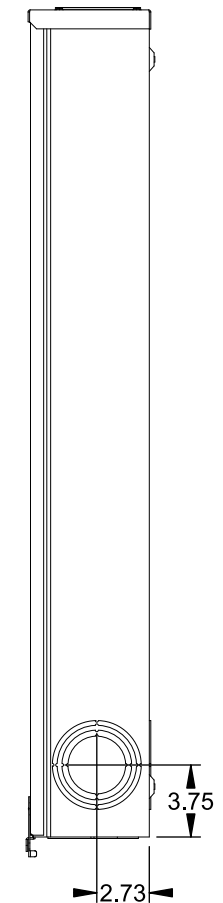

Catalog Number: 9817-9503

Features and Ratings

- Ringless Type Meter Socket
- 480A Continuous, 600A Max., 600V AC
- Outdoor Enclosure (NEMA Type 3R)
- Painted G90 Steel Enclosure
- 3 Phase, Commercial/Industrial Socket
- Meter Socket Type K-7T
- For Overhead & Underground Service
- Two Large Hub Openings

(2) TYPE HD (LARGE) HUB OPENINGS

VIEW SHOWN WITH COVER REMOVED

Accessories

CONDUIT HUBS (HD Type)	
TRADE SIZE	CATALOG No.
3 INCH	EC56856 or H56856-2
3-1/2 INCH	EC56857 or H56857-2
4 INCH	EC56858 or H56858-2
Hub Cover Plate	EC56933 or H56933S

CONNECTOR	PART No.	HEX DRIVE	WIRE SIZE	TORQUE
LINE*	56427-M	3/8"	(2)#4 - 500 kcmil	375 IN-LBS.
LOAD*	56732-M	3/8"	(2)#4 - 500 kcmil	375 IN-LBS.
NEUTRAL*	56732-M	3/8"	(2)#4 - 500 kcmil	375 IN-LBS.
LINE/LOAD/NEUT	68752-1	5/16"	(3)#6 - 250 kcmil	275 IN-LBS.
GROUND*	56734	5/16"	#6 - 250 kcmil	275 IN-LBS.

*Factory Installed

© 2016 Copyright Siemens Industry, Inc.

TALON

Meter Socket

Description: **480A Cont, 4 Terminal, K-7T, 600V AC, Painted Steel Enclosure**

JEL 2/1/16 | DO NOT SCALE DRAWING | Dwg No: **9817-9503**