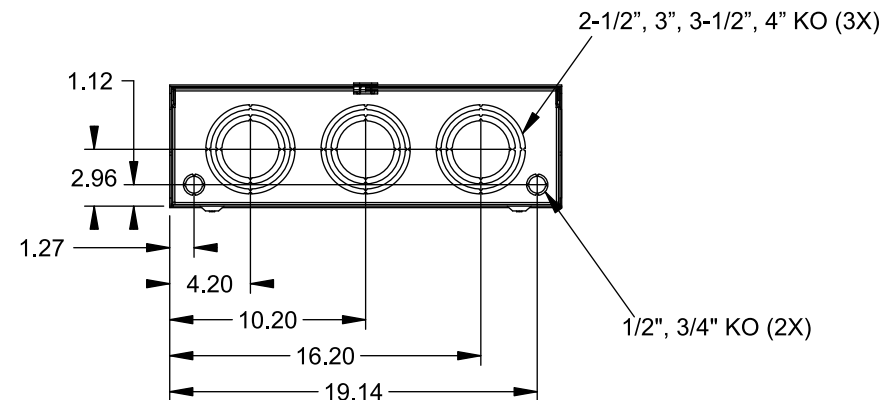

Catalog Number: 9817-9501

Features and Ratings

- Ringless Type Meter Socket
- 400A Continuous, 400A Max., 600V AC
- Outdoor Enclosure (NEMA Type 3R)
- Painted G90 Steel Enclosure
- 3 Phase, Commercial/Industrial Socket
- Meter Socket Type K-7T
- For Overhead & Underground Service
- Two Large Hub Openings

(2) TYPE HD (LARGE) HUB OPENINGS

VIEW SHOWN WITH COVER REMOVED

Accessories

CONDUIT HUBS (HD Type)	
TRADE SIZE	CATALOG No.
3 INCH	EC56856 or H56856-2
3-1/2 INCH	EC56857 or H56857-2
4 INCH	EC56858 or H56858-2
Hub Cover Plate	EC56933 or H56933S

CONNECTOR	PART No.	HEX DRIVE	WIRE SIZE	TORQUE
LINE	56732-M	3/8"	(2)#4 - 500 kcmil	375 IN-LBS.
LOAD	56732-M	3/8"	(2)#4 - 500 kcmil	375 IN-LBS.
NEUTRAL	56732-M	3/8"	(2)#4 - 500 kcmil	375 IN-LBS.
LINE/LOAD/NEUT	68752-1	5/16"	(3)#6 - 250 kcmil	275 IN-LBS.
GROUND*	56734	5/16"	#6 - 250 kcmil	275 IN-LBS.

*Factory Installed

© 2015 Copyright Siemens Industry, Inc.

TALON
Meter Socket

Description: **400A Cont, 4 Terminal, K-7T, 600V AC, Painted Steel Enclosure**

JEL 4/30/15 DO NOT SCALE DRAWING Dwg No: **9817-9501**