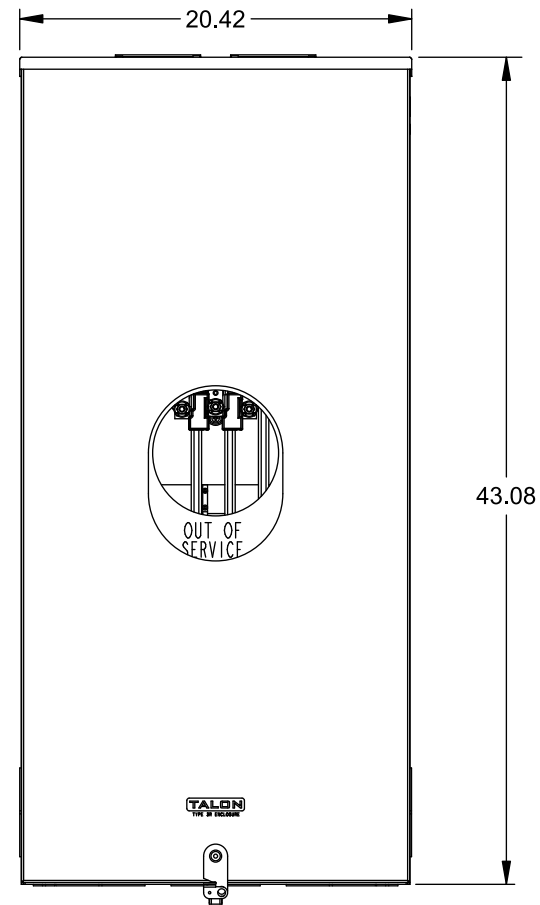

Catalog Number: 9817-9501

Features and Ratings

- Ringless Type Meter Socket
- 400A Continuous, 400A Max., 600V AC
- Outdoor Enclosure (NEMA Type 3R)
- Painted G90 Steel Enclosure
- 3 Phase, Commercial/Industrial Socket
- Meter Socket Type K-7T
- For Overhead & Underground Service
- Two Large Hub Openings

(2) TYPE HD (LARGE) HUB OPENINGS

VIEW SHOWN WITH COVER REMOVED

Accessories

CONDUIT HUBS (HD Type)	
TRADE SIZE	CATALOG No.
3 INCH	EC56856 or H56856-2
3-1/2 INCH	EC56857 or H56857-2
4 INCH	EC56858 or H56858-2
Hub Cover Plate	EC56933 or H56933S

CONNECTOR	PART No.	HEX DRIVE	WIRE SIZE	TORQUE
LINE	56732-M	3/8"	(2)#4 - 500 kcmil	375 IN-LBS.
LOAD	56732-M	3/8"	(2)#4 - 500 kcmil	375 IN-LBS.
NEUTRAL	56732-M	3/8"	(2)#4 - 500 kcmil	375 IN-LBS.
LINE/LOAD/NEUT	68752-1	5/16"	(3)#6 - 250 kcmil	275 IN-LBS.
GROUND*	56734	5/16"	#6 - 250 kcmil	275 IN-LBS.

*Factory Installed

© 2015 Copyright Siemens Industry, Inc.

TALON
Meter Socket

Description: **400A Cont, 4 Terminal, K-7T, 600V AC, Painted Steel Enclosure**

JEL 4/30/15 DO NOT SCALE DRAWING Dwg No: **9817-9501**