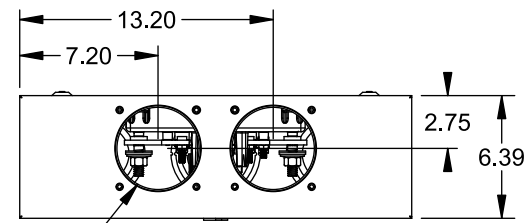

Catalog Number: 9817-9501

Features and Ratings

- Ringless Type Meter Socket
- 400A Continuous, 400A Max., 600V AC
- Outdoor Enclosure (NEMA Type 3R)
- Painted G90 Steel Enclosure
- 3 Phase, Commercial/Industrial Socket
- Meter Socket Type K-7T
- For Overhead & Underground Service
- Two Large Hub Openings

(2) TYPE HD (LARGE) HUB OPENINGS

VIEW SHOWN WITH COVER REMOVED

Accessories

CONDUIT HUBS (HD Type)	
TRADE SIZE	CATALOG No.
3 INCH	EC56856 or H56856-2
3-1/2 INCH	EC56857 or H56857-2
4 INCH	EC56858 or H56858-2
Hub Cover Plate	EC56933 or H56933S

CONNECTOR	PART No.	HEX DRIVE	WIRE SIZE	TORQUE
LINE	56732-M	3/8"	(2)#4 - 500 kcmil	375 IN-LBS.
LOAD	56732-M	3/8"	(2)#4 - 500 kcmil	375 IN-LBS.
NEUTRAL	56732-M	3/8"	(2)#4 - 500 kcmil	375 IN-LBS.
LINE/LOAD/NEUT	68752-1	5/16"	(3)#6 - 250 kcmil	275 IN-LBS.
GROUND*	56734	5/16"	#6 - 250 kcmil	275 IN-LBS.

*Factory Installed

© 2015 Copyright Siemens Industry, Inc.

TALON
Meter Socket

Description: **400A Cont, 4 Terminal, K-7T, 600V AC, Painted Steel Enclosure**

JEL 4/30/15 DO NOT SCALE DRAWING Dwg No: **9817-9501**