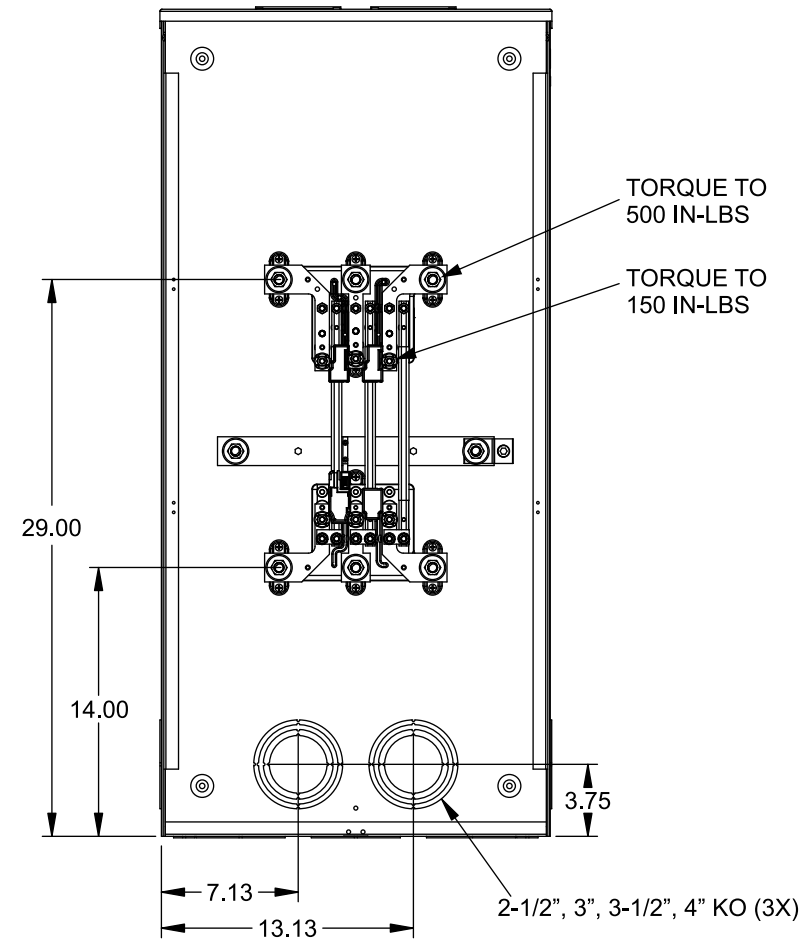

Catalog Number: 9817-9501

Features and Ratings

- Ringless Type Meter Socket
- 400A Continuous, 400A Max., 600V AC
- Outdoor Enclosure (NEMA Type 3R)
- Painted G90 Steel Enclosure
- 3 Phase, Commercial/Industrial Socket
- Meter Socket Type K-7T
- For Overhead & Underground Service
- Two Large Hub Openings

(2) TYPE HD (LARGE) HUB OPENINGS

VIEW SHOWN WITH COVER REMOVED

Accessories

CONDUIT HUBS (HD Type)	
TRADE SIZE	CATALOG No.
3 INCH	EC56856 or H56856-2
3-1/2 INCH	EC56857 or H56857-2
4 INCH	EC56858 or H56858-2
Hub Cover Plate	EC56933 or H56933S

CONNECTOR	PART No.	HEX DRIVE	WIRE SIZE	TORQUE
LINE	56732-M	3/8"	(2)#4 - 500 kcmil	375 IN-LBS.
LOAD	56732-M	3/8"	(2)#4 - 500 kcmil	375 IN-LBS.
NEUTRAL	56732-M	3/8"	(2)#4 - 500 kcmil	375 IN-LBS.
LINE/LOAD/NEUT	68752-1	5/16"	(3)#6 - 250 kcmil	275 IN-LBS.
GROUND*	56734	5/16"	#6 - 250 kcmil	275 IN-LBS.

*Factory Installed

© 2015 Copyright Siemens Industry, Inc.

TALON
Meter Socket

Description: **400A Cont, 4 Terminal, K-7T, 600V AC, Painted Steel Enclosure**

JEL 4/30/15 DO NOT SCALE DRAWING Dwg No: **9817-9501**