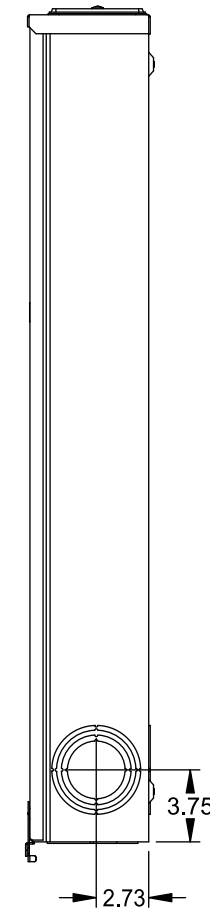

## Features and Ratings

- Ringless Type Meter Socket
- 400A Continuous, 400A Max., 600V AC
- Outdoor Enclosure (NEMA Type 3R)
- Painted Steel Enclosure
- 2 or 3 Phase, Commercial/Industrial Socket
- Meter Socket Type K-5T
- For Overhead & Underground Service
- Two Large Hub Openings, HD Type Cover Plates Installed

(2) TYPE HD (LARGE) HUB OPENINGS COVER PLATES INSTALLED

VIEW SHOWN WITH COVER REMOVED

## Accessories

CONDUIT HUBS (HD Type)		CAT No.	DESCRIPTION
TRADE SIZE	CATALOG No.		
3 INCH	EC56856 or H56856-2	H69685-1	Bypass Isolated Neutral Kit
3-1/2 INCH	EC56857 or H56857-2	H69546-1	Hex Magnet Socket Kit
4 INCH	EC56858 or H56858-2	H69232-1	Insulated T-Handle Kit
Hub Cover Plate	EC56933 or H56933S	H65050	K-base Insulator Kit
		H63864	K-base Ground Kit

## Connectors, Wire Sizes and Torques

CONNECTOR	PART No.	HEX DRIVE	WIRE SIZE	TORQUE
LINE	56427-M*	1/2"	(2)#2 - 500 kcmil	375 IN-LBS.
LOAD	56732-M*	1/2"	(2)#4 - 500 kcmil	375 IN-LBS.
GROUND	56734*	5/16"	#6 - 250 kcmil	275 IN-LBS.