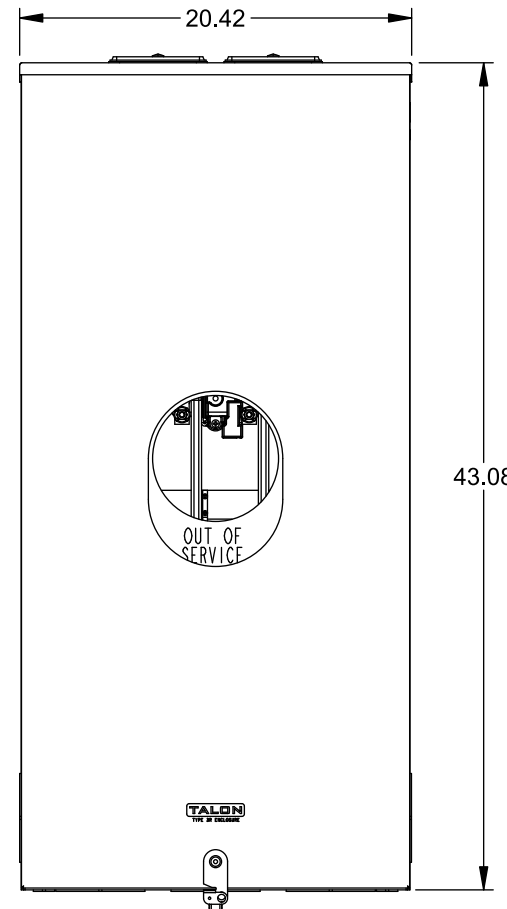

Catalog Number: 9817-9406

Features and Ratings

- Ringless Type Meter Socket
- 400A Continuous, 400A Max., 600V AC
- Outdoor Enclosure (NEMA Type 3R)
- Painted Steel Enclosure
- 2 or 3 Phase, Commercial/Industrial Socket
- Meter Socket Type K-5T
- For Overhead & Underground Service
- Two Large Hub Openings, HD Type Cover Plates Installed

(2) TYPE HD (LARGE) HUB OPENINGS COVER PLATES INSTALLED

VIEW SHOWN WITH COVER REMOVED

Accessories

CONDUIT HUBS (HD Type)		CAT No.	DESCRIPTION
TRADE SIZE	CATALOG No.		
3 INCH	EC56856 or H56856-2	H69685-1	Bypass Isolated Neutral Kit
3-1/2 INCH	EC56857 or H56857-2	H69546-1	Hex Magnet Socket Kit
4 INCH	EC56858 or H56858-2	H69232-1	Insulated T-Handle Kit
Hub Cover Plate	EC56933 or H56933S	H65050	K-base Insulator Kit
		H63864	K-base Ground Kit

Connectors, Wire Sizes and Torques

CONNECTOR	PART No.	HEX DRIVE	WIRE SIZE	TORQUE
LINE	56427-M*	1/2"	(2)#2 - 500 kcmil	375 IN-LBS.
LOAD	56732-M*	1/2"	(2)#4 - 500 kcmil	375 IN-LBS.
GROUND	56734*	5/16"	#6 - 250 kcmil	275 IN-LBS.

*Factory installed

© 2015 Copyright Siemens Industry, Inc.

TALON
Meter Socket

Description: **400A Cont, 4 Terminal, K-5T, 600V AC, Painted Steel Enclosure**

JEL 12/1/15 DO NOT SCALE DRAWING Dwg No: **9817-9406**