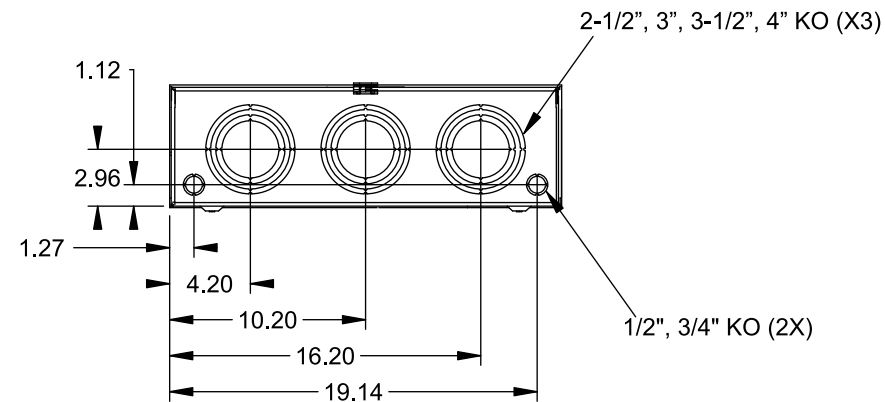

## Features and Ratings

- Ringless Type Meter Socket
- 400A Continuous, 400A Max., 600V AC
- Outdoor Enclosure (NEMA Type 3R)
- Painted Steel Enclosure
- 2 or 3 Phase, Commercial/Industrial Socket
- Meter Socket Type K-5T
- For Overhead & Underground Service
- Two Large Hub Openings, HD Type Cover Plates Installed

(2) TYPE HD (LARGE) HUB OPENINGS COVER PLATES INSTALLED

VIEW SHOWN WITH COVER REMOVED

## Connectors, Wire Sizes and Torques

CONNECTOR	PART No.	HEX DRIVE	WIRE SIZE	TORQUE
LINE	56427-M*	1/2"	(2)#2 - 500 kcmil	375 IN-LBS.
LOAD	56732-M*	1/2"	(2)#4 - 500 kcmil	375 IN-LBS.
GROUND	56734*	5/16"	#6 - 250 kcmil	275 IN-LBS.

\*Factory installed

© 2019 Copyright Siemens Industry, Inc.

**TALON**

**Meter Socket**

Description: **400A Cont, 5 Terminal, K-5T, 600V AC, Painted Steel Enclosure**

JEL 7/19/19 | DO NOT SCALE DRAWING | Dwg No: **9817-9406**