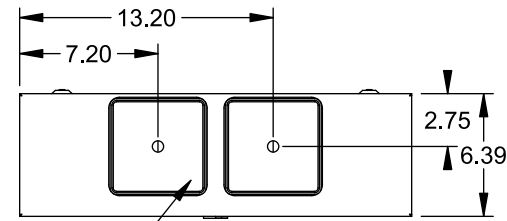

## Features and Ratings

- Ringless Type Meter Socket
- 400A Continuous, 400A Max., 600V AC
- Outdoor Enclosure (NEMA Type 3R)
- Painted Steel Enclosure
- 2 or 3 Phase, Commercial/Industrial Socket
- Meter Socket Type K-5T
- For Overhead & Underground Service
- Two Large Hub Openings, HD Type Cover Plates Installed

## Connectors, Wire Sizes and Torques

CONNECTOR	PART No.	HEX DRIVE	WIRE SIZE	TORQUE
LINE	56427-M*	1/2"	(2)#2 - 500 kcmil	375 IN-LBS.
LOAD	56732-M*	1/2"	(2)#4 - 500 kcmil	375 IN-LBS.
GROUND	56734*	5/16"	#6 - 250 kcmil	275 IN-LBS.

\*Factory installed

© 2019 Copyright Siemens Industry, Inc.

**TALON**

**Meter Socket**

Description: **400A Cont, 5 Terminal, K-5T, 600V AC, Painted Steel Enclosure**

JEL 7/19/19 | DO NOT SCALE DRAWING | Dwg No: **9817-9406**