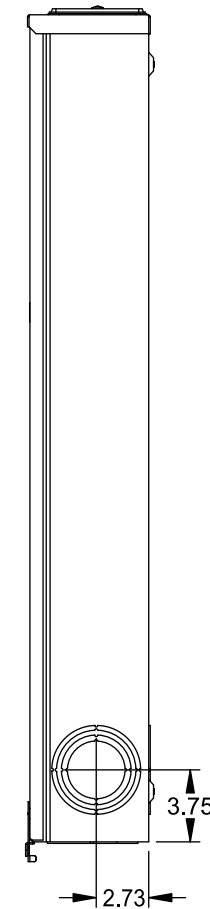

Catalog Number: 9817-9406

Features and Ratings

- Ringless Type Meter Socket
- 400A Continuous, 400A Max., 600V AC
- Outdoor Enclosure (NEMA Type 3R)
- Painted Steel Enclosure
- 2 or 3 Phase, Commercial/Industrial Socket
- Meter Socket Type K-5T
- For Overhead & Underground Service
- Two Large Hub Openings, HD Type Cover Plates Installed

(2) TYPE HD (LARGE) HUB OPENINGS COVER PLATES INSTALLED

VIEW SHOWN WITH COVER REMOVED

Accessories

CONDUIT HUBS (HD Type)		CAT No.	DESCRIPTION
TRADE SIZE	CATALOG No.		
3 INCH	EC56856 or H56856-2	H69685-1	Bypass Isolated Neutral Kit
3-1/2 INCH	EC56857 or H56857-2	H69546-1	Hex Magnet Socket Kit
4 INCH	EC56858 or H56858-2	H69232-1	Insulated T-Handle Kit
Hub Cover Plate	EC56933 or H56933S	H65050	K-base Insulator Kit
		H63864	K-base Ground Kit

Connectors, Wire Sizes and Torques

CONNECTOR	PART No.	HEX DRIVE	WIRE SIZE	TORQUE
LINE	56427-M*	1/2"	(2)#2 - 500 kcmil	375 IN-LBS.
LOAD	56732-M*	1/2"	(2)#4 - 500 kcmil	375 IN-LBS.
GROUND	56734*	5/16"	#6 - 250 kcmil	275 IN-LBS.

*Factory installed

© 2015 Copyright Siemens Industry, Inc.

TALON
Meter Socket

Description: **400A Cont, 4 Terminal, K-5T, 600V AC, Painted Steel Enclosure**

JEL 12/1/15 DO NOT SCALE DRAWING Dwg No: **9817-9406**