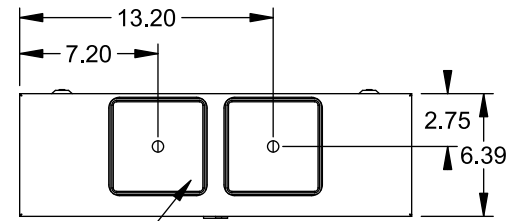

Catalog Number: 9817-9406

Features and Ratings

- Ringless Type Meter Socket
- 400A Continuous, 400A Max., 600V AC
- Outdoor Enclosure (NEMA Type 3R)
- Painted Steel Enclosure
- 2 or 3 Phase, Commercial/Industrial Socket
- Meter Socket Type K-5T
- For Overhead & Underground Service
- Two Large Hub Openings, HD Type Cover Plates Installed

(2) TYPE HD (LARGE) HUB OPENINGS COVER PLATES INSTALLED

VIEW SHOWN WITH COVER REMOVED

Accessories

CONDUIT HUBS (HD Type)		CAT No.	DESCRIPTION
TRADE SIZE	CATALOG No.		
3 INCH	EC56856 or H56856-2	H69685-1	Bypass Isolated Neutral Kit
3-1/2 INCH	EC56857 or H56857-2	H69546-1	Hex Magnet Socket Kit
4 INCH	EC56858 or H56858-2	H69232-1	Insulated T-Handle Kit
Hub Cover Plate	EC56933 or H56933S	H65050	K-base Insulator Kit
		H63864	K-base Ground Kit

Connectors, Wire Sizes and Torques

CONNECTOR	PART No.	HEX DRIVE	WIRE SIZE	TORQUE
LINE	56427-M*	1/2"	(2)#2 - 500 kcmil	375 IN-LBS.
LOAD	56732-M*	1/2"	(2)#4 - 500 kcmil	375 IN-LBS.
GROUND	56734*	5/16"	#6 - 250 kcmil	275 IN-LBS.

*Factory installed

© 2015 Copyright Siemens Industry, Inc.

TALON
Meter Socket

Description: **400A Cont, 4 Terminal, K-5T, 600V AC, Painted Steel Enclosure**

JEL 12/1/15 DO NOT SCALE DRAWING Dwg No: **9817-9406**