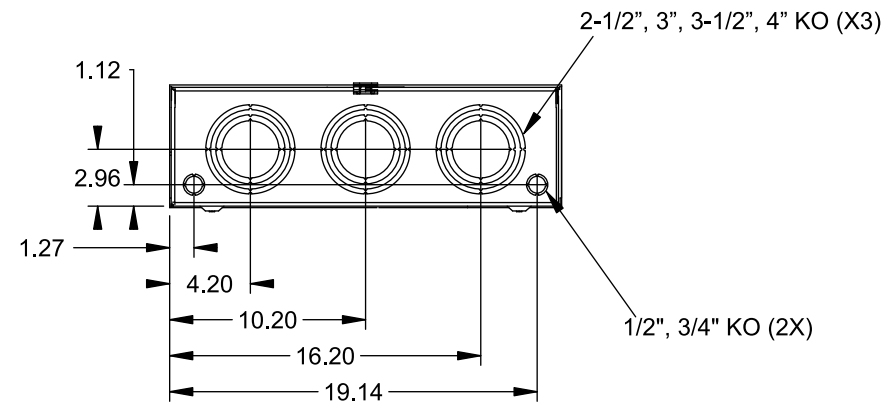

Catalog Number: 9817-9406

Features and Ratings

- Ringless Type Meter Socket
- 400A Continuous, 400A Max., 600V AC
- Outdoor Enclosure (NEMA Type 3R)
- Painted Steel Enclosure
- 2 or 3 Phase, Commercial/Industrial Socket
- Meter Socket Type K-5T
- For Overhead & Underground Service
- Two Large Hub Openings, HD Type Cover Plates Installed

(2) TYPE HD (LARGE) HUB OPENINGS COVER PLATES INSTALLED

VIEW SHOWN WITH COVER REMOVED

Accessories

CONDUIT HUBS (HD Type)		CAT No.	DESCRIPTION
TRADE SIZE	CATALOG No.		
3 INCH	EC56856 or H56856-2	H69685-1	Bypass Isolated Neutral Kit
3-1/2 INCH	EC56857 or H56857-2	H69546-1	Hex Magnet Socket Kit
4 INCH	EC56858 or H56858-2	H69232-1	Insulated T-Handle Kit
Hub Cover Plate	EC56933 or H56933S	H65050	K-base Insulator Kit
		H63864	K-base Ground Kit

Connectors, Wire Sizes and Torques

CONNECTOR	PART No.	HEX DRIVE	WIRE SIZE	TORQUE
LINE	56427-M*	1/2"	(2)#2 - 500 kcmil	375 IN-LBS.
LOAD	56732-M*	1/2"	(2)#4 - 500 kcmil	375 IN-LBS.
GROUND	56734*	5/16"	#6 - 250 kcmil	275 IN-LBS.

*Factory installed

© 2015 Copyright Siemens Industry, Inc.

TALON
Meter Socket

Description: **400A Cont, 4 Terminal, K-5T, 600V AC, Painted Steel Enclosure**

JEL 12/1/15 DO NOT SCALE DRAWING Dwg No: **9817-9406**