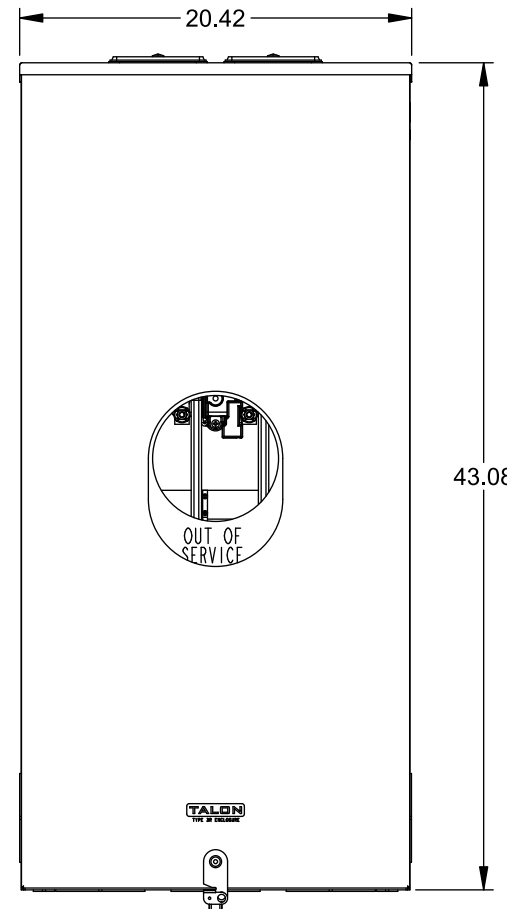

## Features and Ratings

- Ringless Type Meter Socket
- 400A Continuous, 400A Max., 600V AC
- Outdoor Enclosure (NEMA Type 3R)
- Painted Steel Enclosure
- 2 or 3 Phase, Commercial/Industrial Socket
- Meter Socket Type K-5T
- For Overhead & Underground Service
- Two Large Hub Openings, HD Type Cover Plates Installed

(2) TYPE HD (LARGE) HUB OPENINGS COVER PLATES INSTALLED

VIEW SHOWN WITH COVER REMOVED

## Connectors, Wire Sizes and Torques

CONNECTOR	PART No.	HEX DRIVE	WIRE SIZE	TORQUE
LINE	56427-M*	1/2"	(2)#2 - 500 kcmil	375 IN-LBS.
LOAD	56732-M*	1/2"	(2)#4 - 500 kcmil	375 IN-LBS.
GROUND	56734*	5/16"	#6 - 250 kcmil	275 IN-LBS.

\*Factory installed

© 2019 Copyright Siemens Industry, Inc.

**TALON**

**Meter Socket**

Description: **400A Cont, 5 Terminal, K-5T, 600V AC, Painted Steel Enclosure**

JEL 7/19/19 | DO NOT SCALE DRAWING | Dwg No: **9817-9406**