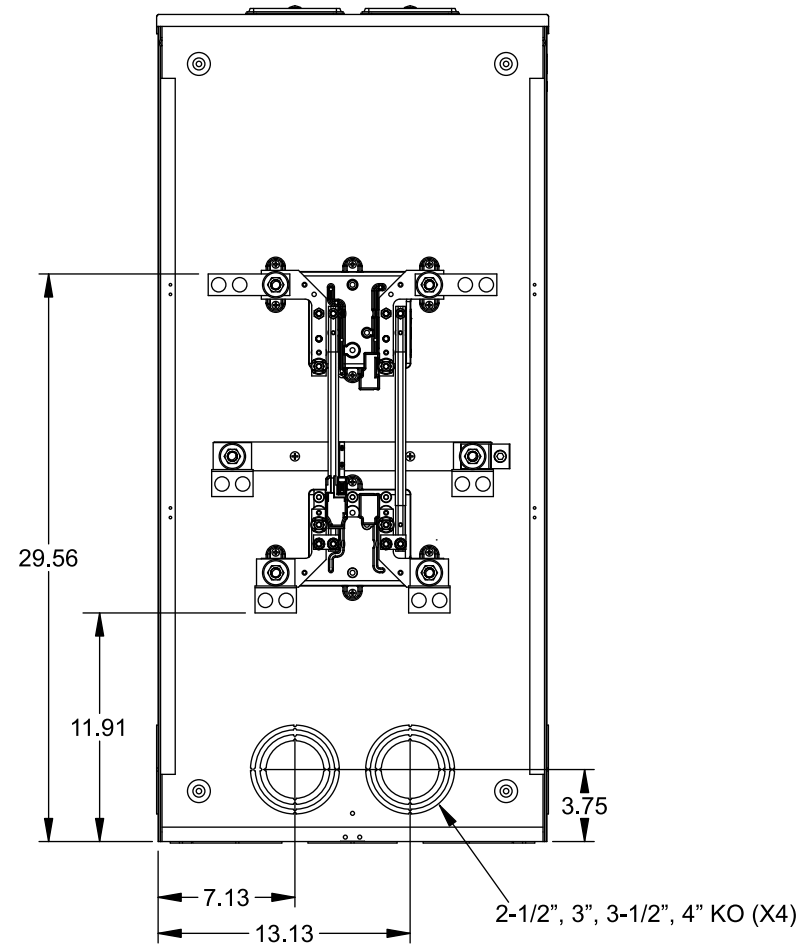

## Features and Ratings

- Ringless Type Meter Socket
- 400A Continuous, 400A Max., 600V AC
- Outdoor Enclosure (NEMA Type 3R)
- Painted Steel Enclosure
- 2 or 3 Phase, Commercial/Industrial Socket
- Meter Socket Type K-5T
- For Overhead & Underground Service
- Two Large Hub Openings, HD Type Cover Plates Installed

(2) TYPE HD (LARGE) HUB OPENINGS COVER PLATES INSTALLED

VIEW SHOWN WITH COVER REMOVED

## Accessories

CONDUIT HUBS (HD Type)		CAT No.	DESCRIPTION
TRADE SIZE	CATALOG No.		
3 INCH	EC56856 or H56856-2	H69685-1	Bypass Isolated Neutral Kit
3-1/2 INCH	EC56857 or H56857-2	H69546-1	Hex Magnet Socket Kit
4 INCH	EC56858 or H56858-2	H69232-1	Insulated T-Handle Kit
Hub Cover Plate	EC56933 or H56933S	H65050	K-base Insulator Kit
		H63864	K-base Ground Kit

## Connectors, Wire Sizes and Torques

CONNECTOR	PART No.	HEX DRIVE	WIRE SIZE	TORQUE
LINE	56427-M*	1/2"	(2)#2 - 500 kcmil	375 IN-LBS.
LOAD	56732-M*	1/2"	(2)#4 - 500 kcmil	375 IN-LBS.
GROUND	56734*	5/16"	#6 - 250 kcmil	275 IN-LBS.