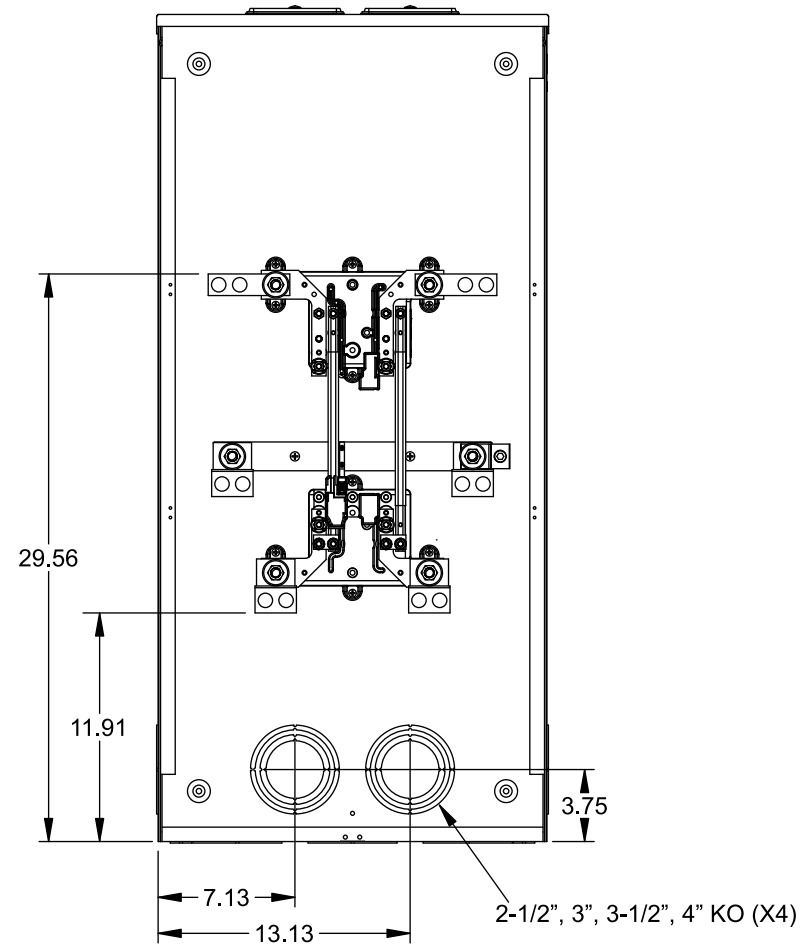

Catalog Number: 9817-9406

Features and Ratings

- Ringless Type Meter Socket
- 400A Continuous, 400A Max., 600V AC
- Outdoor Enclosure (NEMA Type 3R)
- Painted Steel Enclosure
- 2 or 3 Phase, Commercial/Industrial Socket
- Meter Socket Type K-5T
- For Overhead & Underground Service
- Two Large Hub Openings, HD Type Cover Plates Installed

(2) TYPE HD (LARGE) HUB OPENINGS COVER PLATES INSTALLED

VIEW SHOWN WITH COVER REMOVED

Accessories

CONDUIT HUBS (HD Type)		CAT No.	DESCRIPTION
TRADE SIZE	CATALOG No.		
3 INCH	EC56856 or H56856-2	H69685-1	Bypass Isolated Neutral Kit
3-1/2 INCH	EC56857 or H56857-2	H69546-1	Hex Magnet Socket Kit
4 INCH	EC56858 or H56858-2	H69232-1	Insulated T-Handle Kit
Hub Cover Plate	EC56933 or H56933S	H65050	K-base Insulator Kit
		H63864	K-base Ground Kit

Connectors, Wire Sizes and Torques

CONNECTOR	PART No.	HEX DRIVE	WIRE SIZE	TORQUE
LINE	56427-M*	1/2"	(2)#2 - 500 kcmil	375 IN-LBS.
LOAD	56732-M*	1/2"	(2)#4 - 500 kcmil	375 IN-LBS.
GROUND	56734*	5/16"	#6 - 250 kcmil	275 IN-LBS.

*Factory installed

© 2015 Copyright Siemens Industry, Inc.

TALON
Meter Socket

Description: **400A Cont, 4 Terminal, K-5T, 600V AC, Painted Steel Enclosure**

JEL 12/1/15 DO NOT SCALE DRAWING Dwg No: **9817-9406**