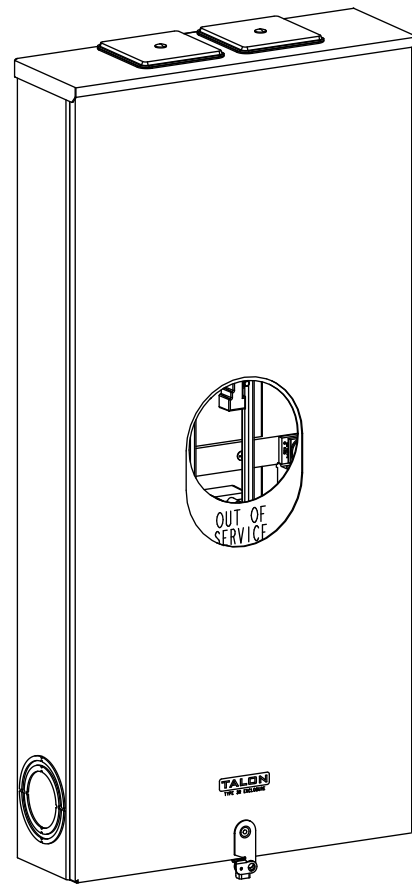

**Catalog Number: 9817-9405**

**Features and Ratings**

- Ringless Type Meter Socket
- 400A Continuous, 400A Max., 600V AC
- Outdoor Enclosure (NEMA Type 3R)
- Painted G90 Steel Enclosure
- 2 or 3 Phase, Commercial/Industrial Socket
- Meter Socket Type K-5T
- For Overhead & Underground Service
- Two Large Hub Openings, Cover Plates Installed

(2) TYPE HD (LARGE) HUB OPENINGS  
COVER PLATES INSTALLED

**Accessories**

CONDUIT HUBS (HD Type)		CAT No.	DESCRIPTION
TRADE SIZE	CATALOG No.		
3 INCH	EC56856 or H56856-2	H69623	Bypass
3-1/2 INCH	EC56857 or H56857-2	H69685-1	Isolated Neutral Kit
4 INCH	EC56858 or H56858-2	H69546-1	Hex Magnet Socket Kit
		H69232-1	Insulated T-Handle Kit
		H65050	K-base Insulator Kit
		H63864	K-base Ground Kit
Hub Cover Plate	EC56933 or H56933S		

**Connectors, Wire Sizes and Torques**

CONNECTOR	PART No.	HEX DRIVE	WIRE SIZE	TORQUE
LINE/LOAD	58853	5/16"	(2)#6 - 350 kcmil	275 IN-LBS.
LINE/LOAD/NEUT	56732*	5/16"	(2)#6 - 350 kcmil	275 IN-LBS.
LINE/LOAD/NEUT	56732-M	3/8"	(2)#4 - 500 kcmil	375 IN-LBS.
GROUND	56734	5/16"	#6 - 250 kcmil	275 IN-LBS.

\*Factory Installed

VIEW SHOWN WITH COVER REMOVED

© 2015 Copyright Siemens Industry, Inc.

**TALON**

**Meter Socket**

Description: **400A Cont, 4 Terminal, K-5T, 600V AC, Painted Steel Enclosure**

JEL 12/1/15 DO NOT SCALE DRAWING Dwg No: **9817-9405**