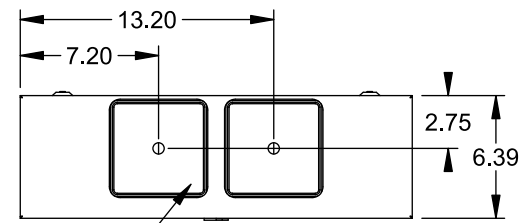

**Catalog Number: 9817-9405**

**Features and Ratings**

- Ringless Type Meter Socket
- 400A Continuous, 400A Max., 600V AC
- Outdoor Enclosure (NEMA Type 3R)
- Painted G90 Steel Enclosure
- 2 or 3 Phase, Commercial/Industrial Socket
- Meter Socket Type K-5T
- For Overhead & Underground Service
- Two Large Hub Openings, Cover Plates Installed

(2) TYPE HD (LARGE) HUB OPENINGS  
COVER PLATES INSTALLED

**Accessories**

CONDUIT HUBS (HD Type)		CAT No.	DESCRIPTION
TRADE SIZE	CATALOG No.		
3 INCH	EC56856 or H56856-2	H69623	Bypass
3-1/2 INCH	EC56857 or H56857-2	H69685-1	Isolated Neutral Kit
4 INCH	EC56858 or H56858-2	H69546-1	Hex Magnet Socket Kit
		H69232-1	Insulated T-Handle Kit
		H65050	K-base Insulator Kit
		H63864	K-base Ground Kit
Hub Cover Plate	EC56933 or H56933S		

**Connectors, Wire Sizes and Torques**

CONNECTOR	PART No.	HEX DRIVE	WIRE SIZE	TORQUE
LINE/LOAD	58853	5/16"	(2)#6 - 350 kcmil	275 IN-LBS.
LINE/LOAD/NEUT	56732*	5/16"	(2)#6 - 350 kcmil	275 IN-LBS.
LINE/LOAD/NEUT	56732-M	3/8"	(2)#4 - 500 kcmil	375 IN-LBS.
GROUND	56734	5/16"	#6 - 250 kcmil	275 IN-LBS.

\*Factory Installed

VIEW SHOWN WITH COVER REMOVED

© 2015 Copyright Siemens Industry, Inc.

**TALON**

**Meter Socket**

Description: **400A Cont, 4 Terminal, K-5T, 600V AC, Painted Steel Enclosure**

JEL 12/1/15 DO NOT SCALE DRAWING Dwg No: **9817-9405**