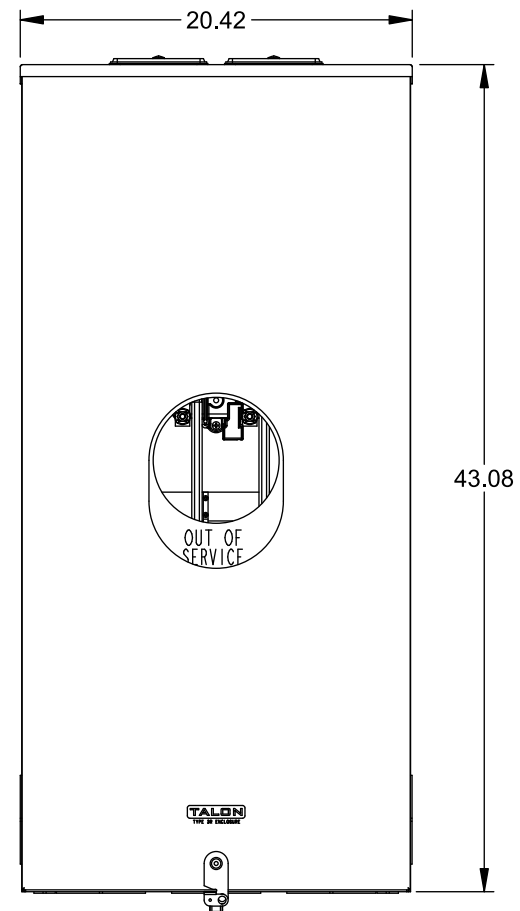

**Catalog Number: 9817-9405**

**Features and Ratings**

- Ringless Type Meter Socket
- 400A Continuous, 400A Max., 600V AC
- Outdoor Enclosure (NEMA Type 3R)
- Painted G90 Steel Enclosure
- 2 or 3 Phase, Commercial/Industrial Socket
- Meter Socket Type K-5T
- For Overhead & Underground Service
- Two Large Hub Openings, Cover Plates Installed

(2) TYPE HD (LARGE) HUB OPENINGS  
COVER PLATES INSTALLED

**Accessories**

CONDUIT HUBS (HD Type)		CAT No.	DESCRIPTION
TRADE SIZE	CATALOG No.		
3 INCH	EC56856 or H56856-2	H69623	Bypass
3-1/2 INCH	EC56857 or H56857-2	H69685-1	Isolated Neutral Kit
4 INCH	EC56858 or H56858-2	H69546-1	Hex Magnet Socket Kit
		H69232-1	Insulated T-Handle Kit
		H65050	K-base Insulator Kit
		H63864	K-base Ground Kit
Hub Cover Plate	EC56933 or H56933S		

**Connectors, Wire Sizes and Torques**

CONNECTOR	PART No.	HEX DRIVE	WIRE SIZE	TORQUE
LINE/LOAD	58853	5/16"	(2)#6 - 350 kcmil	275 IN-LBS.
LINE/LOAD/NEUT	56732*	5/16"	(2)#6 - 350 kcmil	275 IN-LBS.
LINE/LOAD/NEUT	56732-M	3/8"	(2)#4 - 500 kcmil	375 IN-LBS.
GROUND	56734	5/16"	#6 - 250 kcmil	275 IN-LBS.

\*Factory Installed

VIEW SHOWN WITH COVER REMOVED

© 2015 Copyright Siemens Industry, Inc.

**TALON**

**Meter Socket**

Description: **400A Cont, 4 Terminal, K-5T, 600V AC, Painted Steel Enclosure**

JEL 12/1/15 DO NOT SCALE DRAWING Dwg No: **9817-9405**