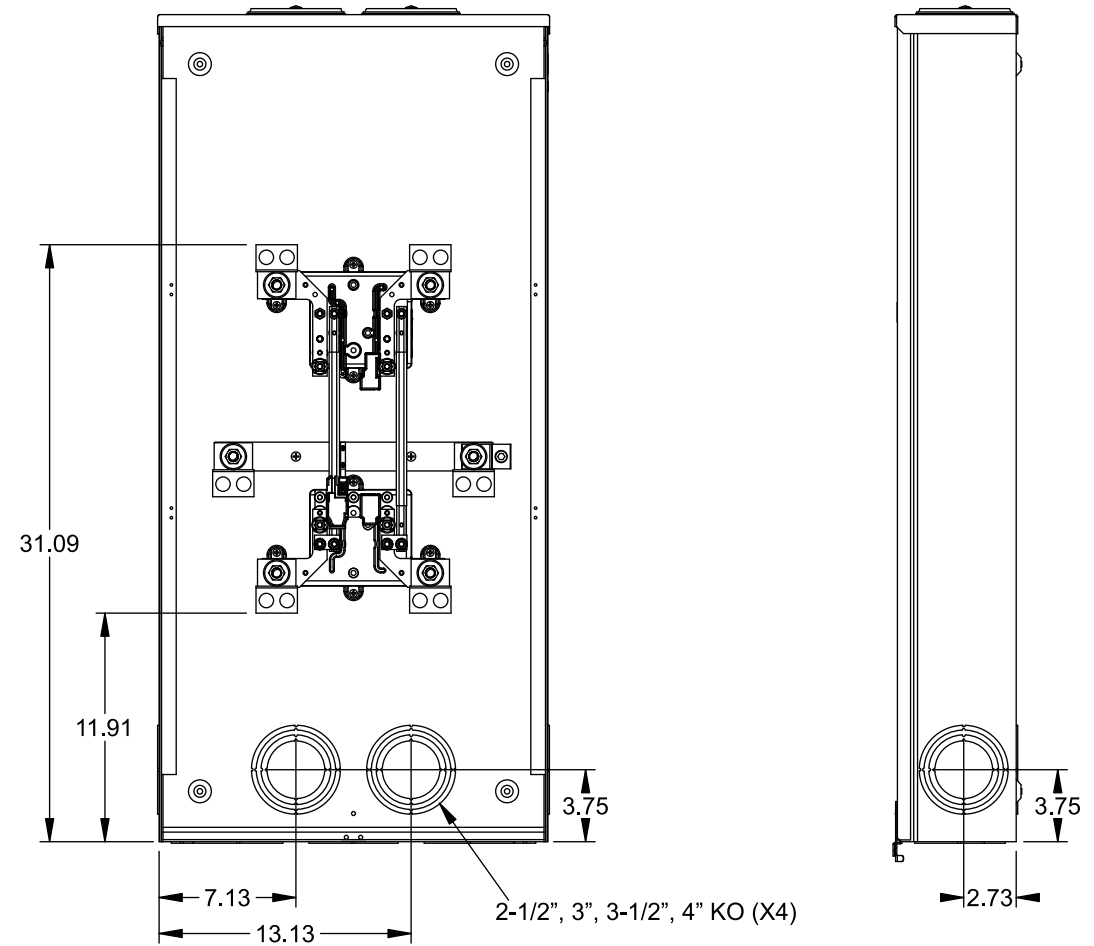

**Catalog Number: 9817-9405**

**Features and Ratings**

- Ringless Type Meter Socket
- 400A Continuous, 400A Max., 600V AC
- Outdoor Enclosure (NEMA Type 3R)
- Painted G90 Steel Enclosure
- 2 or 3 Phase, Commercial/Industrial Socket
- Meter Socket Type K-5T
- For Overhead & Underground Service
- Two Large Hub Openings, Cover Plates Installed

(2) TYPE HD (LARGE) HUB OPENINGS  
COVER PLATES INSTALLED

**Accessories**

CONDUIT HUBS (HD Type)		CAT No.	DESCRIPTION
TRADE SIZE	CATALOG No.		
3 INCH	EC56856 or H56856-2	H69623	Bypass
3-1/2 INCH	EC56857 or H56857-2	H69685-1	Isolated Neutral Kit
4 INCH	EC56858 or H56858-2	H69546-1	Hex Magnet Socket Kit
		H69232-1	Insulated T-Handle Kit
		H65050	K-base Insulator Kit
		H63864	K-base Ground Kit
Hub Cover Plate	EC56933 or H56933S		

**Connectors, Wire Sizes and Torques**

CONNECTOR	PART No.	HEX DRIVE	WIRE SIZE	TORQUE
LINE/LOAD	58853	5/16"	(2)#6 - 350 kcmil	275 IN-LBS.
LINE/LOAD/NEUT	56732*	5/16"	(2)#6 - 350 kcmil	275 IN-LBS.
LINE/LOAD/NEUT	56732-M	3/8"	(2)#4 - 500 kcmil	375 IN-LBS.
GROUND	56734	5/16"	#6 - 250 kcmil	275 IN-LBS.

\*Factory Installed

VIEW SHOWN WITH COVER REMOVED

© 2015 Copyright Siemens Industry, Inc.

**TALON**

**Meter Socket**

Description: **400A Cont, 4 Terminal, K-5T, 600V AC, Painted Steel Enclosure**

JEL 12/1/15 DO NOT SCALE DRAWING Dwg No: **9817-9405**