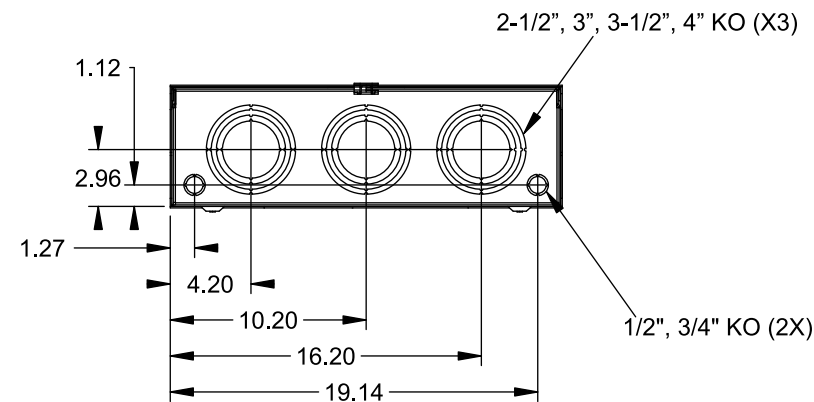

**Catalog Number: 9817-9405**

**Features and Ratings**

- Ringless Type Meter Socket
- 400A Continuous, 400A Max., 600V AC
- Outdoor Enclosure (NEMA Type 3R)
- Painted G90 Steel Enclosure
- 2 or 3 Phase, Commercial/Industrial Socket
- Meter Socket Type K-5T
- For Overhead & Underground Service
- Two Large Hub Openings, Cover Plates Installed

(2) TYPE HD (LARGE) HUB OPENINGS  
COVER PLATES INSTALLED

**Accessories**

CONDUIT HUBS (HD Type)		CAT No.	DESCRIPTION
TRADE SIZE	CATALOG No.		
3 INCH	EC56856 or H56856-2	H69623	Bypass
3-1/2 INCH	EC56857 or H56857-2	H69685-1	Isolated Neutral Kit
4 INCH	EC56858 or H56858-2	H69546-1	Hex Magnet Socket Kit
		H69232-1	Insulated T-Handle Kit
		H65050	K-base Insulator Kit
		H63864	K-base Ground Kit
Hub Cover Plate	EC56933 or H56933S		

**Connectors, Wire Sizes and Torques**

CONNECTOR	PART No.	HEX DRIVE	WIRE SIZE	TORQUE
LINE/LOAD	58853	5/16"	(2)#6 - 350 kcmil	275 IN-LBS.
LINE/LOAD/NEUT	56732*	5/16"	(2)#6 - 350 kcmil	275 IN-LBS.
LINE/LOAD/NEUT	56732-M	3/8"	(2)#4 - 500 kcmil	375 IN-LBS.
GROUND	56734	5/16"	#6 - 250 kcmil	275 IN-LBS.

\*Factory Installed

VIEW SHOWN WITH COVER REMOVED

© 2015 Copyright Siemens Industry, Inc.

**TALON**

**Meter Socket**

Description: **400A Cont, 4 Terminal, K-5T, 600V AC, Painted Steel Enclosure**

JEL 12/1/15 DO NOT SCALE DRAWING Dwg No: **9817-9405**