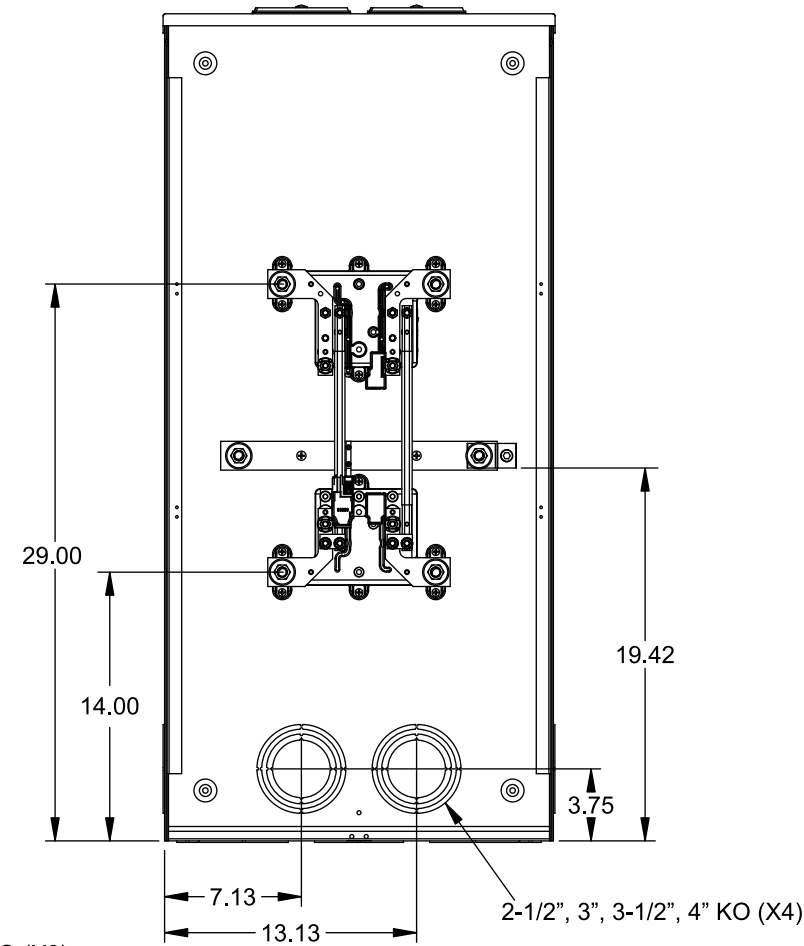

Catalog Number: 9817-9404

Features and Ratings

- Ringless Type Meter Socket
- 400A Continuous, 400A Max., 600V AC
- Outdoor Enclosure (NEMA Type 3R)
- Painted G90 Steel Enclosure
- 2 or 3 Phase, Commercial/Industrial Socket
- Meter Socket Type K-5T
- For Overhead & Underground Service
- Two Large Hub Openings, Cover Plates Installed

(2) TYPE HD (LARGE) HUB OPENINGS
COVER PLATES INSTALLED

Accessories

CONDUIT HUBS (HD Type)		CAT No.	DESCRIPTION
TRADE SIZE	CATALOG No.		
3 INCH	EC56856 or H56856-2	H69623	Bypass
3-1/2 INCH	EC56857 or H56857-2	H69685-1	Isolated Neutral Kit
4 INCH	EC56858 or H56858-2	H69546-1	Hex Magnet Socket Kit
		H69232-1	Insulated T-Handle Kit
		H65050	K-base Insulator Kit
		H63864	K-base Ground Kit
Hub Cover Plate	EC56933 or H56933S		

Connectors, Wire Sizes and Torques

CONNECTOR	PART No.	HEX DRIVE	WIRE SIZE	TORQUE
LINE/LOAD	58853	5/16"	(2)#6 - 350 kcmil	275 IN-LBS.
LINE/LOAD/NEUT	56732	5/16"	(2)#6 - 350 kcmil	275 IN-LBS.
LINE/LOAD/NEUT	56732-M	3/8"	(2)#4 - 500 kcmil	375 IN-LBS.
GROUND	56734	5/16"	#6 - 250 kcmil	275 IN-LBS.

VIEW SHOWN WITH COVER REMOVED

© 2015 Copyright Siemens Industry, Inc.

TALON
Meter Socket

Description: **400A Cont, 4 Terminal, K-5T, 600V AC, Painted Steel Enclosure**

JEL 12/1/15 DO NOT SCALE DRAWING Dwg No: **9817-9404**