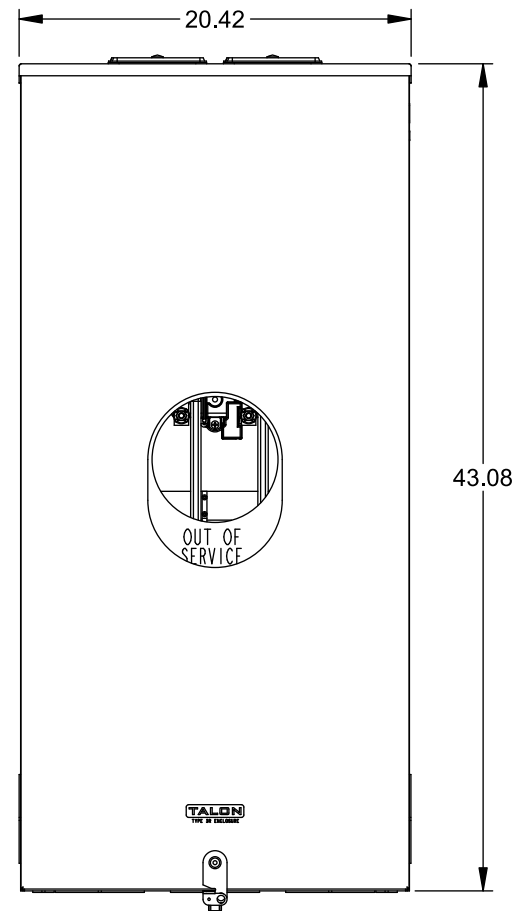

Catalog Number: 9817-9404

Features and Ratings

- Ringless Type Meter Socket
- 400A Continuous, 400A Max., 600V AC
- Outdoor Enclosure (NEMA Type 3R)
- Painted G90 Steel Enclosure
- 2 or 3 Phase, Commercial/Industrial Socket
- Meter Socket Type K-5T
- For Overhead & Underground Service
- Two Large Hub Openings, Cover Plates Installed

(2) TYPE HD (LARGE) HUB OPENINGS
COVER PLATES INSTALLED

Accessories

CONDUIT HUBS (HD Type)		CAT No.	DESCRIPTION
TRADE SIZE	CATALOG No.		
3 INCH	EC56856 or H56856-2	H69623	Bypass
3-1/2 INCH	EC56857 or H56857-2	H69685-1	Isolated Neutral Kit
4 INCH	EC56858 or H56858-2	H69546-1	Hex Magnet Socket Kit
		H69232-1	Insulated T-Handle Kit
		H65050	K-base Insulator Kit
		H63864	K-base Ground Kit
Hub Cover Plate	EC56933 or H56933S		

Connectors, Wire Sizes and Torques

CONNECTOR	PART No.	HEX DRIVE	WIRE SIZE	TORQUE
LINE/LOAD	58853	5/16"	(2)#6 - 350 kcmil	275 IN-LBS.
LINE/LOAD/NEUT	56732	5/16"	(2)#6 - 350 kcmil	275 IN-LBS.
LINE/LOAD/NEUT	56732-M	3/8"	(2)#4 - 500 kcmil	375 IN-LBS.
GROUND	56734	5/16"	#6 - 250 kcmil	275 IN-LBS.

VIEW SHOWN WITH COVER REMOVED

© 2015 Copyright Siemens Industry, Inc.

TALON
Meter Socket

Description: **400A Cont, 4 Terminal, K-5T, 600V AC, Painted Steel Enclosure**

JEL 12/1/15 DO NOT SCALE DRAWING Dwg No: **9817-9404**