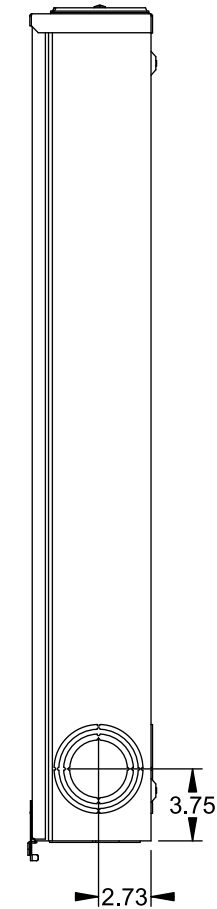

Catalog Number: 9817-9404

Features and Ratings

- Ringless Type Meter Socket
- 400A Continuous, 400A Max., 600V AC
- Outdoor Enclosure (NEMA Type 3R)
- Painted G90 Steel Enclosure
- 2 or 3 Phase, Commercial/Industrial Socket
- Meter Socket Type K-5T
- For Overhead & Underground Service
- Two Large Hub Openings, Cover Plates Installed

(2) TYPE HD (LARGE) HUB OPENINGS
COVER PLATES INSTALLED

Accessories

CONDUIT HUBS (HD Type)		CAT No.	DESCRIPTION
TRADE SIZE	CATALOG No.		
3 INCH	EC56856 or H56856-2	H69623	Bypass
3-1/2 INCH	EC56857 or H56857-2	H69685-1	Isolated Neutral Kit
4 INCH	EC56858 or H56858-2	H69546-1	Hex Magnet Socket Kit
		H69232-1	Insulated T-Handle Kit
		H65050	K-base Insulator Kit
		H63864	K-base Ground Kit
Hub Cover Plate	EC56933 or H56933S		

Connectors, Wire Sizes and Torques

CONNECTOR	PART No.	HEX DRIVE	WIRE SIZE	TORQUE
LINE/LOAD	58853	5/16"	(2)#6 - 350 kcmil	275 IN-LBS.
LINE/LOAD/NEUT	56732	5/16"	(2)#6 - 350 kcmil	275 IN-LBS.
LINE/LOAD/NEUT	56732-M	3/8"	(2)#4 - 500 kcmil	375 IN-LBS.
GROUND	56734	5/16"	#6 - 250 kcmil	275 IN-LBS.

VIEW SHOWN WITH COVER REMOVED

© 2015 Copyright Siemens Industry, Inc.

TALON
Meter Socket

Description: **400A Cont, 4 Terminal, K-5T, 600V AC, Painted Steel Enclosure**

JEL 12/1/15 DO NOT SCALE DRAWING Dwg No: **9817-9404**