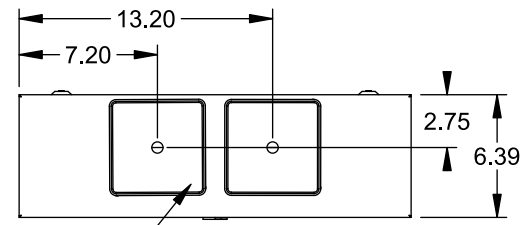

Catalog Number: 9817-9404

Features and Ratings

- Ringless Type Meter Socket
- 400A Continuous, 400A Max., 600V AC
- Outdoor Enclosure (NEMA Type 3R)
- Painted G90 Steel Enclosure
- 2 or 3 Phase, Commercial/Industrial Socket
- Meter Socket Type K-5T
- For Overhead & Underground Service
- Two Large Hub Openings, Cover Plates Installed

(2) TYPE HD (LARGE) HUB OPENINGS
COVER PLATES INSTALLED

Accessories

CONDUIT HUBS (HD Type)		CAT No.	DESCRIPTION
TRADE SIZE	CATALOG No.		
3 INCH	EC56856 or H56856-2	H69623	Bypass
3-1/2 INCH	EC56857 or H56857-2	H69685-1	Isolated Neutral Kit
4 INCH	EC56858 or H56858-2	H69546-1	Hex Magnet Socket Kit
		H69232-1	Insulated T-Handle Kit
		H65050	K-base Insulator Kit
		H63864	K-base Ground Kit
Hub Cover Plate	EC56933 or H56933S		

Connectors, Wire Sizes and Torques

CONNECTOR	PART No.	HEX DRIVE	WIRE SIZE	TORQUE
LINE/LOAD	58853	5/16"	(2)#6 - 350 kcmil	275 IN-LBS.
LINE/LOAD/NEUT	56732	5/16"	(2)#6 - 350 kcmil	275 IN-LBS.
LINE/LOAD/NEUT	56732-M	3/8"	(2)#4 - 500 kcmil	375 IN-LBS.
GROUND	56734	5/16"	#6 - 250 kcmil	275 IN-LBS.

VIEW SHOWN WITH COVER REMOVED

© 2015 Copyright Siemens Industry, Inc.

TALON
Meter Socket

Description: **400A Cont, 4 Terminal, K-5T, 600V AC, Painted Steel Enclosure**

JEL 12/1/15 DO NOT SCALE DRAWING Dwg No: **9817-9404**