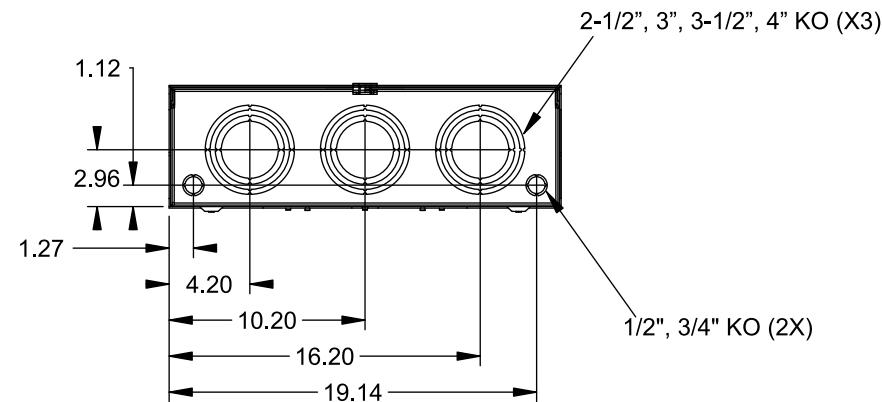

Catalog Number: 9817-9404

Features and Ratings

- Ringless Type Meter Socket
- 400A Continuous, 400A Max., 600V AC
- Outdoor Enclosure (NEMA Type 3R)
- Painted G90 Steel Enclosure
- 2 or 3 Phase, Commercial/Industrial Socket
- Meter Socket Type K-5T
- For Overhead & Underground Service
- Two Large Hub Openings, Cover Plates Installed

(2) TYPE HD (LARGE) HUB OPENINGS
COVER PLATES INSTALLED

Accessories

CONDUIT HUBS (HD Type)		CAT No.	DESCRIPTION
TRADE SIZE	CATALOG No.		
3 INCH	EC56856 or H56856-2	H69623	Bypass
3-1/2 INCH	EC56857 or H56857-2	H69685-1	Isolated Neutral Kit
4 INCH	EC56858 or H56858-2	H69546-1	Hex Magnet Socket Kit
		H69232-1	Insulated T-Handle Kit
		H65050	K-base Insulator Kit
		H63864	K-base Ground Kit
Hub Cover Plate	EC56933 or H56933S		

Connectors, Wire Sizes and Torques

CONNECTOR	PART No.	HEX DRIVE	WIRE SIZE	TORQUE
LINE/LOAD	58853	5/16"	(2)#6 - 350 kcmil	275 IN-LBS.
LINE/LOAD/NEUT	56732	5/16"	(2)#6 - 350 kcmil	275 IN-LBS.
LINE/LOAD/NEUT	56732-M	3/8"	(2)#4 - 500 kcmil	375 IN-LBS.
GROUND	56734	5/16"	#6 - 250 kcmil	275 IN-LBS.

VIEW SHOWN WITH COVER REMOVED

© 2015 Copyright Siemens Industry, Inc.

TALON
Meter Socket

Description: **400A Cont, 4 Terminal, K-5T, 600V AC, Painted Steel Enclosure**

JEL 12/1/15 DO NOT SCALE DRAWING Dwg No: **9817-9404**