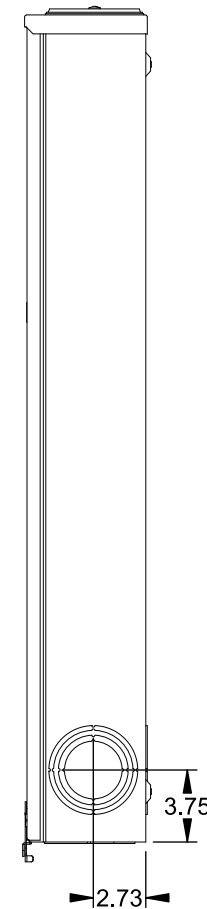

Catalog Number: 9817-8534

Features and Ratings

- Ringless Type Meter Socket
- 400A Continuous, 400A Max., 600V AC
- Outdoor Enclosure (NEMA Type 3R)
- Painted G90 Steel Enclosure
- 3 Phase, Commercial/Industrial Socket
- Meter Socket Type K-7T
- For Overhead & Underground Service
- Large Hub Opening, HD Type Cover Plate Installed
- 7/8" Barrel Lock Provision w/Bracket

TYPE HD (LARGE) HUB OPENING COVER PLATE INSTALLED

VIEW SHOWN WITH COVER REMOVED

Accessories

CONDUIT HUBS (HD Type)	
TRADE SIZE	CATALOG No.
3 INCH	EC56856 or H56856-2
3-1/2 INCH	EC56857 or H56857-2
4 INCH	EC56858 or H56858-2
Hub Cover Plate	EC56933 or H56933S

CONNECTOR	PART No.	HEX DRIVE	WIRE SIZE	TORQUE
LINE	56476	1/2"	3/0 - 800 kcmil	500 IN.-LBS.
LINE	56732	5/16"	(3)#6 - 250 kcmil	275 IN.-LBS.
LOAD/NEUTRAL	56732	5/16"	(2)#4 - 350 kcmil	275 IN.-LBS.
LINE/LOAD/NEUT	68752-1	5/16"	(3)#6 - 350 kcmil	275 IN.-LBS.
GROUND	56734	5/16"	#6 - 250 kcmil	275 IN.-LBS.

© 2016 Copyright Siemens Industry, Inc.

TALON

Meter Socket

Description: **400A Cont, 4 Terminal, K-7T, 600V AC, Painted Steel Enclosure**

JEL 2/1/16 DO NOT SCALE DRAWING Dwg No: **9817-8534**