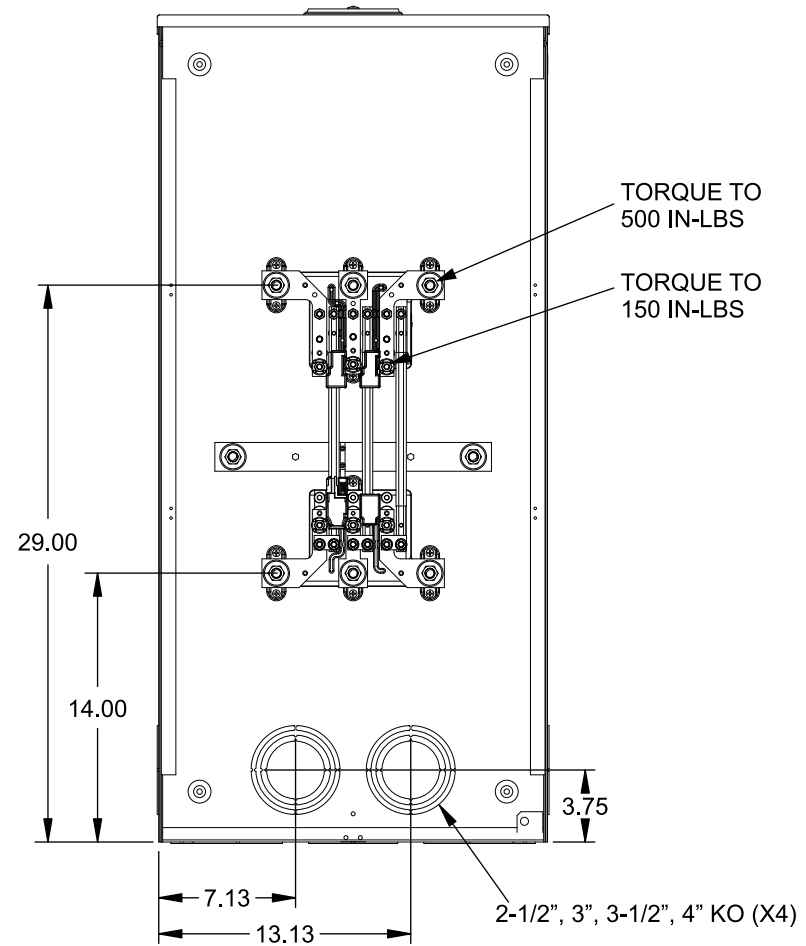

Catalog Number: 9817-8534

Features and Ratings

- Ringless Type Meter Socket
- 400A Continuous, 400A Max., 600V AC
- Outdoor Enclosure (NEMA Type 3R)
- Painted G90 Steel Enclosure
- 3 Phase, Commercial/Industrial Socket
- Meter Socket Type K-7T
- For Overhead & Underground Service
- Large Hub Opening, HD Type Cover Plate Installed
- 7/8" Barrel Lock Provision w/Bracket

TYPE HD (LARGE) HUB OPENING COVER PLATE INSTALLED

VIEW SHOWN WITH COVER REMOVED

Accessories

CONDUIT HUBS (HD Type)	
TRADE SIZE	CATALOG No.
3 INCH	EC56856 or H56856-2
3-1/2 INCH	EC56857 or H56857-2
4 INCH	EC56858 or H56858-2
Hub Cover Plate	EC56933 or H56933S

CONNECTOR	PART No.	HEX DRIVE	WIRE SIZE	TORQUE
LINE	56476	1/2"	3/0 - 800 kcmil	500 IN.-LBS.
LINE	56732	5/16"	(3)#6 - 250 kcmil	275 IN.-LBS.
LOAD/NEUTRAL	56732	5/16"	(2)#4 - 350 kcmil	275 IN.-LBS.
LINE/LOAD/NEUT	68752-1	5/16"	(3)#6 - 350 kcmil	275 IN.-LBS.
GROUND	56734	5/16"	#6 - 250 kcmil	275 IN.-LBS.

© 2016 Copyright Siemens Industry, Inc.

TALON

Meter Socket

Description: **400A Cont, 4 Terminal, K-7T, 600V AC, Painted Steel Enclosure**

JEL 2/1/16 DO NOT SCALE DRAWING Dwg No: **9817-8534**