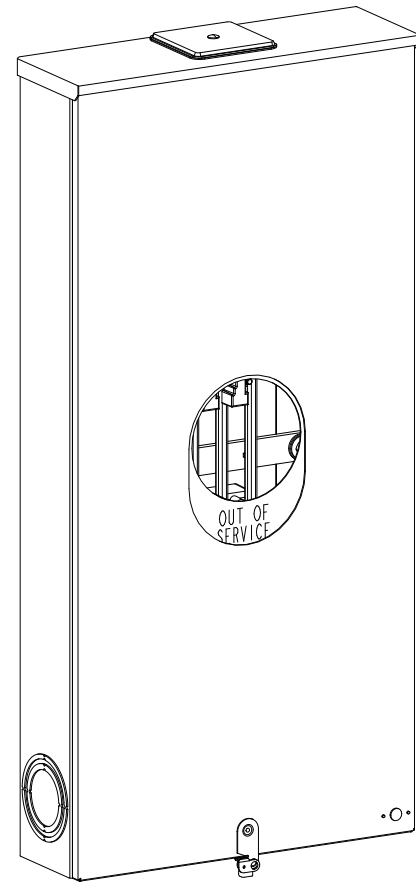

Catalog Number: 9817-8534

Features and Ratings

- Ringless Type Meter Socket
- 400A Continuous, 400A Max., 600V AC
- Outdoor Enclosure (NEMA Type 3R)
- Painted G90 Steel Enclosure
- 3 Phase, Commercial/Industrial Socket
- Meter Socket Type K-7T
- For Overhead & Underground Service
- Large Hub Opening, HD Type Cover Plate Installed
- 7/8" Barrel Lock Provision w/Bracket

TYPE HD (LARGE) HUB OPENING COVER PLATE INSTALLED

VIEW SHOWN WITH COVER REMOVED

Accessories

CONDUIT HUBS (HD Type)	
TRADE SIZE	CATALOG No.
3 INCH	EC56856 or H56856-2
3-1/2 INCH	EC56857 or H56857-2
4 INCH	EC56858 or H56858-2
Hub Cover Plate	EC56933 or H56933S

CONNECTOR	PART No.	HEX DRIVE	WIRE SIZE	TORQUE
LINE	56476	1/2"	3/0 - 800 kcmil	500 IN.-LBS.
LINE	56732	5/16"	(3)#6 - 250 kcmil	275 IN.-LBS.
LOAD/NEUTRAL	56732	5/16"	(2)#4 - 350 kcmil	275 IN.-LBS.
LINE/LOAD/NEUT	68752-1	5/16"	(3)#6 - 350 kcmil	275 IN.-LBS.
GROUND	56734	5/16"	#6 - 250 kcmil	275 IN.-LBS.

© 2016 Copyright Siemens Industry, Inc.

TALON

Meter Socket

Description: **400A Cont, 4 Terminal, K-7T, 600V AC, Painted Steel Enclosure**

JEL 2/1/16 DO NOT SCALE DRAWING Dwg No: **9817-8534**