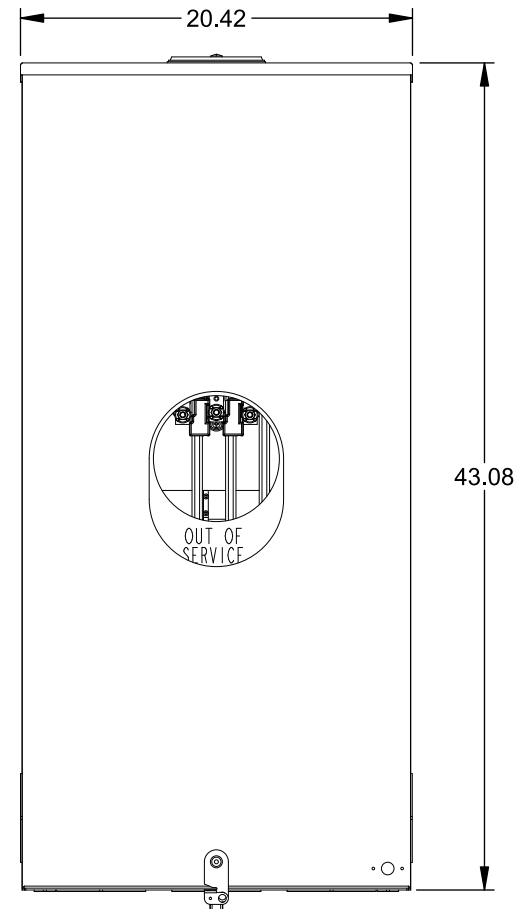

Catalog Number: 9817-8534

Features and Ratings

- Ringless Type Meter Socket
- 400A Continuous, 400A Max., 600V AC
- Outdoor Enclosure (NEMA Type 3R)
- Painted G90 Steel Enclosure
- 3 Phase, Commercial/Industrial Socket
- Meter Socket Type K-7T
- For Overhead & Underground Service
- Large Hub Opening, HD Type Cover Plate Installed
- 7/8" Barrel Lock Provision w/Bracket

TYPE HD (LARGE) HUB OPENING COVER PLATE INSTALLED

VIEW SHOWN WITH COVER REMOVED

Accessories

CONDUIT HUBS (HD Type)	
TRADE SIZE	CATALOG No.
3 INCH	EC56856 or H56856-2
3-1/2 INCH	EC56857 or H56857-2
4 INCH	EC56858 or H56858-2
Hub Cover Plate	EC56933 or H56933S

CONNECTOR	PART No.	HEX DRIVE	WIRE SIZE	TORQUE
LINE	56476	1/2"	3/0 - 800 kcmil	500 IN.-LBS.
LINE	56732	5/16"	(3)#6 - 250 kcmil	275 IN.-LBS.
LOAD/NEUTRAL	56732	5/16"	(2)#4 - 350 kcmil	275 IN.-LBS.
LINE/LOAD/NEUT	68752-1	5/16"	(3)#6 - 350 kcmil	275 IN.-LBS.
GROUND	56734	5/16"	#6 - 250 kcmil	275 IN.-LBS.

© 2016 Copyright Siemens Industry, Inc.

TALON

Meter Socket

Description: **400A Cont, 4 Terminal, K-7T, 600V AC, Painted Steel Enclosure**

JEL 2/1/16 DO NOT SCALE DRAWING Dwg No: **9817-8534**