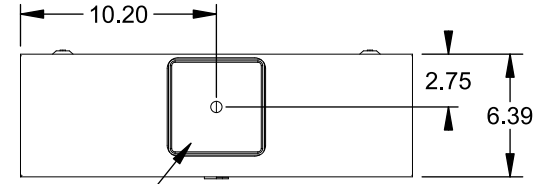

Catalog Number: 9817-8534

Features and Ratings

- Ringless Type Meter Socket
- 400A Continuous, 400A Max., 600V AC
- Outdoor Enclosure (NEMA Type 3R)
- Painted G90 Steel Enclosure
- 3 Phase, Commercial/Industrial Socket
- Meter Socket Type K-7T
- For Overhead & Underground Service
- Large Hub Opening, HD Type Cover Plate Installed
- 7/8" Barrel Lock Provision w/Bracket

TYPE HD (LARGE) HUB OPENING COVER PLATE INSTALLED

VIEW SHOWN WITH COVER REMOVED

Accessories

CONDUIT HUBS (HD Type)	
TRADE SIZE	CATALOG No.
3 INCH	EC56856 or H56856-2
3-1/2 INCH	EC56857 or H56857-2
4 INCH	EC56858 or H56858-2
Hub Cover Plate	EC56933 or H56933S

CONNECTOR	PART No.	HEX DRIVE	WIRE SIZE	TORQUE
LINE	56476	1/2"	3/0 - 800 kcmil	500 IN.-LBS.
LINE	56732	5/16"	(3)#6 - 250 kcmil	275 IN.-LBS.
LOAD/NEUTRAL	56732	5/16"	(2)#4 - 350 kcmil	275 IN.-LBS.
LINE/LOAD/NEUT	68752-1	5/16"	(3)#6 - 350 kcmil	275 IN.-LBS.
GROUND	56734	5/16"	#6 - 250 kcmil	275 IN.-LBS.