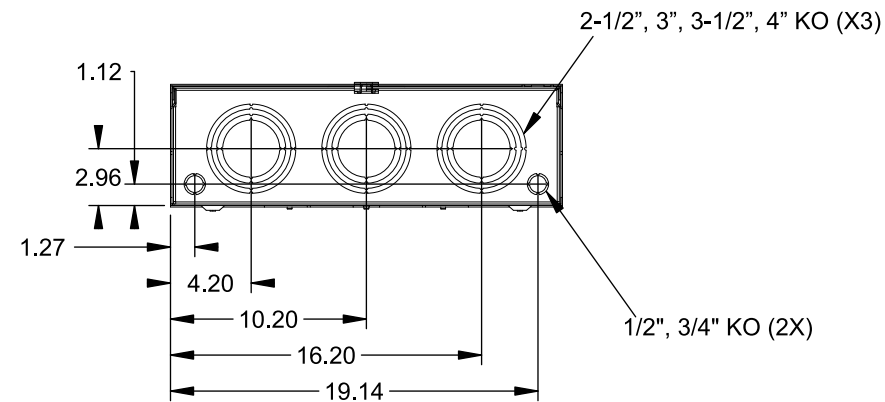

Catalog Number: 9817-8534

Features and Ratings

- Ringless Type Meter Socket
- 400A Continuous, 400A Max., 600V AC
- Outdoor Enclosure (NEMA Type 3R)
- Painted G90 Steel Enclosure
- 3 Phase, Commercial/Industrial Socket
- Meter Socket Type K-7T
- For Overhead & Underground Service
- Large Hub Opening, HD Type Cover Plate Installed
- 7/8" Barrel Lock Provision w/Bracket

TYPE HD (LARGE) HUB OPENING COVER PLATE INSTALLED

VIEW SHOWN WITH COVER REMOVED

Accessories

CONDUIT HUBS (HD Type)	
TRADE SIZE	CATALOG No.
3 INCH	EC56856 or H56856-2
3-1/2 INCH	EC56857 or H56857-2
4 INCH	EC56858 or H56858-2
Hub Cover Plate	EC56933 or H56933S

CONNECTOR	PART No.	HEX DRIVE	WIRE SIZE	TORQUE
LINE	56476	1/2"	3/0 - 800 kcmil	500 IN.-LBS.
LINE	56732	5/16"	(3)#6 - 250 kcmil	275 IN.-LBS.
LOAD/NEUTRAL	56732	5/16"	(2)#4 - 350 kcmil	275 IN.-LBS.
LINE/LOAD/NEUT	68752-1	5/16"	(3)#6 - 350 kcmil	275 IN.-LBS.
GROUND	56734	5/16"	#6 - 250 kcmil	275 IN.-LBS.

© 2016 Copyright Siemens Industry, Inc.

TALON

Meter Socket

Description: **400A Cont, 4 Terminal, K-7T, 600V AC, Painted Steel Enclosure**

JEL 2/1/16 DO NOT SCALE DRAWING Dwg No: **9817-8534**