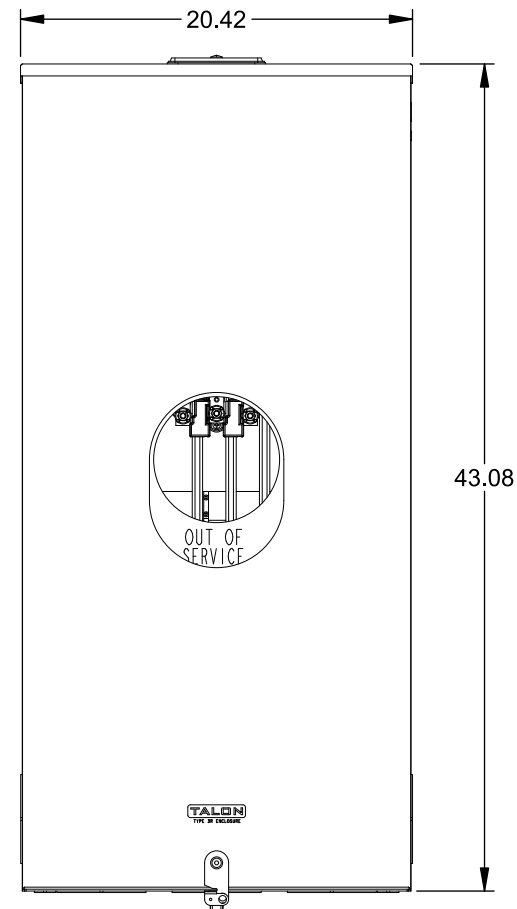

Catalog Number: 9817-8532

Features and Ratings

- Ringless Type Meter Socket
- 400A Continuous, 400A Max., 600V AC
- Outdoor Enclosure (NEMA Type 3R)
- Painted G90 Steel Enclosure
- 3 Phase, Commercial/Industrial Socket
- Meter Socket Type K-7T
- For Overhead & Underground Service
- Large Hub Opening, HD Type Cover Plate Installed

TYPE HD (LARGE) HUB OPENING COVER PLATE INSTALLED

Accessories

CONDUIT HUBS (HD Type)	
TRADE SIZE	CATALOG No.
3 INCH	EC56856 or H56856-2
3-1/2 INCH	EC56857 or H56857-2
4 INCH	EC56858 or H56858-2
Hub Cover Plate	EC56933 or H56933S

CONNECTOR	PART No.	HEX DRIVE	WIRE SIZE	TORQUE
LINE	56476	1/2"	3/0 - 800 kcmil	500 IN.-LBS.
LINE/LOAD/NEUT	68752-1	5/16"	(3)#6 - 250 kcmil	275 IN.-LBS.
LINE/LOAD	56732	5/16"	(2)#4 - 350 kcmil	275 IN.-LBS.
NEUTRAL	56732	5/16"	(2)#4 - 350 kcmil	275 IN.-LBS.
GROUND*	56734	5/16"	#6 - 250 kcmil	275 IN.-LBS.

*Factory Installed

VIEW SHOWN WITH COVER REMOVED

© 2016 Copyright Siemens Industry, Inc.

TALON

Meter Socket

Description: **400A Cont, 4 Terminal, K-7T, 600V AC, Painted Steel Enclosure**

JEL 2/1/16 | DO NOT SCALE DRAWING | Dwg No: **9817-8532**