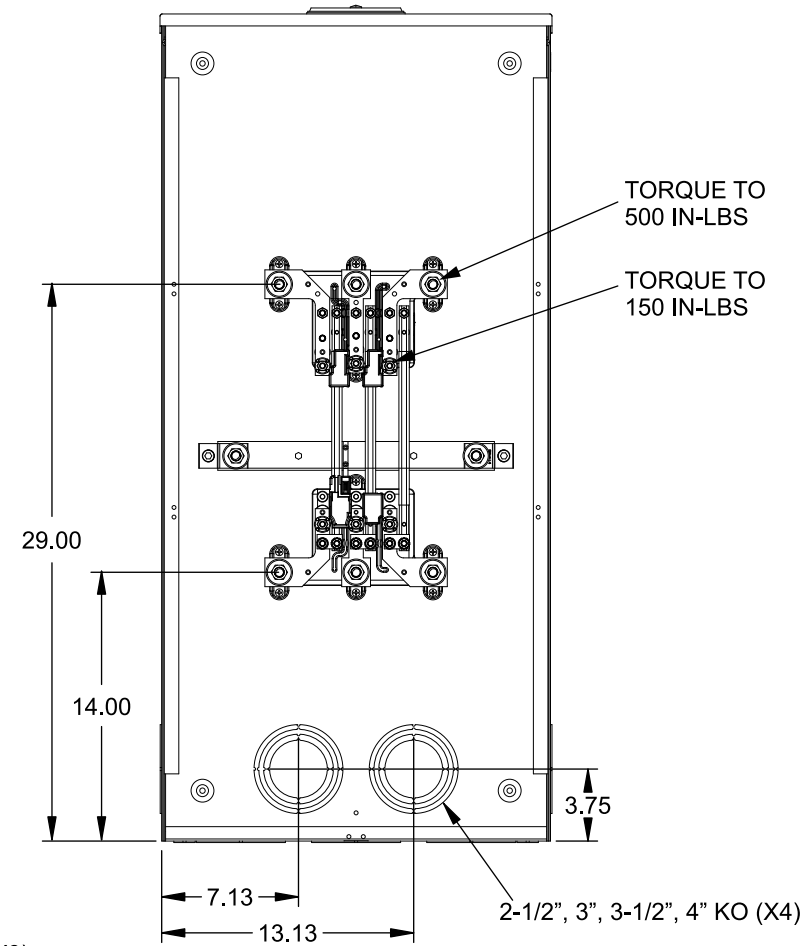

Catalog Number: 9817-8532

Features and Ratings

- Ringless Type Meter Socket
- 400A Continuous, 400A Max., 600V AC
- Outdoor Enclosure (NEMA Type 3R)
- Painted G90 Steel Enclosure
- 3 Phase, Commercial/Industrial Socket
- Meter Socket Type K-7T
- For Overhead & Underground Service
- Large Hub Opening, HD Type Cover Plate Installed

TYPE HD (LARGE) HUB OPENING COVER PLATE INSTALLED

Accessories

CONDUIT HUBS (HD Type)	
TRADE SIZE	CATALOG No.
3 INCH	EC56856 or H56856-2
3-1/2 INCH	EC56857 or H56857-2
4 INCH	EC56858 or H56858-2
Hub Cover Plate	EC56933 or H56933S

CONNECTOR	PART No.	HEX DRIVE	WIRE SIZE	TORQUE
LINE	56476	1/2"	3/0 - 800 kcmil	500 IN.-LBS.
LINE/LOAD/NEUT	68752-1	5/16"	(3)#6 - 250 kcmil	275 IN.-LBS.
LINE/LOAD	56732	5/16"	(2)#4 - 350 kcmil	275 IN.-LBS.
NEUTRAL	56732	5/16"	(2)#4 - 350 kcmil	275 IN.-LBS.
GROUND*	56734	5/16"	#6 - 250 kcmil	275 IN.-LBS.

*Factory Installed

VIEW SHOWN WITH COVER REMOVED

© 2016 Copyright Siemens Industry, Inc.

TALON

Meter Socket

Description: **400A Cont, 4 Terminal, K-7T, 600V AC, Painted Steel Enclosure**

JEL 2/1/16 | DO NOT SCALE DRAWING | Dwg No: **9817-8532**