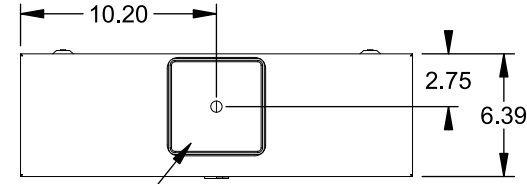

Catalog Number: 9817-8532

Features and Ratings

- Ringless Type Meter Socket
- 400A Continuous, 400A Max., 600V AC
- Outdoor Enclosure (NEMA Type 3R)
- Painted G90 Steel Enclosure
- 3 Phase, Commercial/Industrial Socket
- Meter Socket Type K-7T
- For Overhead & Underground Service
- Large Hub Opening, HD Type Cover Plate Installed

TYPE HD (LARGE) HUB OPENING COVER PLATE INSTALLED

Accessories

CONDUIT HUBS (HD Type)	
TRADE SIZE	CATALOG No.
3 INCH	EC56856 or H56856-2
3-1/2 INCH	EC56857 or H56857-2
4 INCH	EC56858 or H56858-2
Hub Cover Plate	EC56933 or H56933S

CONNECTOR	PART No.	HEX DRIVE	WIRE SIZE	TORQUE
LINE	56476	1/2"	3/0 - 800 kcmil	500 IN.-LBS.
LINE/LOAD/NEUT	68752-1	5/16"	(3)#6 - 250 kcmil	275 IN.-LBS.
LINE/LOAD	56732	5/16"	(2)#4 - 350 kcmil	275 IN.-LBS.
NEUTRAL	56732	5/16"	(2)#4 - 350 kcmil	275 IN.-LBS.
GROUND*	56734	5/16"	#6 - 250 kcmil	275 IN.-LBS.

*Factory Installed

VIEW SHOWN WITH COVER REMOVED

© 2016 Copyright Siemens Industry, Inc.

TALON

Meter Socket

Description: **400A Cont, 4 Terminal, K-7T, 600V AC, Painted Steel Enclosure**

JEL 2/1/16 | DO NOT SCALE DRAWING | Dwg No: **9817-8532**