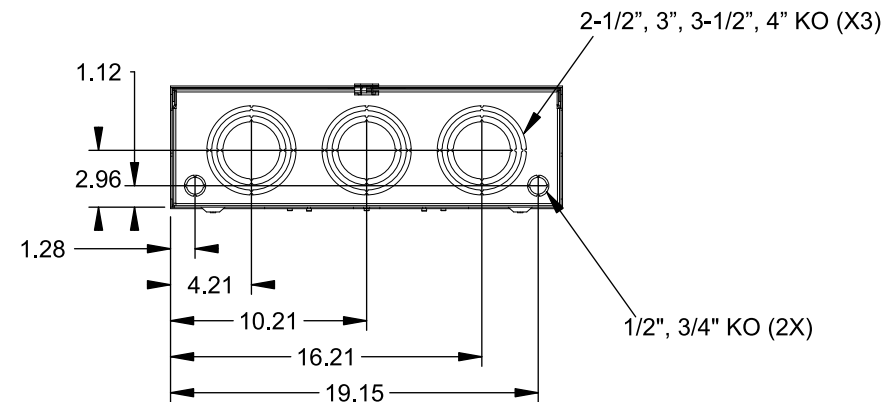

Catalog Number: 9817-8532

Features and Ratings

- Ringless Type Meter Socket
- 400A Continuous, 400A Max., 600V AC
- Outdoor Enclosure (NEMA Type 3R)
- Painted G90 Steel Enclosure
- 3 Phase, Commercial/Industrial Socket
- Meter Socket Type K-7T
- For Overhead & Underground Service
- Large Hub Opening, HD Type Cover Plate Installed

TYPE HD (LARGE) HUB OPENING COVER PLATE INSTALLED

Accessories

CONDUIT HUBS (HD Type)	
TRADE SIZE	CATALOG No.
3 INCH	EC56856 or H56856-2
3-1/2 INCH	EC56857 or H56857-2
4 INCH	EC56858 or H56858-2
Hub Cover Plate	EC56933 or H56933S

CONNECTOR	PART No.	HEX DRIVE	WIRE SIZE	TORQUE
LINE	56476	1/2"	3/0 - 800 kcmil	500 IN.-LBS.
LINE/LOAD/NEUT	68752-1	5/16"	(3)#6 - 250 kcmil	275 IN.-LBS.
LINE/LOAD	56732	5/16"	(2)#4 - 350 kcmil	275 IN.-LBS.
NEUTRAL	56732	5/16"	(2)#4 - 350 kcmil	275 IN.-LBS.
GROUND*	56734	5/16"	#6 - 250 kcmil	275 IN.-LBS.

*Factory Installed

VIEW SHOWN WITH COVER REMOVED

© 2016 Copyright Siemens Industry, Inc.

TALON

Meter Socket

Description: **400A Cont, 4 Terminal, K-7T, 600V AC, Painted Steel Enclosure**

JEL 2/1/16 | DO NOT SCALE DRAWING | Dwg No: **9817-8532**