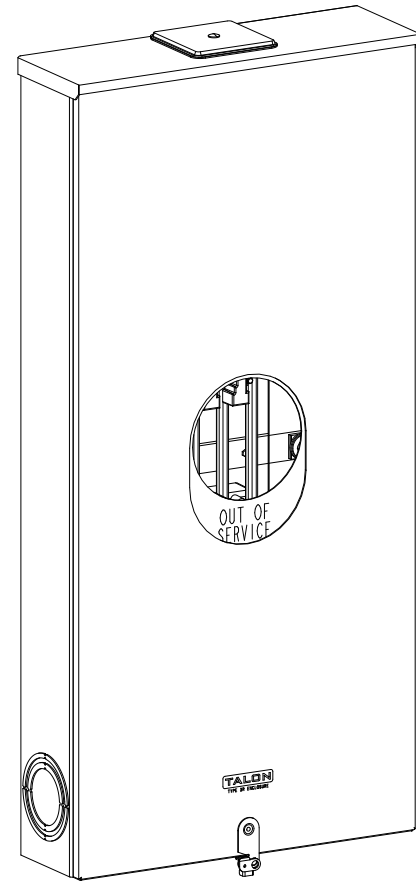

Catalog Number: 9817-8532

Features and Ratings

- Ringless Type Meter Socket
- 400A Continuous, 400A Max., 600V AC
- Outdoor Enclosure (NEMA Type 3R)
- Painted G90 Steel Enclosure
- 3 Phase, Commercial/Industrial Socket
- Meter Socket Type K-7T
- For Overhead & Underground Service
- Large Hub Opening, HD Type Cover Plate Installed

TYPE HD (LARGE) HUB OPENING COVER PLATE INSTALLED

Accessories

CONDUIT HUBS (HD Type)	
TRADE SIZE	CATALOG No.
3 INCH	EC56856 or H56856-2
3-1/2 INCH	EC56857 or H56857-2
4 INCH	EC56858 or H56858-2
Hub Cover Plate	EC56933 or H56933S

CONNECTOR	PART No.	HEX DRIVE	WIRE SIZE	TORQUE
LINE	56476	1/2"	3/0 - 800 kcmil	500 IN.-LBS.
LINE/LOAD/NEUT	68752-1	5/16"	(3)#6 - 250 kcmil	275 IN.-LBS.
LINE/LOAD	56732	5/16"	(2)#4 - 350 kcmil	275 IN.-LBS.
NEUTRAL	56732	5/16"	(2)#4 - 350 kcmil	275 IN.-LBS.
GROUND*	56734	5/16"	#6 - 250 kcmil	275 IN.-LBS.

*Factory Installed

VIEW SHOWN WITH COVER REMOVED

© 2016 Copyright Siemens Industry, Inc.

TALON

Meter Socket

Description: **400A Cont, 4 Terminal, K-7T, 600V AC, Painted Steel Enclosure**

JEL 2/1/16 | DO NOT SCALE DRAWING | Dwg No: **9817-8532**