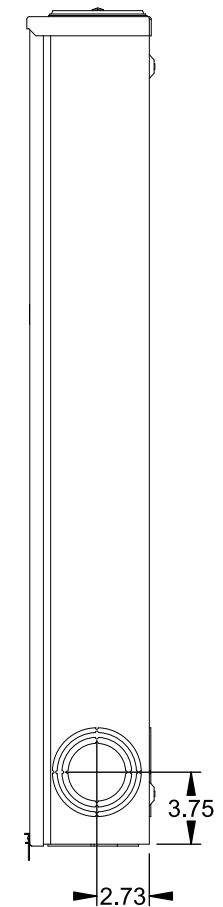

Catalog Number: 9817-8529

Features and Ratings

- Ringless Type Meter Socket
- 400A Continuous, 400A Max., 600V AC
- Outdoor Enclosure (NEMA Type 3R)
- Painted G90 Steel Enclosure
- 3 Phase, Commercial/Industrial Socket
- Meter Socket Type K-7T
- For Overhead & Underground Service
- Large Hub Opening, HD Type Cover Plate Installed

TYPE HD (LARGE) HUB OPENING COVER PLATE INSTALLED

Accessories

CONDUIT HUBS (HD Type)	
TRADE SIZE	CATALOG No.
3 INCH	EC56856 or H56856-2
3-1/2 INCH	EC56857 or H56857-2
4 INCH	EC56858 or H56858-2
Hub Cover Plate	EC56933 or H56933S

CONNECTOR	PART No.	HEX DRIVE	WIRE SIZE	TORQUE
LINE	56476	1/2"	3/0 - 800 kcmil	500 IN.-LBS.
LINE/LOAD/NEUT	56732	5/16"	(2)#4 - 350 kcmil	275 IN.-LBS.
LINE/LOAD/NEUT	68725-1	5/16"	(3)#6 - 250 kcmil	275 IN.-LBS.
GROUND*	56734	5/16"	#6 - 250 kcmil	275 IN.-LBS.

*Factory Installed

VIEW SHOWN WITH COVER REMOVED

© 2016 Copyright Siemens Industry, Inc.

TALON
Meter Socket

Description: **400A Cont, 4 Terminal, K-7T, 600V AC, Painted Steel Enclosure**

JEL 2/1/16 DO NOT SCALE DRAWING Dwg No: **9817-8529**