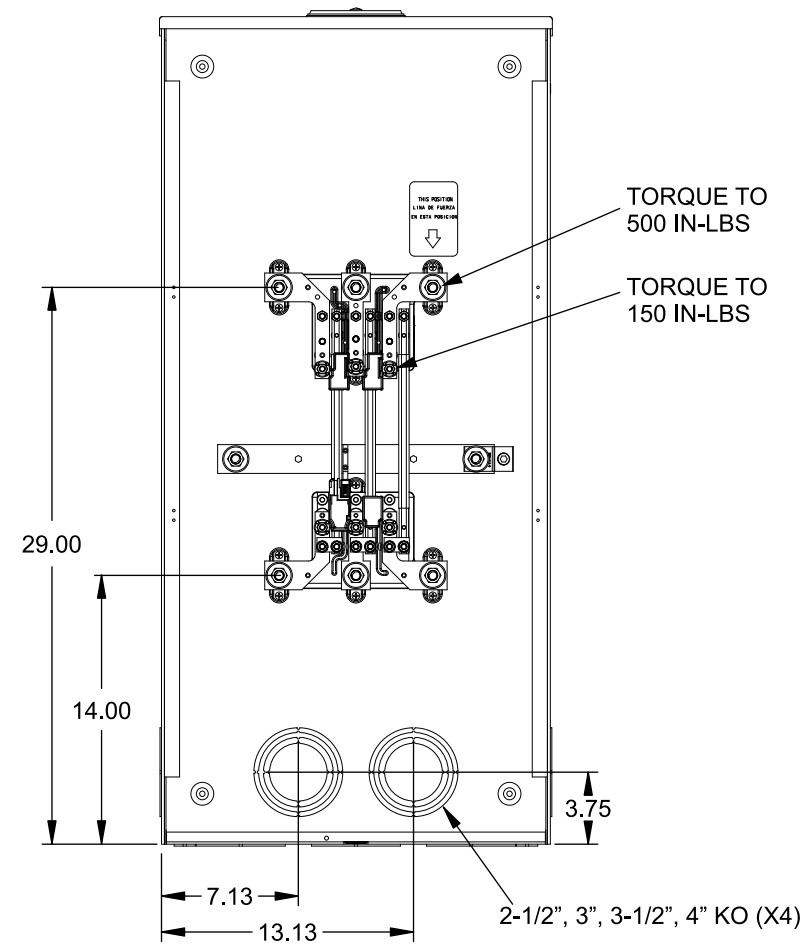

Catalog Number: 9817-8529

Features and Ratings

- Ringless Type Meter Socket
- 400A Continuous, 400A Max., 600V AC
- Outdoor Enclosure (NEMA Type 3R)
- Painted G90 Steel Enclosure
- 3 Phase, Commercial/Industrial Socket
- Meter Socket Type K-7T
- For Overhead & Underground Service
- Large Hub Opening, HD Type Cover Plate Installed

TYPE HD (LARGE) HUB OPENING COVER PLATE INSTALLED

Accessories

CONDUIT HUBS (HD Type)	
TRADE SIZE	CATALOG No.
3 INCH	EC56856 or H56856-2
3-1/2 INCH	EC56857 or H56857-2
4 INCH	EC56858 or H56858-2
Hub Cover Plate	EC56933 or H56933S

CONNECTOR	PART No.	HEX DRIVE	WIRE SIZE	TORQUE
LINE	56476	1/2"	3/0 - 800 kcmil	500 IN.-LBS.
LINE/LOAD/NEUT	56732	5/16"	(2)#4 - 350 kcmil	275 IN.-LBS.
LINE/LOAD/NEUT	68725-1	5/16"	(3)#6 - 250 kcmil	275 IN.-LBS.
GROUND*	56734	5/16"	#6 - 250 kcmil	275 IN.-LBS.

*Factory Installed

VIEW SHOWN WITH COVER REMOVED

© 2016 Copyright Siemens Industry, Inc.

TALON
Meter Socket

Description: **400A Cont, 4 Terminal, K-7T, 600V AC, Painted Steel Enclosure**

JEL 2/1/16 DO NOT SCALE DRAWING Dwg No: **9817-8529**