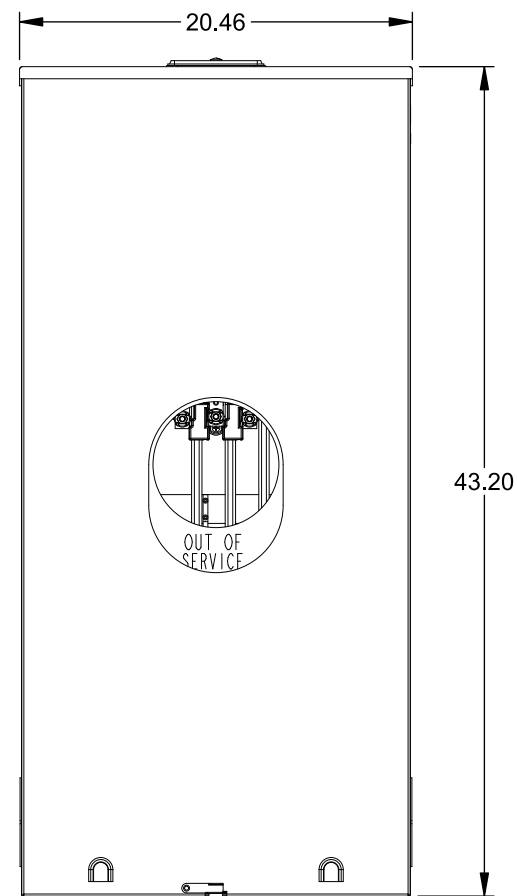

Catalog Number: 9817-8529

Features and Ratings

- Ringless Type Meter Socket
- 400A Continuous, 400A Max., 600V AC
- Outdoor Enclosure (NEMA Type 3R)
- Painted G90 Steel Enclosure
- 3 Phase, Commercial/Industrial Socket
- Meter Socket Type K-7T
- For Overhead & Underground Service
- Large Hub Opening, HD Type Cover Plate Installed

TYPE HD (LARGE) HUB OPENING COVER PLATE INSTALLED

Accessories

CONDUIT HUBS (HD Type)	
TRADE SIZE	CATALOG No.
3 INCH	EC56856 or H56856-2
3-1/2 INCH	EC56857 or H56857-2
4 INCH	EC56858 or H56858-2
Hub Cover Plate	EC56933 or H56933S

CONNECTOR	PART No.	HEX DRIVE	WIRE SIZE	TORQUE
LINE	56476	1/2"	3/0 - 800 kcmil	500 IN.-LBS.
LINE/LOAD/NEUT	56732	5/16"	(2)#4 - 350 kcmil	275 IN.-LBS.
LINE/LOAD/NEUT	68725-1	5/16"	(3)#6 - 250 kcmil	275 IN.-LBS.
GROUND*	56734	5/16"	#6 - 250 kcmil	275 IN.-LBS.

*Factory Installed

VIEW SHOWN WITH COVER REMOVED

© 2016 Copyright Siemens Industry, Inc.

TALON
Meter Socket

Description: **400A Cont, 4 Terminal, K-7T, 600V AC, Painted Steel Enclosure**

JEL 2/1/16 DO NOT SCALE DRAWING Dwg No: **9817-8529**