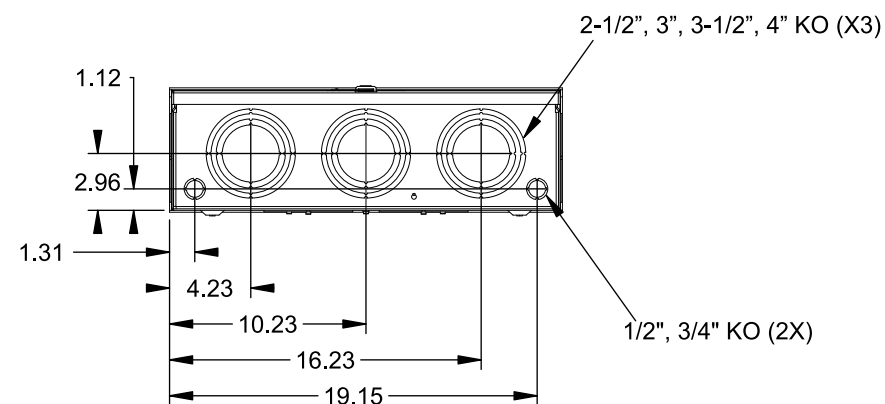

Catalog Number: 9817-8529

Features and Ratings

- Ringless Type Meter Socket
- 400A Continuous, 400A Max., 600V AC
- Outdoor Enclosure (NEMA Type 3R)
- Painted G90 Steel Enclosure
- 3 Phase, Commercial/Industrial Socket
- Meter Socket Type K-7T
- For Overhead & Underground Service
- Large Hub Opening, HD Type Cover Plate Installed

TYPE HD (LARGE) HUB OPENING COVER PLATE INSTALLED

Accessories

CONDUIT HUBS (HD Type)	
TRADE SIZE	CATALOG No.
3 INCH	EC56856 or H56856-2
3-1/2 INCH	EC56857 or H56857-2
4 INCH	EC56858 or H56858-2
Hub Cover Plate	EC56933 or H56933S

CONNECTOR	PART No.	HEX DRIVE	WIRE SIZE	TORQUE
LINE	56476	1/2"	3/0 - 800 kcmil	500 IN.-LBS.
LINE/LOAD/NEUT	56732	5/16"	(2)#4 - 350 kcmil	275 IN.-LBS.
LINE/LOAD/NEUT	68725-1	5/16"	(3)#6 - 250 kcmil	275 IN.-LBS.
GROUND*	56734	5/16"	#6 - 250 kcmil	275 IN.-LBS.

*Factory Installed

VIEW SHOWN WITH COVER REMOVED

© 2016 Copyright Siemens Industry, Inc.

TALON
Meter Socket

Description: **400A Cont, 4 Terminal, K-7T, 600V AC, Painted Steel Enclosure**

JEL 2/1/16 DO NOT SCALE DRAWING Dwg No: **9817-8529**