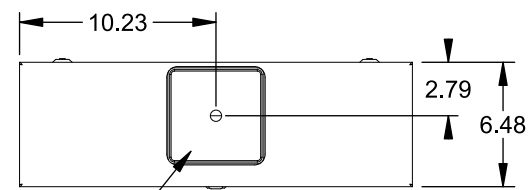

Catalog Number: 9817-8529

Features and Ratings

- Ringless Type Meter Socket
- 400A Continuous, 400A Max., 600V AC
- Outdoor Enclosure (NEMA Type 3R)
- Painted G90 Steel Enclosure
- 3 Phase, Commercial/Industrial Socket
- Meter Socket Type K-7T
- For Overhead & Underground Service
- Large Hub Opening, HD Type Cover Plate Installed

TYPE HD (LARGE) HUB OPENING COVER PLATE INSTALLED

Accessories

CONDUIT HUBS (HD Type)	
TRADE SIZE	CATALOG No.
3 INCH	EC56856 or H56856-2
3-1/2 INCH	EC56857 or H56857-2
4 INCH	EC56858 or H56858-2
Hub Cover Plate	EC56933 or H56933S

CONNECTOR	PART No.	HEX DRIVE	WIRE SIZE	TORQUE
LINE	56476	1/2"	3/0 - 800 kcmil	500 IN.-LBS.
LINE/LOAD/NEUT	56732	5/16"	(2)#4 - 350 kcmil	275 IN.-LBS.
LINE/LOAD/NEUT	68725-1	5/16"	(3)#6 - 250 kcmil	275 IN.-LBS.
GROUND*	56734	5/16"	#6 - 250 kcmil	275 IN.-LBS.

*Factory Installed

VIEW SHOWN WITH COVER REMOVED

© 2016 Copyright Siemens Industry, Inc.

TALON
Meter Socket

Description: **400A Cont, 4 Terminal, K-7T, 600V AC, Painted Steel Enclosure**

JEL 2/1/16 DO NOT SCALE DRAWING Dwg No: **9817-8529**